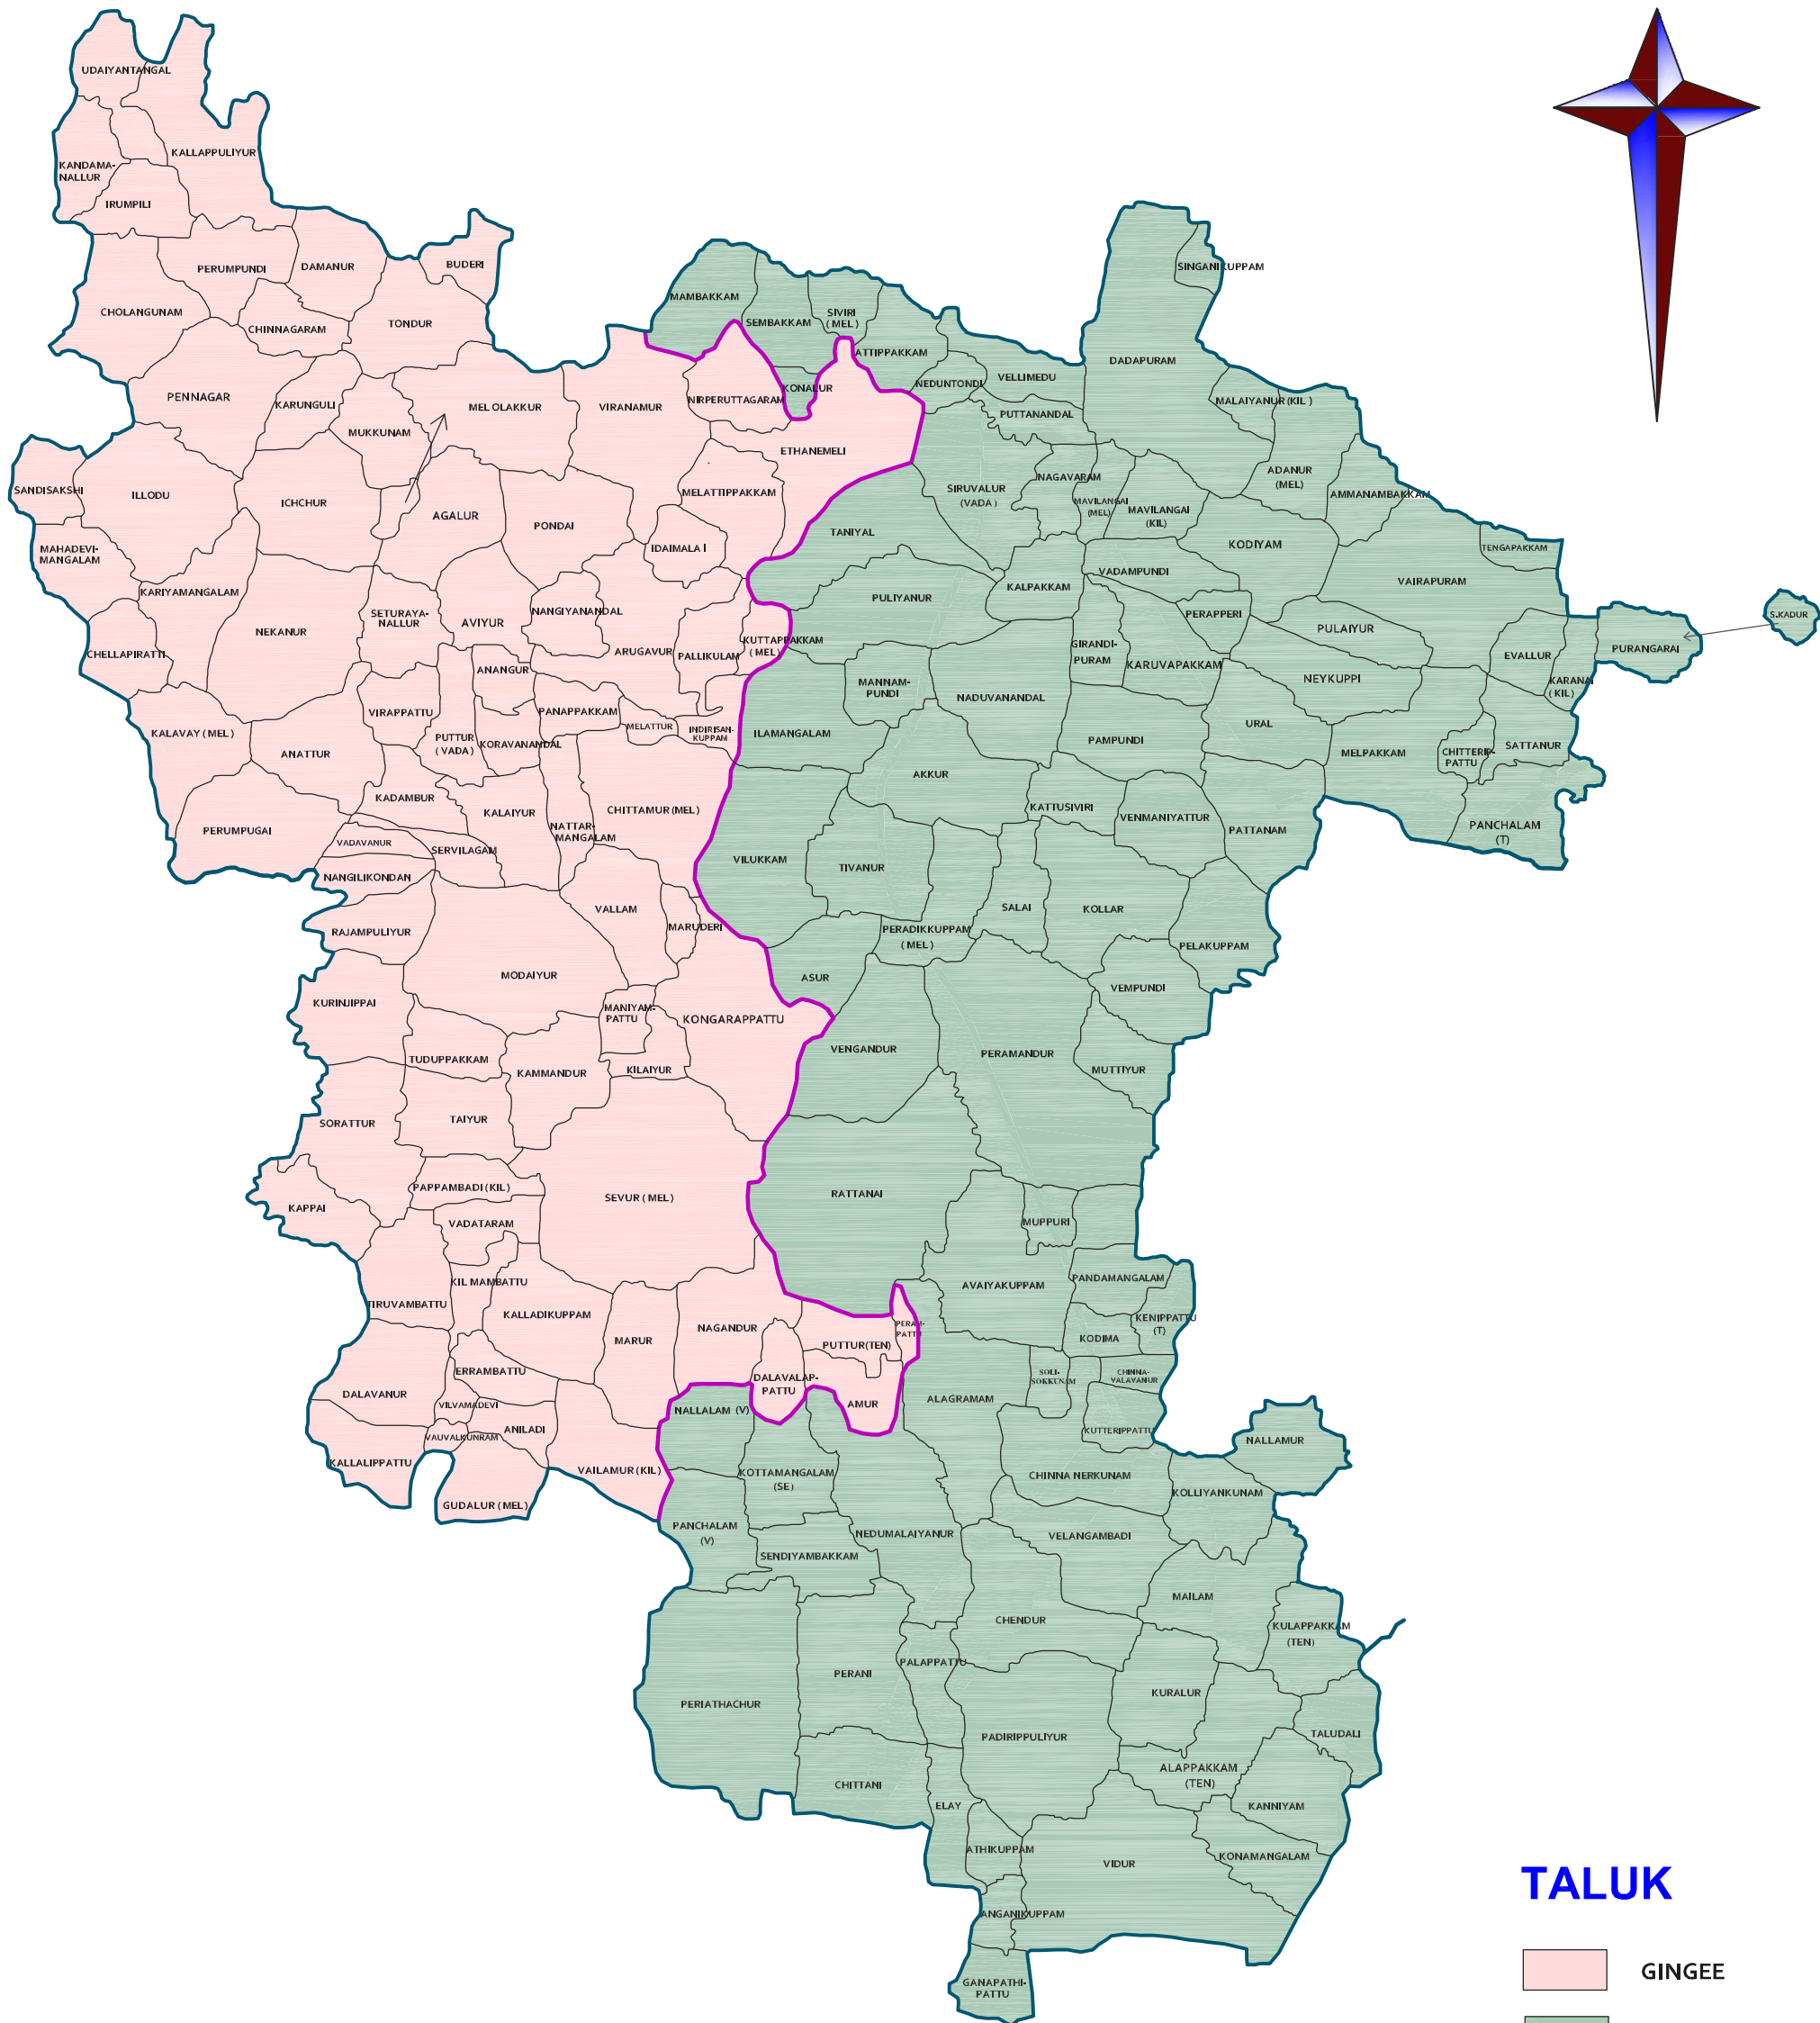

# TAMIL NADU : VILUPPURAM DISTRICT MAILAM ASSEMBLY CONSTITUENCY

**TALUK**

- GINGEE
- TINDIVANAM