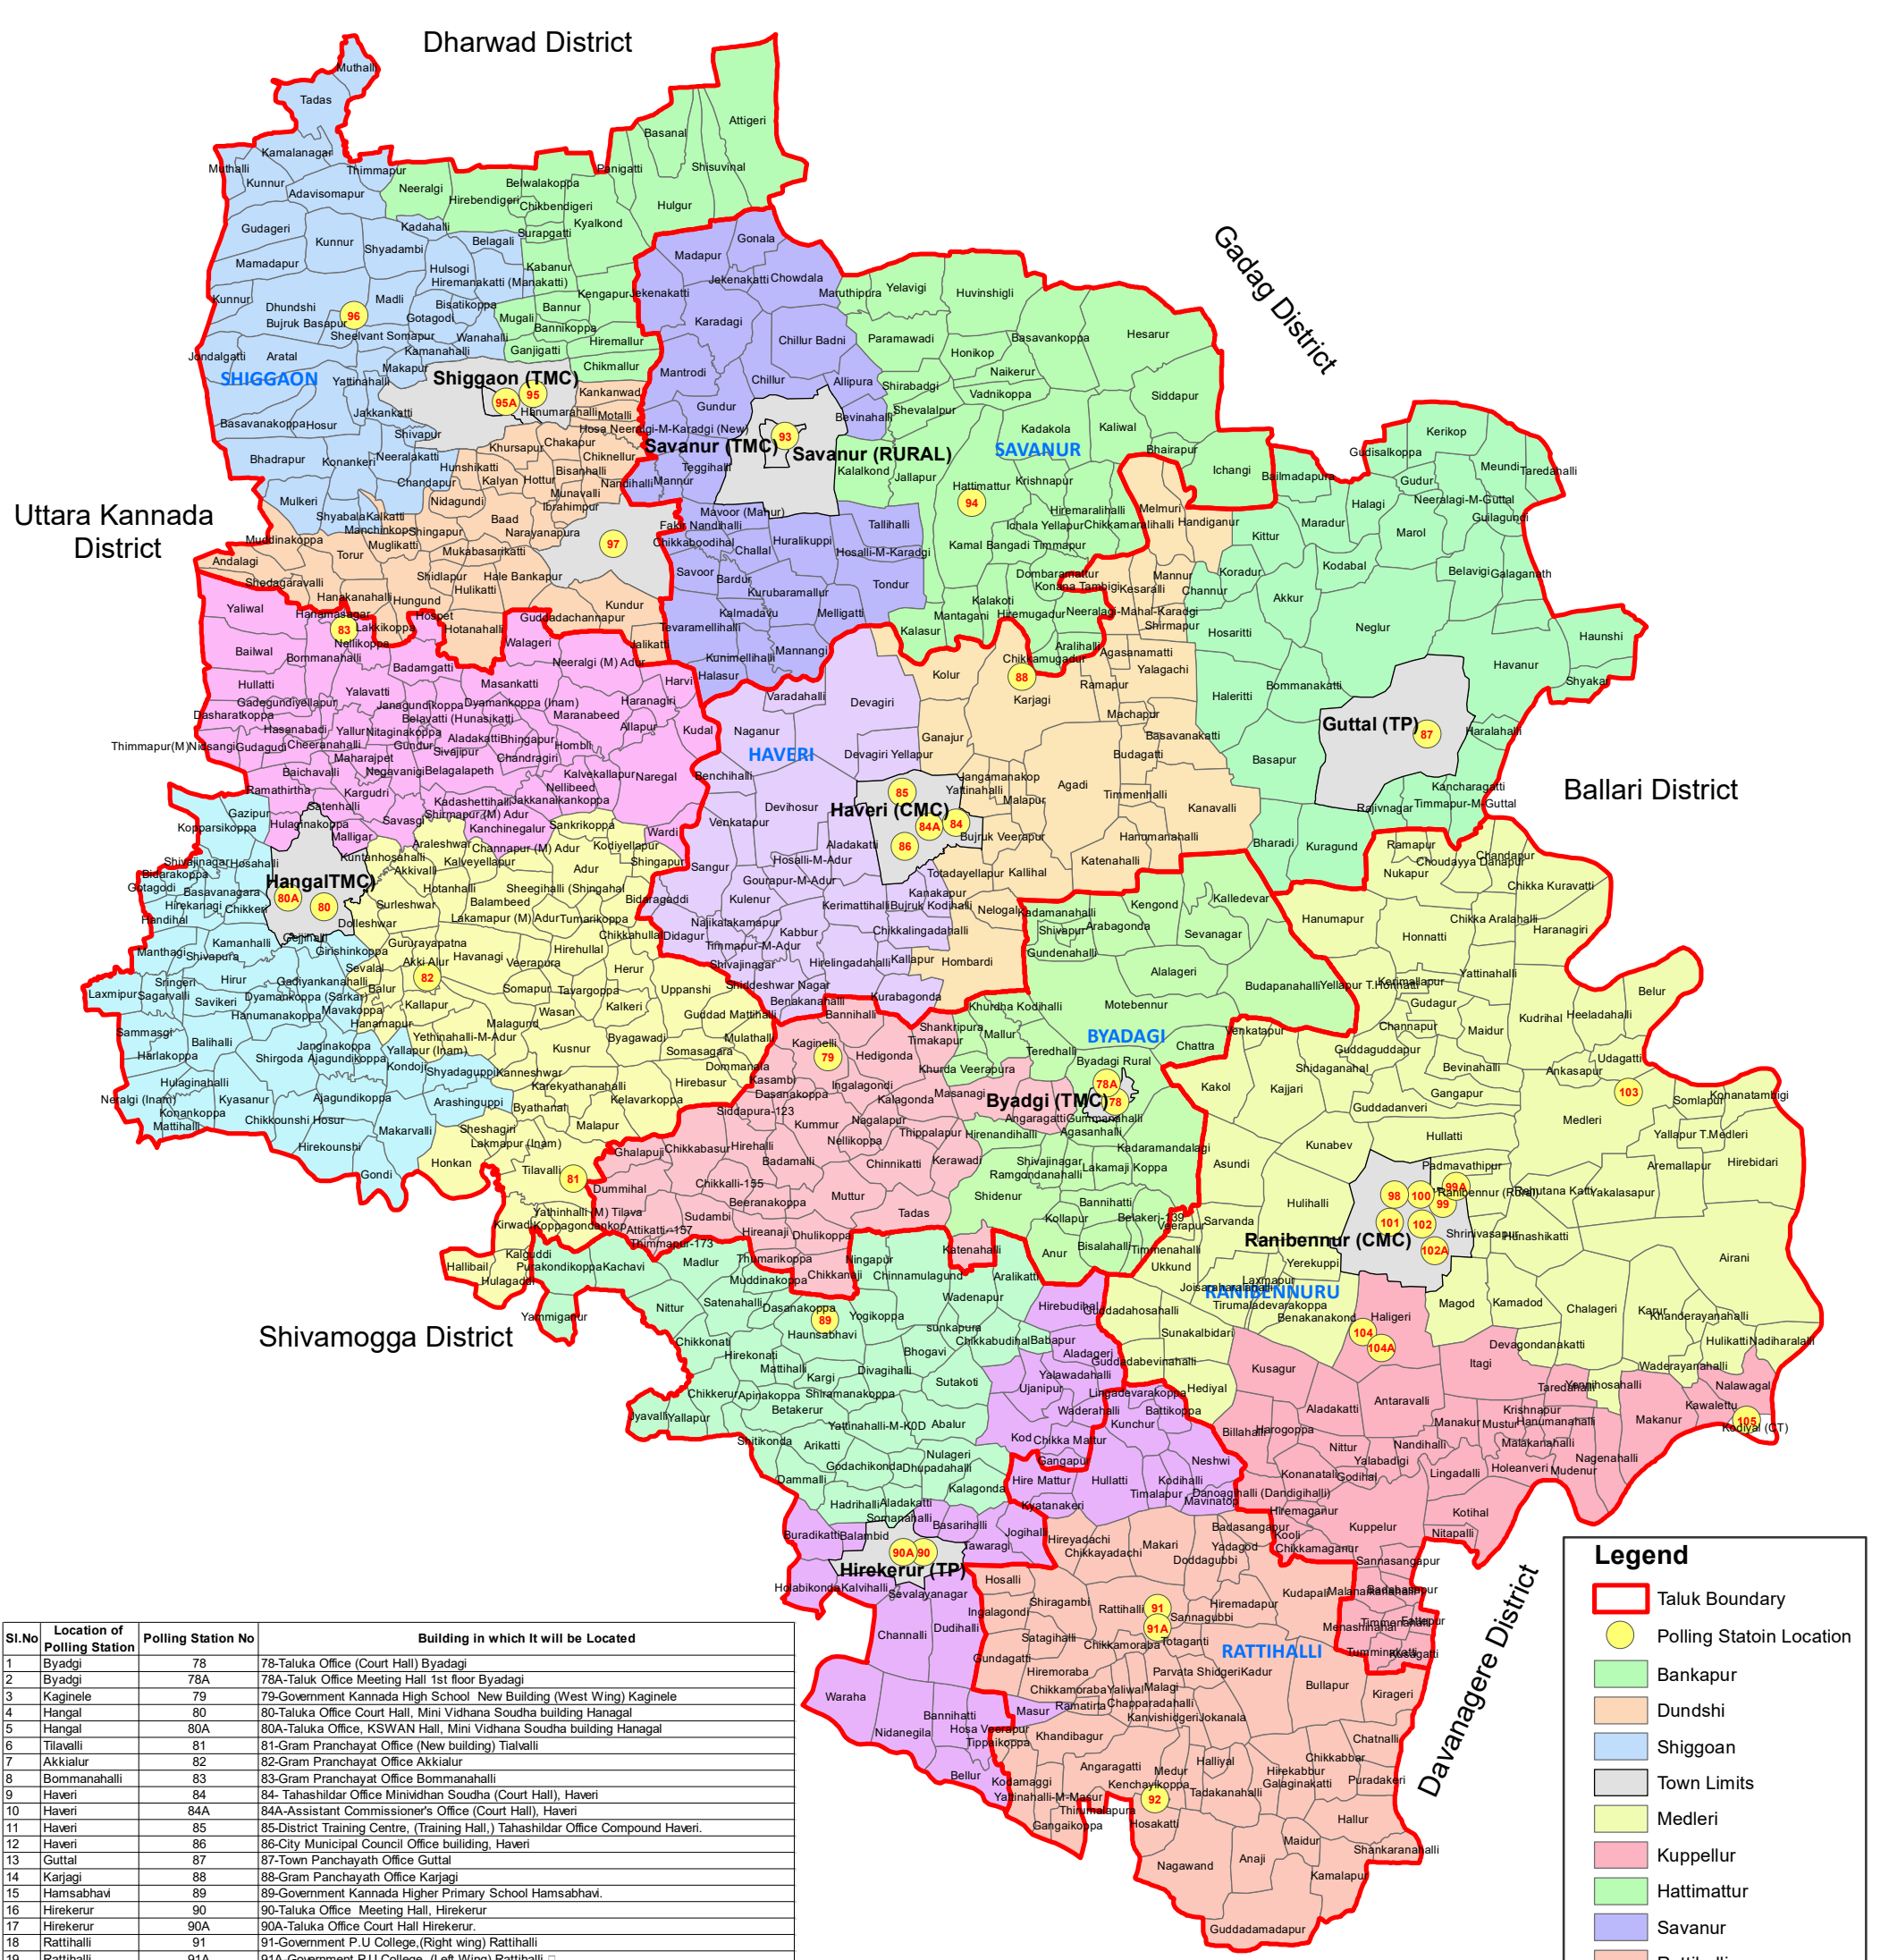

Haveri District

Karnataka West Graduates Constituency in the State of Karnataka-2020

Sl.No	Location of Polling Station	Polling Station No	Building in which It will be Located
1	Byadgi	78	78-Taluka Office (Court Hall) Byadgi
2	Byadgi	78A	78A-Taluk Office Meeting Hall 1st floor Byadgi
3	Kaginele	79	79-Government Kannada High School New Building (West Wing) Kaginele
4	Hanagal	80	80-Taluka Office Court Hall, Mini Vidhana Southa building Hanagal
5	Hanagal	80A	80A-Taluka Office, KSWAN Hall, Mini Vidhana Southa building Hanagal
6	Tilavalli	81	81-Gram Pranchayat Office (New building) Tilavalli
7	Akkialur	82	82-Gram Pranchayat Office Akkialur
8	Bommanahalli	83	83-Gram Pranchayat Office Bommanahalli
9	Haveri	84	84- Tahashildar Office Minividhan Southa (Court Hall), Haveri
10	Haveri	84A	84A-Assistant Commissioner's Office (Court Hall), Haveri
11	Haveri	85	85-District Training Centre, (Training Hall.) Tahashildar Office Compound Haveri.
12	Haveri	86	86-City Municipal Council Office building, Haveri
13	Guttal	87	87-Town Panchayath Office Guttal
14	Karjagi	88	88-Gram Panchayath Office Karjagi
15	Hamsabhavi	89	89-Government Kannada Higher Primary School Hamsabhavi.
16	Hirekerur	90	90-Taluka Office Meeting Hall, Hirekerur
17	Hirekerur	90A	90A-Taluka Office Court Hall Hirekerur.
18	Rattihalli	91	91-Government P.U College,(Right wing) Rattihalli
19	Rattihalli	91A	91A-Government P.U College, (Left Wing) Rattihalli.
20	Hosakatti	92	92-Government Primary School Hosakatti
21	Savanur	93	93-Taluka Office Meeting Hall Savanur
22	Hattimattur	94	94-Gram Panchayath Hattimattur
23	Shiggaon	95	95-Taluka Office Court HALL Shiggaon.
24	Shiggaon	95A	95A-Taluka Office Staff Room, Shiggaon.
25	Dundashi	96	96-Gram Panchayath Office, Dundashi
26	Bankapur	97	97-Pattan Panchayath Office, Bankapur
27	Ranebennur	98	98-Hosamani Siddappa Pre-University College PB Road Northen Wing South Room Ranebennur
28	Ranebennur	99	99-Shashakara Model School Poonabadavane East Wing RCC Room Ranebennur
29	Ranebennur	99A	99A-Shashakara Model School Poonabadavane East Wing (Tiles Building) Ranebennur
30	Ranebennur	100	100-Taluk Panchayath Office Left wing Ranebennur
31	Ranebennur	101	101-Tahashildar Office P B Road (Court Hall) Ranebennur
32	Ranebennur	102	102-Municipal High School (Middle Wing Room) Ranebennur
33	Ranebennur	102A	102A-Municipal High School Southern Wing room Ranebennur
34	Medleri	103	103-Gram Panchayath Office Medleri
35	Halageri	104	104-Gram Panchayath Office East wing, Halageri
36	Halageri	104A	104A-Gram Panchayath Office West wing Halageri
37	Kodiyala	105	105-Government Kannada Higher Primery School Kodiyala

Legend

- Taluk Boundary
- Polling Station Location
- Bankapur
- Dundshi
- Shiggaon
- Town Limits
- Medleri
- Kuppellur
- Hattimattur
- Savanur
- Rattihalli
- Haunsabavi
- Hirekerur
- Guttal
- Haveri
- Karjagi
- Akkialur
- Bammanahalli
- Hanagal
- Byadgi
- Kaginele

Prepared At: District NRDMS Centre,
Zilla Panchayat, Haveri