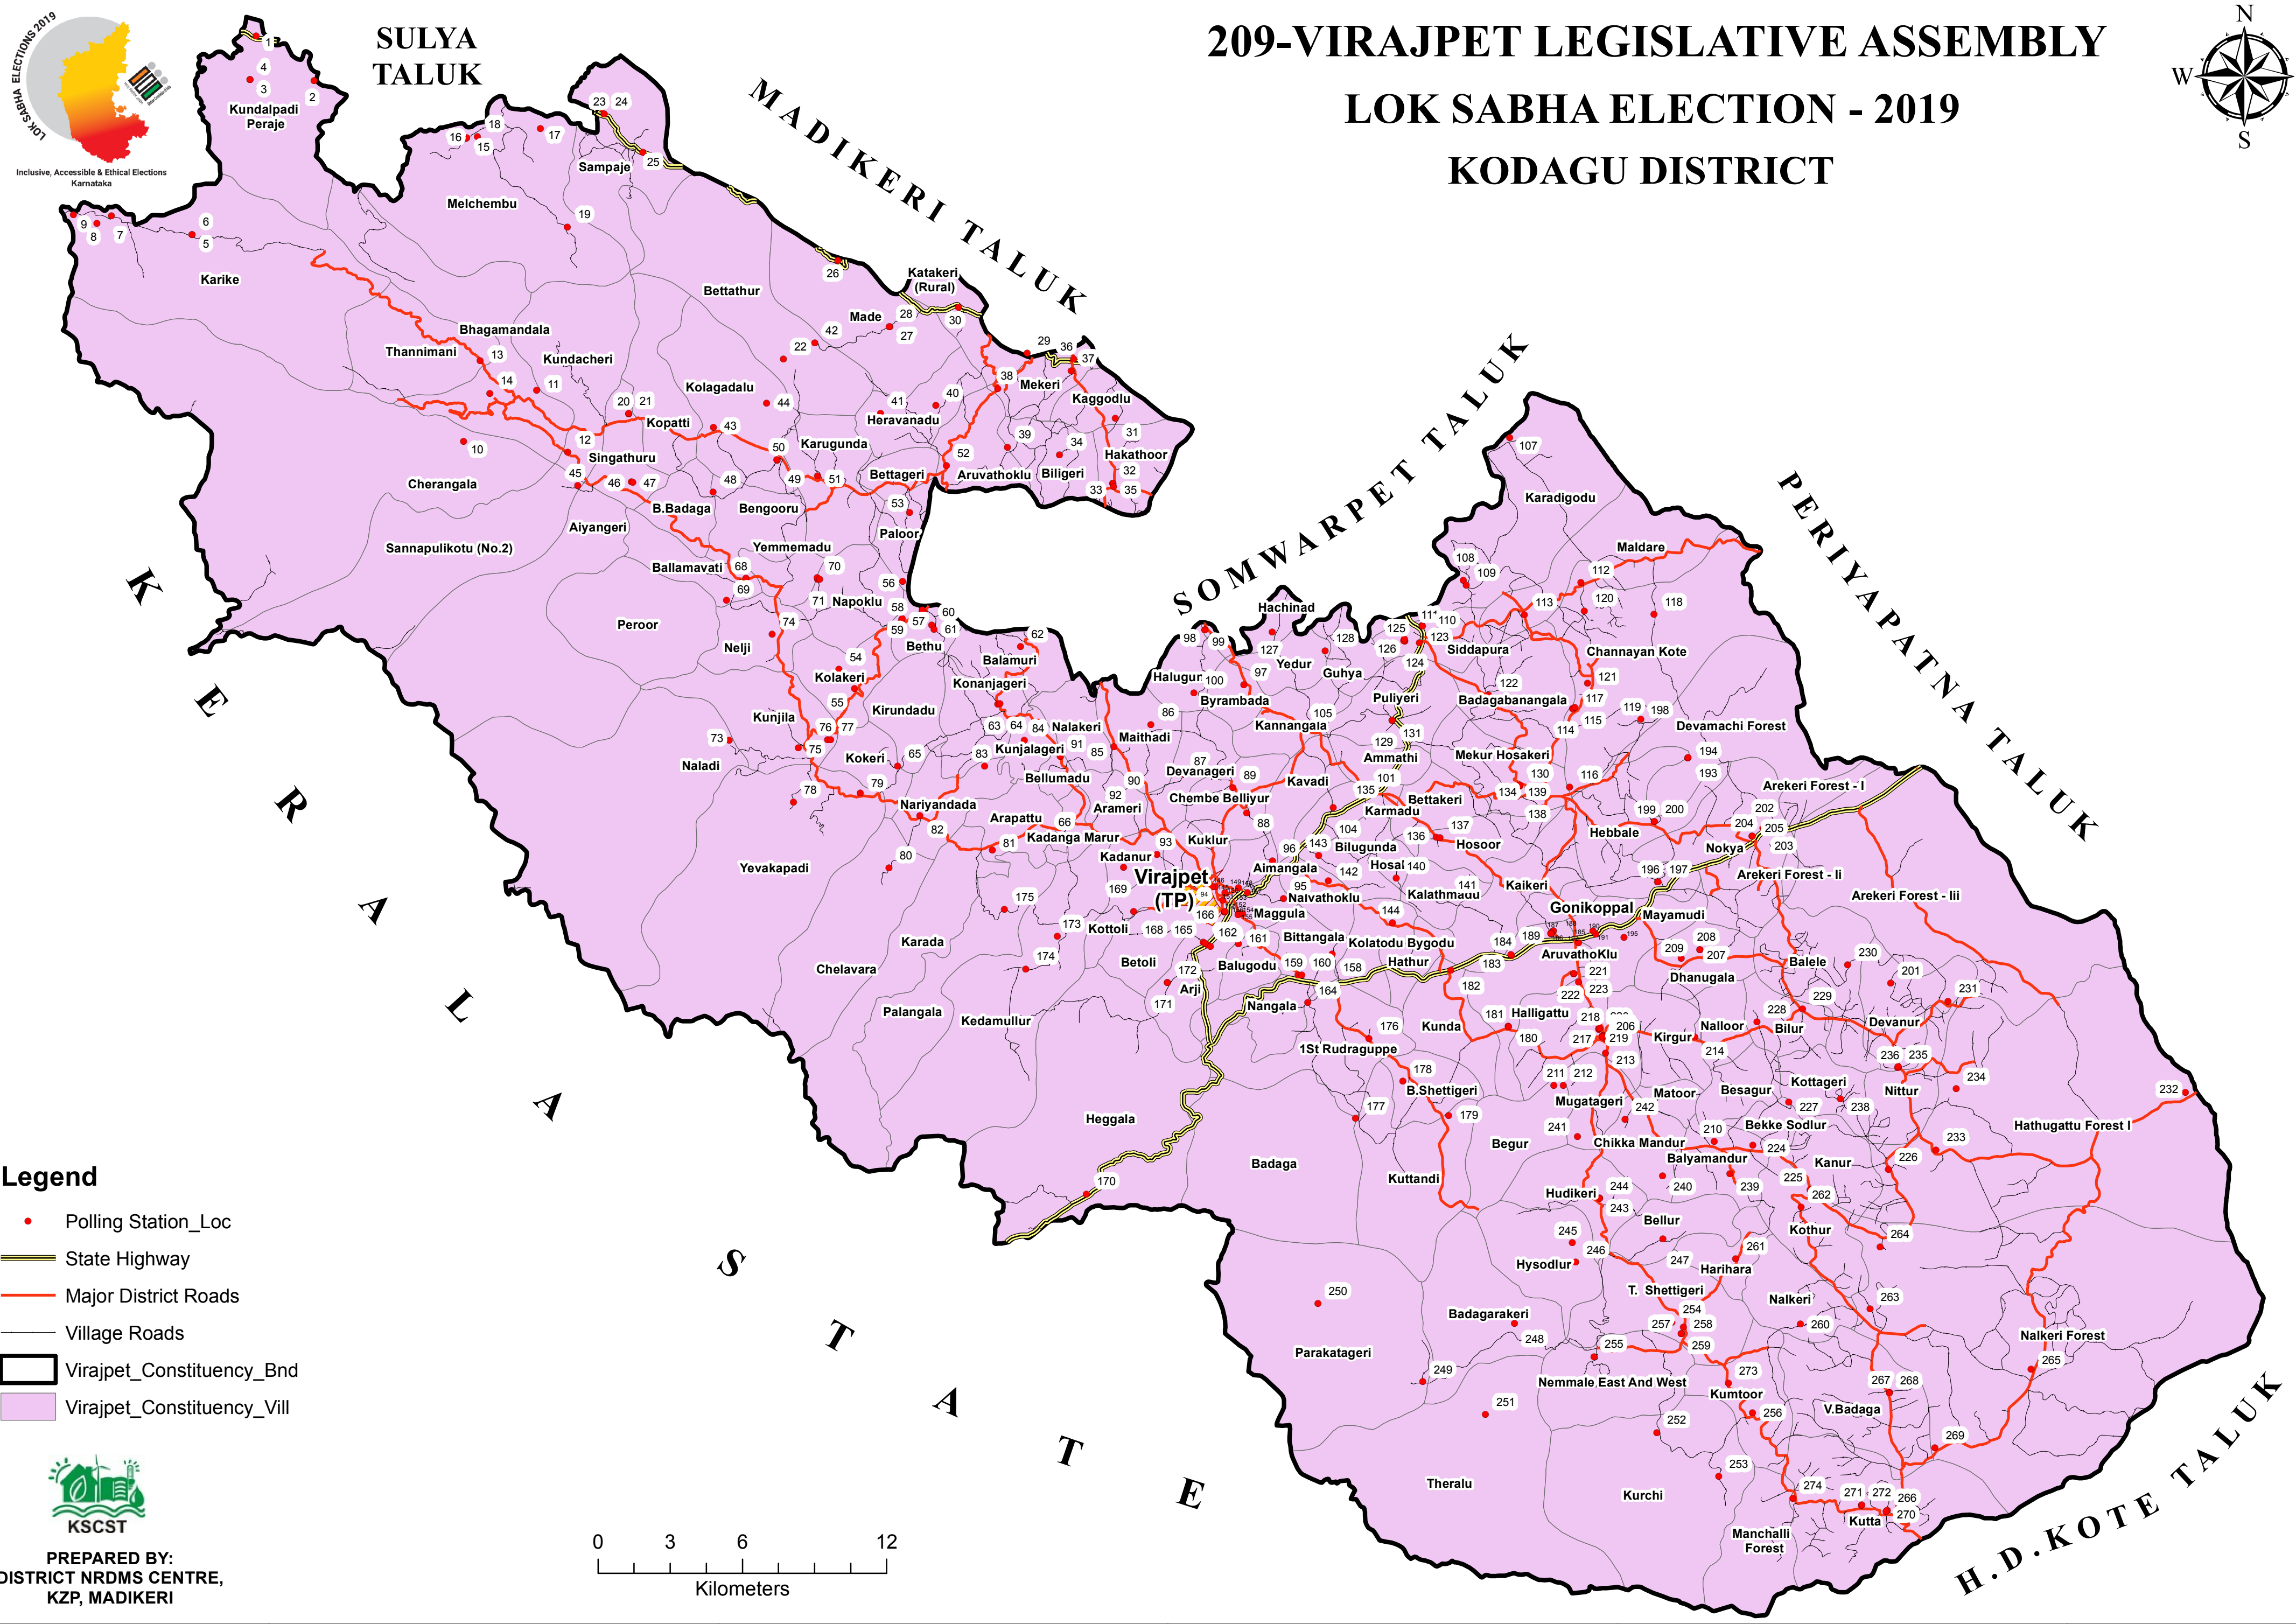

209-VIRAJPET LEGISLATIVE ASSEMBLY LOK SABHA ELECTION - 2019 KODAGU DISTRICT

- Legend**
- Polling Station_Loc
 - State Highway
 - Major District Roads
 - Village Roads
 - Virajpet_Constituency_Bnd
 - Virajpet_Constituency_Vill

KSCST
 PREPARED BY:
 DISTRICT NRDMS CENTRE,
 KZP, MADIKERI

75°26'40"E 75°36'45"E 75°46'50"E 75°56'55"E 76°7'0"E

12°30'50"N 12°20'45"N 12°10'40"N 12°0'35"N