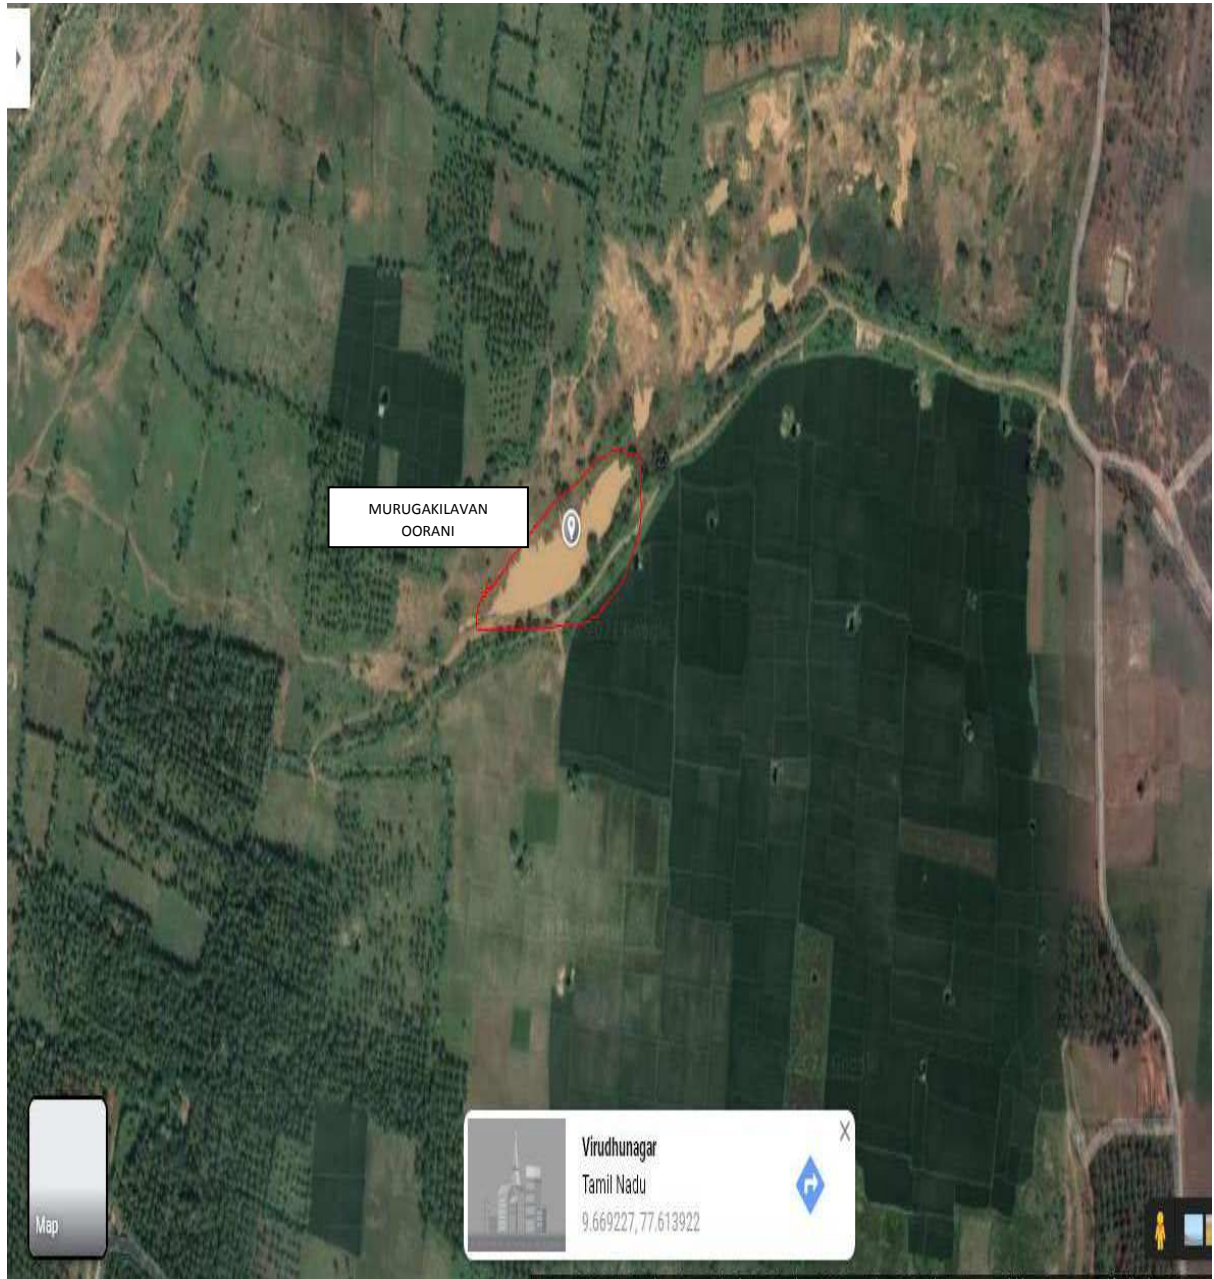

S.KODIKULAM TOWN PANCHAYAT – VIRUDHUNAGAR DISTRICT

WATER BODIES – MURUGA KILAVAN OORANI

UNIQUE CODE : 2/24/032/010007/000002/001

LOGITUDE : 9.669227

LATITUDE : 77.613922