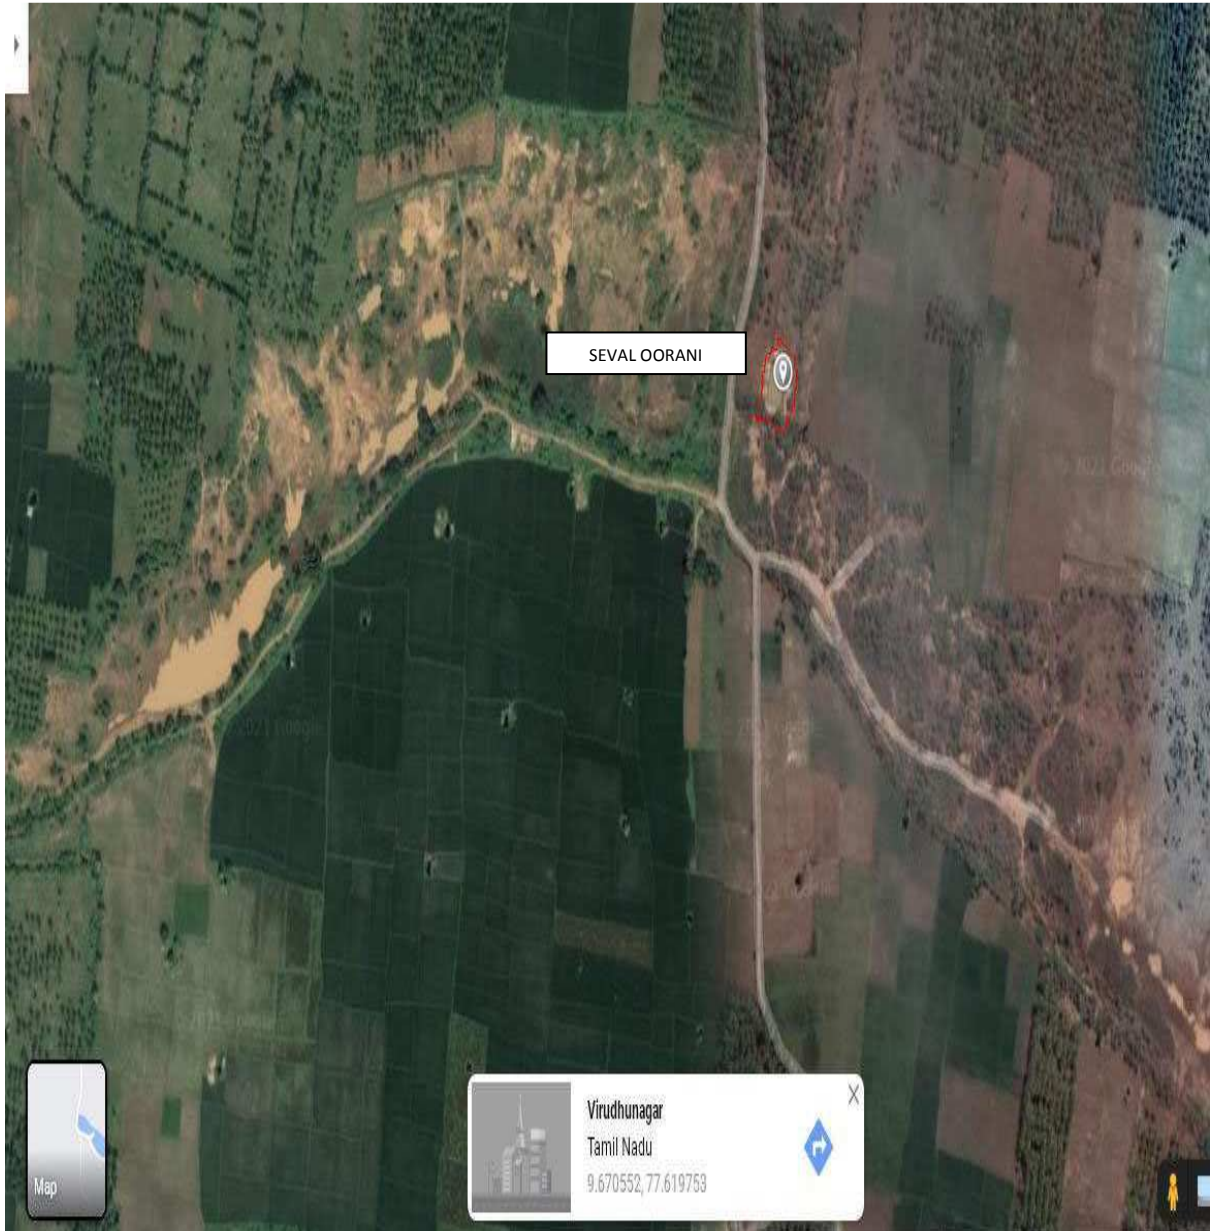

S.KODIKULAM TOWN PANCHAYAT – VIRUDHUNAGAR DISTRICT

WATER BODIES – SEVALOORANI

UNIQUE CODE : 2/24/032/010007/000002/002

LOGITUDE : 9.670552

LATITUDE : 77.619753

S.KODIKULAM TOWN PANCHAYAT – VIRUDHUNAGAR DISTRICT