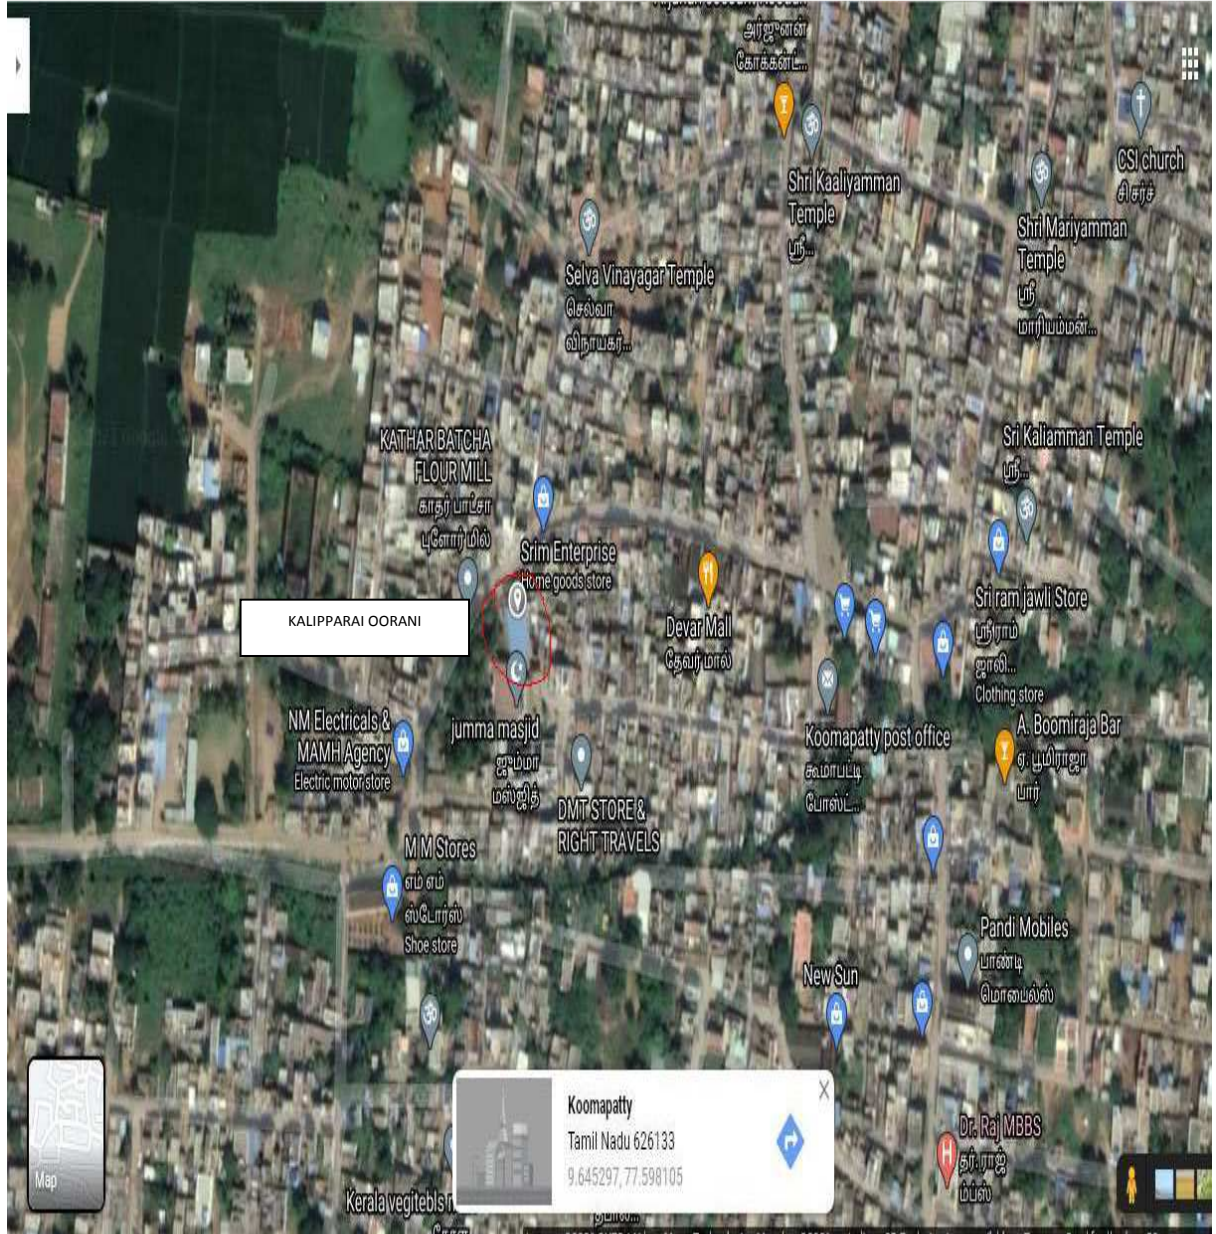

S.KODIKULAM TOWN PANCHAYAT – VIRUDHUNAGAR DISTRICT

WATER BODIES – SEVALOORANI

UNIQUE CODE : 2/24/032/010007/000002/002

LOGITUDE : 9.670552

LATITUDE : 77.619753

S.KODIKULAM TOWN PANCHAYAT – VIRUDHUNAGAR DISTRICT

WATER BODIES – MURUGA KILAVAN OORANI

UNIQUE CODE : 2/24/032/010007/000002/001

LOGITUDE : 9.669227

LATITUDE : 77.613922

S.KODIKULAM TOWN PANCHAYAT – VIRUDHUNAGAR DISTRICT

WATER BODIES – KODIKAL OORANI

UNIQUE CODE : 2/24/032/010007/000009/001

LOGITUDE : 9.645133

LATITUDE : 77.594256

S.KODIKULAM TOWN PANCHAYAT – VIRUDHUNAGAR DISTRICT

WATER BODIES – KALIPPARAI OORANI

UNIQUE CODE : 2/24/032/010007/000011/001

LOGITUDE : 9.645297

LATITUDE : 77.598105