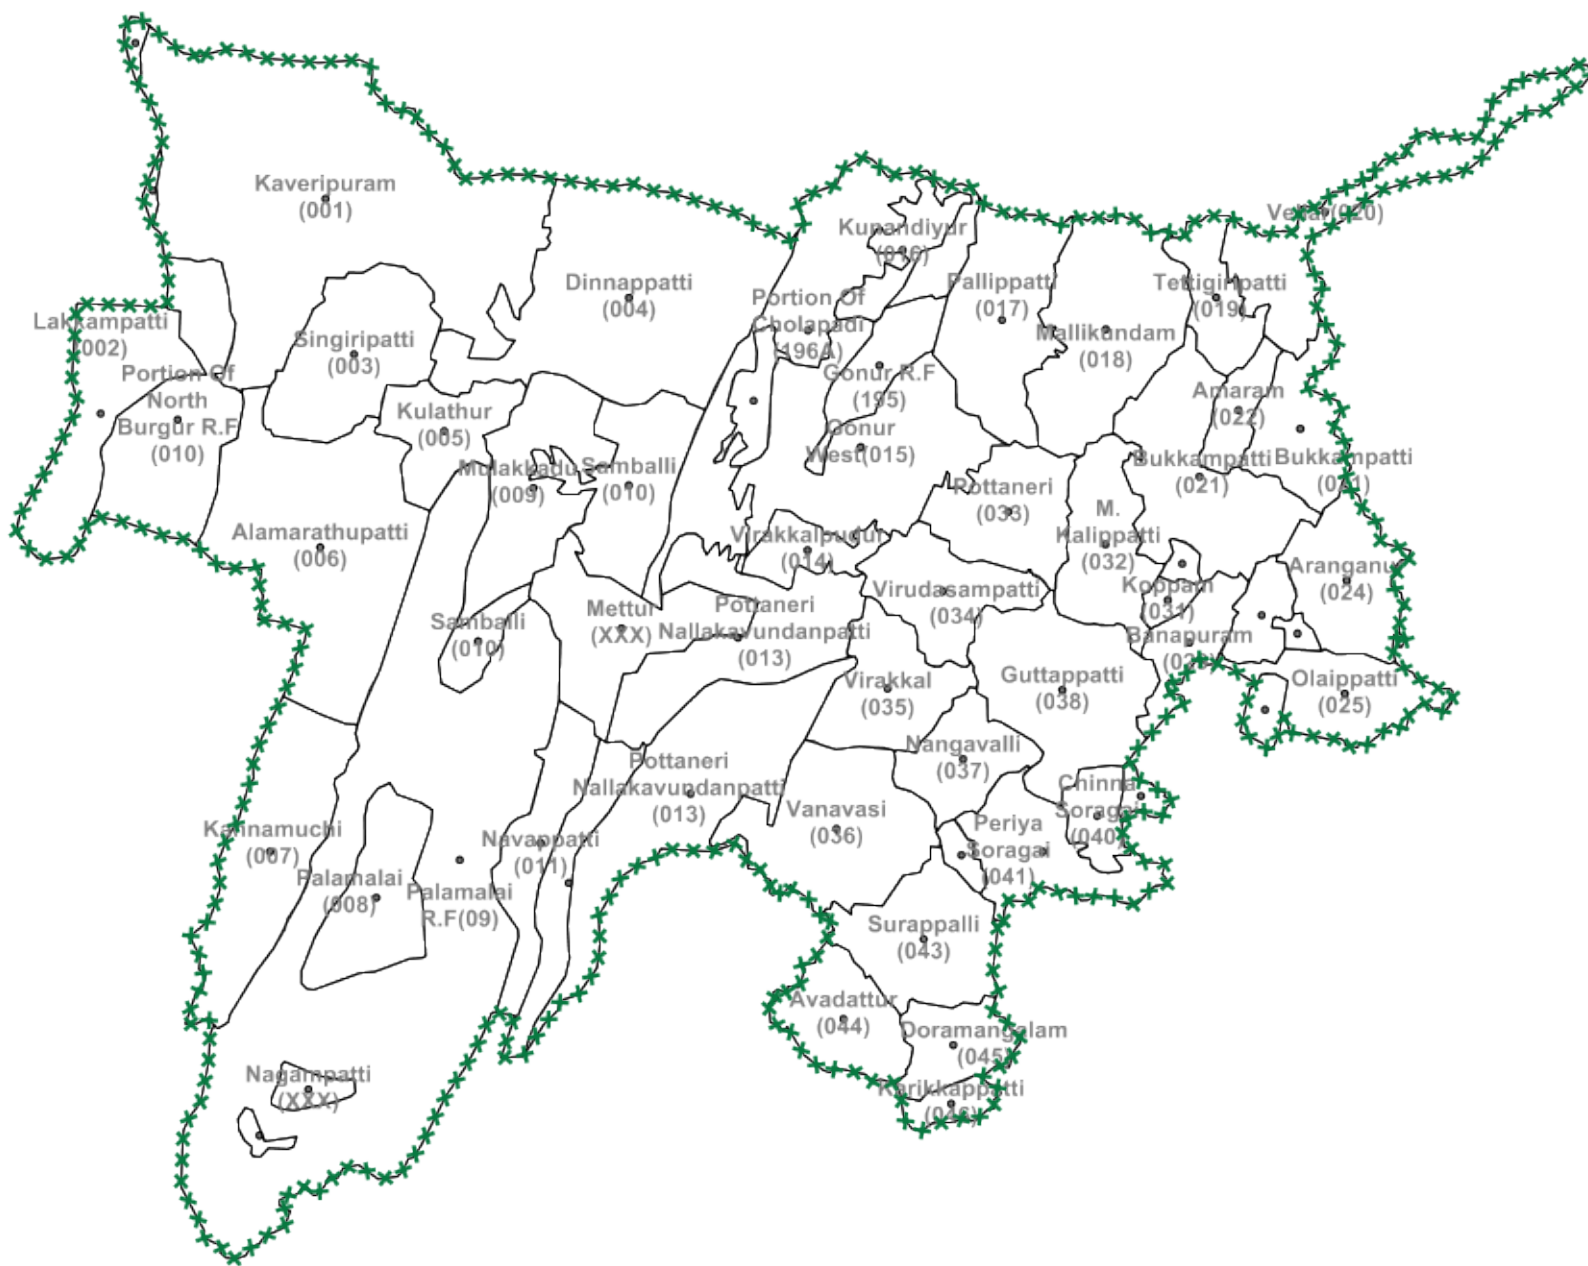

Mettur Taluk
Salem District

Source : www.tngis.tn.gov.in
TNeGA & NIC - TNSC
03.08.2017

Legend

- ✕ Taluk
- Revenue Village