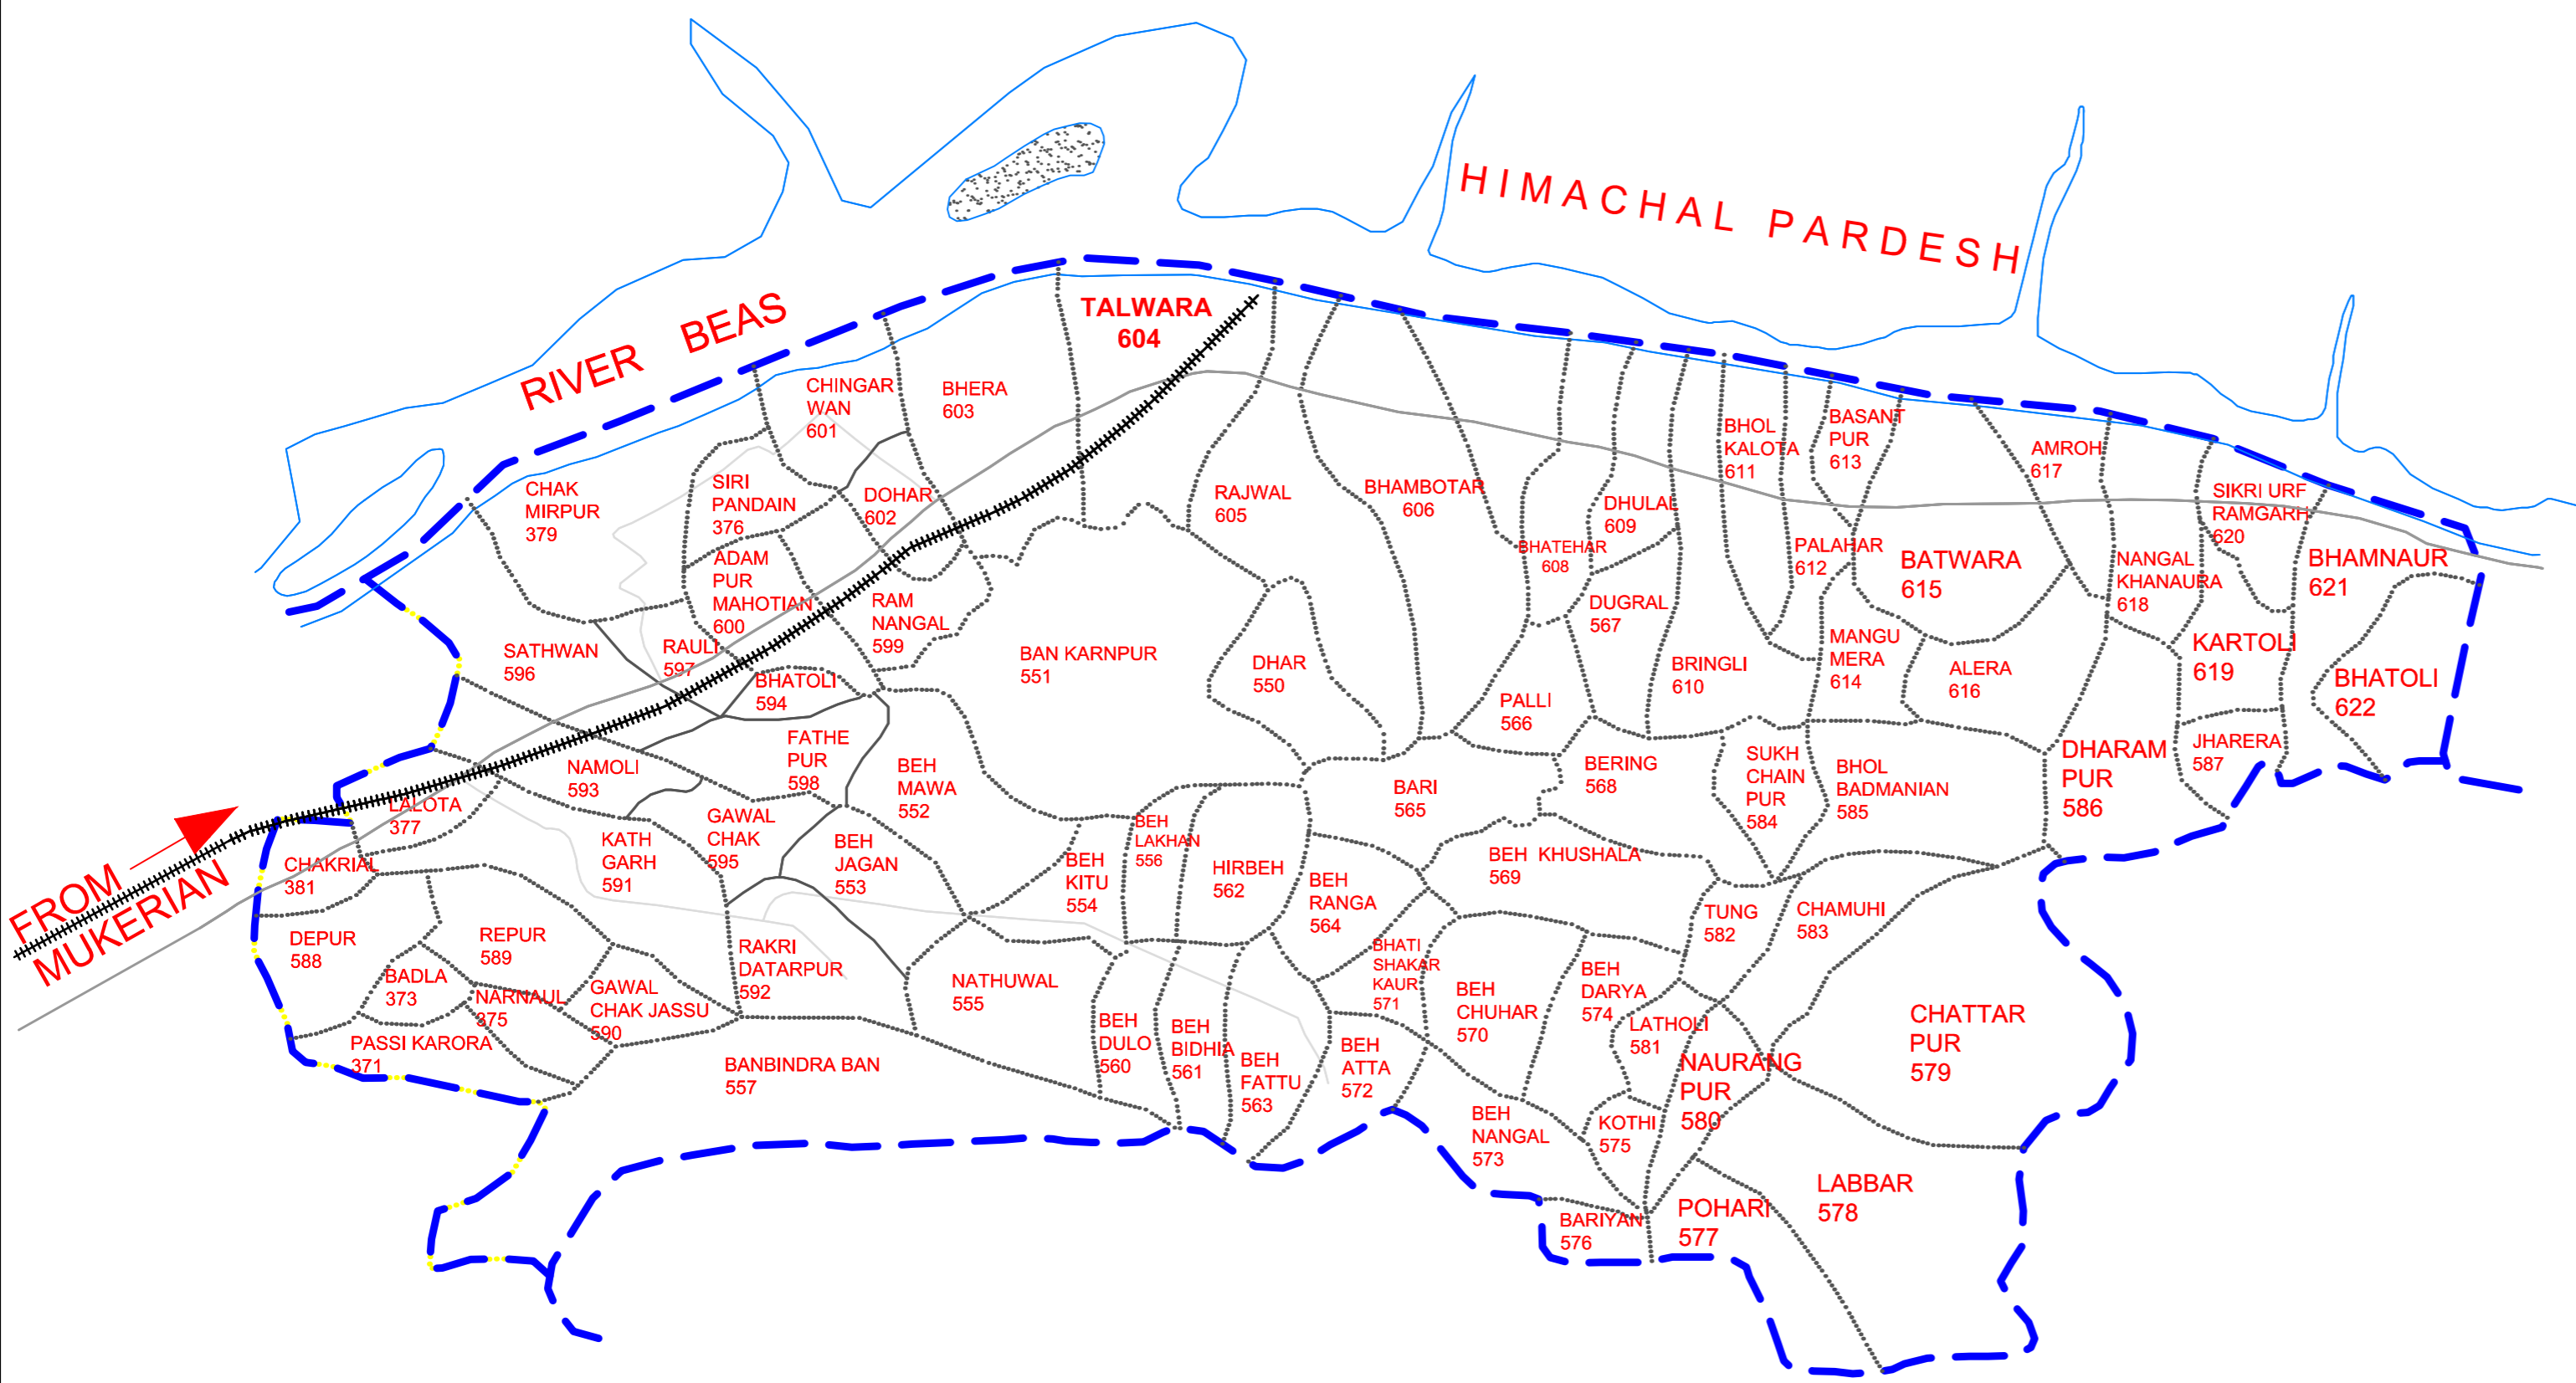

TALWARA BLOCK

LEGEND

-  BLOCK BOUNDARY
-  DISRICT ROAD
-  VILLAGE ROAD
-  VILLAGE NAME AND H. B. NO.
-  VILLAGE BOUNDARY
-  RAILWAY LINE & RAILWAY STATION
-  CHOE / RIVER

DEPARTMENT OF TOWN & COUNTRY PLANNING,
PUNJAB.

OFFICE OF DISTRICT TOWN PLANNER, HOSHIARPUR.

DRAWING NO. DTP (H) 197/18 DATED: 15-2-2018

DRAWN BY :- <i>Ravinder Kumar</i> J.D.M.	CHECKED BY:- <i>Predeep Singh</i> S.P.D.
--	--

 PLANNING OFFICER	ASSISTANT TOWN PLANNER, HOSHIARPUR.	 DISTRICT TOWN PLANNER, HOSHIARPUR.
---	--	--