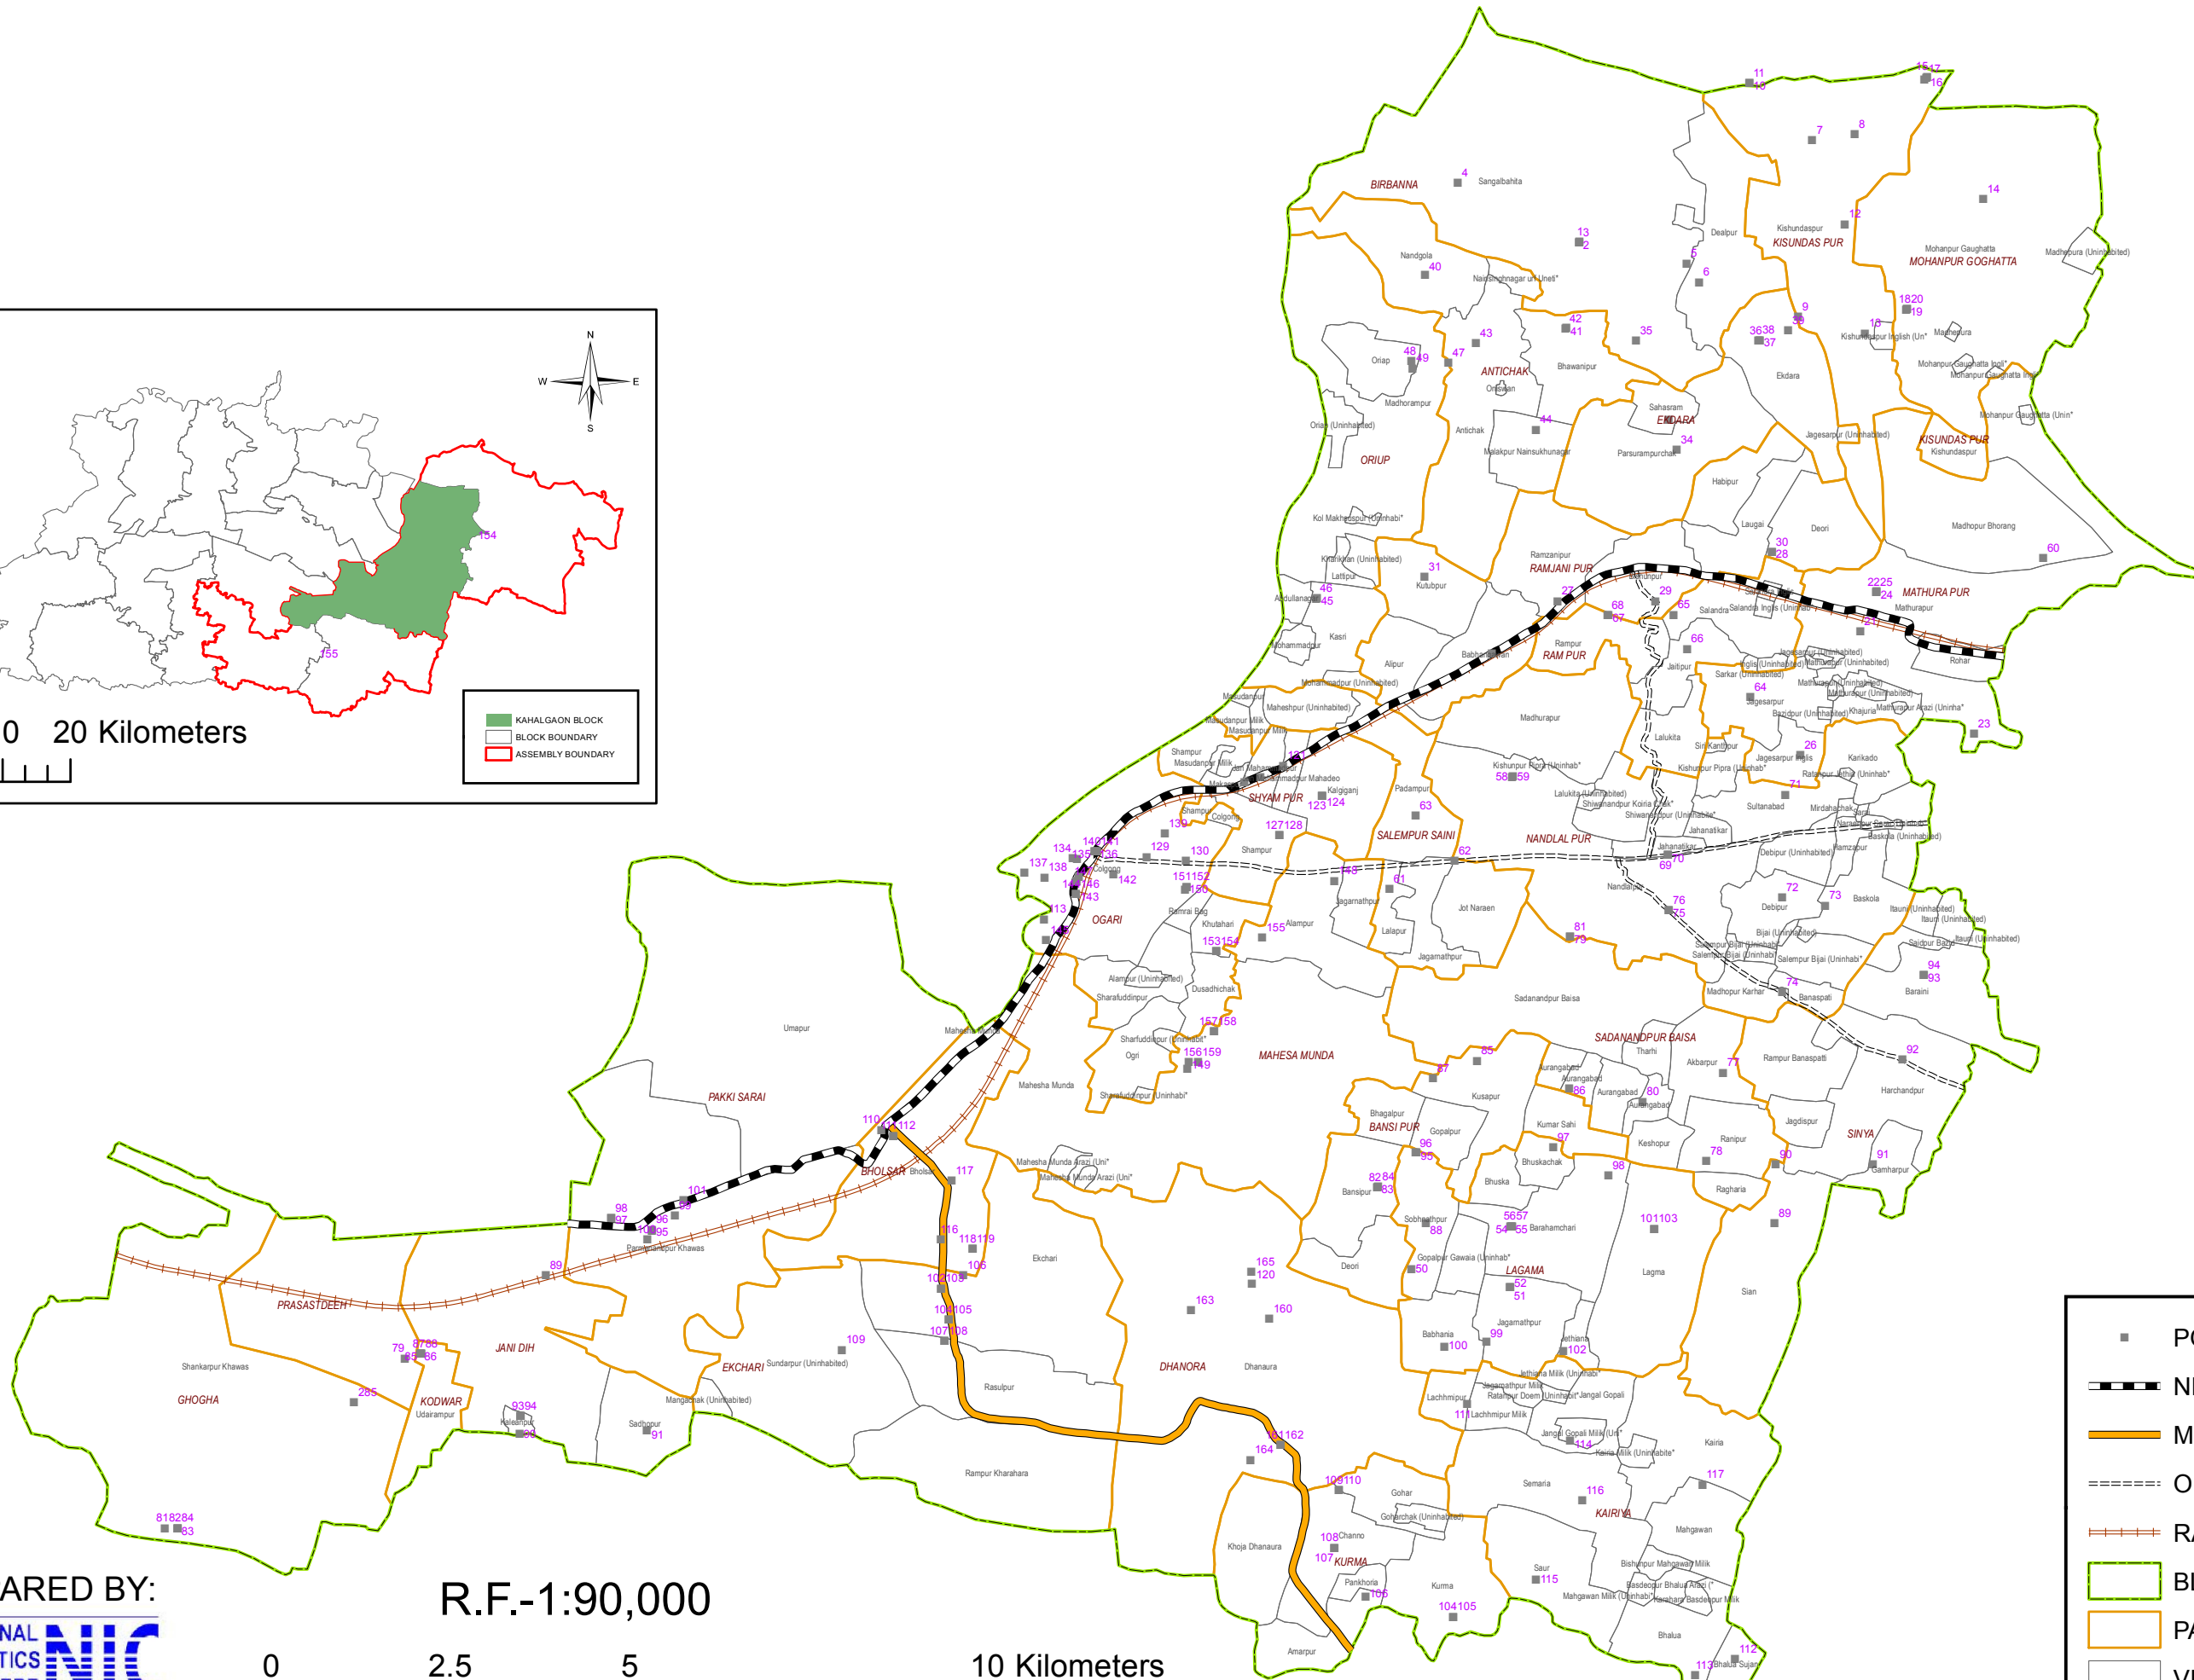

BOOTH UNDER KAHALGAON BLOCK, BHAGALPUR DISTRICT

INDEX

- POLLING STATION
- ▬ NH
- ▬ MDR
- ▬ ODR
- ▬ RAILWAY LINE
- ▬ BLOCK BOUNDARY
- ▬ PANCHAYAT BOUNDARY
- ▬ VILLAGE BOUNDARY

PREPARED BY:

R.F.-1:90,000