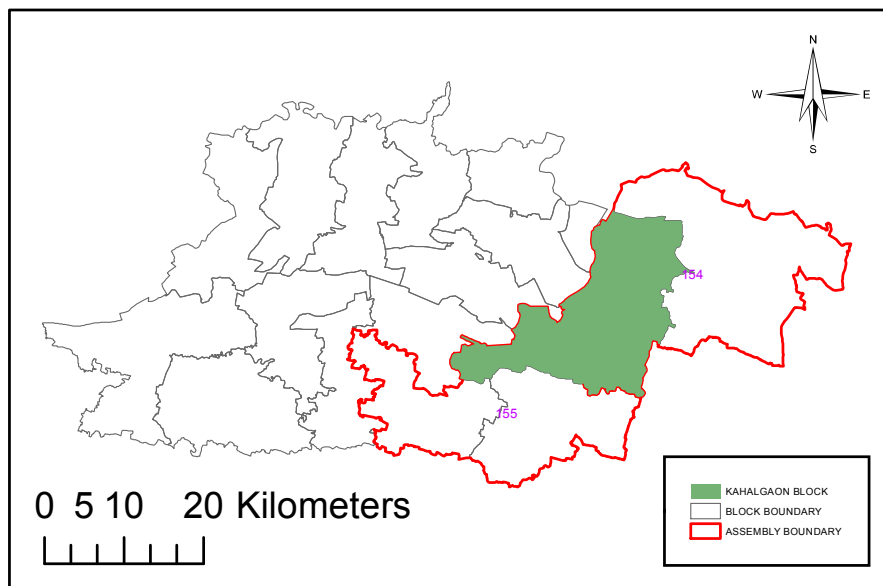

BOOTH UNDER KAHALGAON BLOCK, BHAGALPUR DISTRICT

INDEX

- POLLING STATION
- ▬ NH
- ▬ MDR
- ▬ ODR
- ▬ RAILWAY LINE
- ▬ BLOCK BOUNDARY
- ▬ PANCHAYAT BOUNDARY
- ▬ VILLAGE BOUNDARY

PREPARED BY:

R.F.-1:90,000