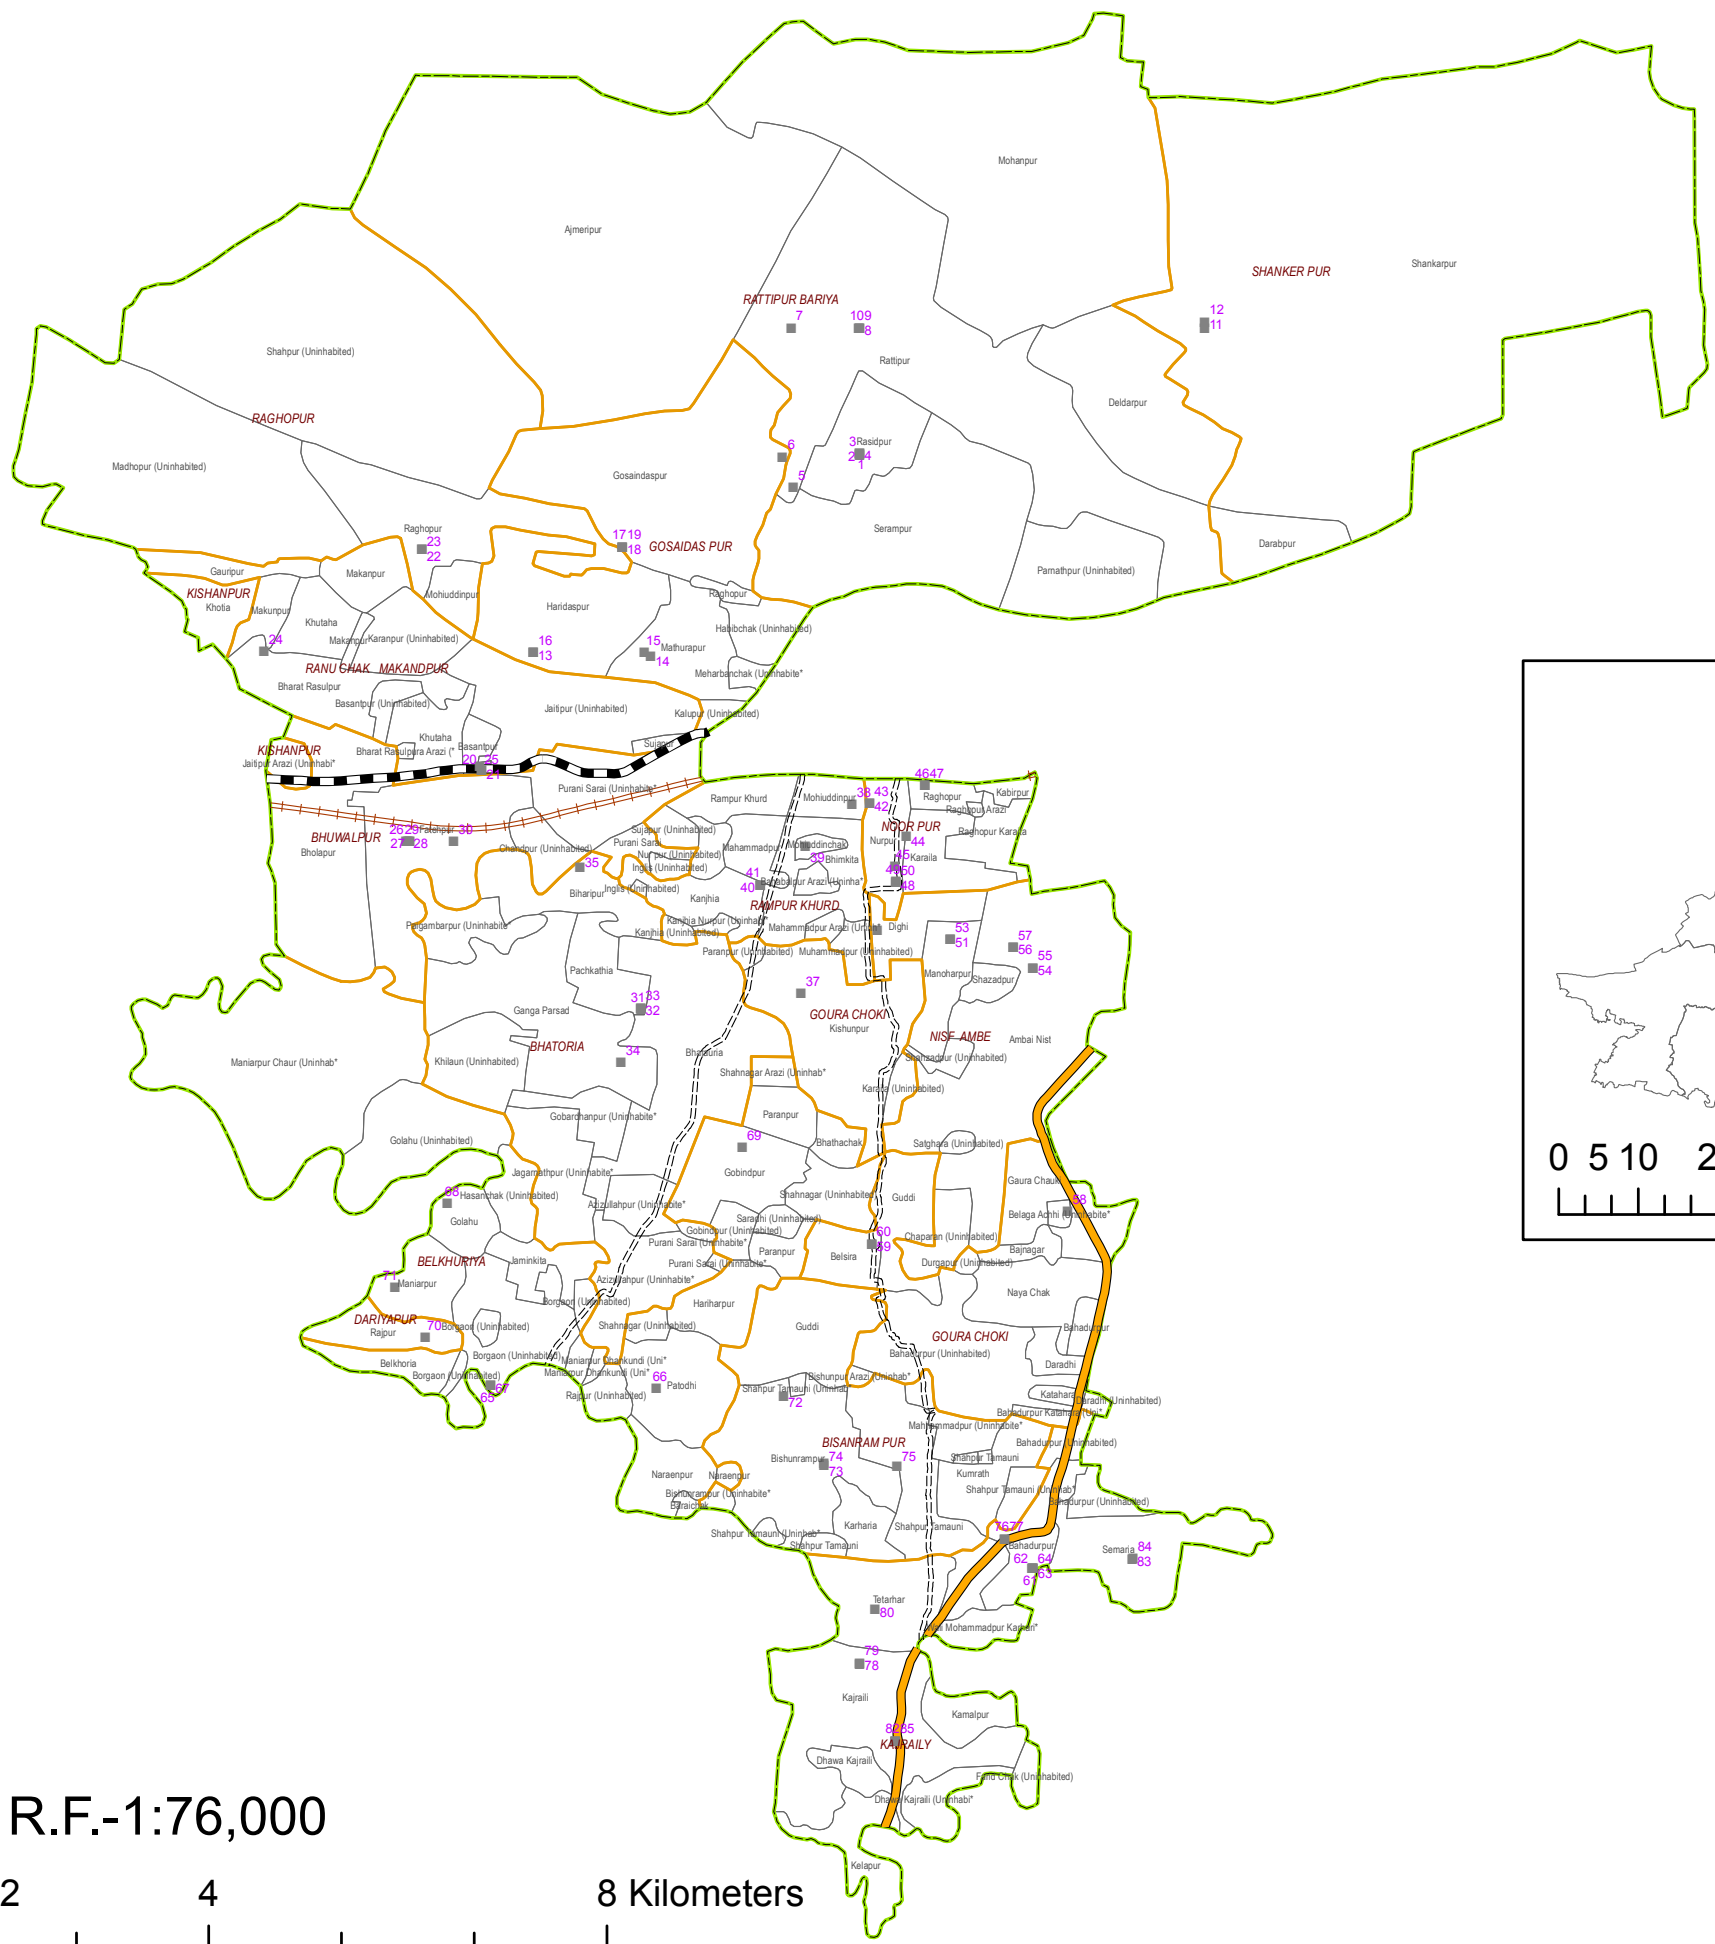

BOOTH UNDER NATHNAGAR BLOCK, BHAGALPUR DISTRICT

INDEX

- POLLING STATION
- ▬▬▬ NH
- ▬ SH
- ▬▬▬▬ ODR
- ▬▬▬▬ RAILWAY LINE
- ▭ BLOCK BOUNDARY
- ▭ PANCHAYAT BOUNDARY
- ▭ VILLAGE BOUNDARY

PREPARED BY:
NATIONAL INFORMATICS CENTRE NIC
 THE IT SUPPORT PROFESSIONALS

R.F.-1:76,000