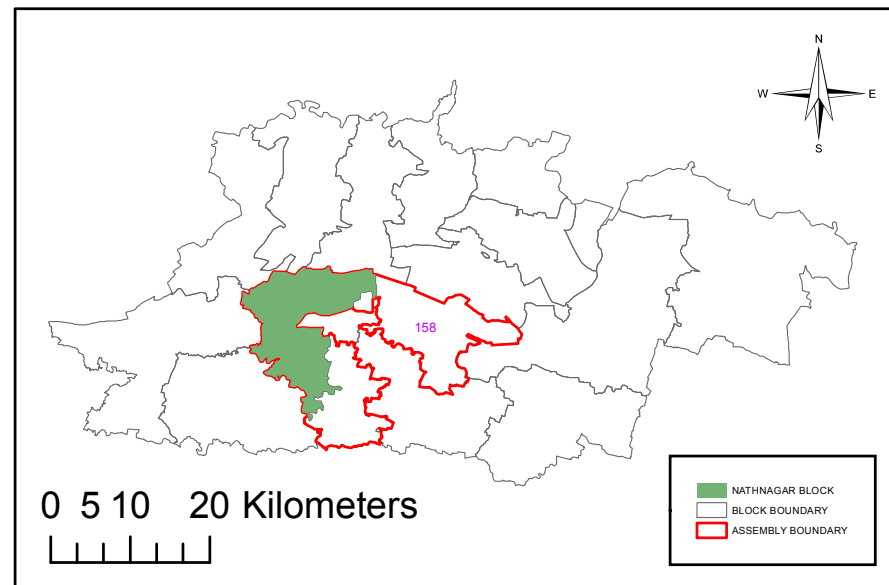

BOOTH UNDER NATHNAGAR BLOCK, BHAGALPUR DISTRICT

INDEX

- POLLING STATION
- ▬▬▬ NH
- ▬ SH
- ▬▬▬▬ ODR
- ▬▬▬▬ RAILWAY LINE
- ▭ BLOCK BOUNDARY
- ▭ PANCHAYAT BOUNDARY
- ▭ VILLAGE BOUNDARY

PREPARED BY:
NATIONAL INFORMATICS CENTRE NIC
 THE IT SUPPORT PROFESSIONALS

R.F.-1:76,000