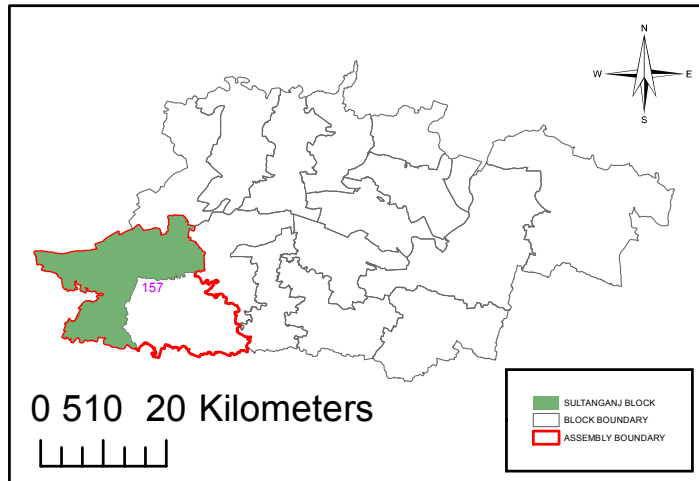

BOOTH UNDER SULTANGANJ BLOCK, BHAGALPUR DISTRICT

INDEX

- POLLING STATION
- ▬▬▬▬▬▬ NH
- ▬▬▬▬▬▬ SH
- ▬▬▬▬▬▬ RAILWAY LINE
- ▭ BLOCK BOUNDARY
- ▭ PANCHAYAT BOUNDARY
- ▭ VILLAGE BOUNDARY

PREPARED BY:
NATIONAL INFORMATICS CENTRE
NIC
 THE IT SUPPORT PROFESSIONALS