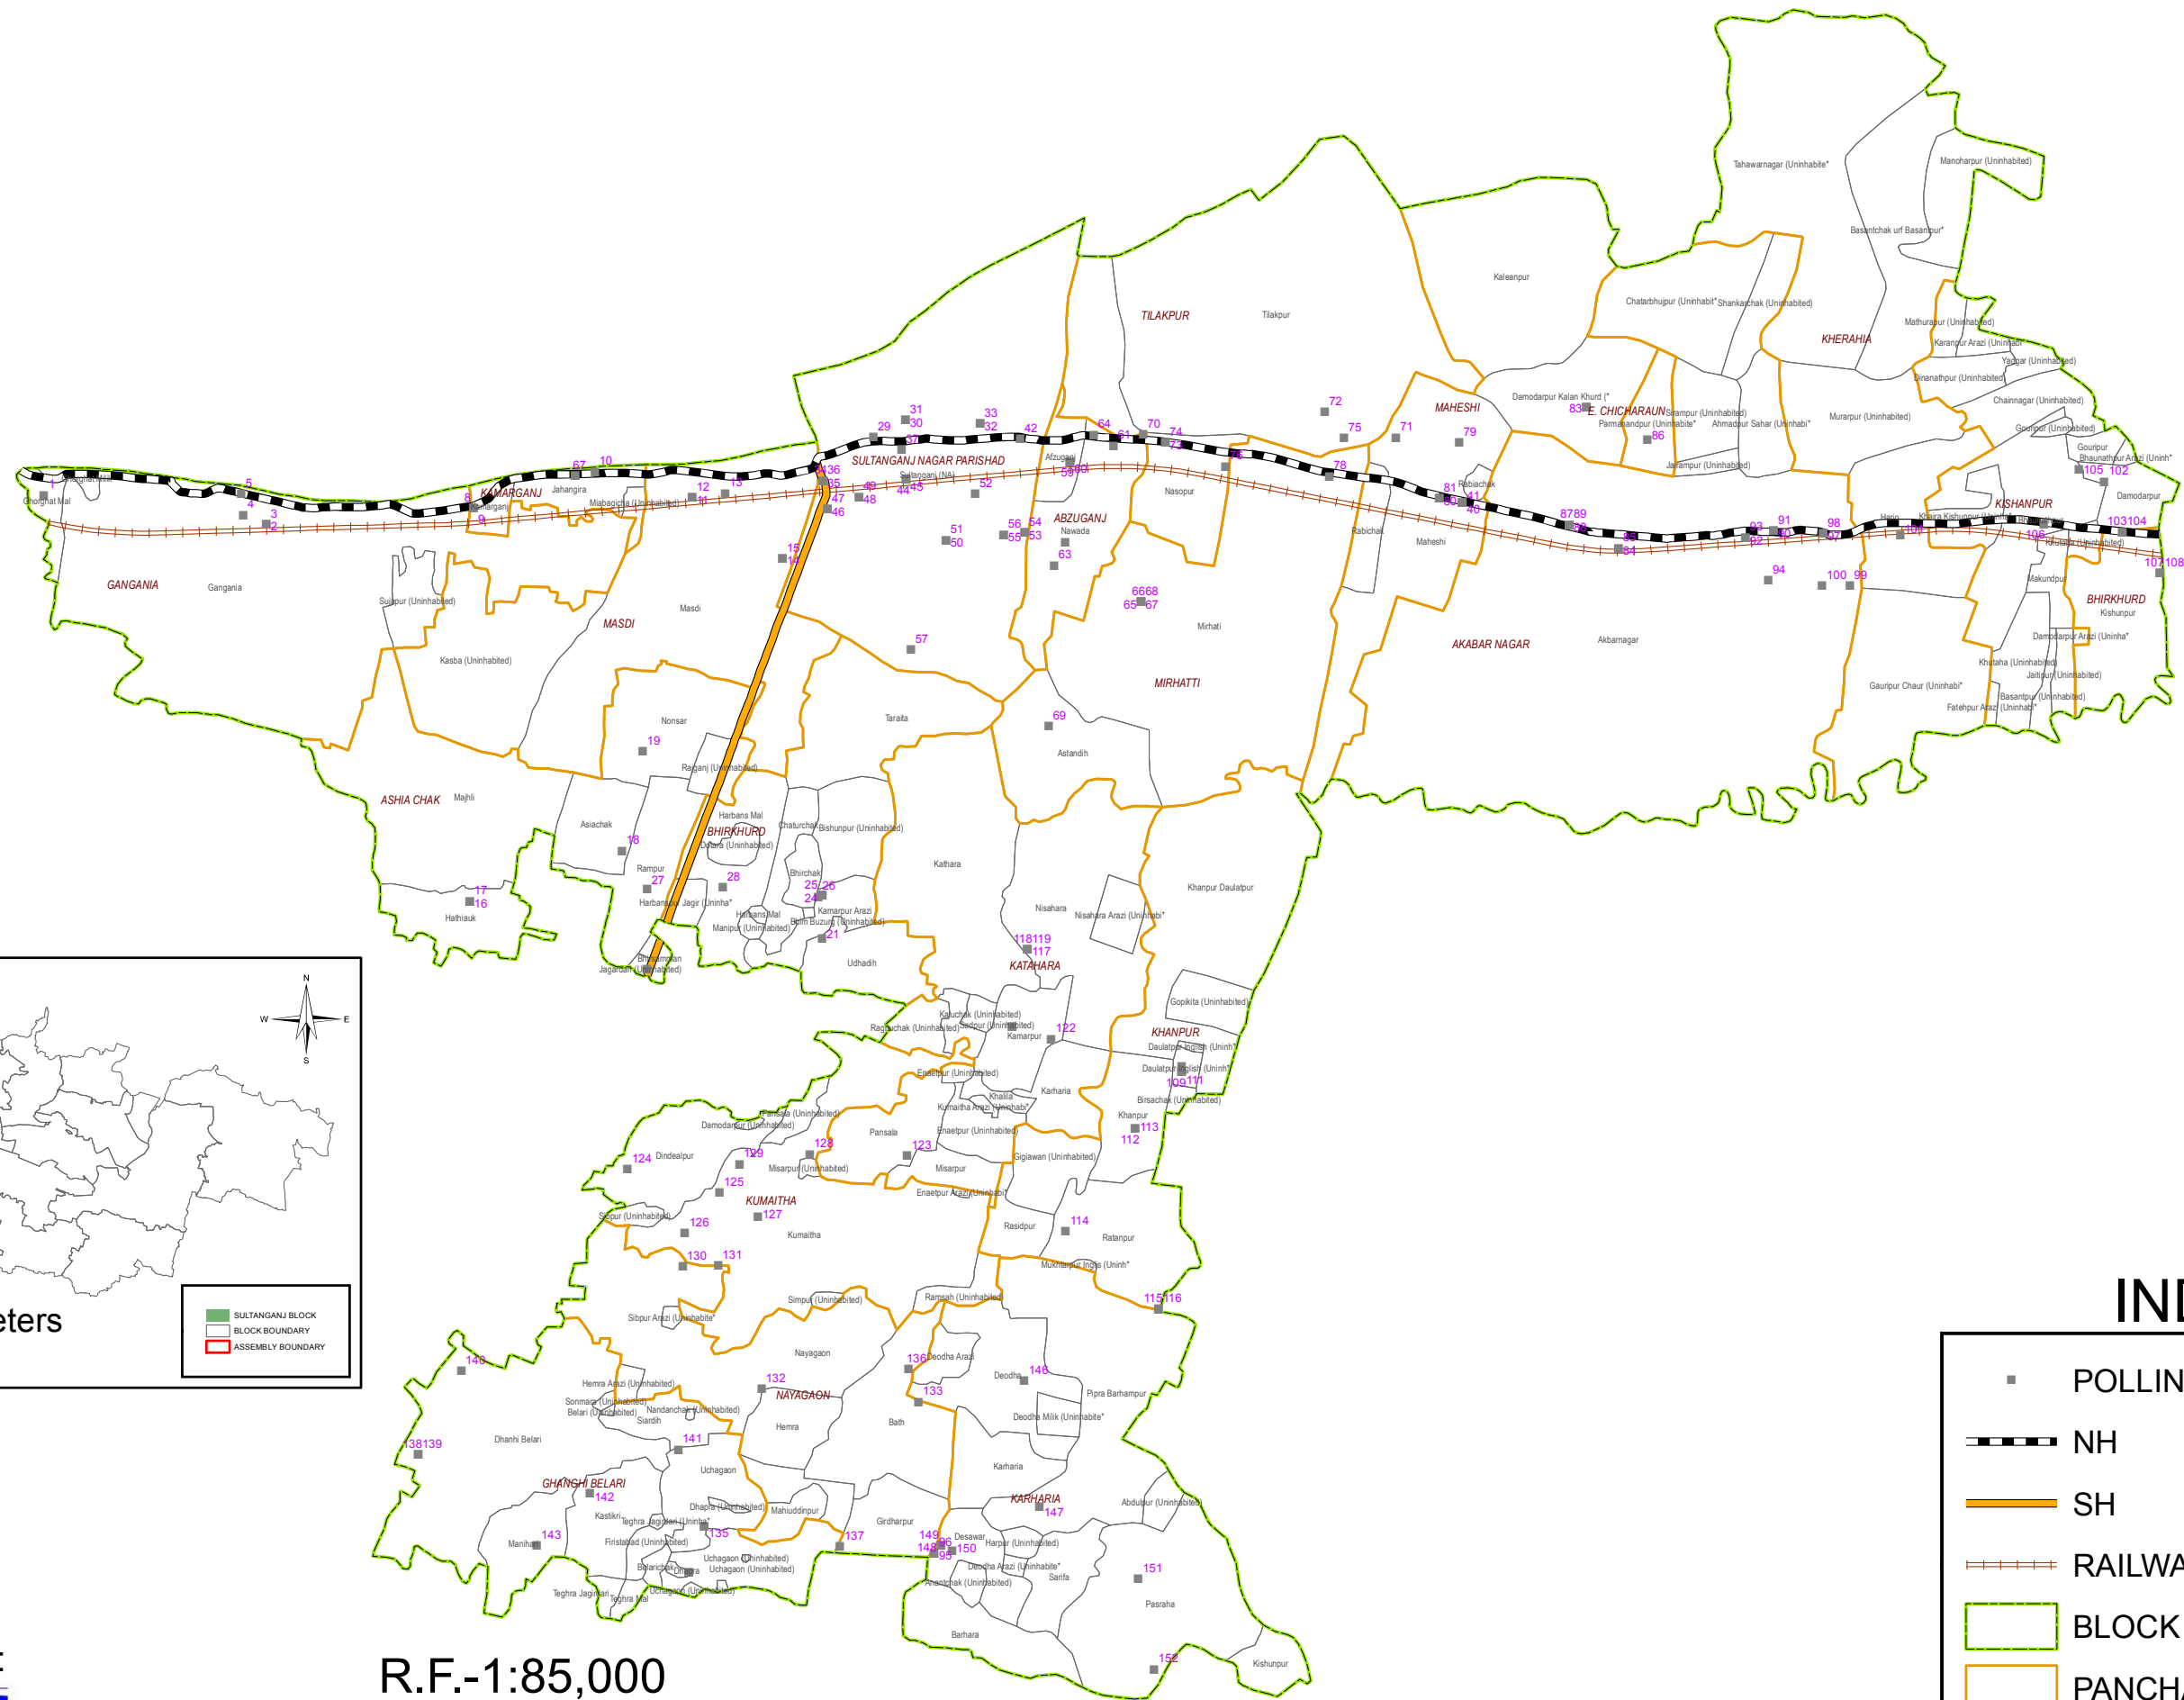

BOOTH UNDER SULTANGANJ BLOCK, BHAGALPUR DISTRICT

INDEX

- POLLING STATION
- ▬▬▬▬▬▬ NH
- ▬▬▬▬▬▬ SH
- ▬▬▬▬▬▬ RAILWAY LINE
- ▭ BLOCK BOUNDARY
- ▭ PANCHAYAT BOUNDARY
- ▭ VILLAGE BOUNDARY

PREPARED BY:
NATIONAL INFORMATICS CENTRE
NIC
 THE IT SUPPORT PROFESSIONALS

R.F.-1:85,000