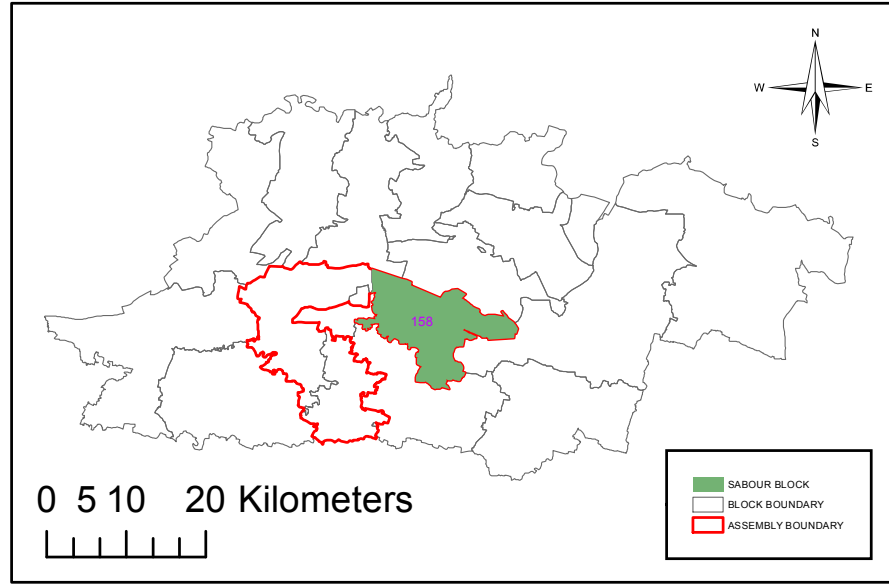

# BOOTH UNDER SABOUR BLOCK, BHAGALPUR DISTRICT

## INDEX

- POLLING STATION
- ▬▬▬ NH
- ▬▬▬▬ ODR
- ▬▬▬▬ RAILWAY LINE
- ▭ BLOCK BOUNDARY
- ▭ PANCHAYAT BOUNDARY
- ▭ VILLAGE BOUNDARY

PREPARED BY:  
**NATIONAL INFORMATICS CENTRE**  
**NIC**  
 THE IT SUPPORT PROFESSIONALS