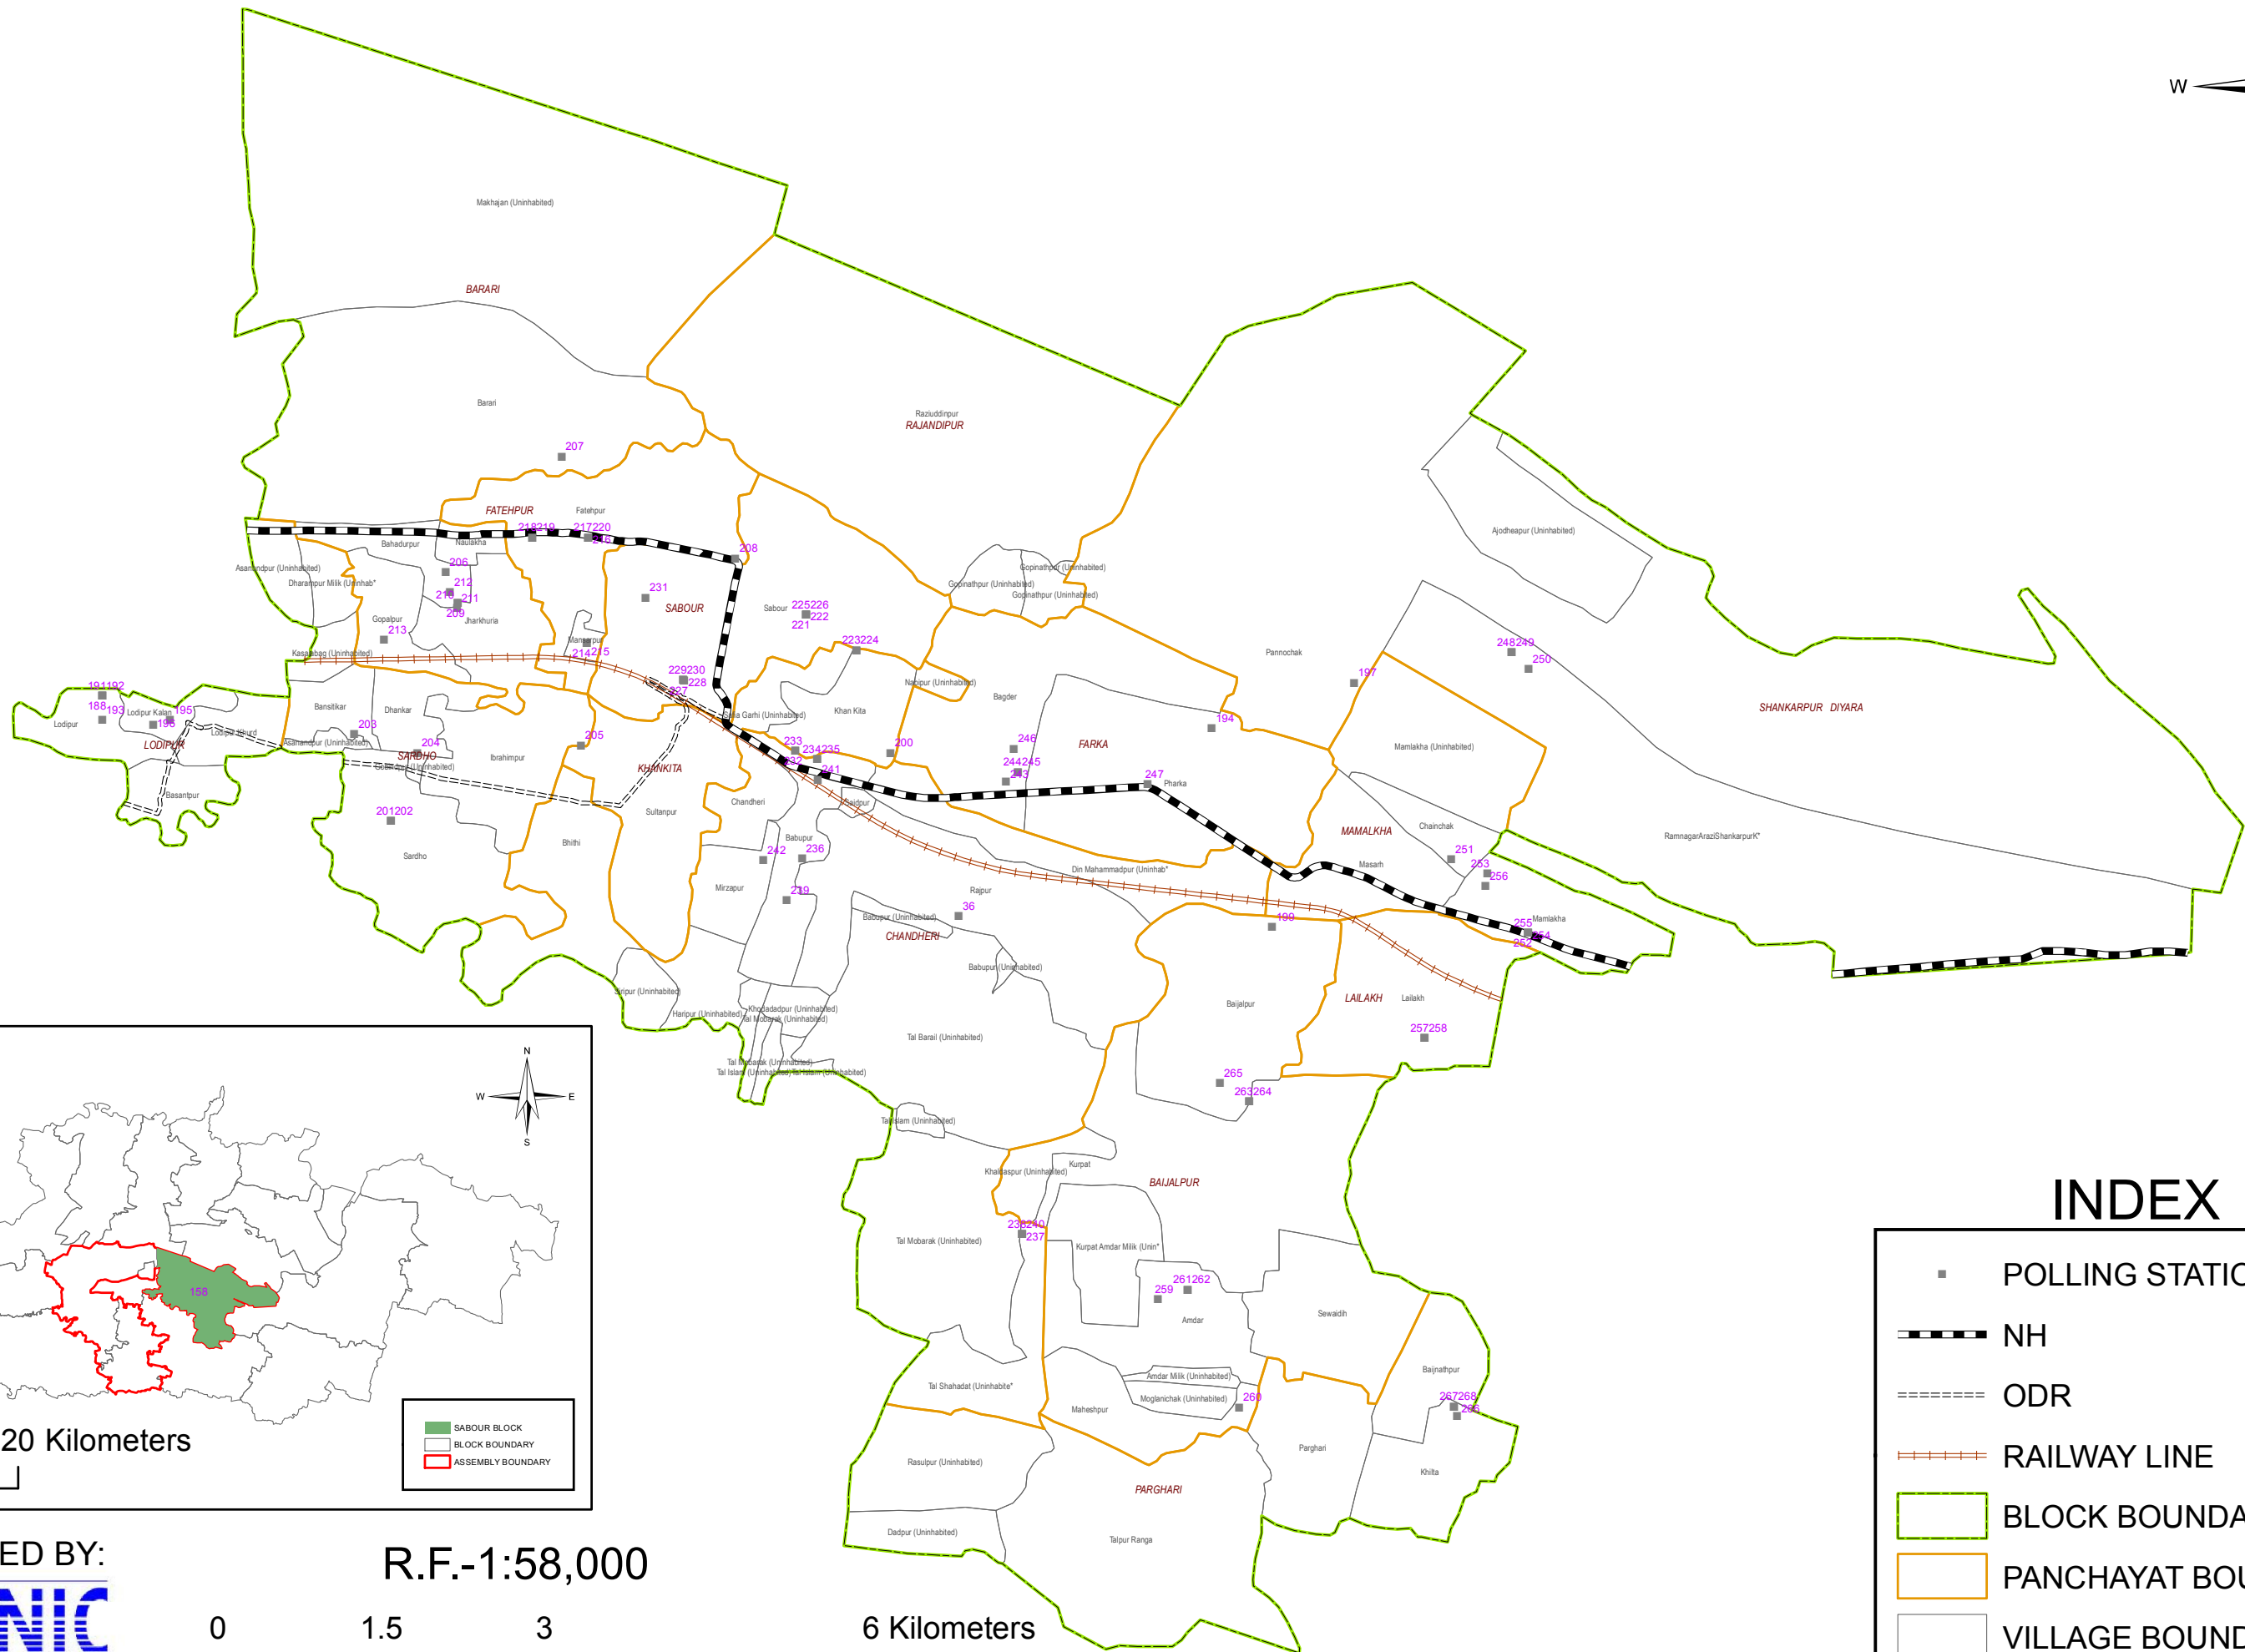

# BOOTH UNDER SABOUR BLOCK, BHAGALPUR DISTRICT

## INDEX

- POLLING STATION
- ▬▬▬ NH
- ▬▬▬▬ ODR
- ▬▬▬▬ RAILWAY LINE
- ▭ BLOCK BOUNDARY
- ▭ PANCHAYAT BOUNDARY
- ▭ VILLAGE BOUNDARY

PREPARED BY:  
**NATIONAL INFORMATICS CENTRE**  
**NIC**  
 THE IT SUPPORT PROFESSIONALS

R.F.-1:58,000