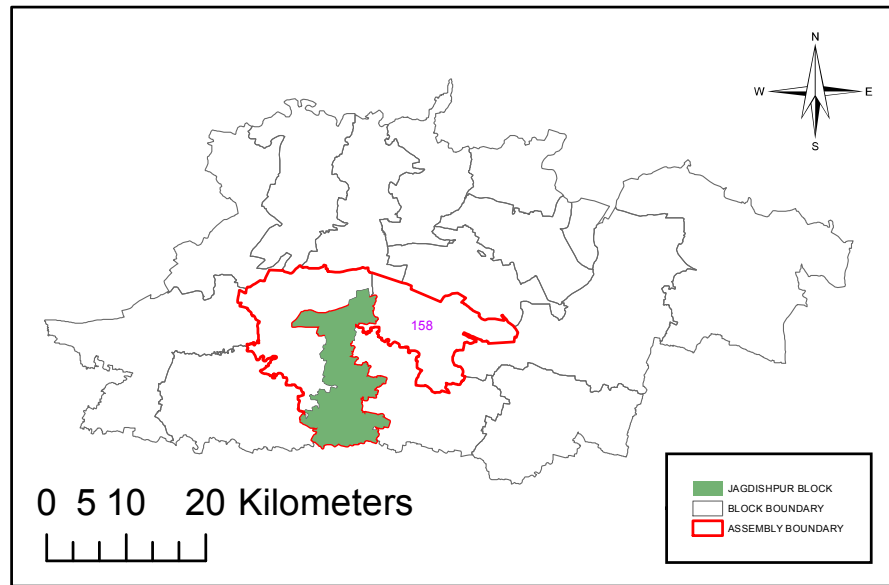

BOOTH UNDER JAGDISHPUR BLOCK, BHAGALPUR DISTRICT

INDEX

- POLLING STATION
- ▬ NH
- ▬ SH
- ▬ RAILWAY LINE
- ▭ BLOCK BOUNDARY
- ▭ PANCHAYAT BOUNDARY
- ▭ VILLAGE BOUNDARY

PREPARED BY:
NATIONAL INFORMATICS CENTRE NIC
 THE IT SUPPORT PROFESSIONALS