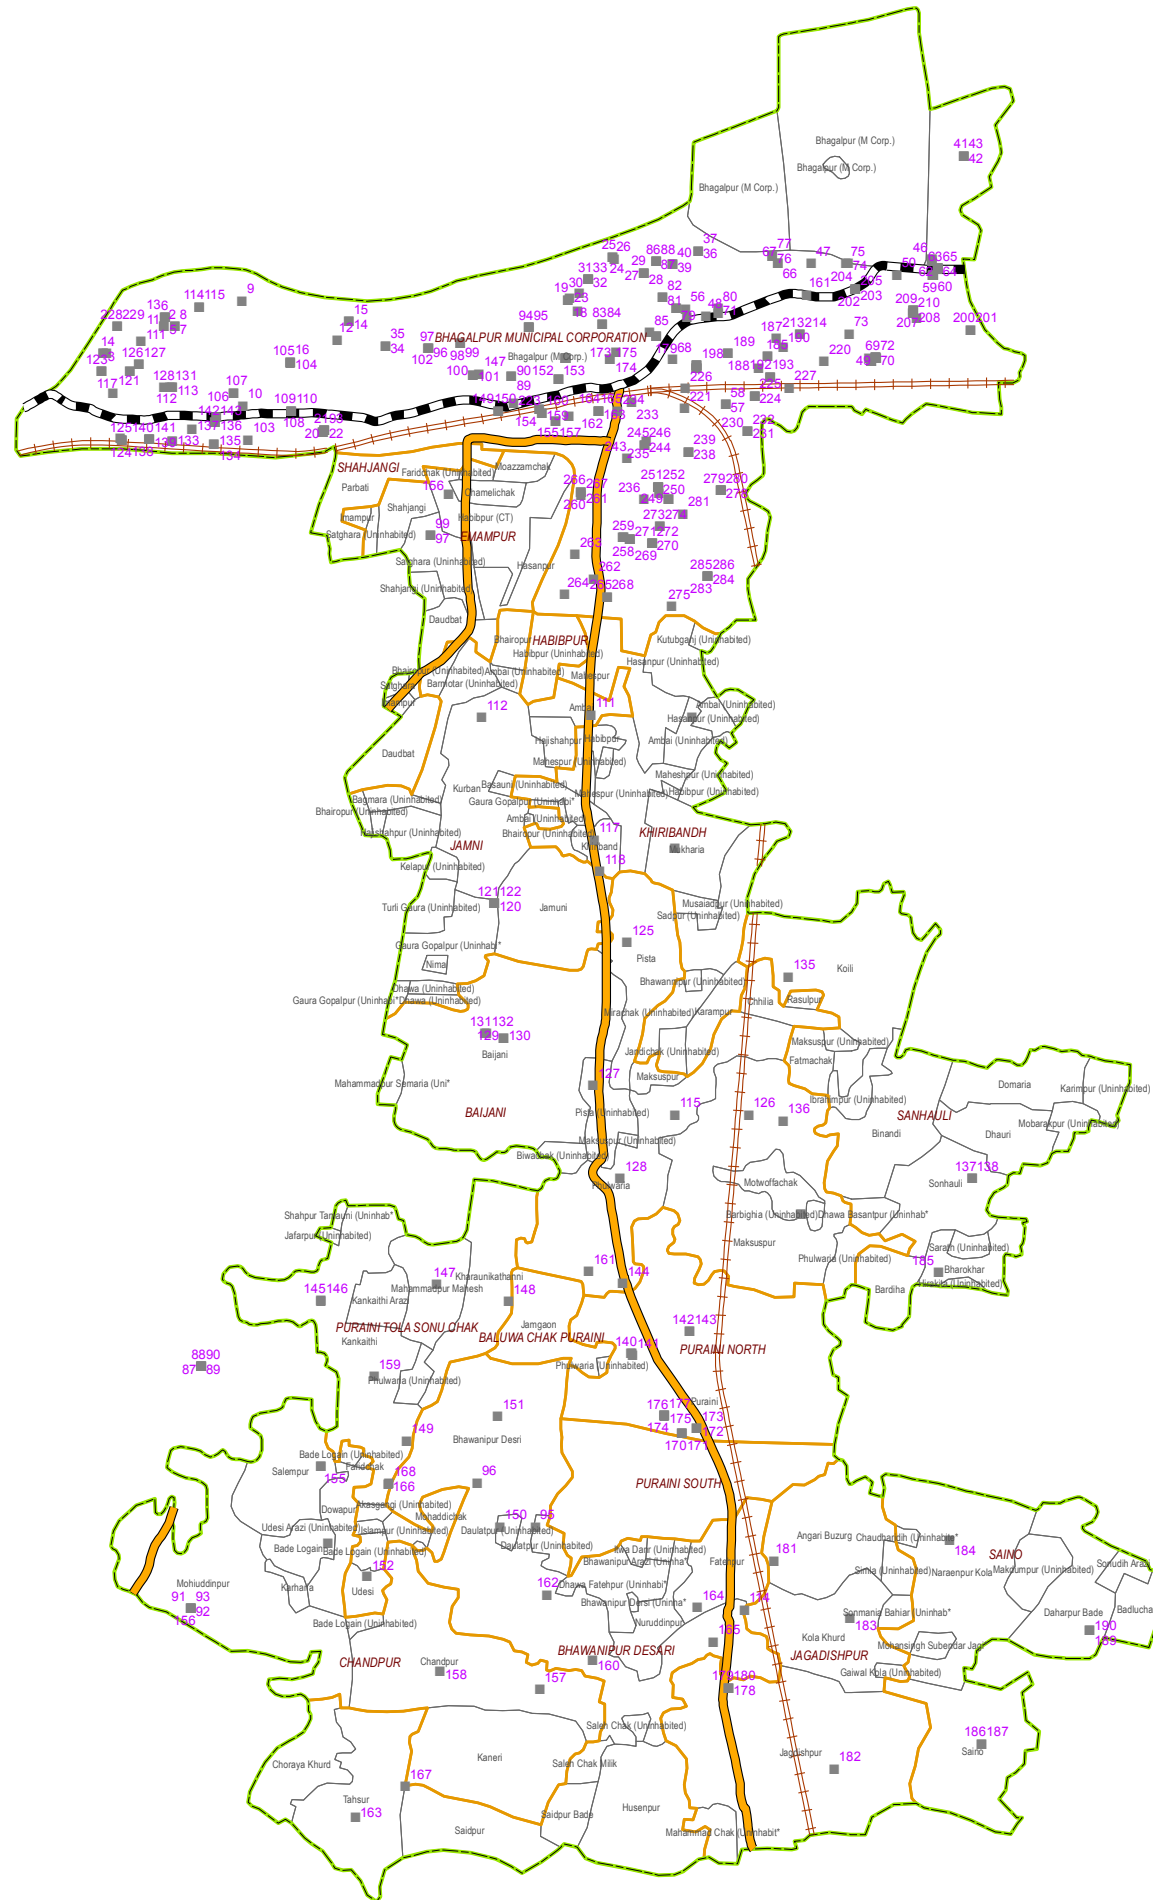

BOOTH UNDER JAGDISHPUR BLOCK, BHAGALPUR DISTRICT

INDEX

- POLLING STATION
- ▬ NH
- ▬ SH
- ▬ RAILWAY LINE
- ▭ BLOCK BOUNDARY
- ▭ PANCHAYAT BOUNDARY
- ▭ VILLAGE BOUNDARY

PREPARED BY:
NATIONAL INFORMATICS CENTRE NIC
 THE IT SUPPORT PROFESSIONALS

R.F.-1:80,000