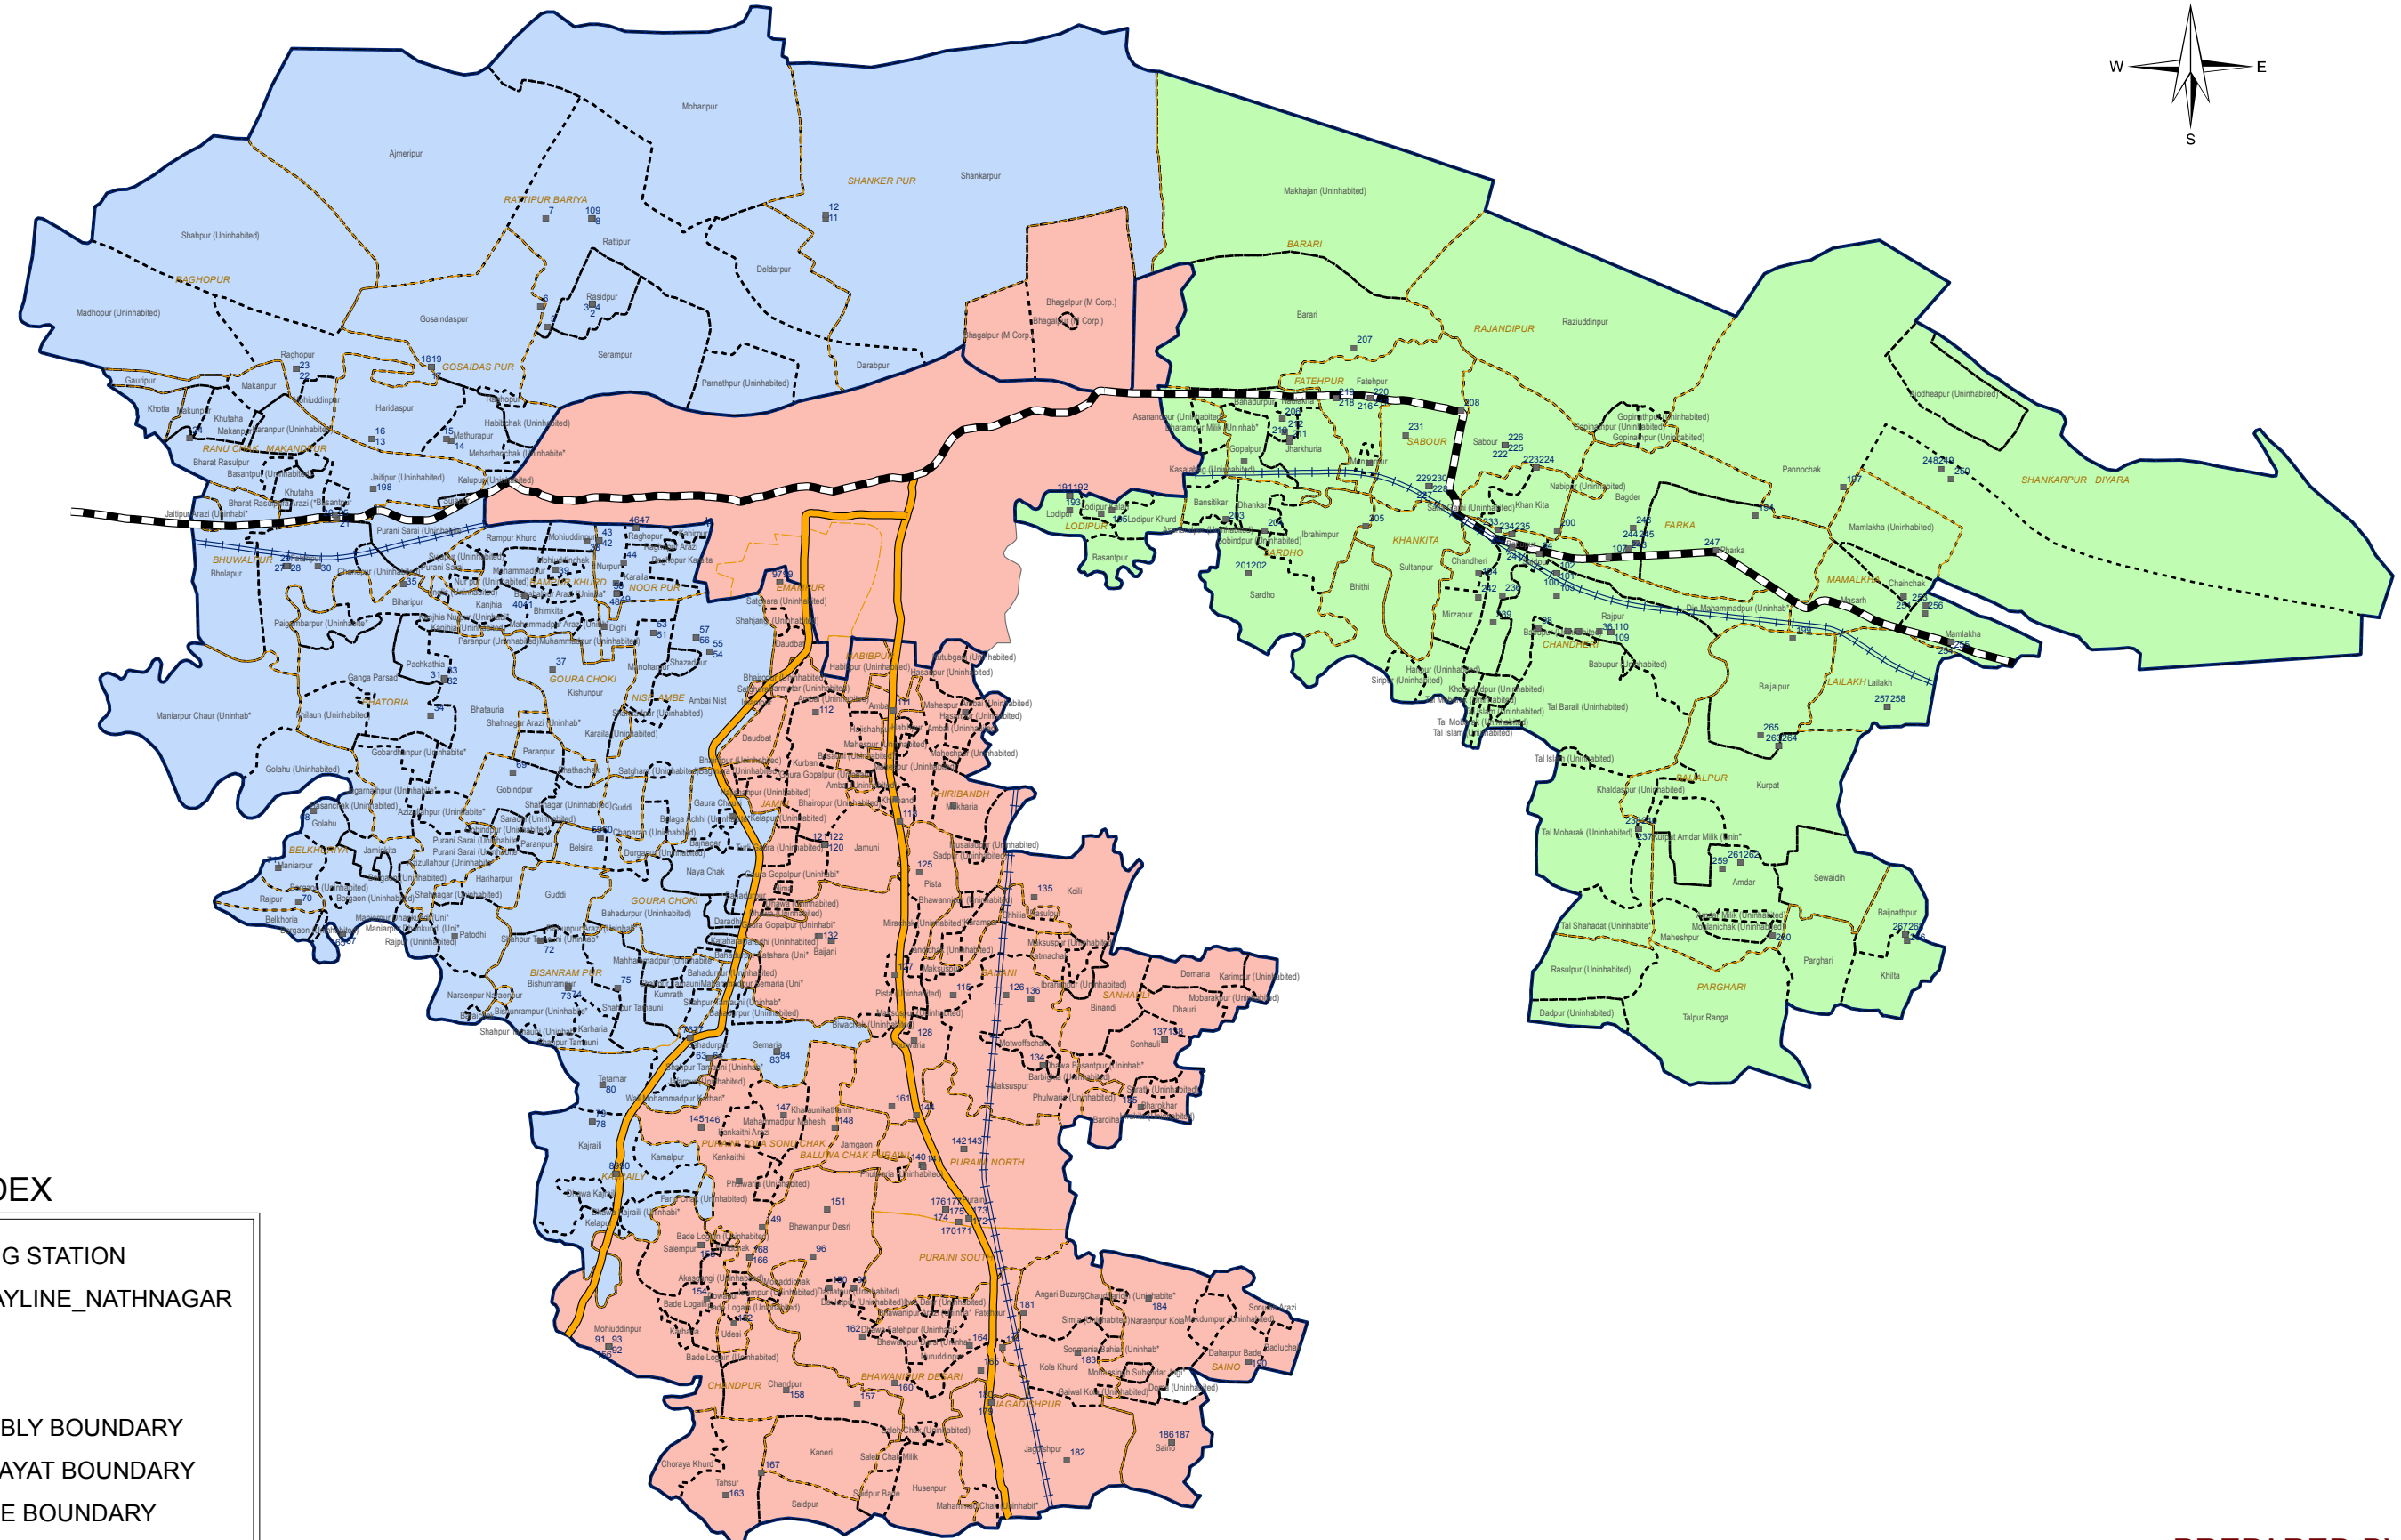

ASSEMBLY CONSTITUENCY NATHNAGAR 158 OF BHAGALPUR DISTRICT

INDEX

- POLLING STATION
 - +—+— RAILWAYLINE_NATHNAGAR
 - +—+— NH
 - SH
 - ▭ ASSEMBLY BOUNDARY
 - ▭ PANCHAYAT BOUNDARY
 - ▭ VILLAGE BOUNDARY
- BLOCK NAME**
- ▭ JAGDISHPUR
 - ▭ NATHNAGAR
 - ▭ SABOUR

RF:-1:100,000

PREPARED BY:-