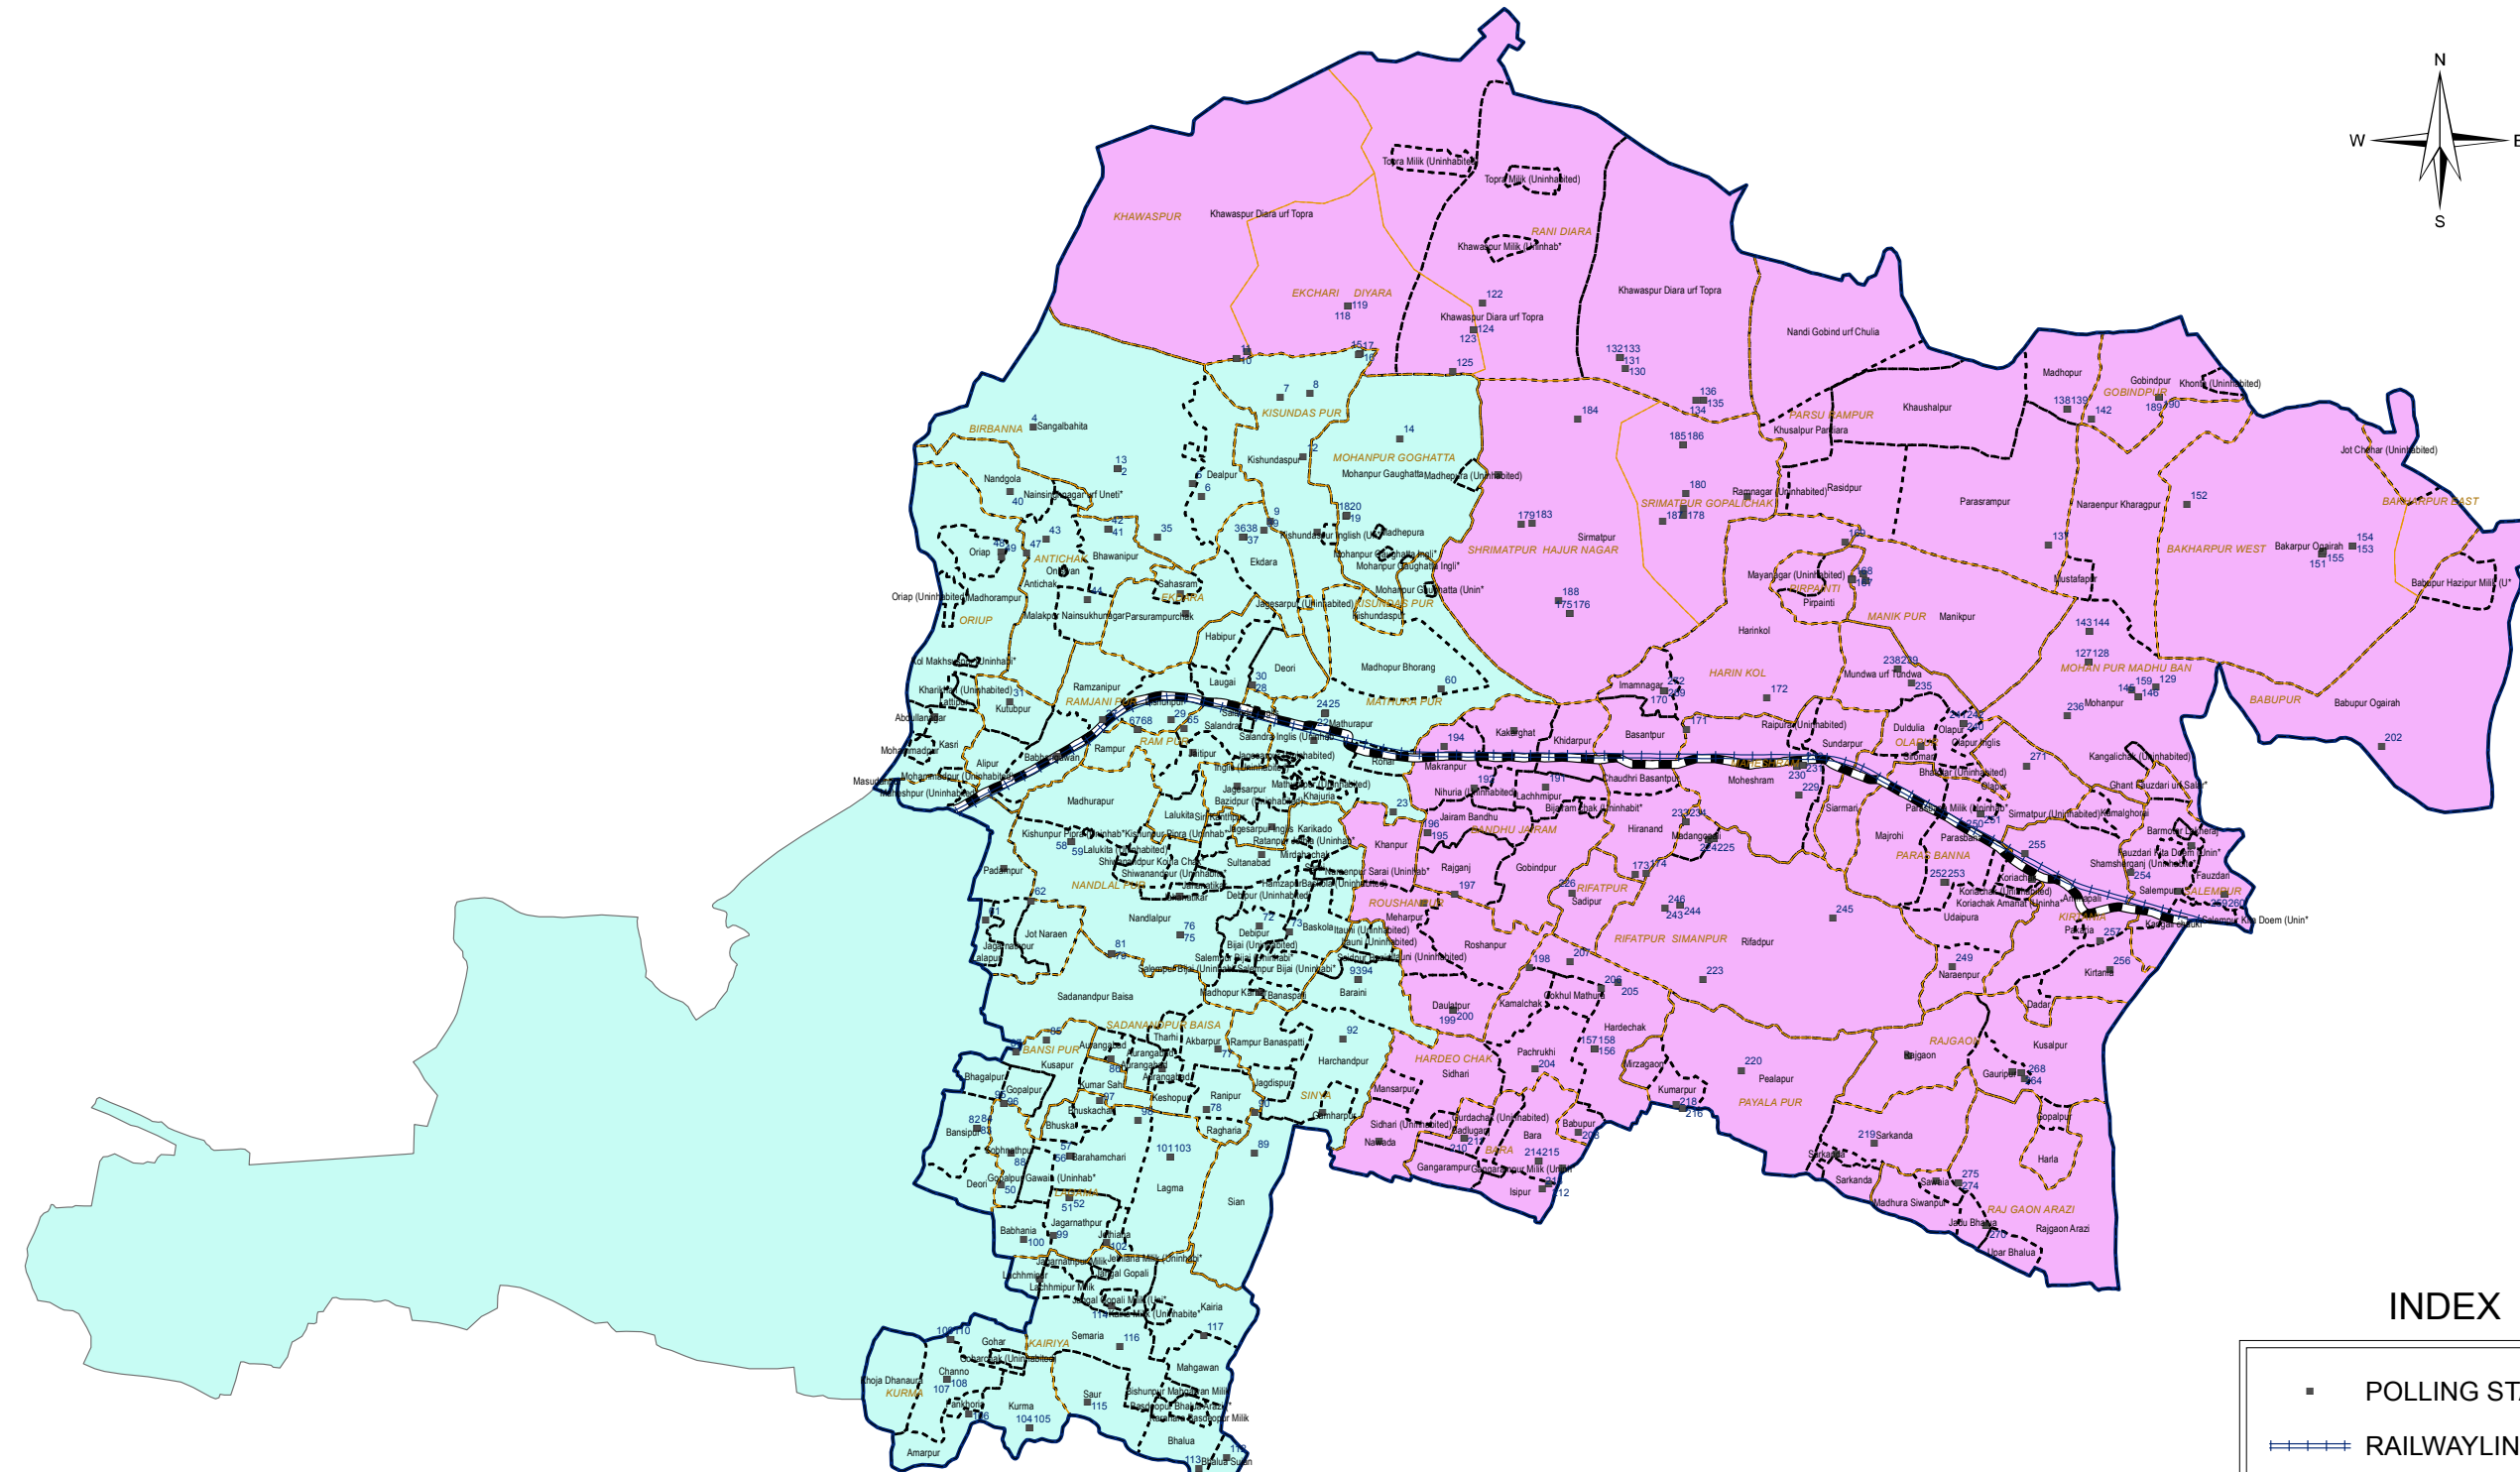

ASSEMBLY CONSTITUENCY PIRPAINI(SC) 154 OF BHAGALPUR DISTRICT

INDEX

- POLLING STATION
- ==== RAILWAYLINE
- NH
- ▭ ASSEMBLY BOUNDARY
- ▭ PANCHAYAT BOUNDARY
- ▭ VILLAGE BOUNDARY
- BLOCK NAME**
- ▭ COLGONG
- ▭ PIRPAINI

PREPARED BY:-

RF:-1:150,000