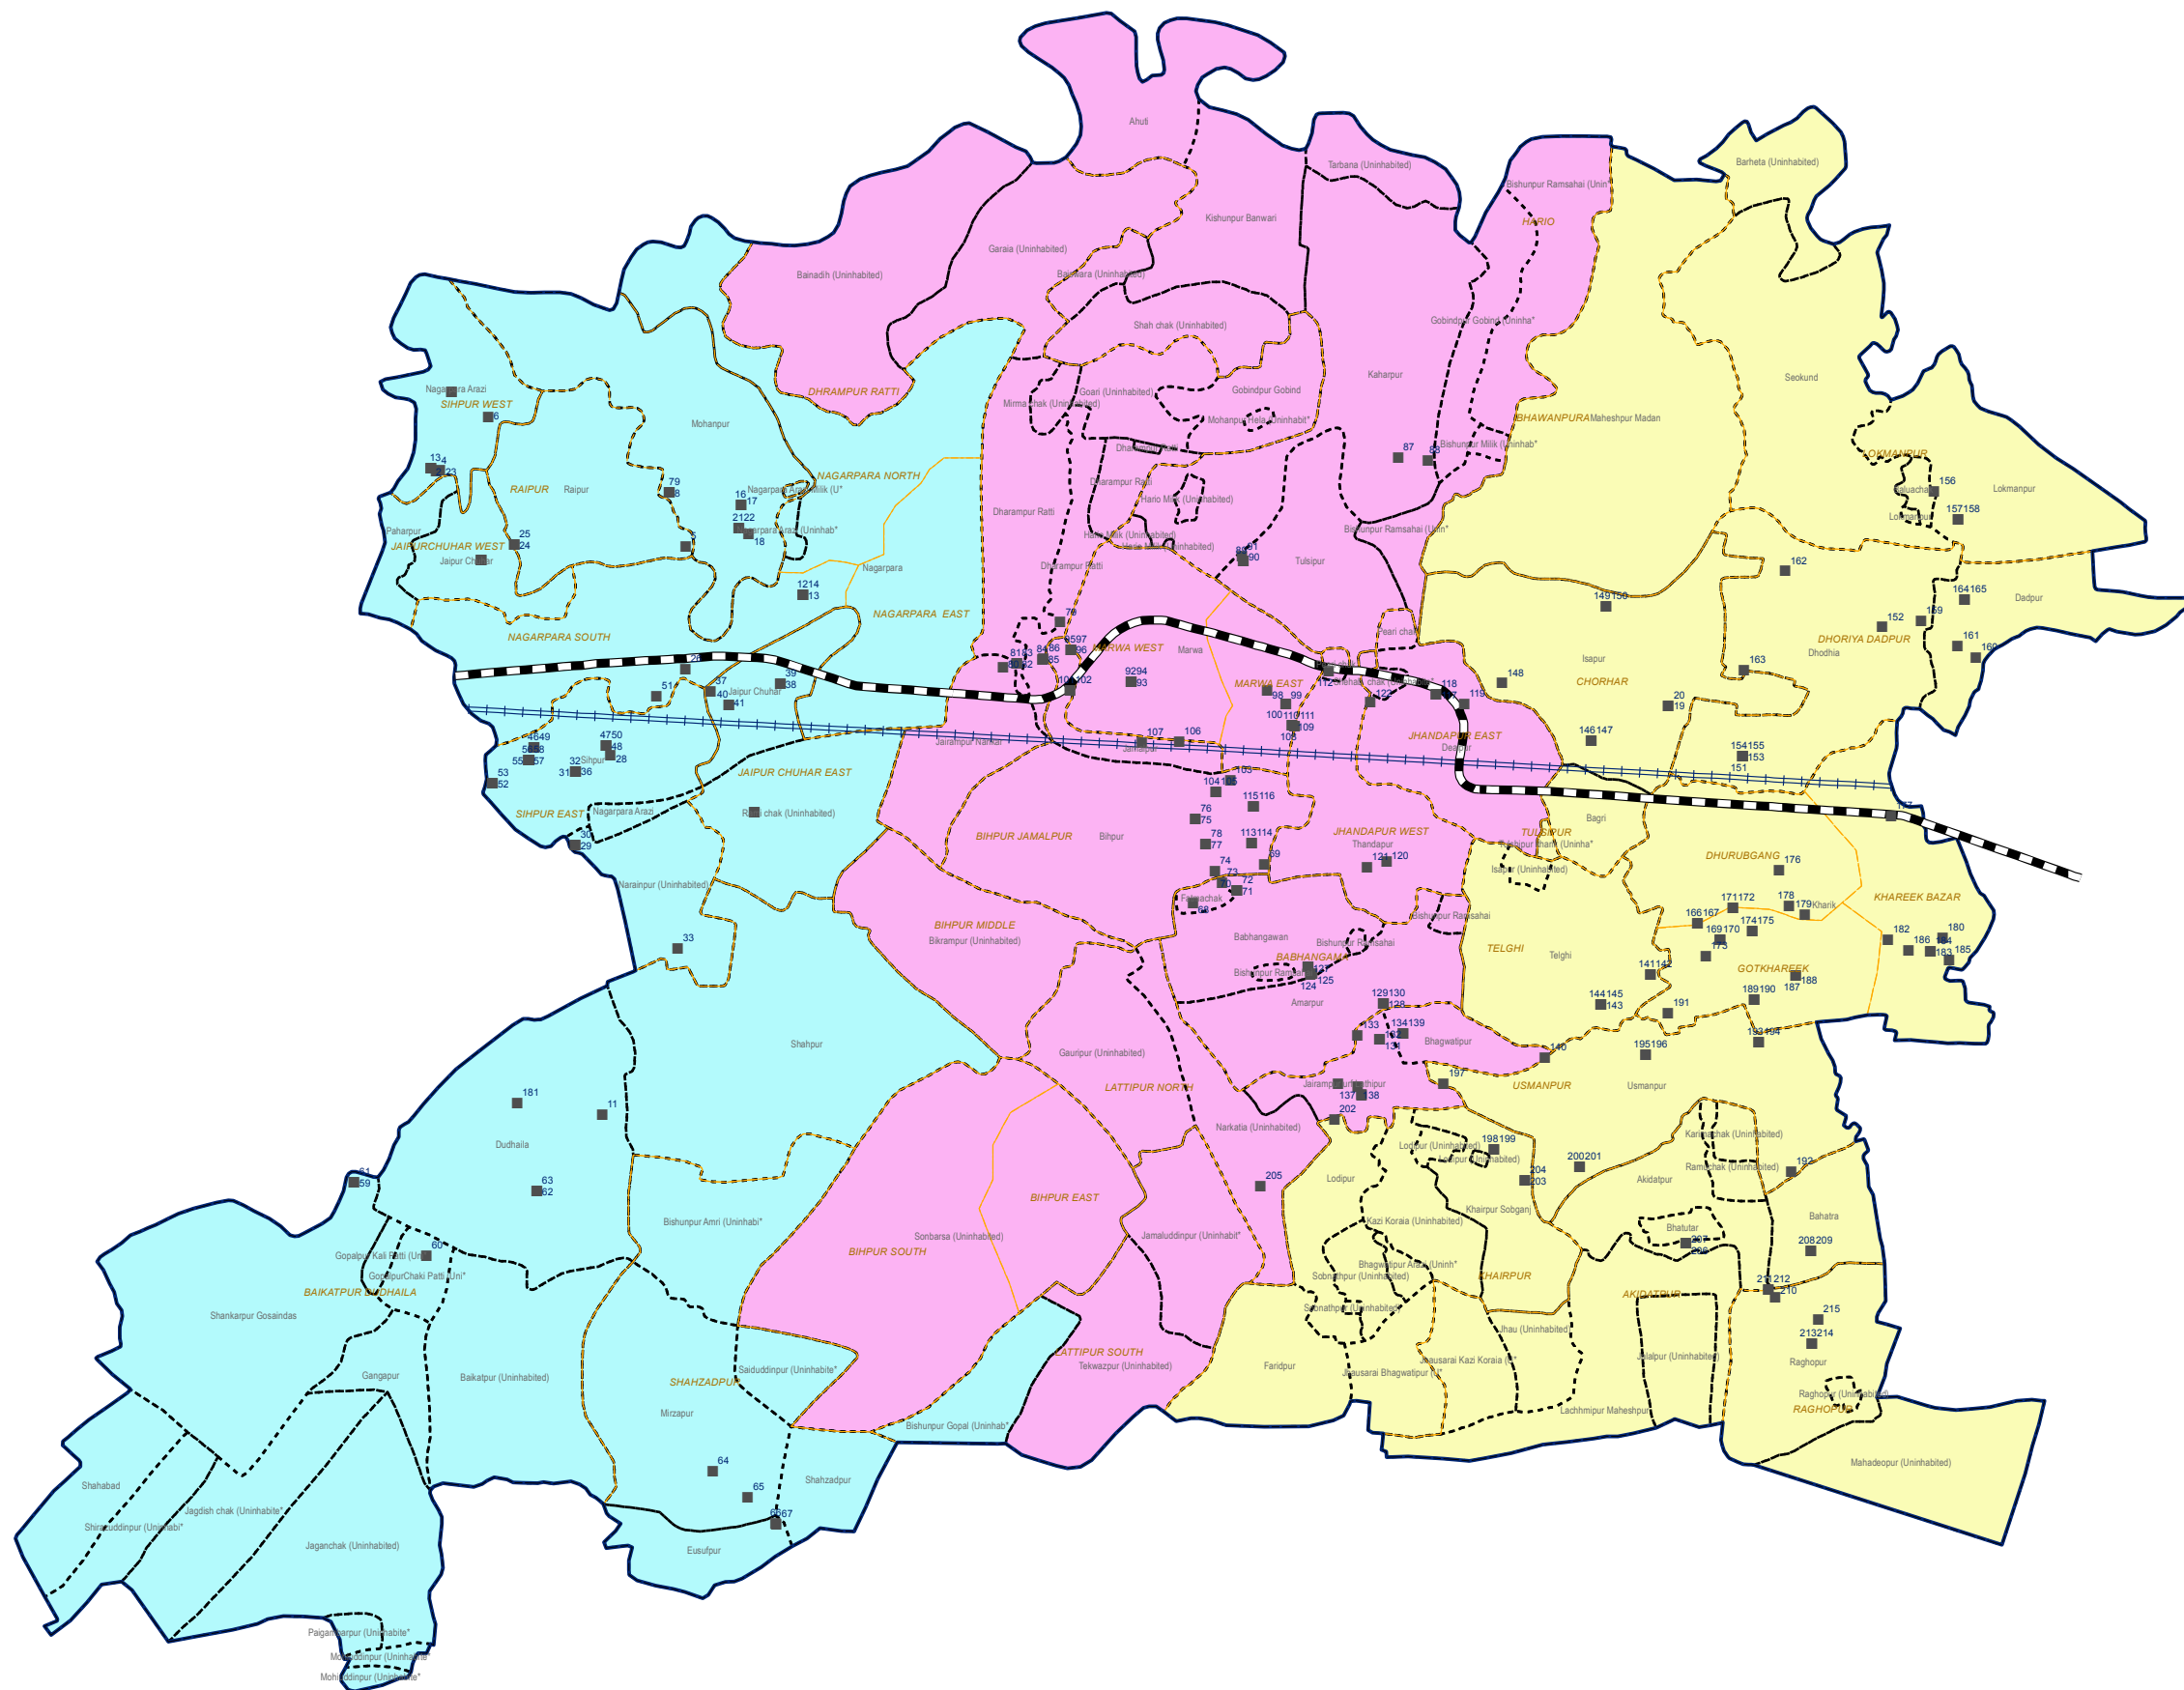

# ASSEMBLY CONSTITUENCY BIHPUR 152 OF BHAGALPUR DISTRICT

## INDEX

- POLLING STATION
- NH
- RAILWAYLINE
- ASSEMBLY BOUNDARY
- PANCHAYAT BOUNDARY
- VILLAGE BOUNDARY

**BLOCK NAME**

- BIHPUR
- KHARIK
- NARAYANPUR

PREPARED BY:-

RF:-1:110,000