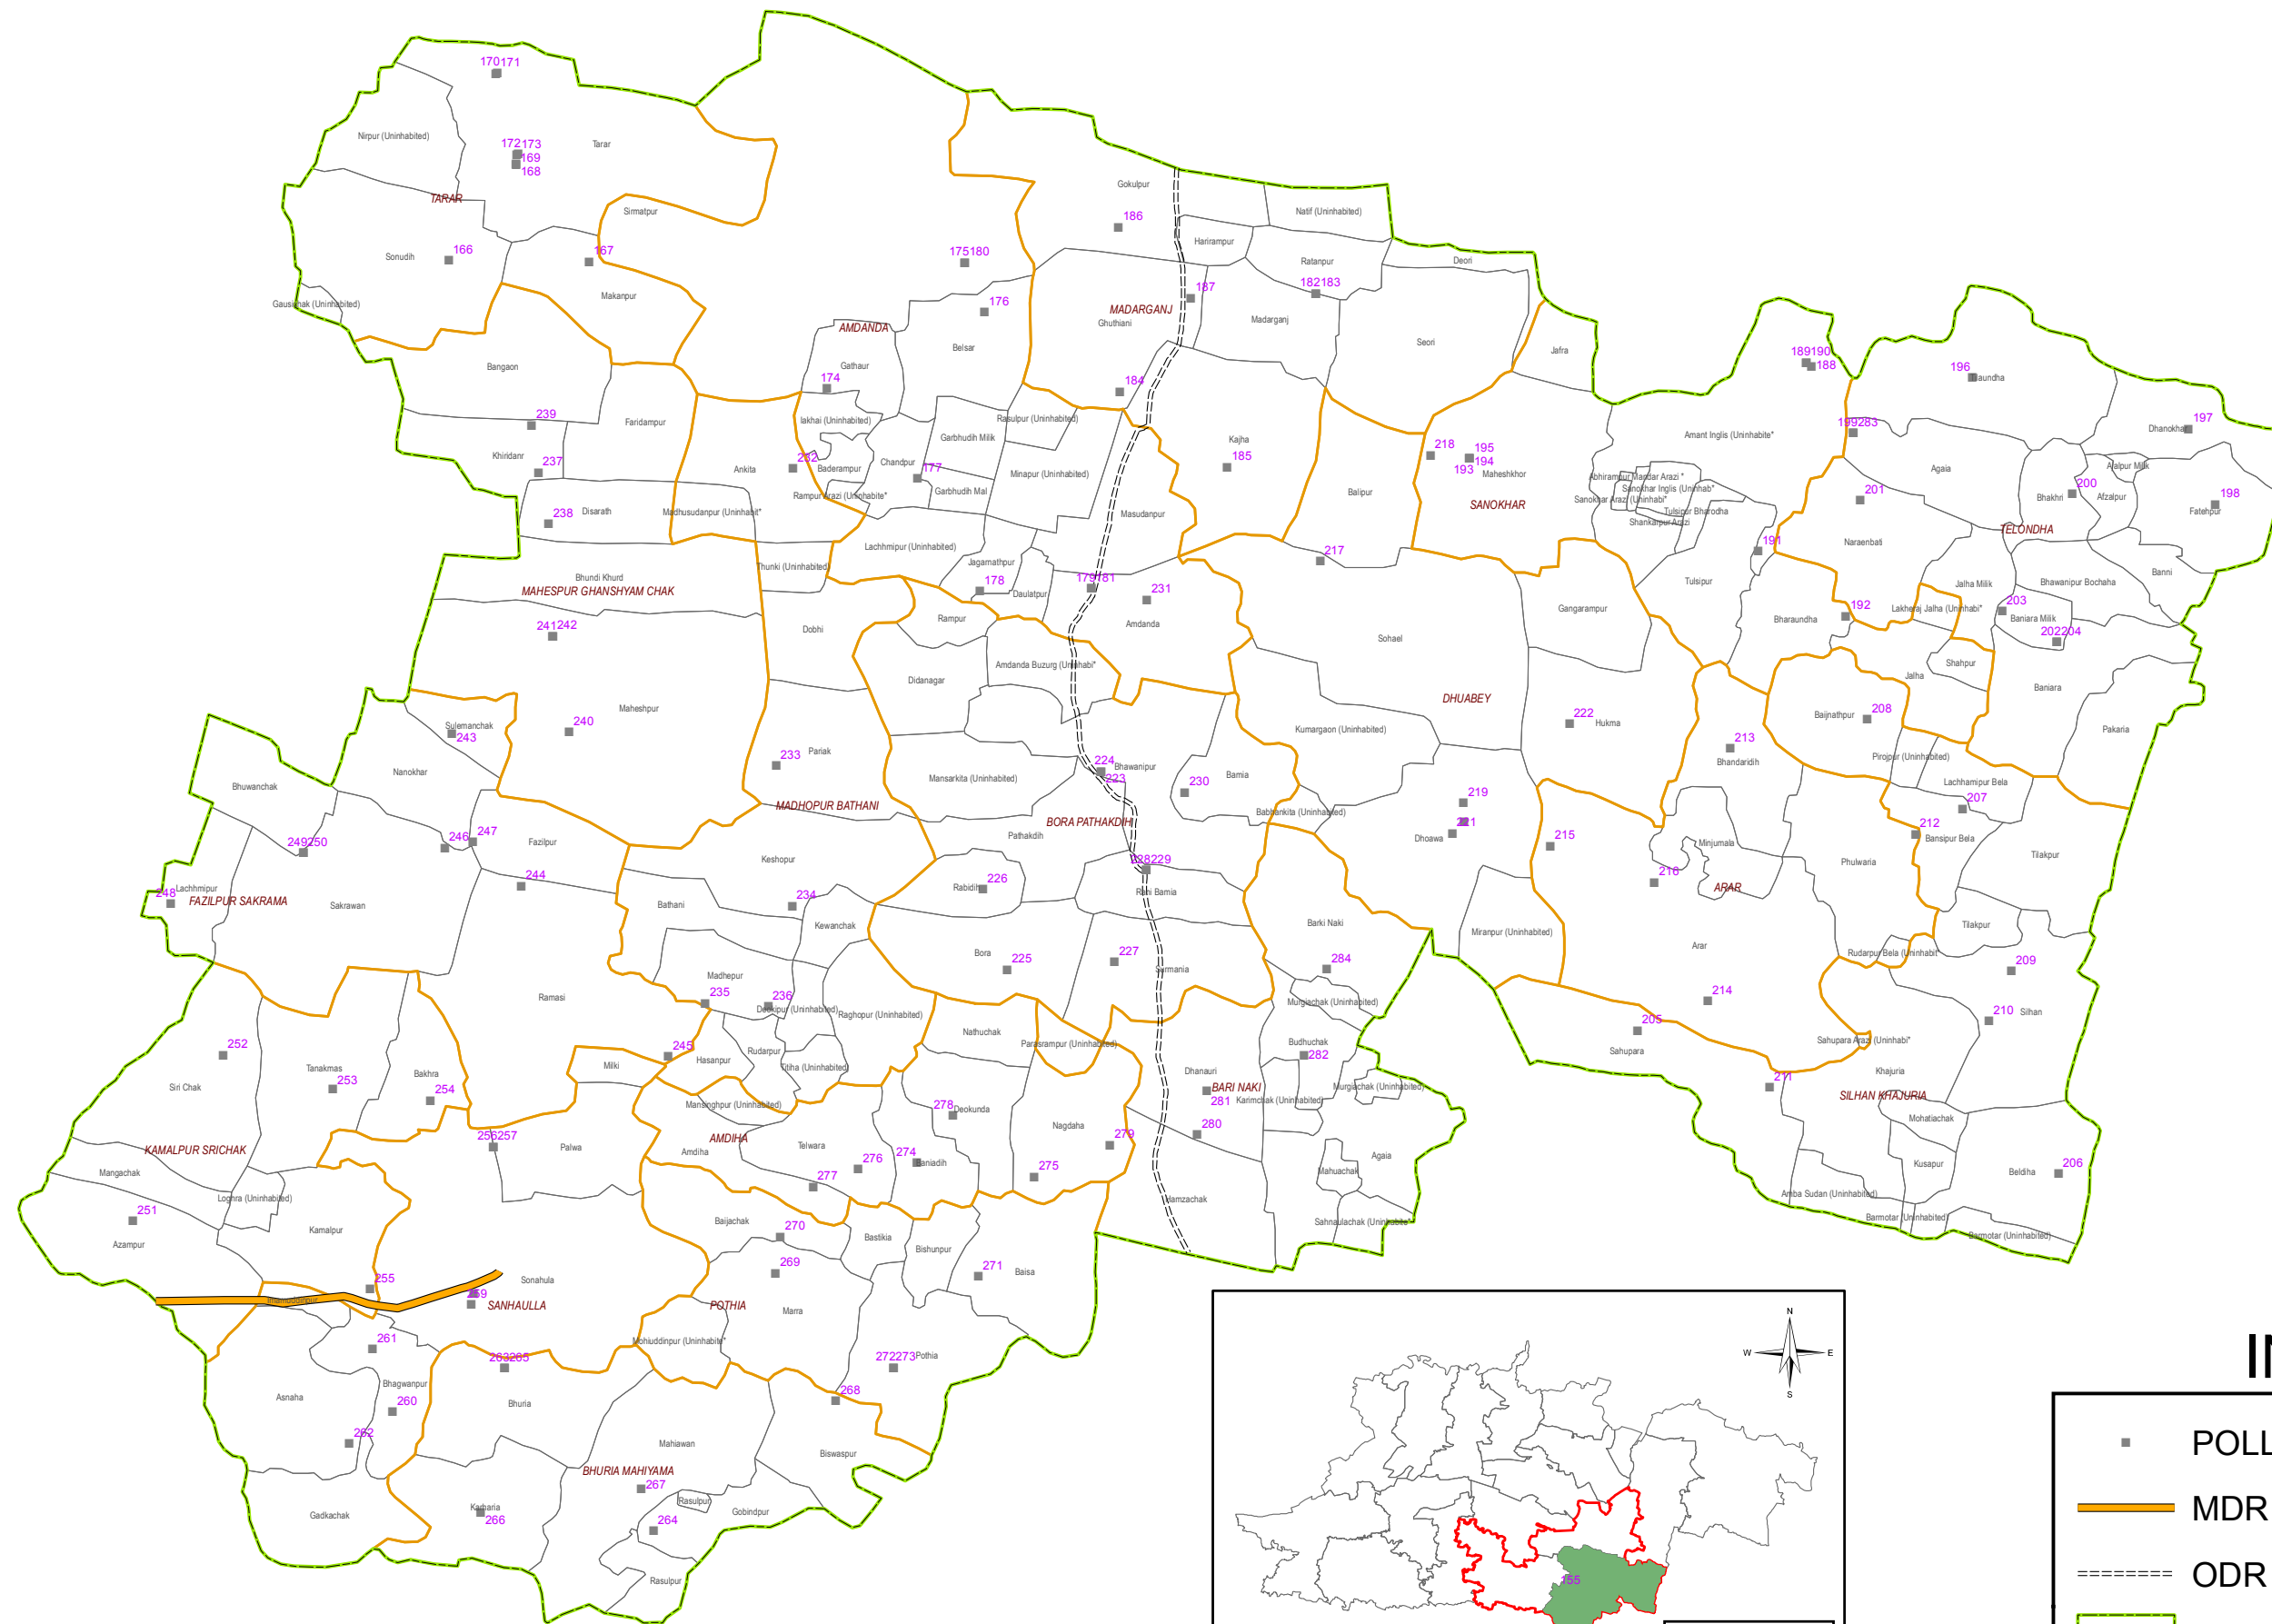

# BOOTH UNDER SANHAULLA BLOCK, BHAGALPUR DISTRICT

## INDEX

- POLLING STATION
- MDR
- ODR
- BLOCK BOUNDARY
- PANCHAYAT BOUNDARY
- VILLAGE BOUNDARY

PREPARED BY:  
**NATIONAL INFORMATICS CENTRE**  
**NIC**  
 THE IT SUPPORT PROFESSIONALS

R.F.-1:65,000