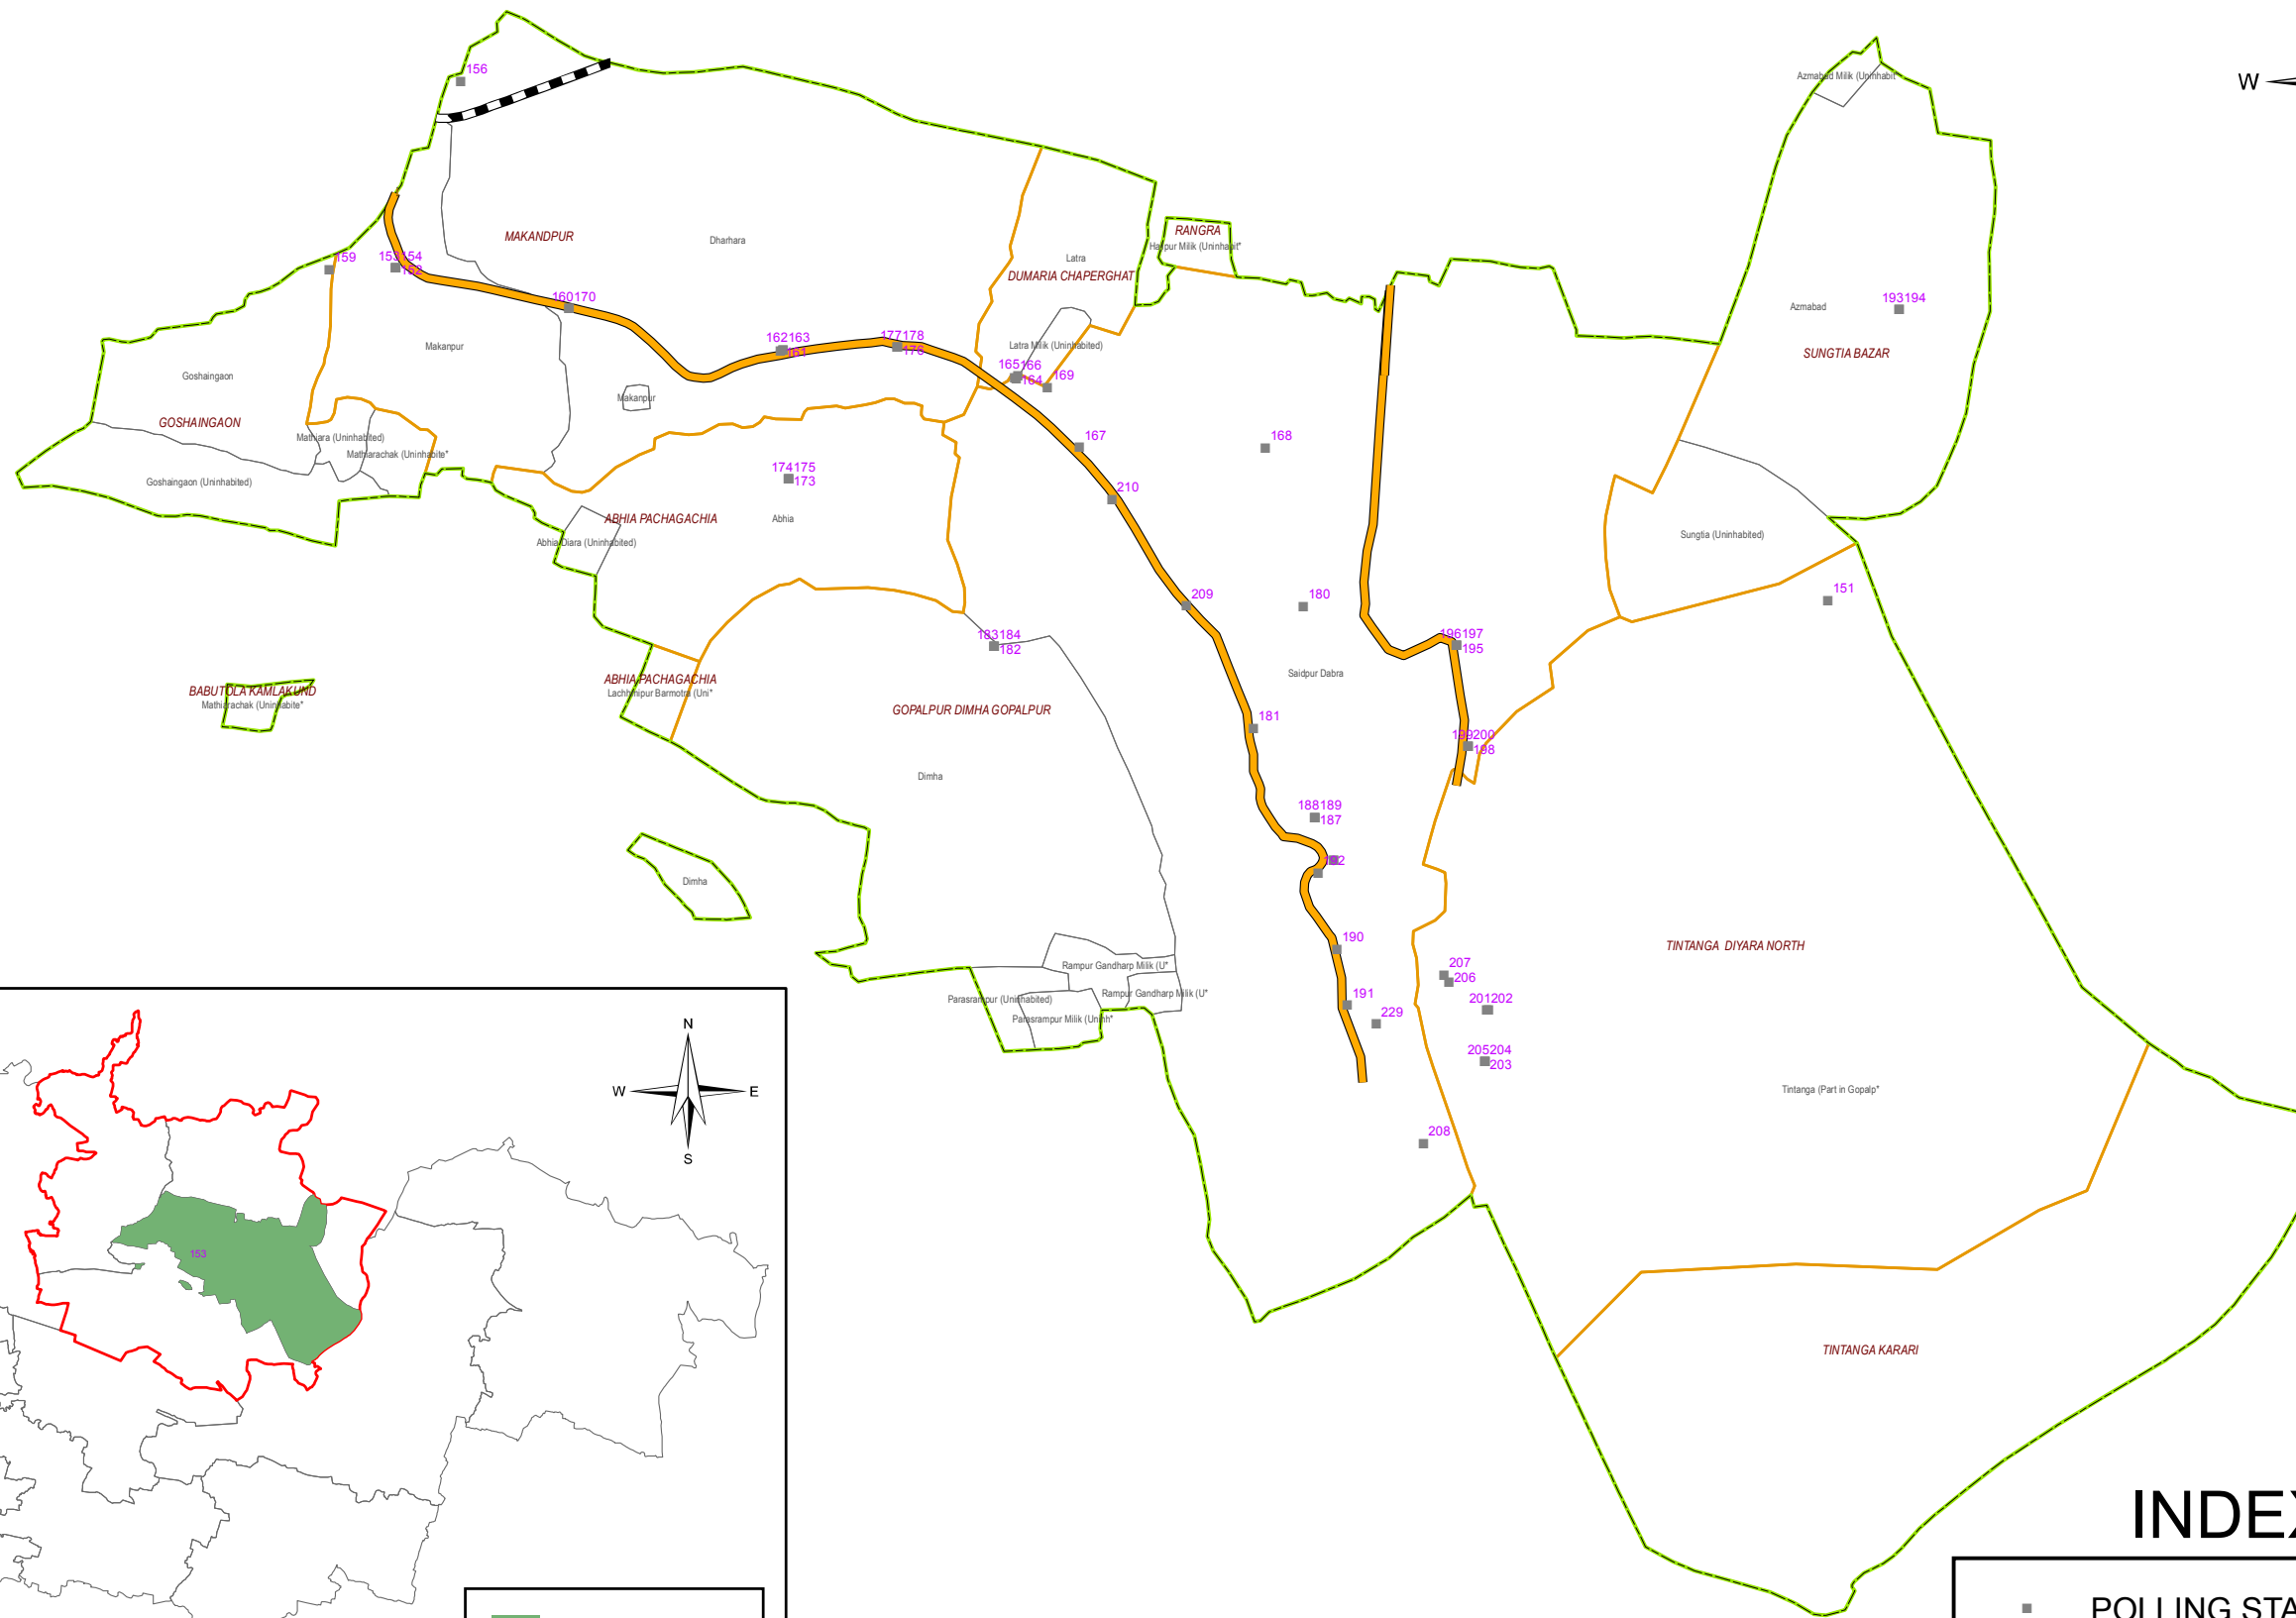

BOOTH UNDER GOPALPUR BLOCK, BHAGALPUR DISTRICT

INDEX

- POLLING STATION
- NH
- MDR
- BLOCK BOUNDARY
- PANCHAYAT BOUNDARY
- VILLAGE BOUNDARY

PREPARED BY:

R.F.-1:65,000