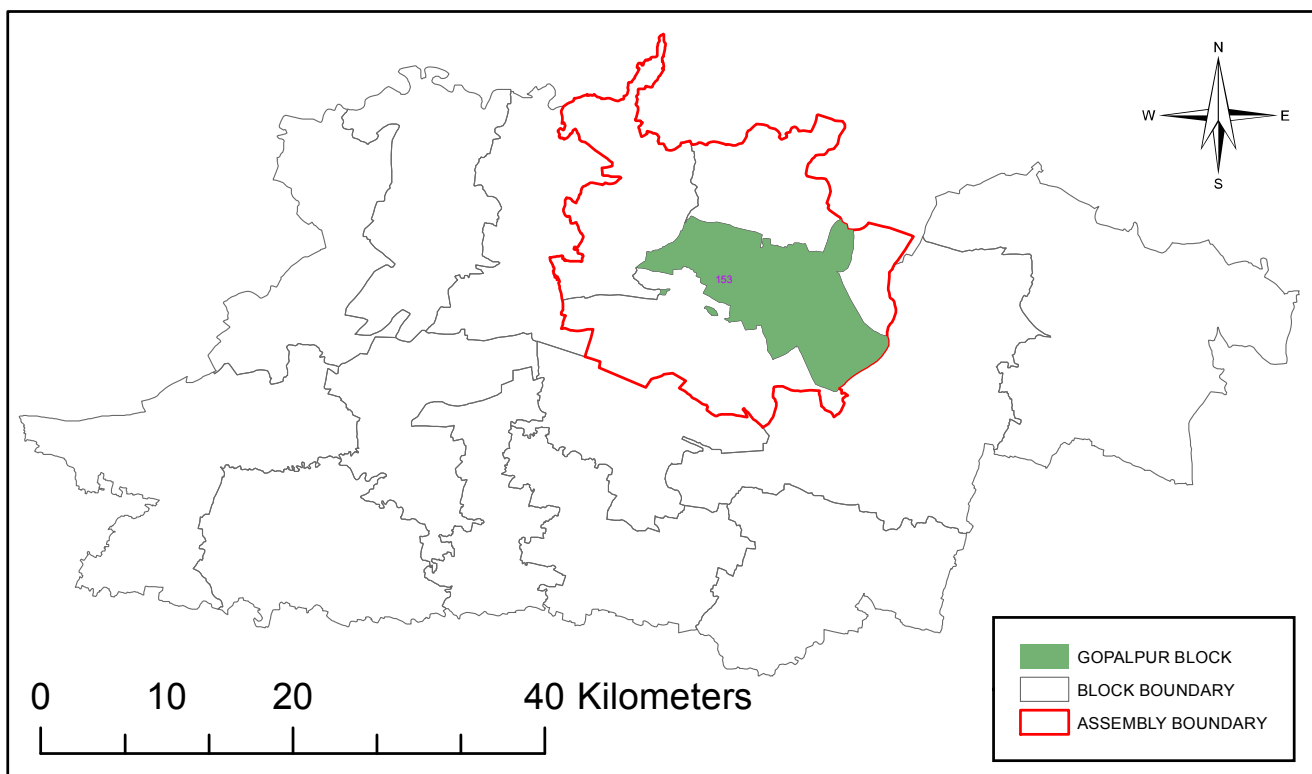

BOOTH UNDER GOPALPUR BLOCK, BHAGALPUR DISTRICT

INDEX

- POLLING STATION
- NH
- MDR
- BLOCK BOUNDARY
- PANCHAYAT BOUNDARY
- VILLAGE BOUNDARY

PREPARED BY:

R.F.-1:65,000