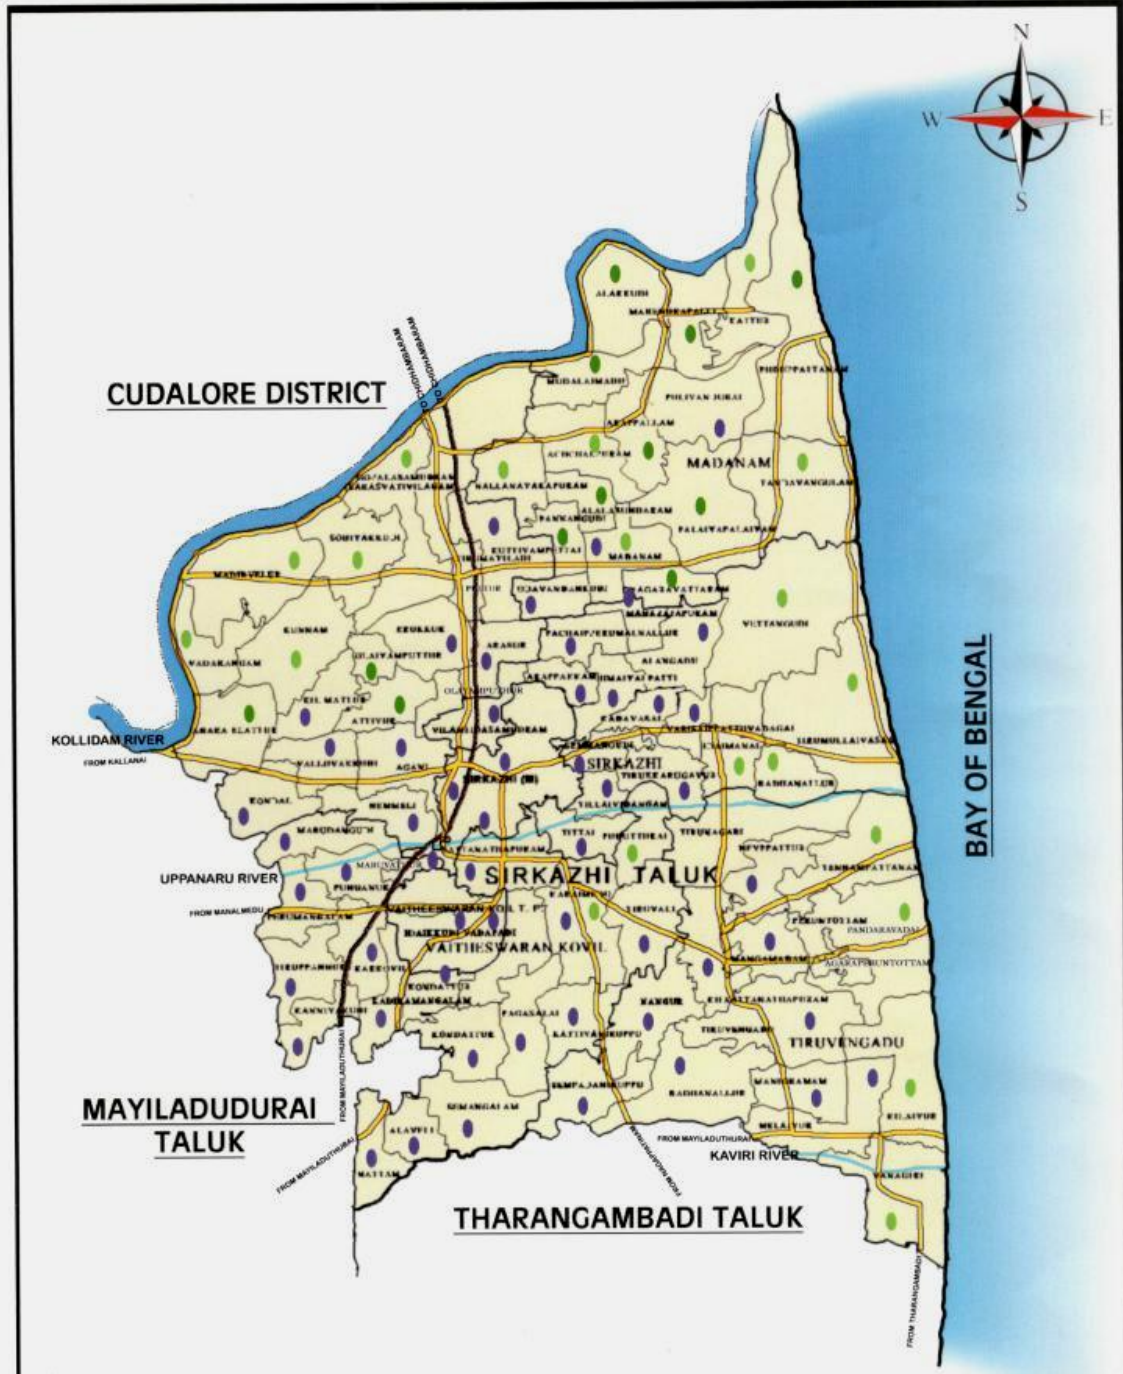

NAGAPPATINAM DISTRICT SIRKAZHI TALUK

- ➔ SIRKAZHI FIRKA
- ➔ THIRUVENGADU FIRKA
- ➔ VAITHISHWARANKOIL FIRKA
- ➔ PUTHUR FIRKA
- ➔ MADHANAM FIRKA

	VERY HIGH VULNERABLE AREA
	HIGH VULNERABLE AREA
	MEDIUM VULNERABLE AREA