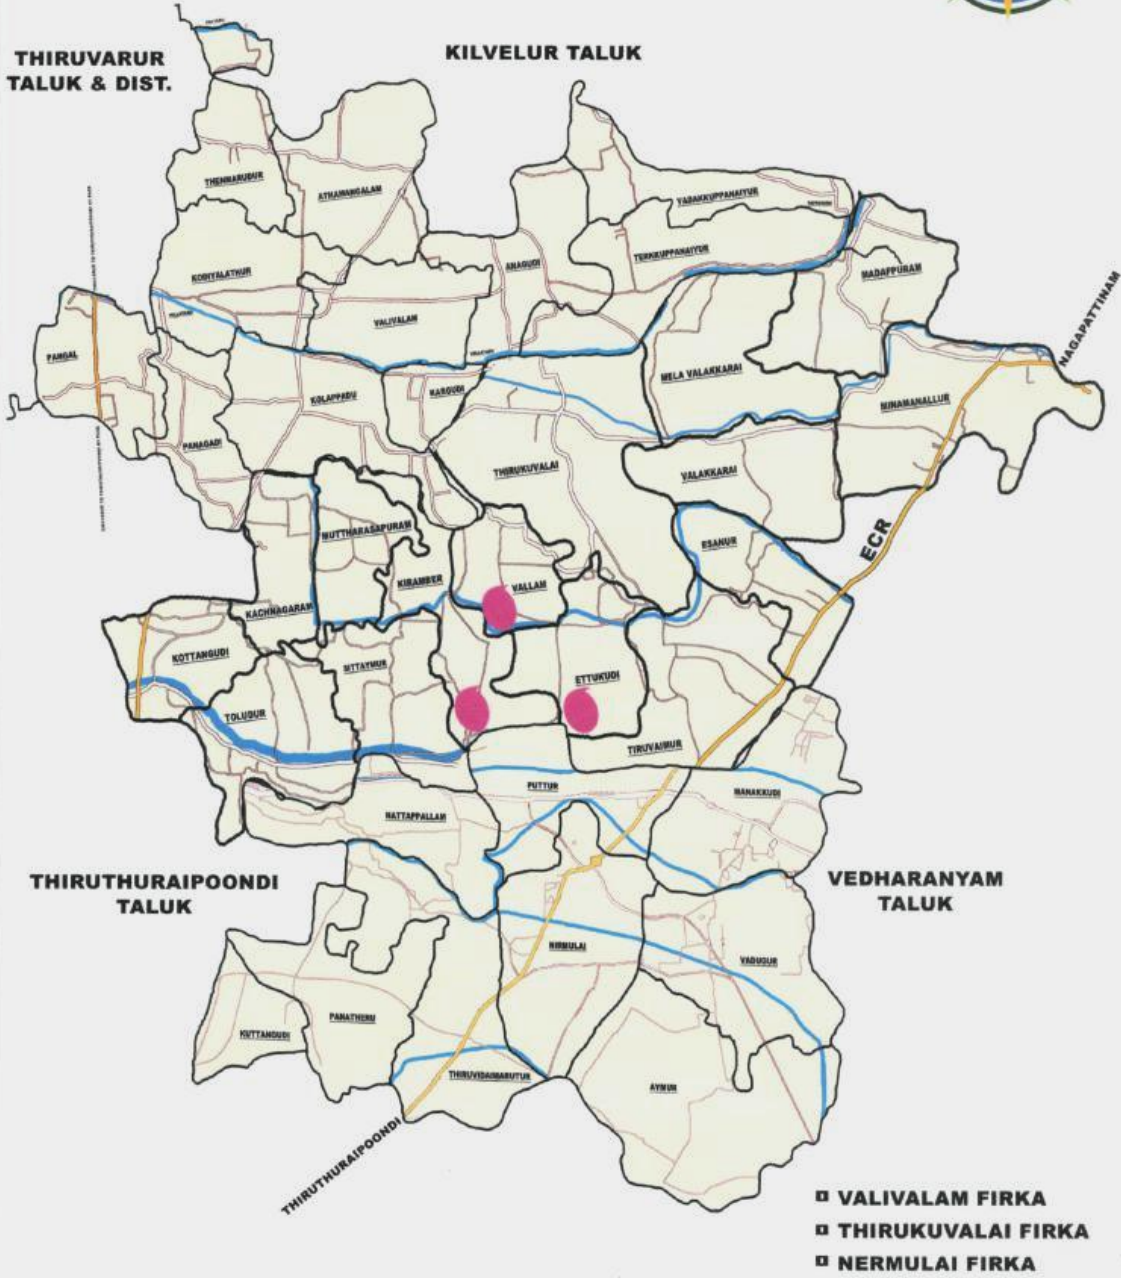

NAGAPPATINAM DISTRICT THIRUKUVALAI TALUK MAP

**THIRUVARUR
TALUK & DIST.**

KILVELUR TALUK

**THIRUTHURAIPOONDI
TALUK**

**VEDHARANYAM
TALUK**

- ▣ VALIVALAM FIRKA
- ▣ THIRUKUVALAI FIRKA
- ▣ NERMULAI FIRKA

	Low Vulnerability
--	----------------------

▣ **TERGUPOIGAINALLUR FIRKA**

Thirukkuvallai Taluk

S. No.	Very Highly Vulnerable Villages	Highly Vulnerable Villages	Medium Vulnerable Villages	Low Vulnerable Villages
1.	-	-	-	Ettukkudi
2.	-	-	-	Vallam
3.	-	-	-	Keerambar