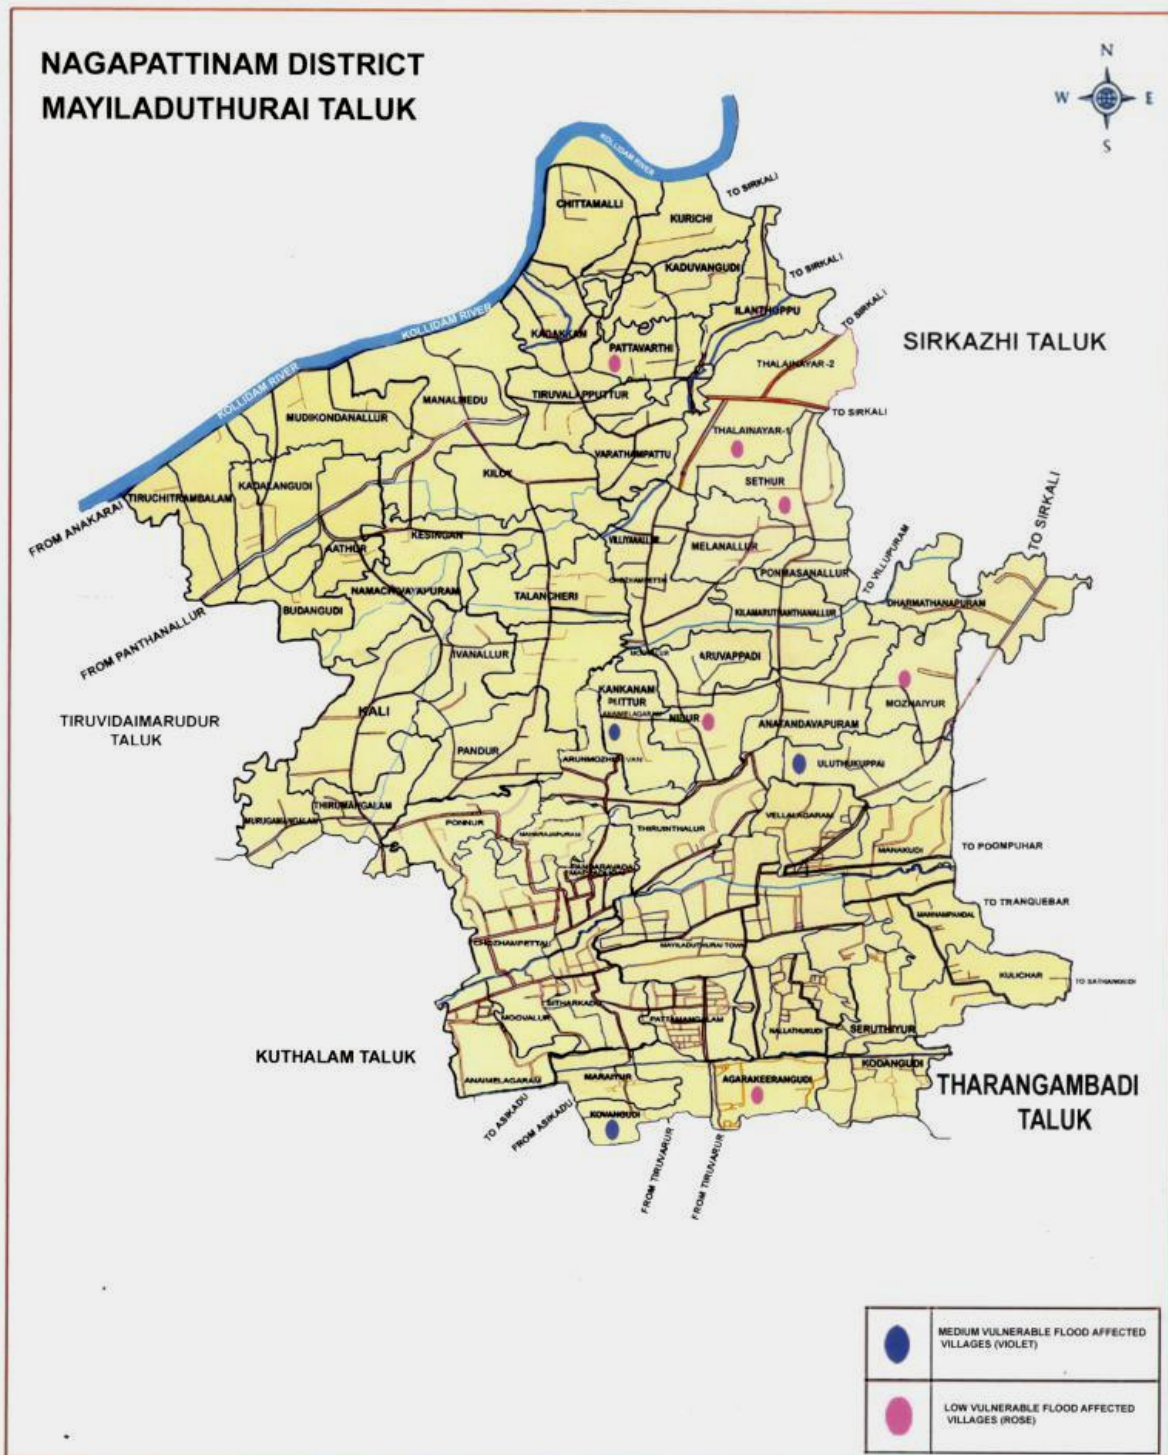

MAP SHOWING THE DETAILS OF FLOOD AFFECTING MEDIUM AND LOW VULNERABLE VILLAGES IN MAYILADUTHURAI TALUK OF NAGAPATTINAM DISTRICT

Mayiladuthurai Taluk

S. No.	Very Highly Vulnerable Villages	Highly Vulnerable Villages	Medium Vulnerable Villages	Low Vulnerable Villages
	-	-	Kanganaputhur	Nidur
	-	-	Pattavarthi	Mozhaiyur
	-	-	Mayiladuthurai	Agarakeerangudi
	-	-	-	Sethur
	-	-	-	Pattavarthi
	-	-	-	Thalainayaru-1