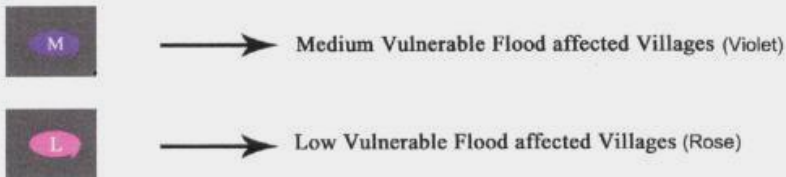

MAP SHOWING THE DETAILS OF FLOOD AFFECTING MEDIUM AND LOW VULNERABLE VILLAGES IN KUTHALAM TALUK OF NAGAPATTINAM DISTRICT

NAGAPATTINAM DISTRICT
KUTHALAM TALUK

KUTTALAM TALUK

S. No.	Very Highly Vulnerable Villages	Highly Vulnerable Villages	Medium Vulnerable Villages	Low Vulnerable Villages
1.	-	-	Alangudi	Kuttalam
2.	-	-	Thozhuthalangudi	Inam Umampalpuram
3.	-	-	Mathirimangalam	Melaiyur
4.	-	-	Thiruvangadu	Inam Thiruvangadu
5.	-	-	Thiruvavaduthurai	Asikkadu
6.	-	-	Shethirapalapuram	Vazhuvur
7.	-	-	Keezhaparuthigudi	Thathangudi
8.	-	-	Melaparuthigudi	Palaiyagudalur
9.	-	-	Konerirajapuram	Kokkur
10.	-	-	Konerirajapuram -1	Maruthur
11.	-	-	Karuppur	Kangivai
12.	-	-	Peravur	Kodimangalam
13.	-	-	Arivalur	Melaagalangan
14.	-	-	Kazhanivasal	Sivanaragaram
15.	-	-	Gangatharapuram	
16.	-	-	Thirunalkondacherry	
17.	-	-	Sengudi	
18.	-	-	Kothangudi	
19.	-	-	Manthai	