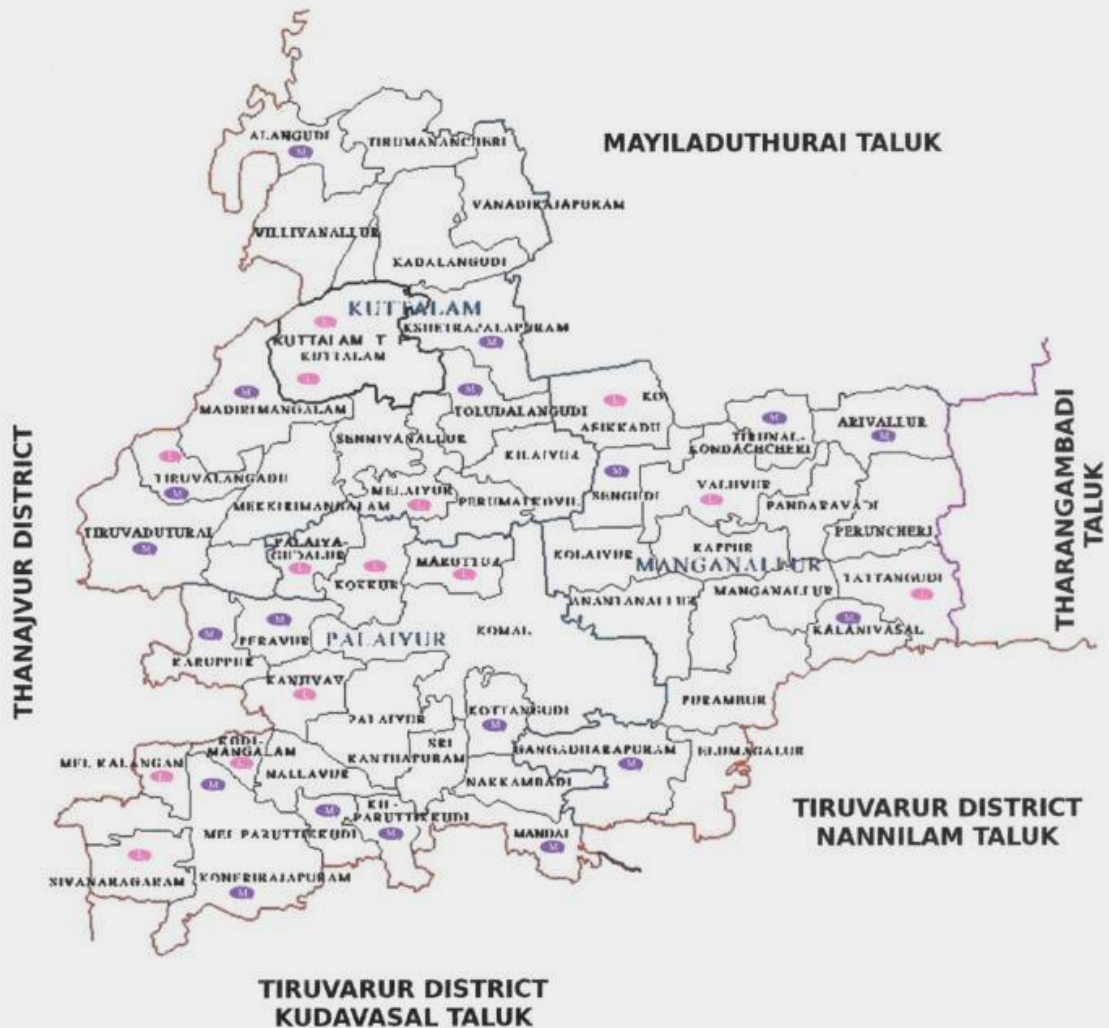

MAP SHOWING THE DETAILS OF FLOOD AFFECTING MEDIUM AND LOW VULNERABLE VILLAGES IN KUTHALAM TALUK OF NAGAPATTINAM DISTRICT

NAGAPATTINAM DISTRICT
KUTHALAM TALUK

KUTTALAM TALUK

S. No.	Very Highly Vulnerable Villages	Highly Vulnerable Villages	Medium Vulnerable Villages	Low Vulnerable Villages
1.	-	-	Alangudi	Kuttalam
2.	-	-	Thozhuthalangudi	Inam Umampalpuram
3.	-	-	Mathirimangalam	Melaiyur
4.	-	-	Thiruvangadu	Inam Thiruvangadu
5.	-	-	Thiruvavaduthurai	Asikkadu
6.	-	-	Shethirapalapuram	Vazhuvur
7.	-	-	Keezhaparuthigudi	Thathangudi
8.	-	-	Melaparuthigudi	Palaiyagudalur
9.	-	-	Konerirajapuram	Kokkur
10.	-	-	Konerirajapuram -1	Maruthur
11.	-	-	Karuppur	Kangivai
12.	-	-	Peravur	Kodimangalam
13.	-	-	Arivalur	Melaagalangan
14.	-	-	Kazhanivasal	Sivanaragaram
15.	-	-	Gangatharapuram	
16.	-	-	Thirunalkondacherry	
17.	-	-	Sengudi	
18.	-	-	Kothangudi	
19.	-	-	Manthai	