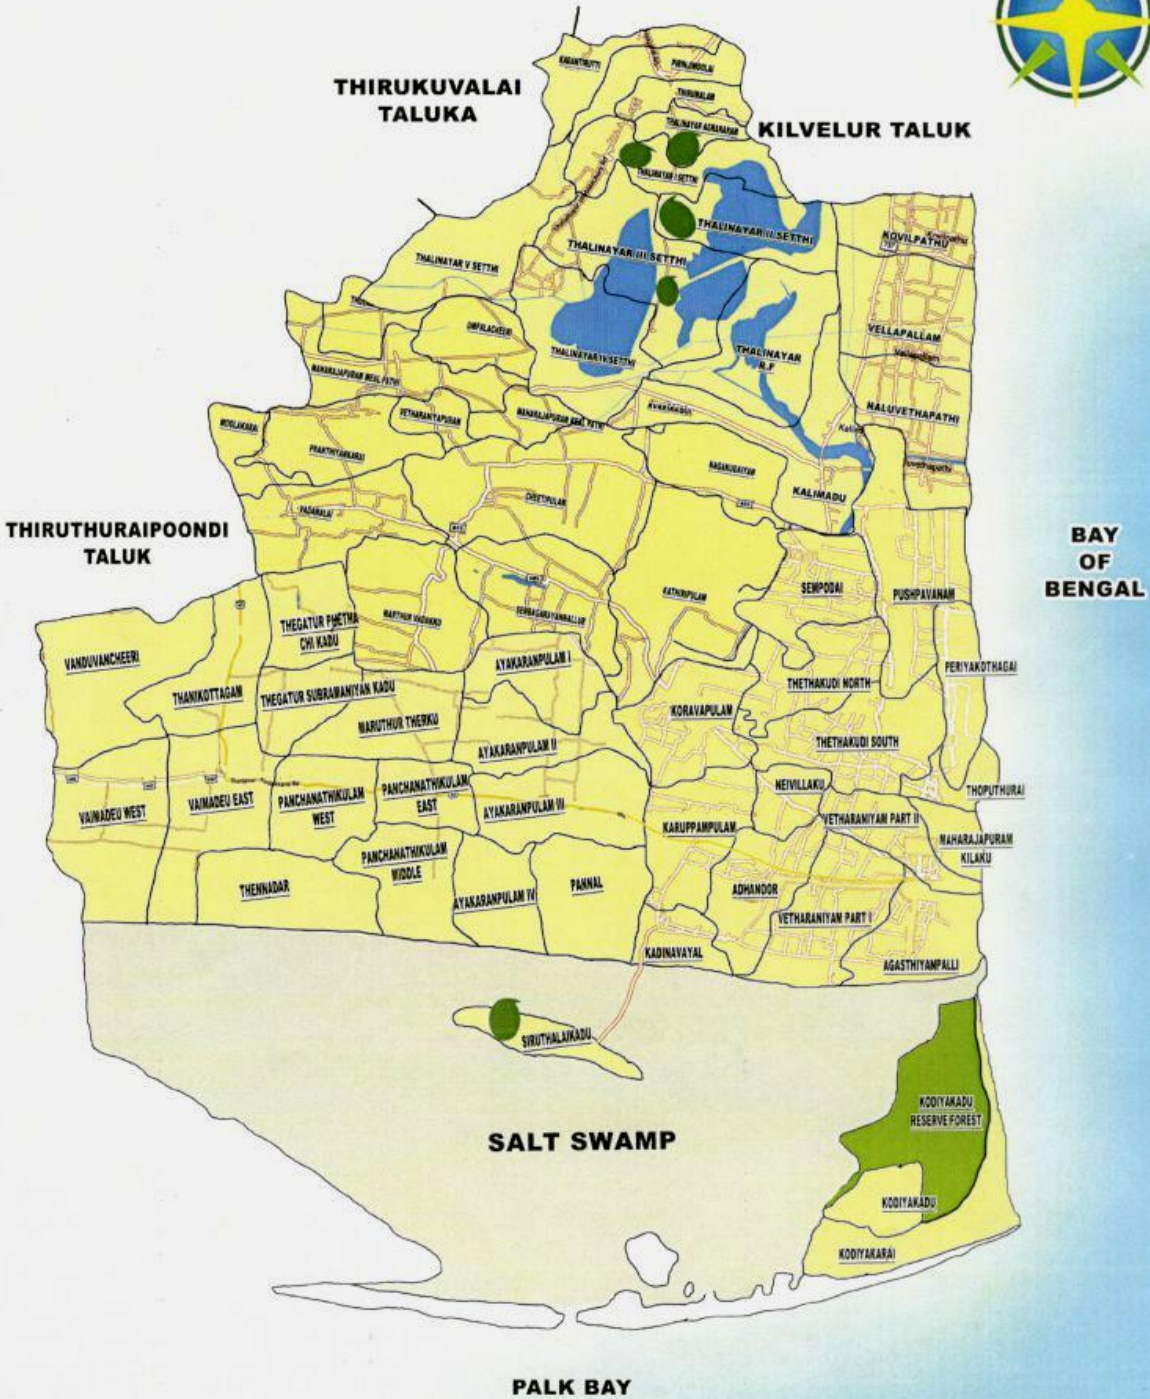

NAGAPPATINAM DISTRICT VEDARANYAM TALUK MAP

Vedaranyam Taluk

S. No.	Very Highly Vulnerable Villages	Highly Vulnerable Villages	Medium Vulnerable Villages	Low Vulnerable Villages
1.	Thagattur Petthachikadu (Nochigotagam)	Thalainayar 1 st –Sethi (Palayattankarai)	Maharajapuram Kilpathi	Vellappallam
2.	Umbalacheri	Thalainayar Agarakaram (Palayattankarai)	Vedaranyapuram	Naluvethapathi
3.	Dhulashapuram (Sakkai)	Thalainayar 2 nd –Sethi (Velani Munthal, Palayattankarai)	Thennadar	Thalainayaru 5 th Shetthi
4.	Pranthiyankarai (Periyakovilpathu)	Thalainayar 3 rd –Sethi (Vandal, Kunduranveli)	Kodiyakkadu	Kovilpatthu
5.	Andagadurai	Panchanathi Neduseti (Siruthalaikadu)	Thirumalam	Vadamalai
6.	Maharajapuram Melpathi	-	Princhimoolai	Chettipulam
7.	Kallimedu (Avarikadu)	-	Thalainayaru 4 th Shethi	Sembaharayanallur
8.	-	-	Kadamdetthi	Marudhur North
9.	-	-	Vaimedu West	Marudhur South
10.	-	-	Kodiyakkarai	Ayyakkaranpulam 1
11.	-	-	Moolakkarai	Ayyakkaranpulam 2
12.	-	-	-	Ayyakkaranpulam 3
13.	-	-	-	Ayyakkaranpulam 4
14.	-	-	-	Panchanathikulam West
15.	-	-	-	Panchanathikulam East
16.	-	-	-	Vanduvancheri
17.	-	-	-	Thanikkotagam
18.	-	-	-	Pannal
19.	-	-	-	Vaimedu East
20.	-	-	-	Agasthiyampalli
21.	-	-	-	Pushpavanam
22.	-	-	-	Sempodai

S. No.	Very Highly Vulnerable Villages	Highly Vulnerable Villages	Medium Vulnerable Villages	Low Vulnerable Villages
23.	-	-	-	Thethakudi South
24.	-	-	-	Thethakudi North
25.	-	-	-	Aathanur
26.	-	-	-	Kadinavayal
27.	-	-	-	Kuravapulam
28.	-	-	-	Karupampulam
29.	-	-	-	Neivelakku
30.	-	-	-	Thoppudhurai
31.	-	-	-	Maharajapuram East
32.	-	-	-	Vedaranyam Pagam 1
33.	-	-	-	Periyakutthagai
34.	-	-	-	Nagadaiyan
35.	-	-	-	Thagattursupramani yankadu
36.	-	-	-	Katthripulam