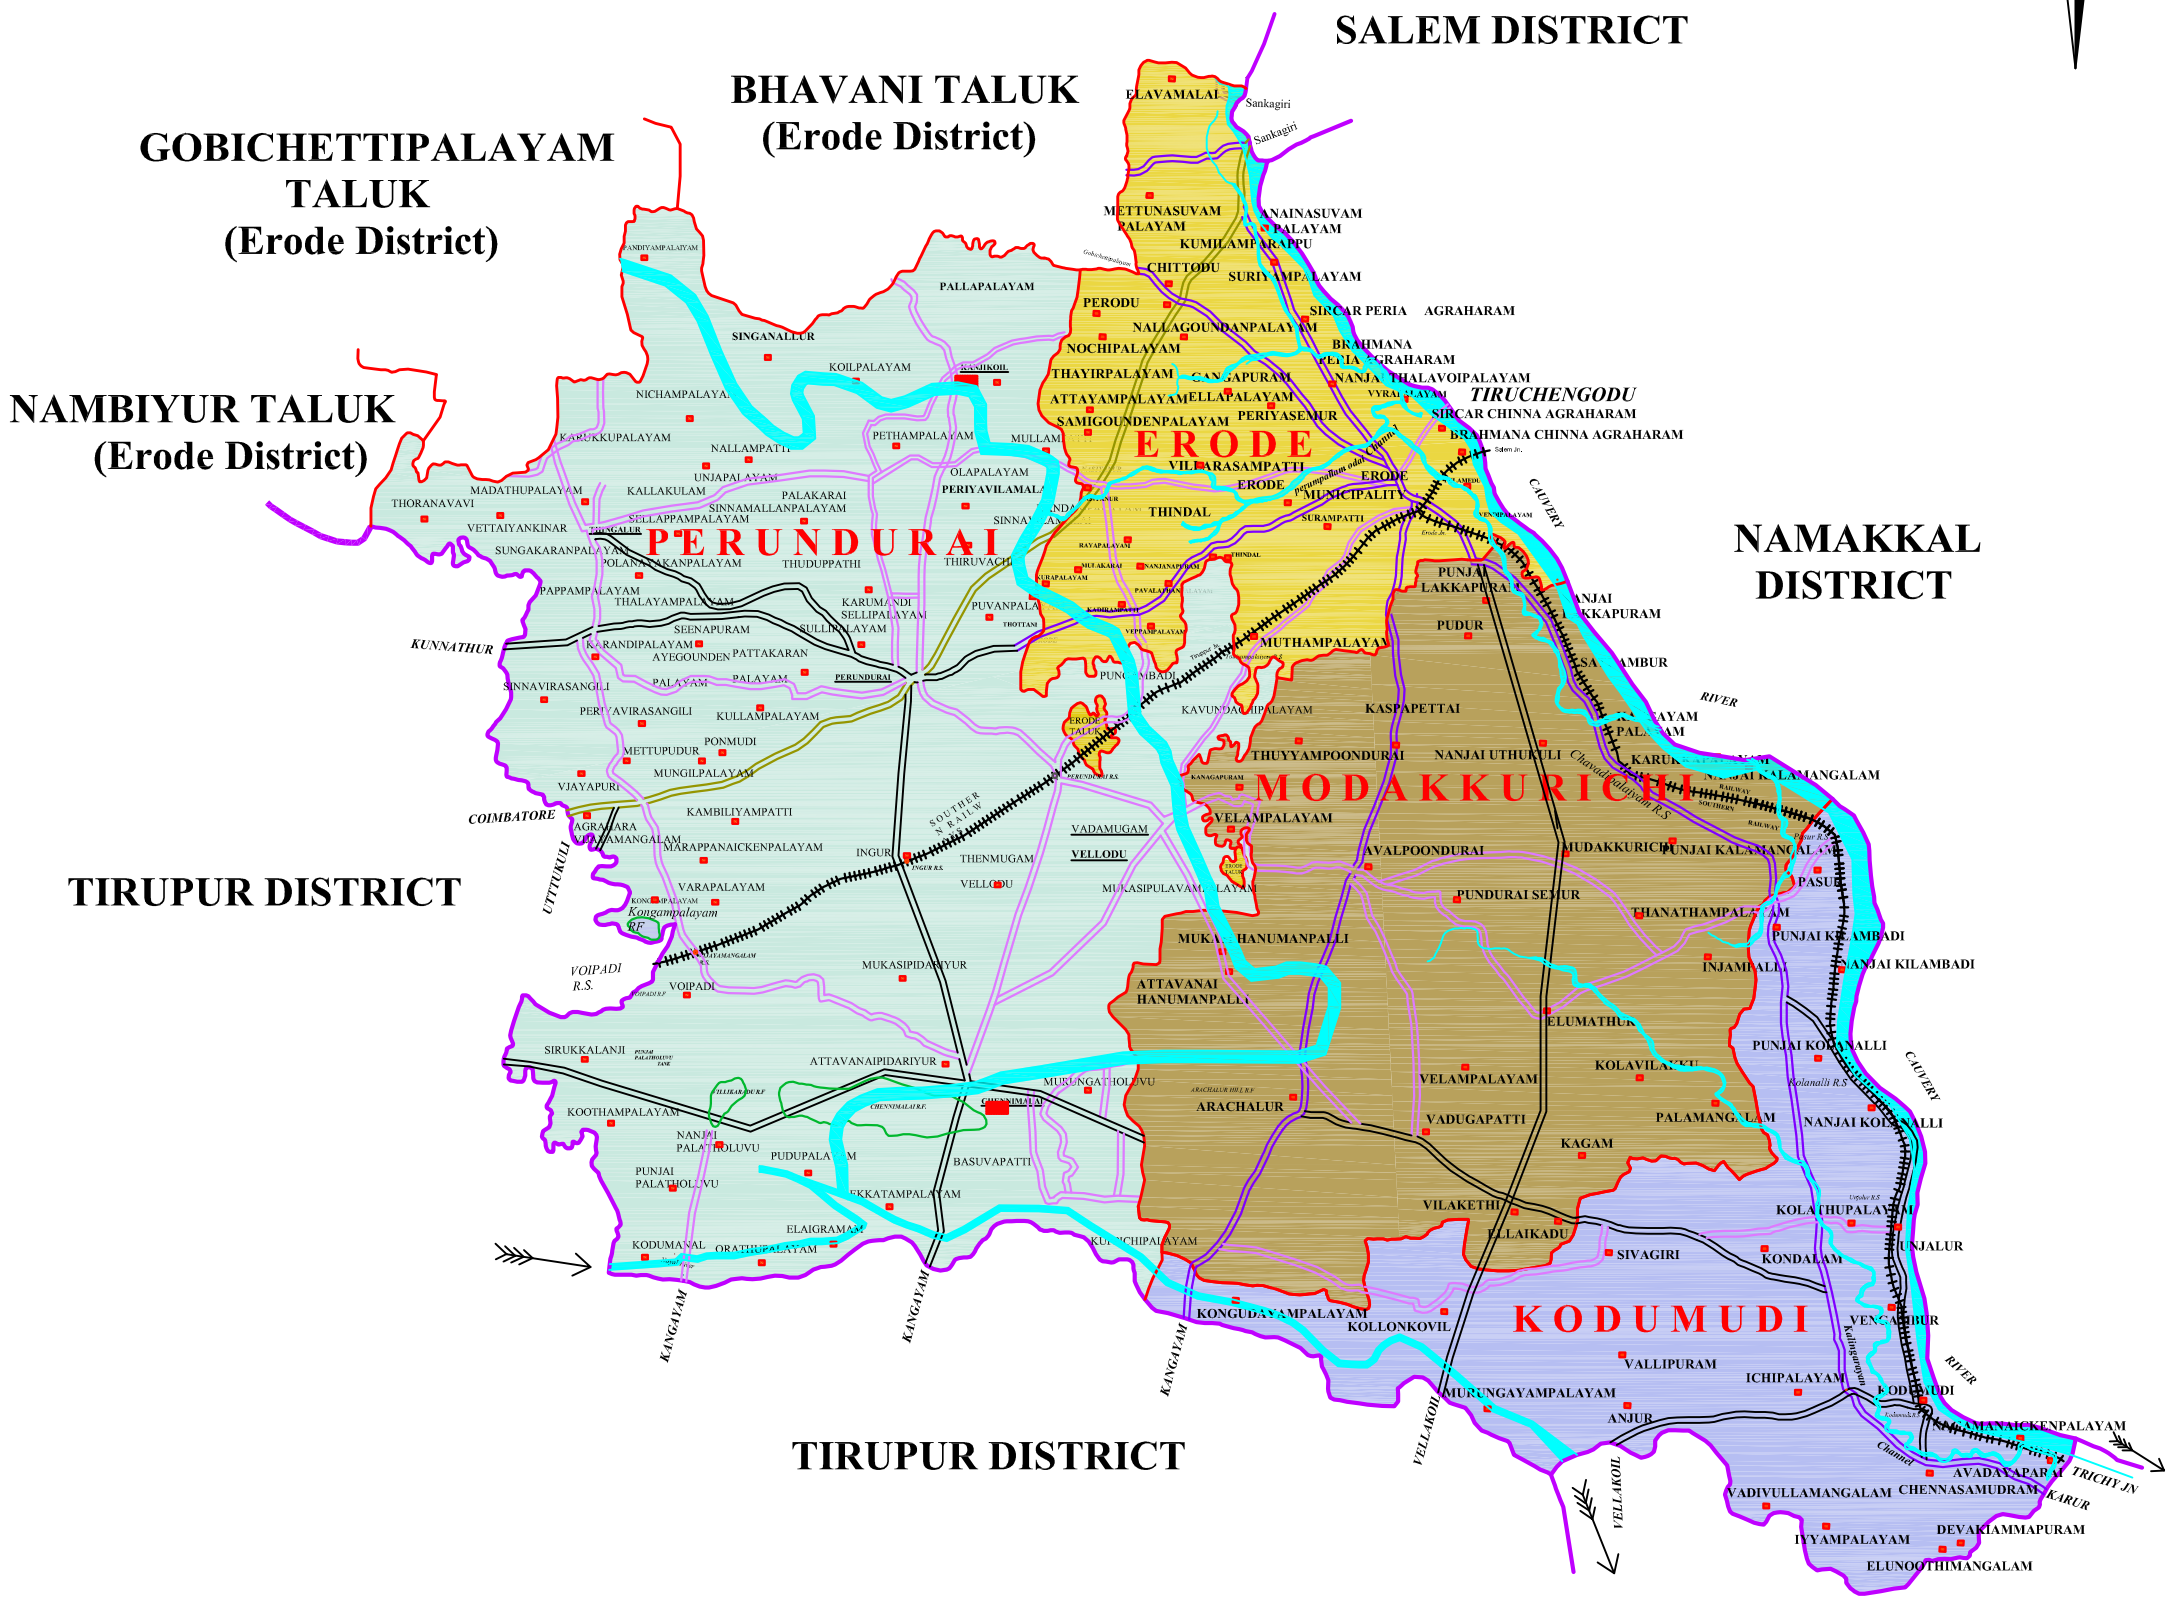

# ERODE DIVISION

## ERODE DISTRICT

S.No		Taluk	No of Firka	No of Villages
1	<span style="display: inline-block; width: 15px; height: 15px; background-color: yellow; border: 1px solid black;"></span>	Erode	3	41
2	<span style="display: inline-block; width: 15px; height: 15px; background-color: brown; border: 1px solid black;"></span>	Modakkurichi	3	29
3	<span style="display: inline-block; width: 15px; height: 15px; background-color: blue; border: 1px solid black;"></span>	Kodumudi	3	24
4	<span style="display: inline-block; width: 15px; height: 15px; background-color: green; border: 1px solid black;"></span>	Perundurai	5	72
Total			14	166

### REFERENCE

<span style="display: inline-block; width: 20px; border-bottom: 2px solid purple;"></span>	DISTRICT BOUNDARY
<span style="display: inline-block; width: 20px; border-bottom: 2px solid red;"></span>	TALUK BOUNDARY
<span style="display: inline-block; width: 20px; border-bottom: 3px double yellow;"></span>	NATIONAL HIGHWAYS
<span style="display: inline-block; width: 20px; border-bottom: 3px double purple;"></span>	STATE HIGHWAYS
<span style="display: inline-block; width: 20px; border-bottom: 2px solid black;"></span>	MAJOR DIST ROADS
<span style="display: inline-block; width: 20px; border-bottom: 1px solid black;"></span>	OTHER DIST ROADS
<span style="display: inline-block; width: 20px; height: 10px; background-color: lightblue; border: 1px solid black;"></span>	RIVER
<span style="display: inline-block; width: 20px; border-bottom: 2px solid green;"></span>	RESERVED FOREST
<span style="display: inline-block; width: 10px; height: 10px; background-color: red; border: 1px solid black;"></span>	VILLAGE SITE