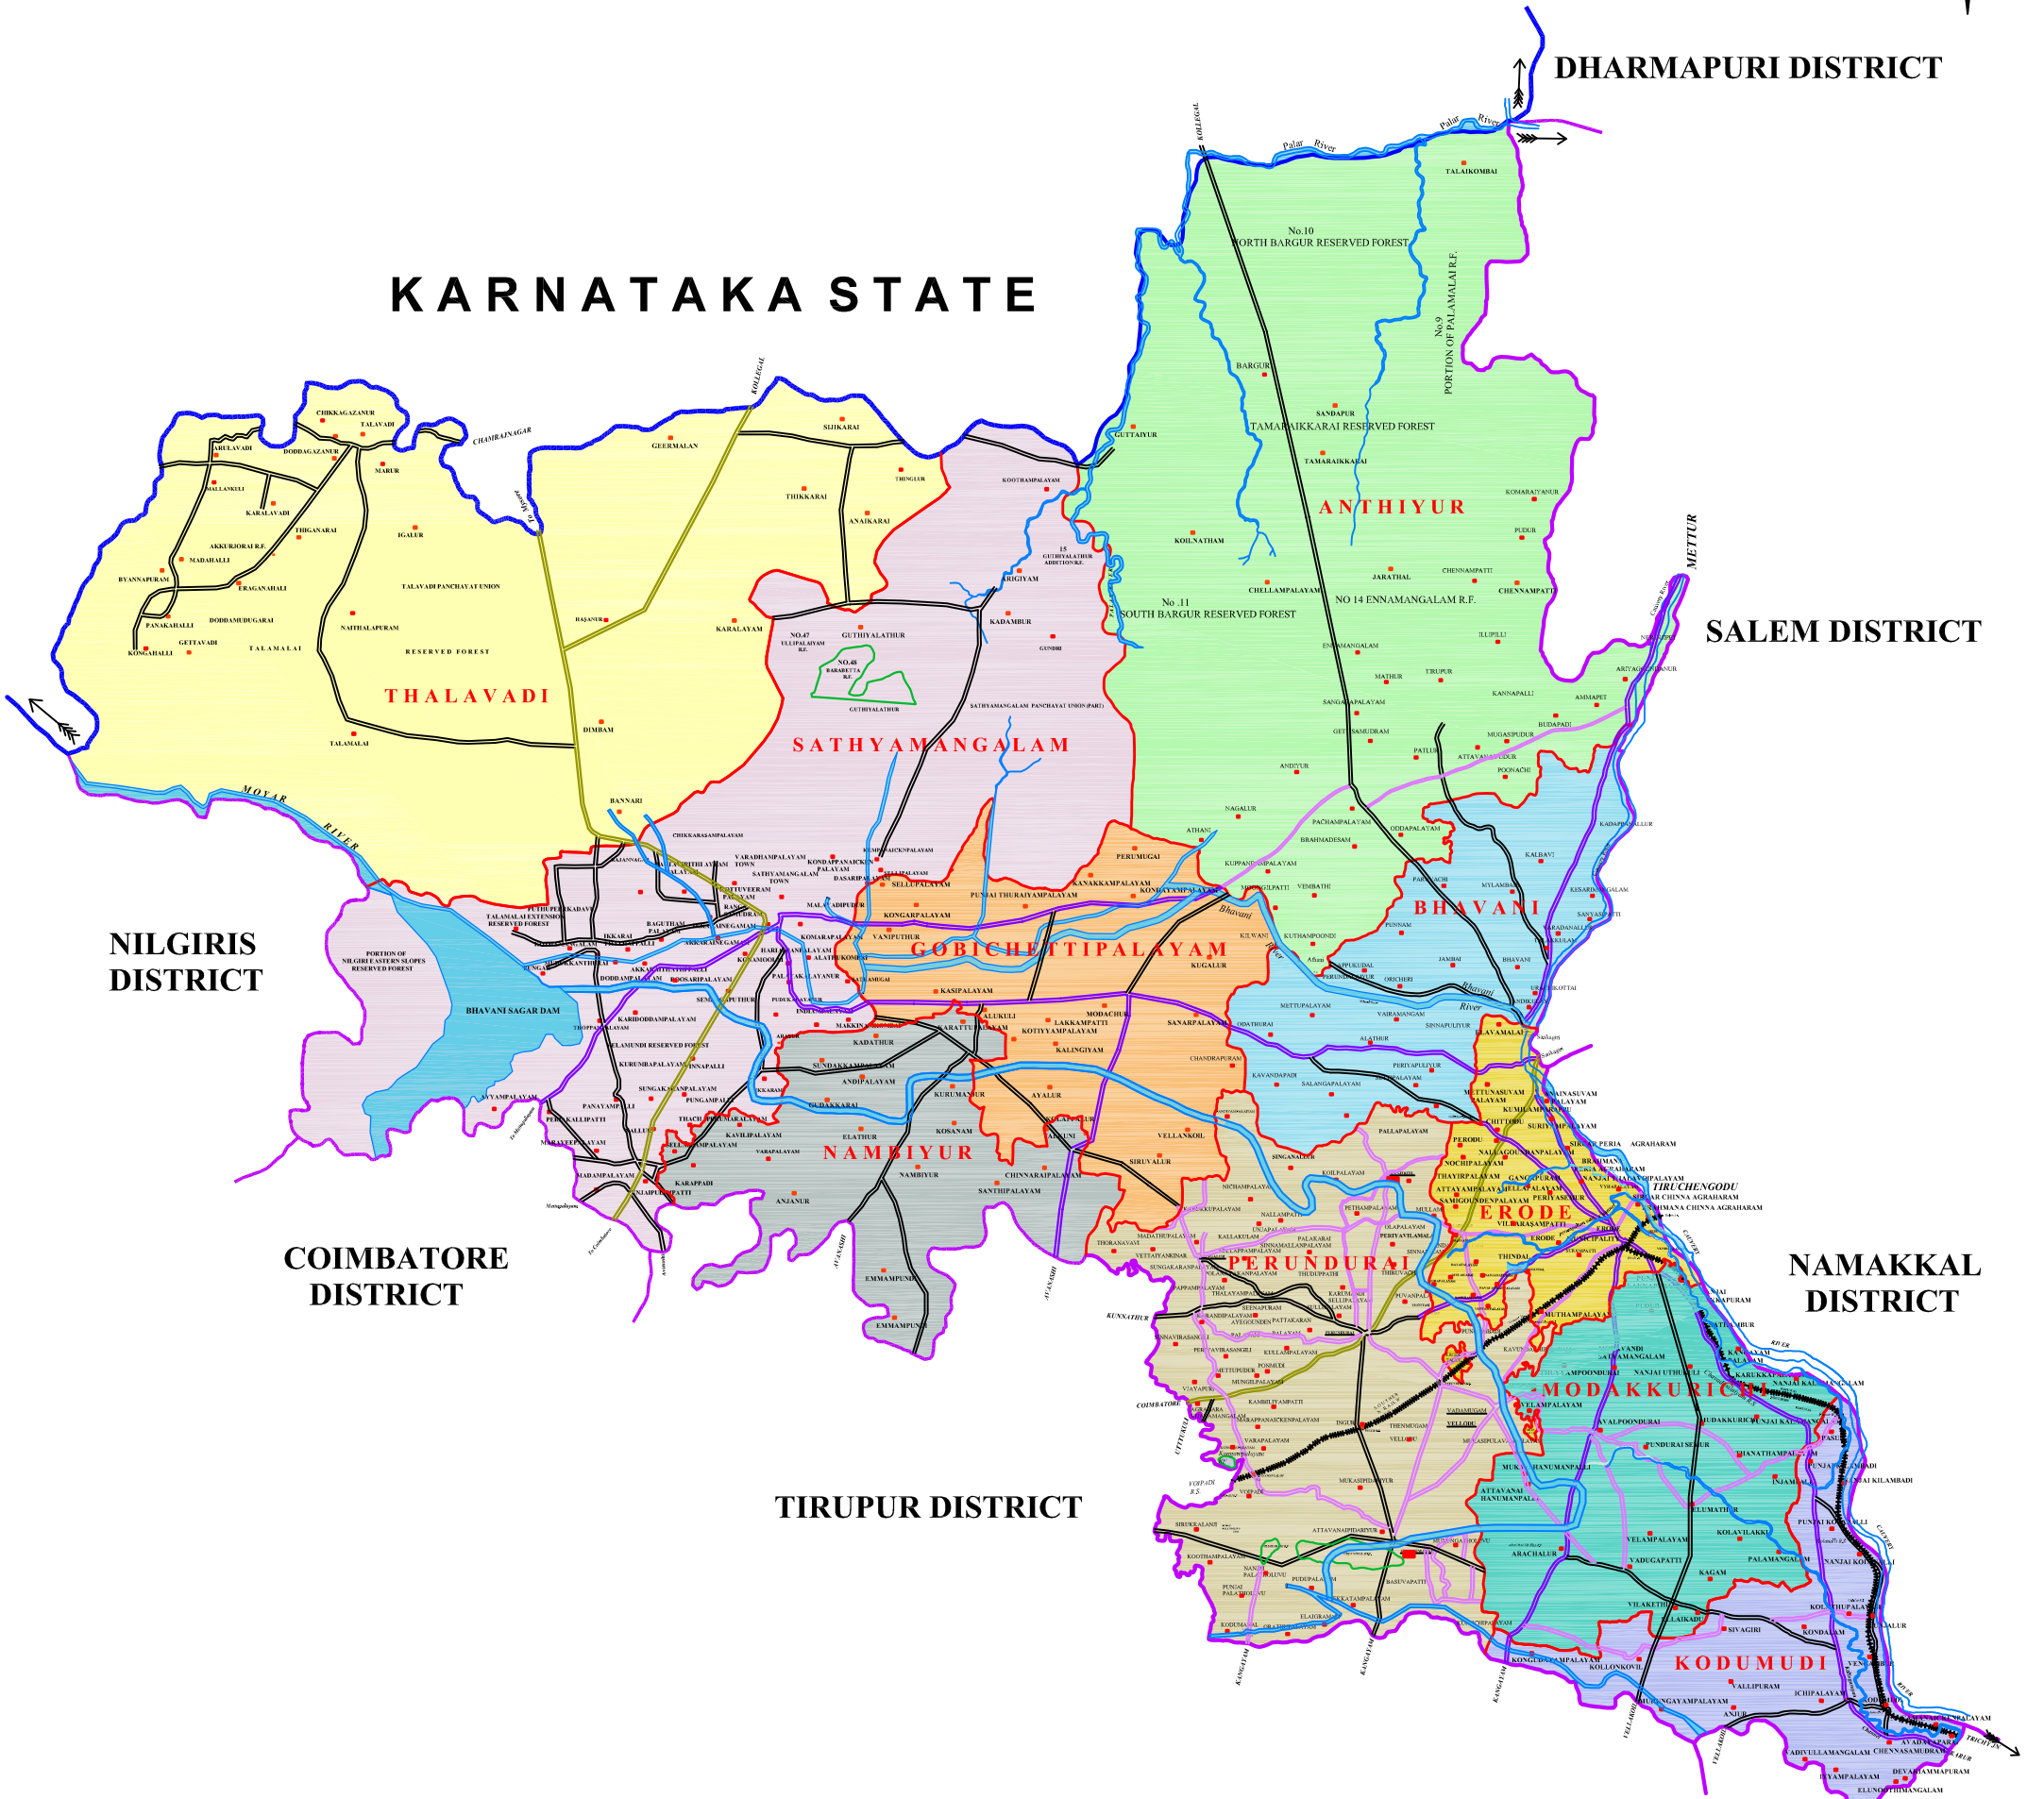

ERODE DISTRICT

S.No	Taluk	No of Firka	No of Villages
1	Erode	3	41
2	Modakkurichi	3	29
3	Kodumudi	3	24
4	Perundurai	5	72
5	Gobichettipalayam	5	51
6	Bhavani	3	29
7	Anthiyur	4	30
8	Sathyamangalam	5	52
9	Thalavadi	1	20
10	Nambiyur	3	27
Total		35	375

Shri M.GNANASEKARAN B.A.
ASSISTANT DIRECTOR OF SURVEY

Shrimathi S.KAVITHA B.Sc.,MBA.
DISTRICT REVENUE OFFICER

Shri Dr. S.PRABHAKAR, I.A.S.
DISTRICT COLLECTOR

REFERENCE

	STATE BOUNDARY
	DISTRICT BOUNDARY
	TALUK BOUNDARY
	NATIONAL HIGHWAYS
	STATE HIGHWAYS
	MAJOR DIST ROADS
	OTHER DIST ROADS
	RIVER
	RESERVED FOREST
	VILLAGE SITE

Not to Scale