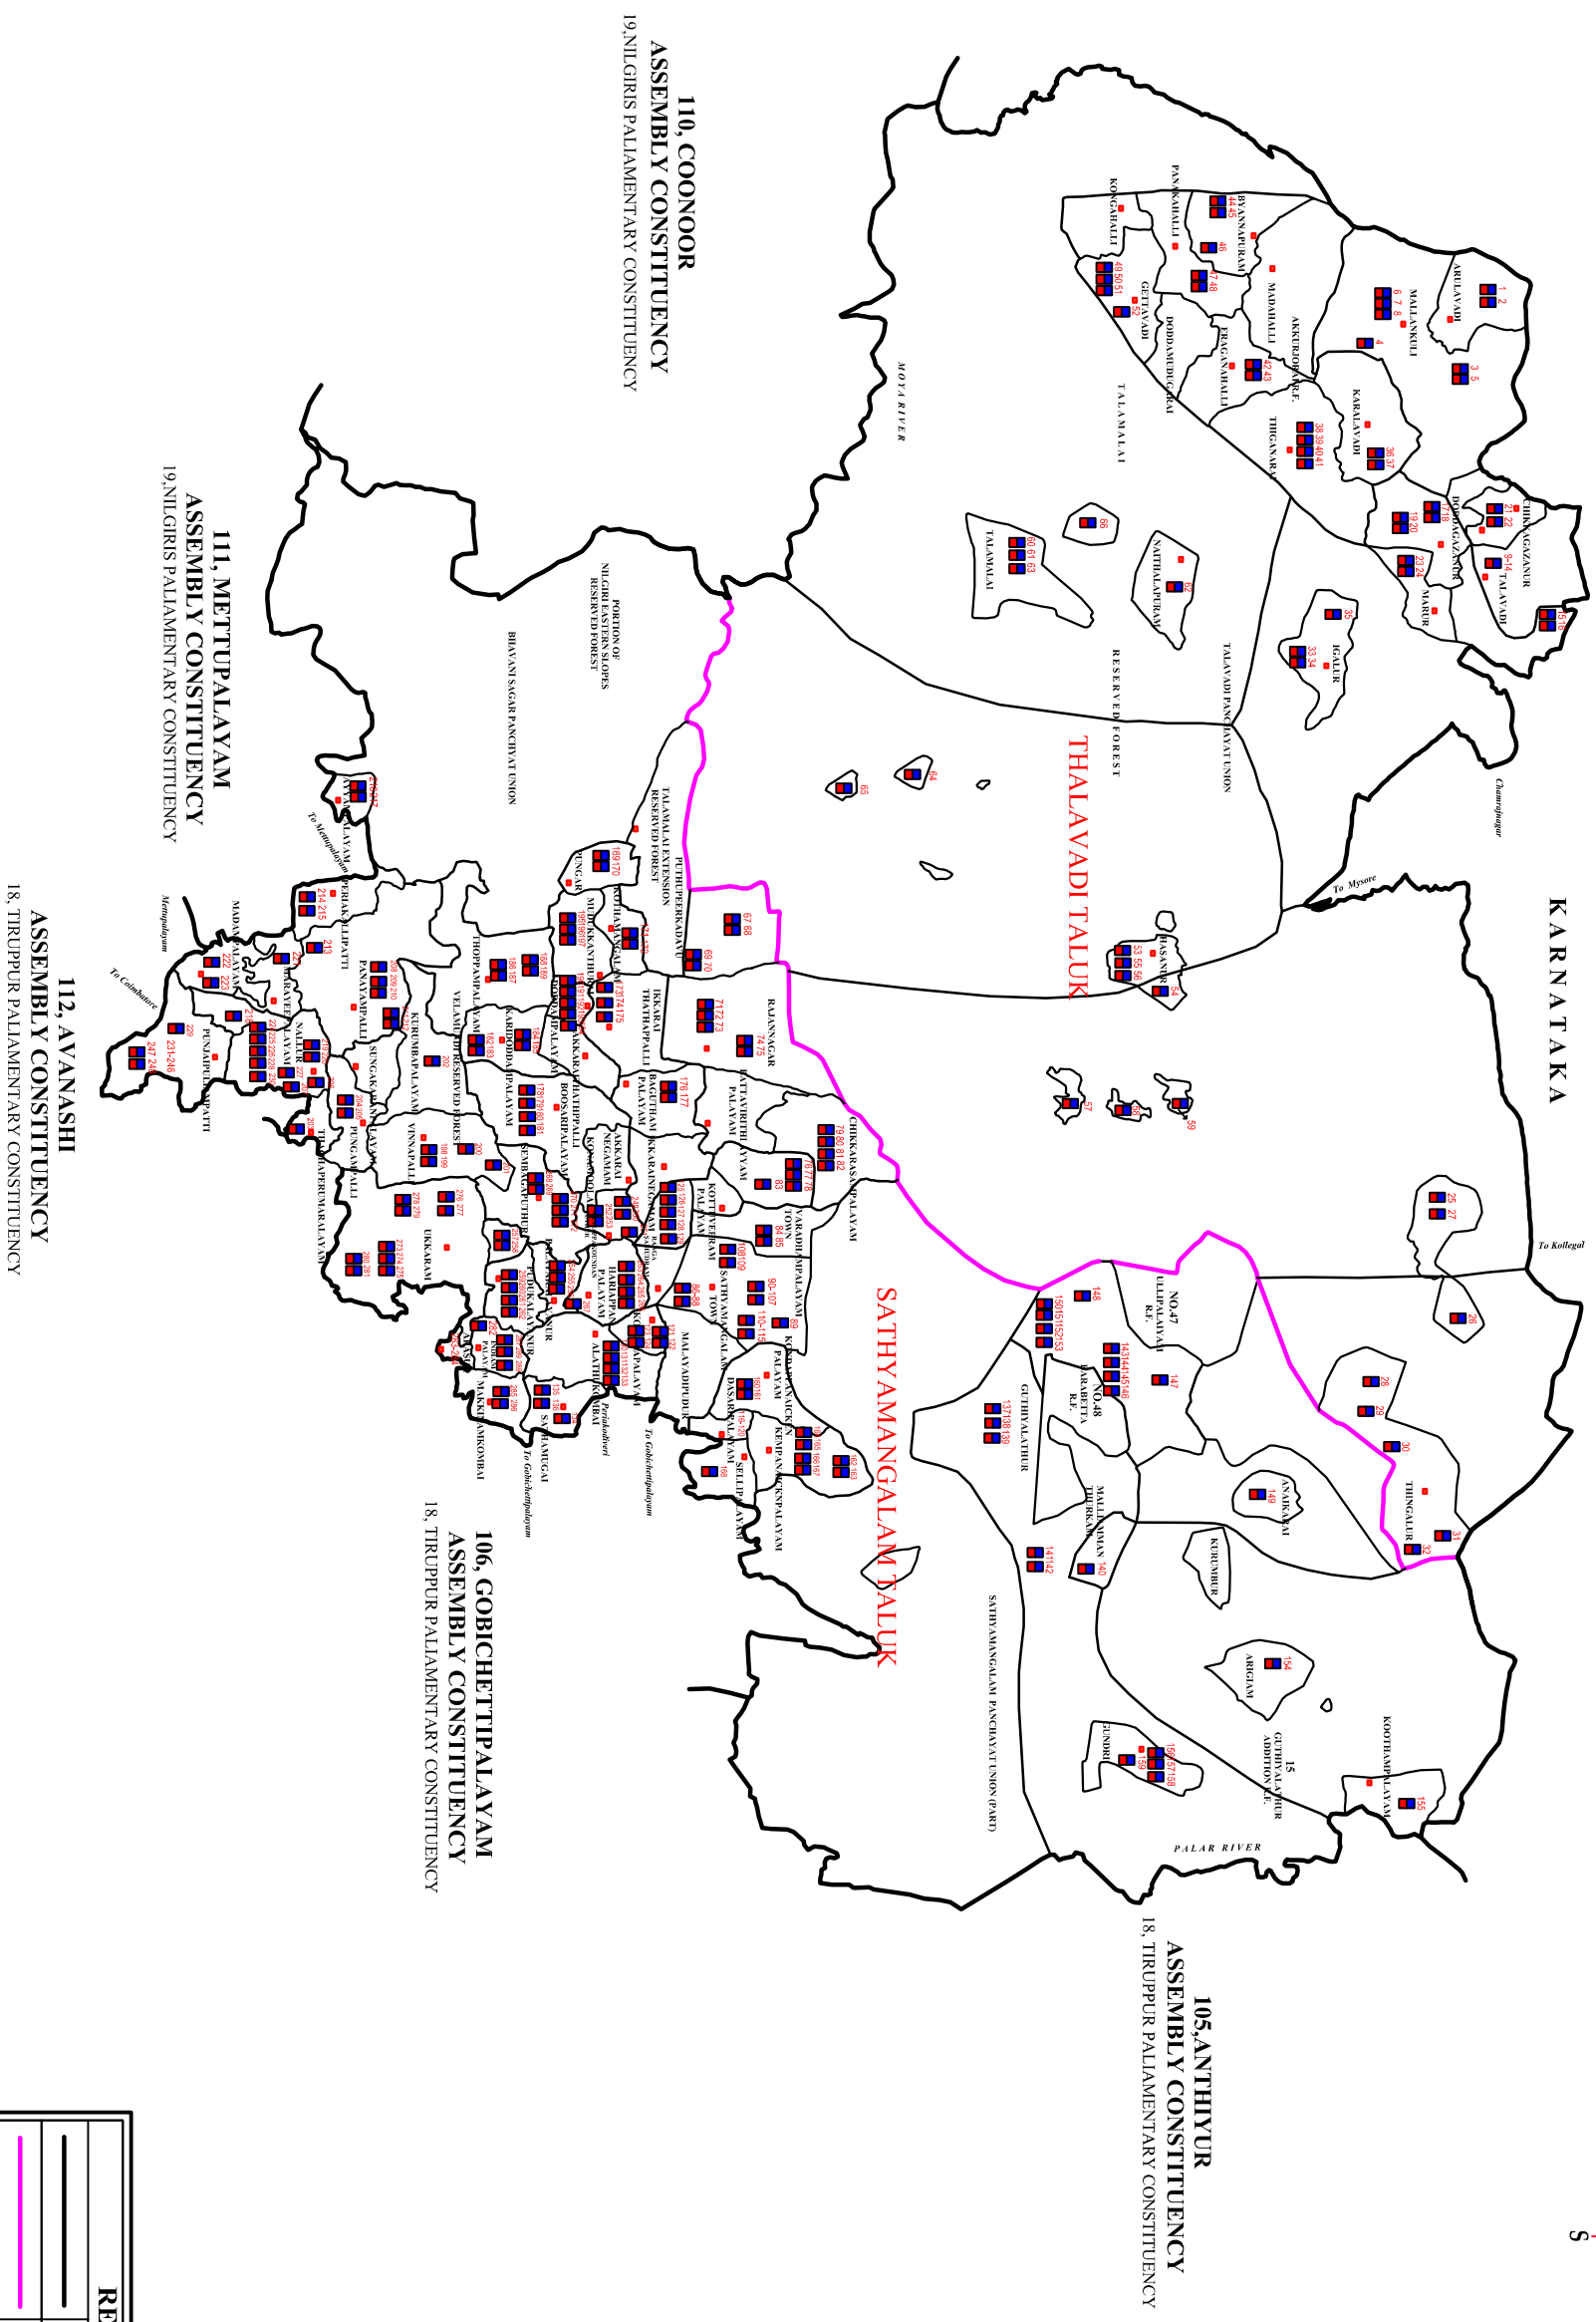

19, NILGIRIS PALIAMMENTARY CONSTITUENCY (SC) 107 BHAVANISAGAR ASSEMBLY SEGMENT(SC)

CONSTITUENCY MAP

REFERENCE	
	Constituency Boundary
	Taluk Boundary
	Polling Stations
	Total Polling Stations

Not to Scale

Deputy Inspector of survey
Sathyamangalam

Tahsildar
Sathyamangalam

Electoral Registration Officer
and Sub-Collector
Gobichettipalayam

District Election Officer
and District Collector
Erode District, Erode

**110, COONOR
ASSEMBLY CONSTITUENCY**
19, NILGIRIS PALIAMMENTARY CONSTITUENCY

**111, METTUPALAYAM
ASSEMBLY CONSTITUENCY**
19, NILGIRIS PALIAMMENTARY CONSTITUENCY

**112, AVANASHI
ASSEMBLY CONSTITUENCY**
18, TRUPPUR PALIAMMENTARY CONSTITUENCY

**106, GORICHTTIPALAYAM
ASSEMBLY CONSTITUENCY**
18, TRUPPUR PALIAMMENTARY CONSTITUENCY

**105, ANTHYUR
ASSEMBLY CONSTITUENCY**
18, TRUPPUR PALIAMMENTARY CONSTITUENCY