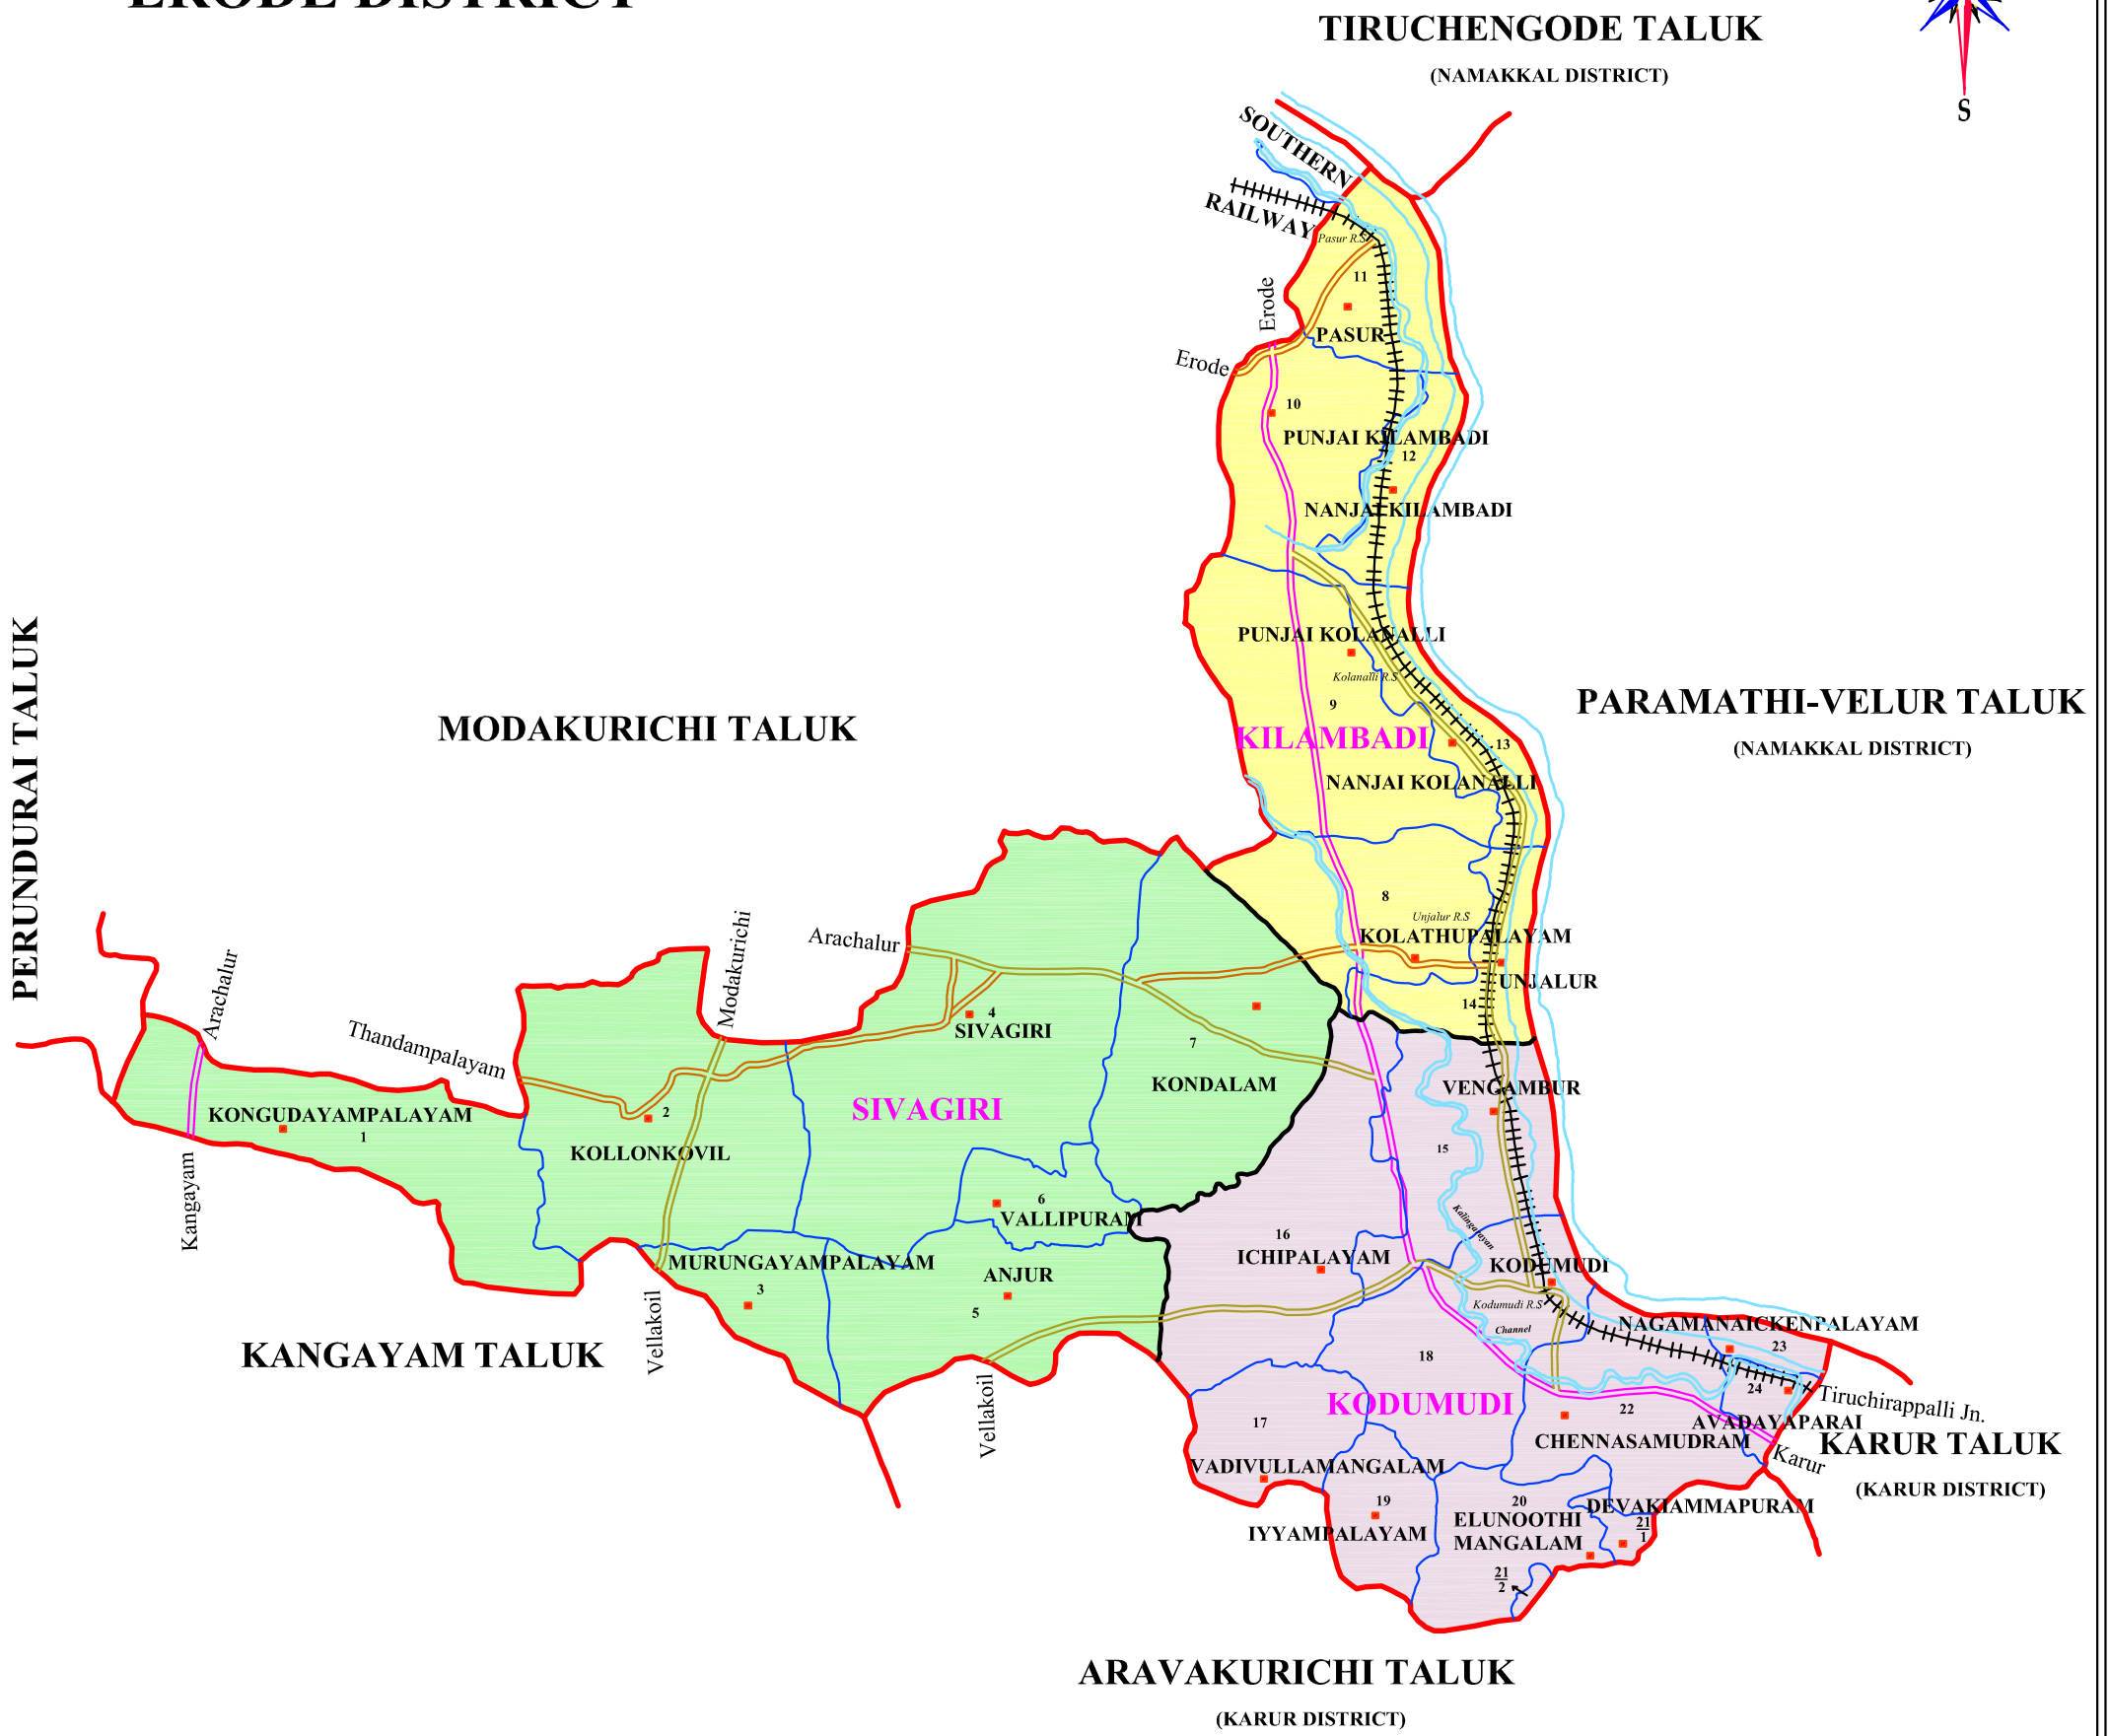

KODUMUDI TALUK

ERODE DISTRICT

	Firka Name	No of Villages
	SIVAGIRI	7
	KILAMBADI	7
	KODUMUDI	10
TOTAL		24

REFERENCE	
	Taluk Boundary
	Village Boundary
	Other District Road
	State Highways
	Major District Road
	River
	Railway Line

NOT TO SCALE