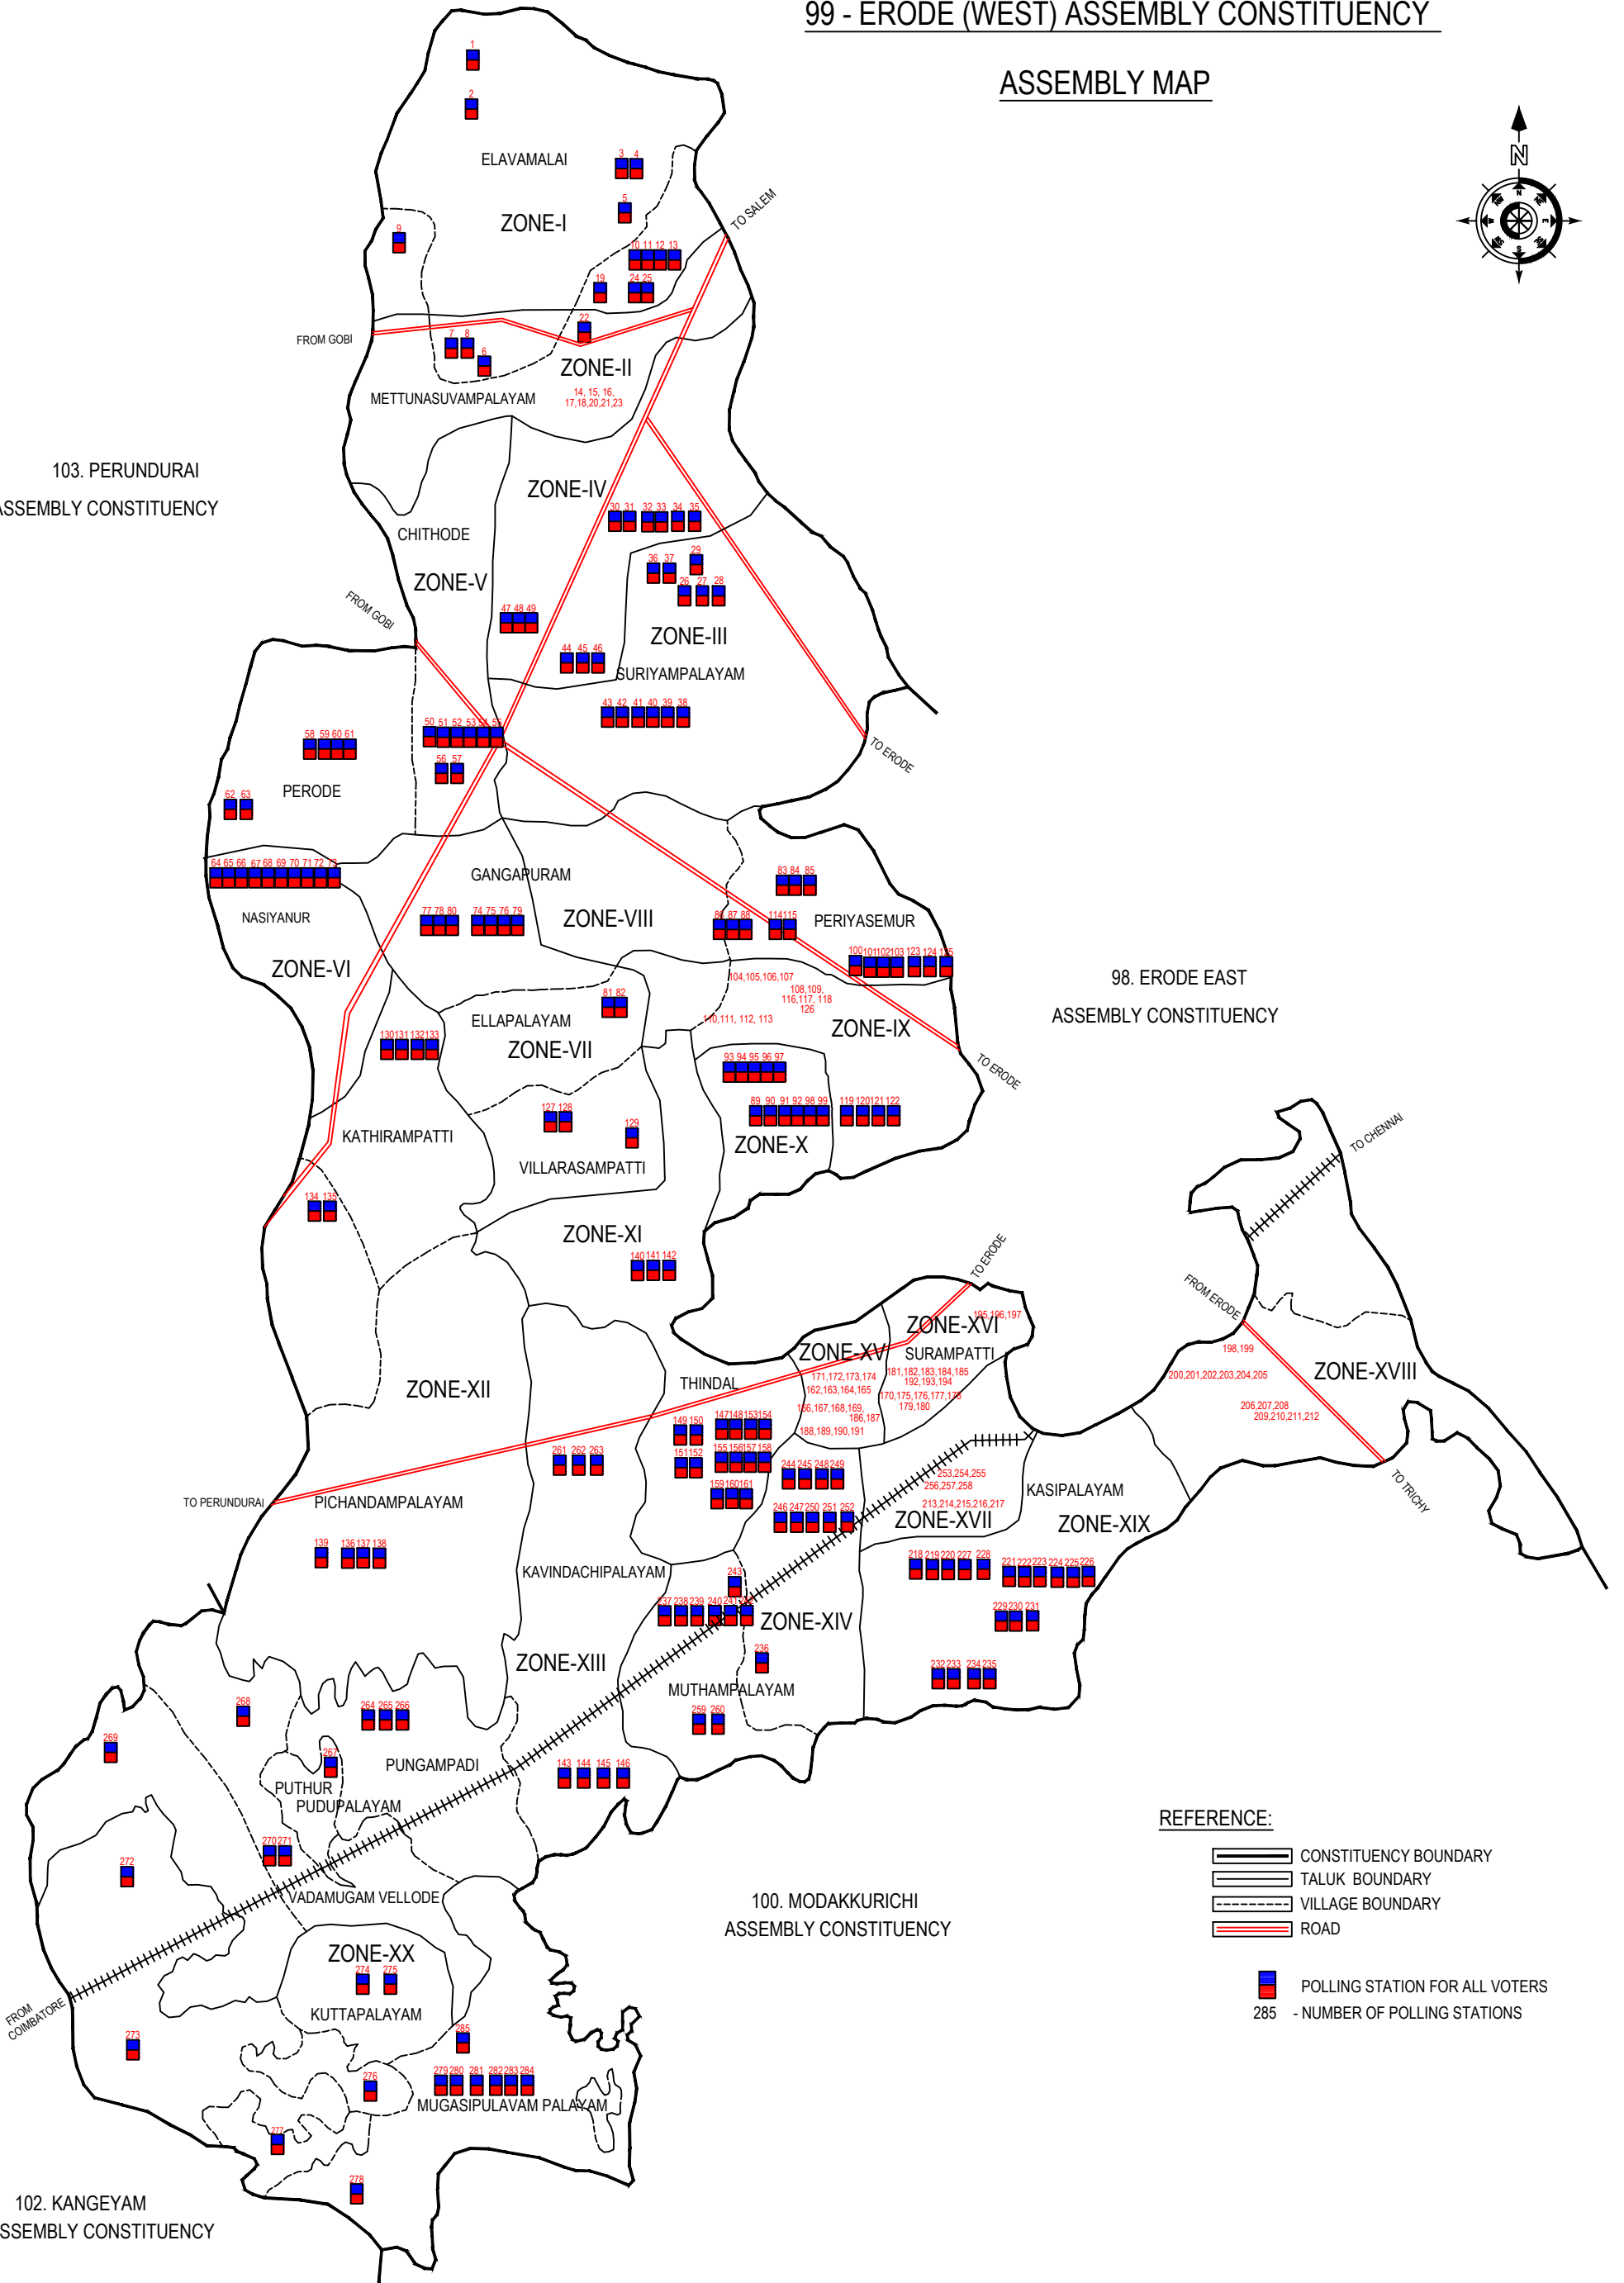

99 - ERODE (WEST) ASSEMBLY CONSTITUENCY

ASSEMBLY MAP

103. PERUNDURAI
ASSEMBLY CONSTITUENCY

98. ERODE EAST
ASSEMBLY CONSTITUENCY

100. MODAKKURICHI
ASSEMBLY CONSTITUENCY

102. KANGAYAM
ASSEMBLY CONSTITUENCY

REFERENCE:

- CONSTITUENCY BOUNDARY
- TALUK BOUNDARY
- VILLAGE BOUNDARY
- ROAD

- POLLING STATION FOR ALL VOTERS
- 285 - NUMBER OF POLLING STATIONS