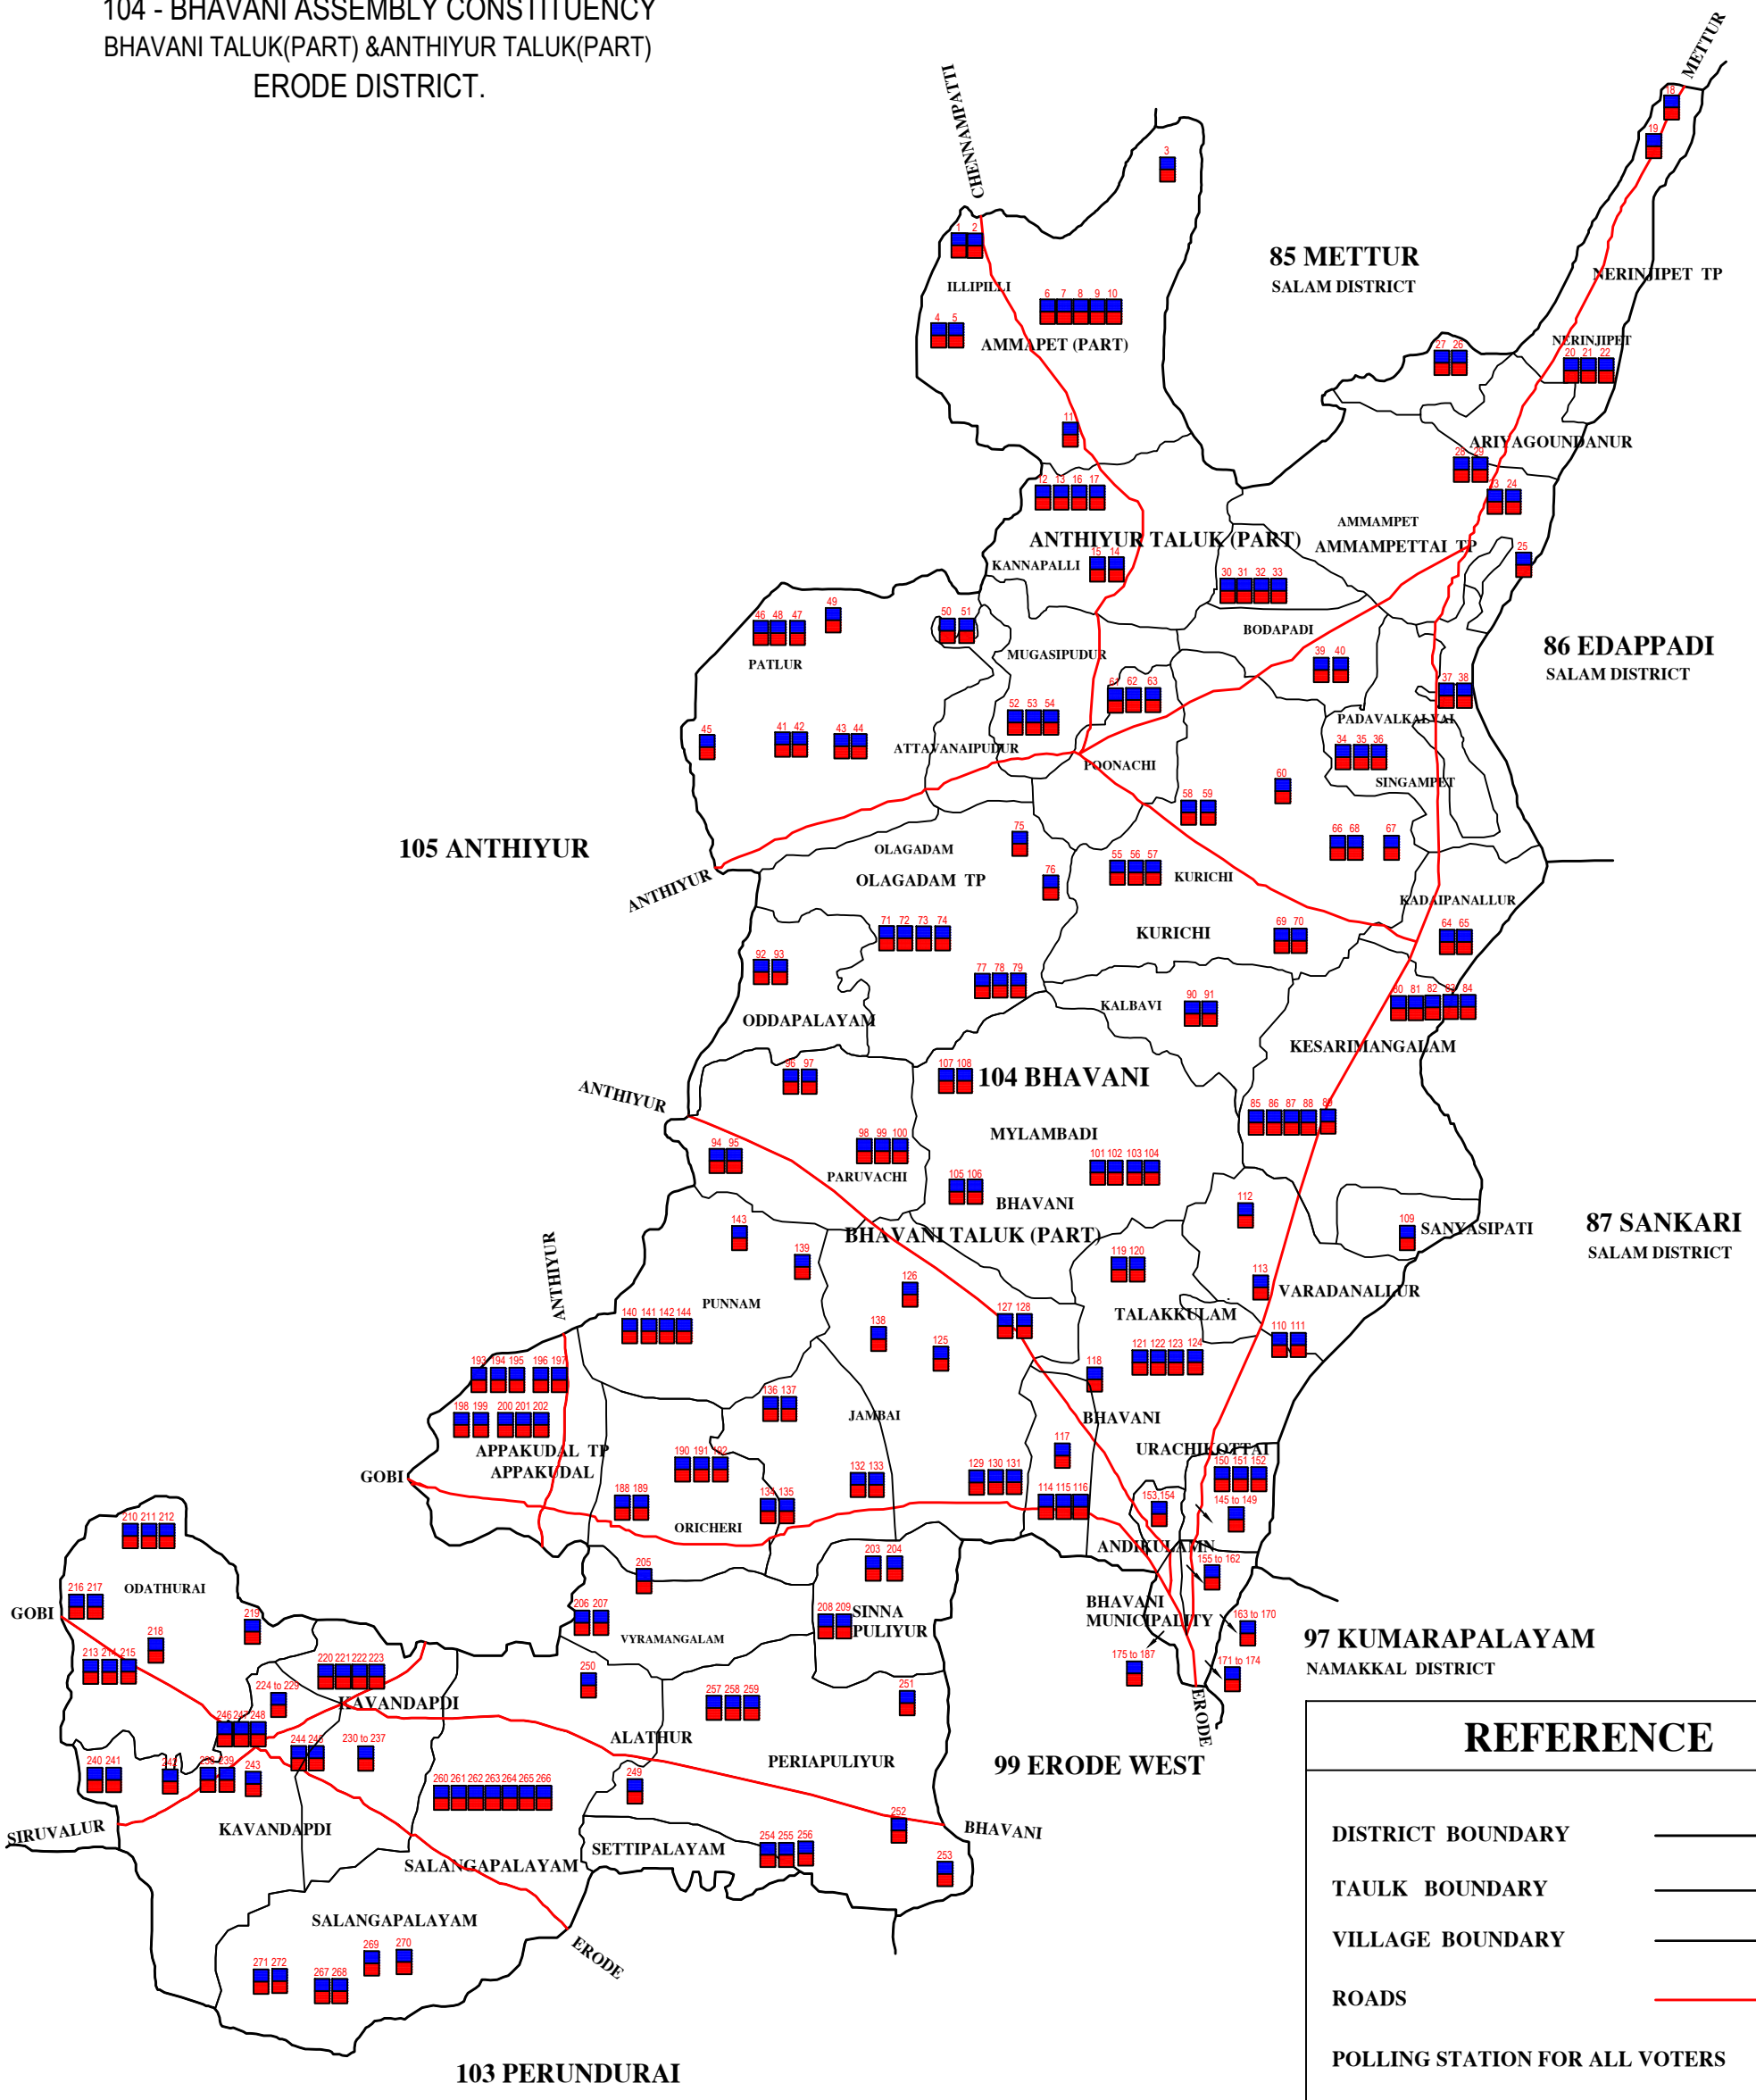

104 - BHAVANI ASSEMBLY CONSTITUENCY
 BHAVANI TALUK(PART) & ANTHIYUR TALUK(PART)
 ERODE DISTRICT.

REFERENCE	
DISTRICT BOUNDARY	—————
TALUK BOUNDARY	—————
VILLAGE BOUNDARY	—————
ROADS	—————
POLLING STATION FOR ALL VOTERS	■