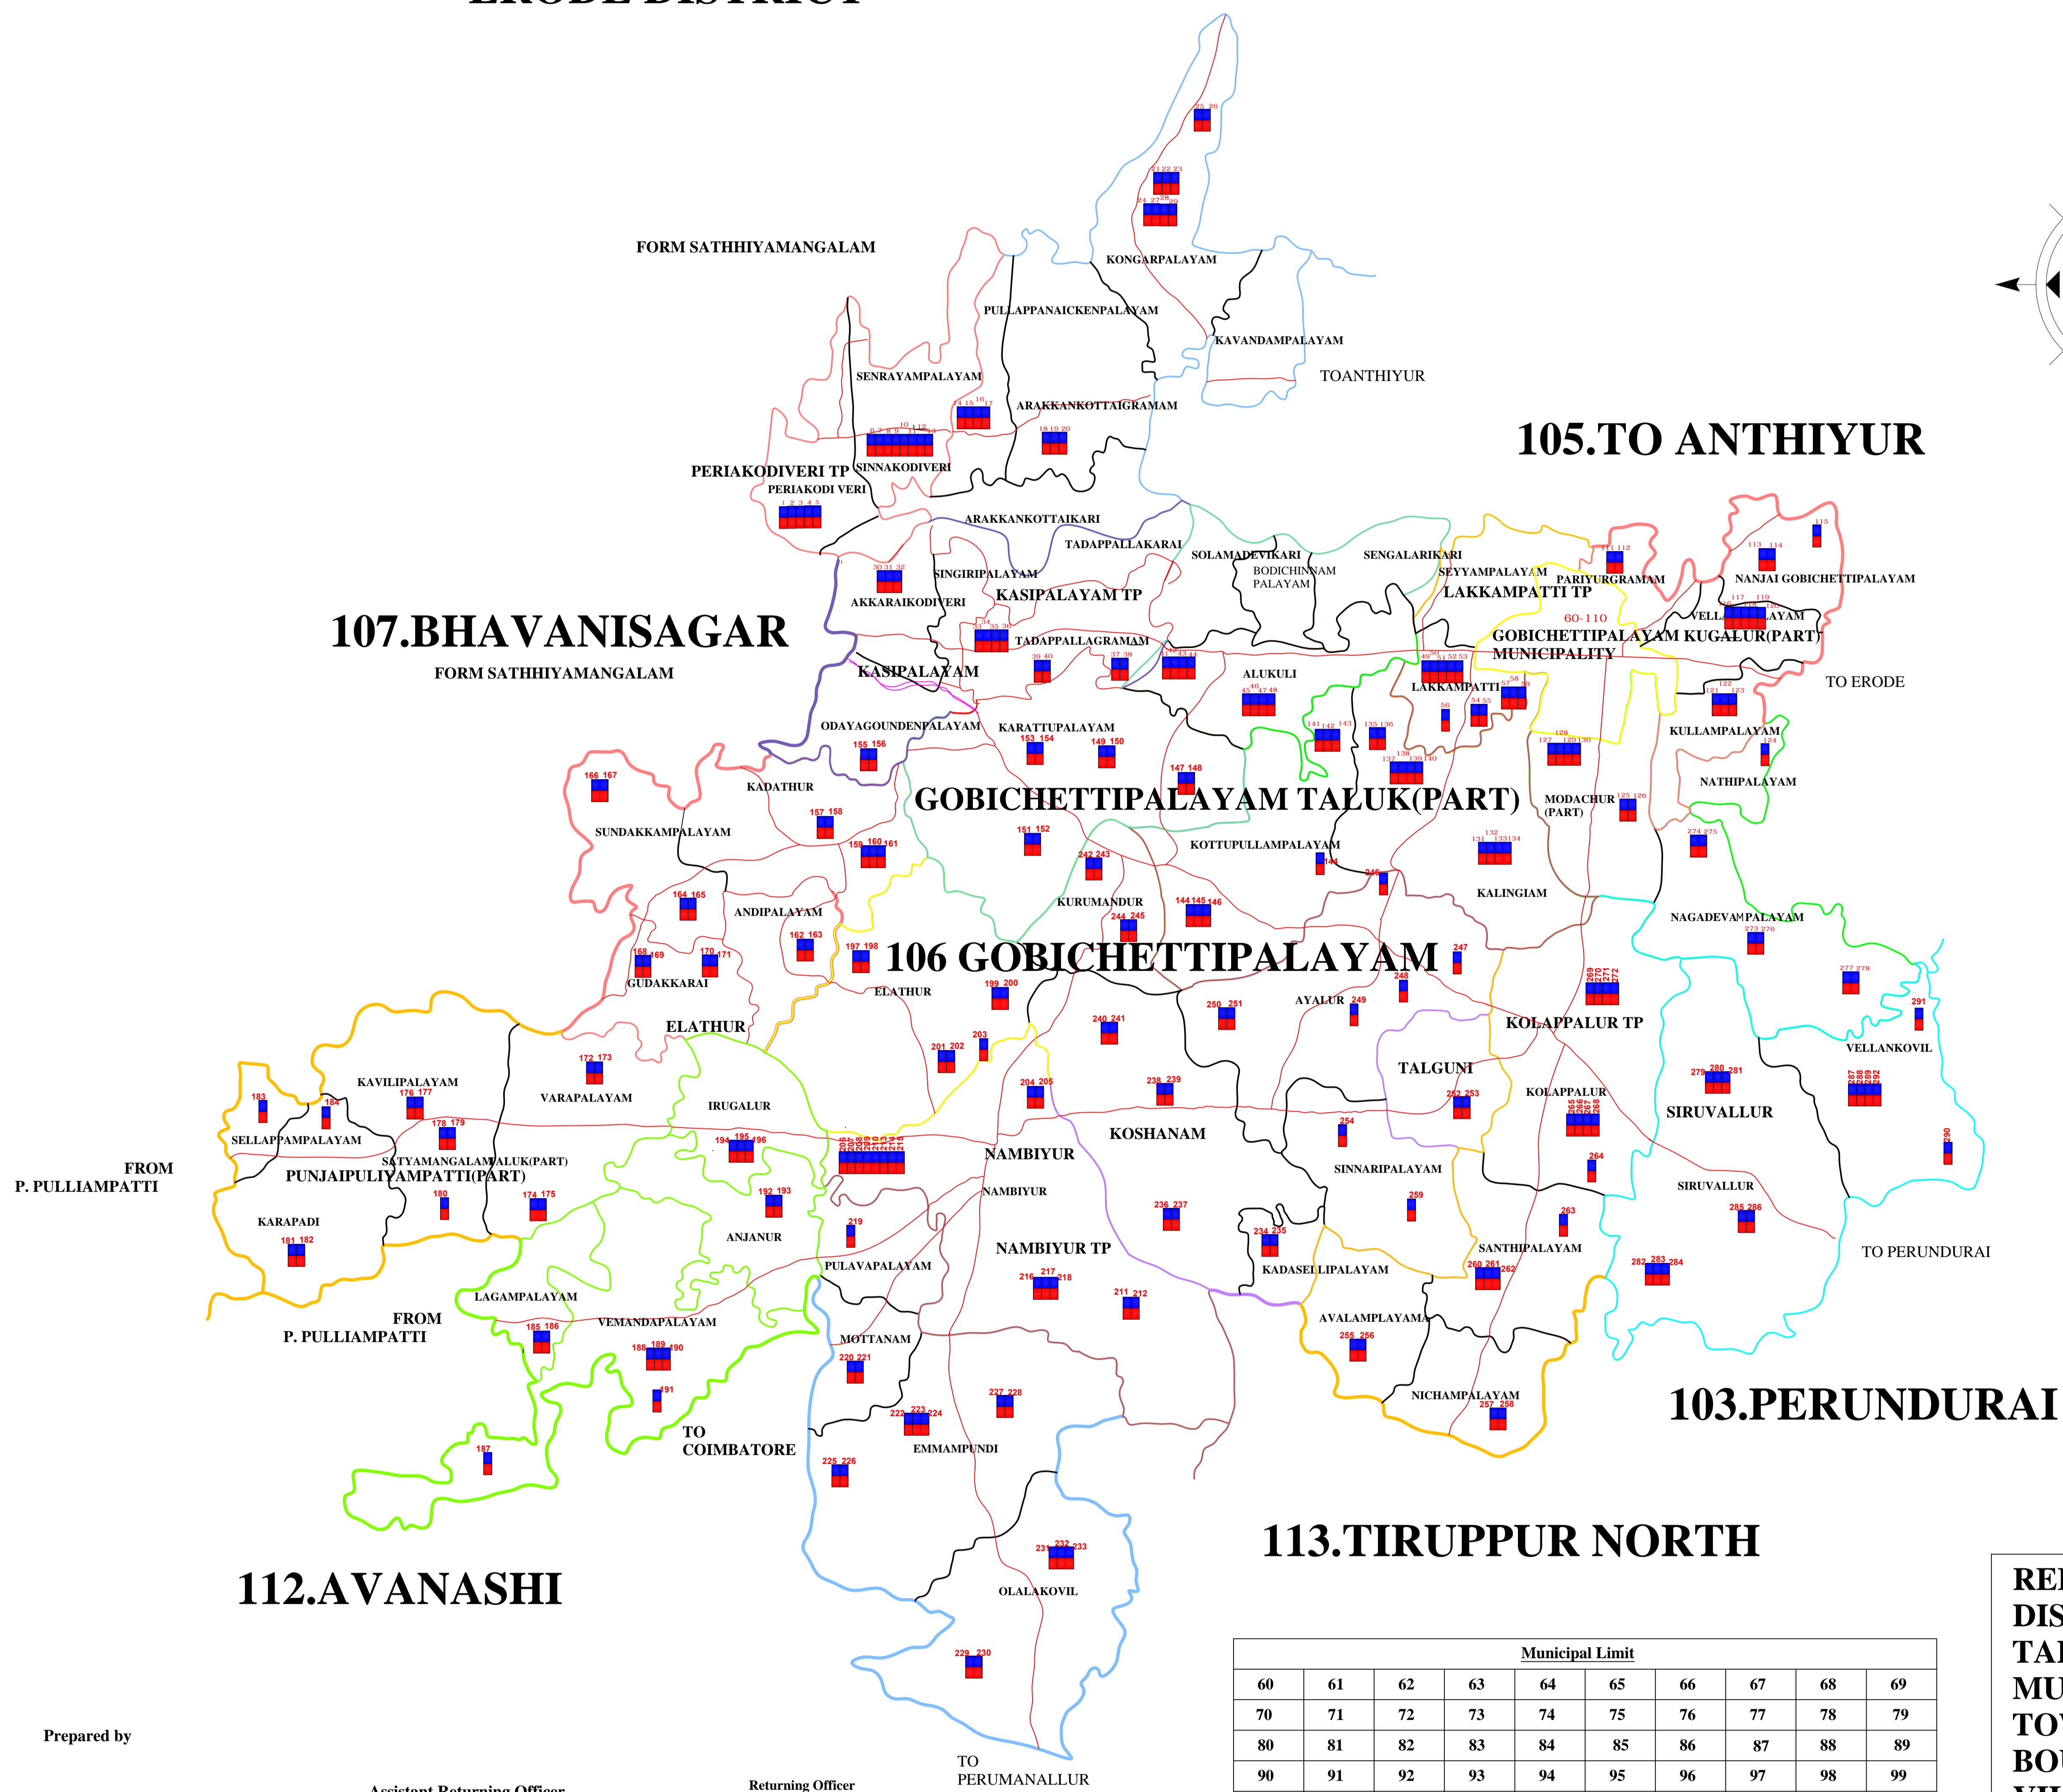

106 GOBICHETTIPALAYAM ASSEMBLY CONSTITUENCY ASSEMBLY CONSTITUENCY MAP

(GOBICHETTIPALAYAM TALUK PART & SATHYAMANGALAM TALUK PART)

ERODE DISTRICT

REFERENCE
DISTRICT BOUNDARY
TALUK BOUNDARY
MUNICIPAL BOUNDARY
TOWN PANCHAYAT BOUNDARY
VILLAGE BOUNDARY

Municipal Limit									
60	61	62	63	64	65	66	67	68	69
70	71	72	73	74	75	76	77	78	79
80	81	82	83	84	85	86	87	88	89
90	91	92	93	94	95	96	97	98	99
100	101	102	103	104	105	106	107	108	109
110									

Prepared by

Sub-Inspector of Survey
Gobichettipalayam

Assistant Returning Officer
and Thasildar
Gobichettipalayam