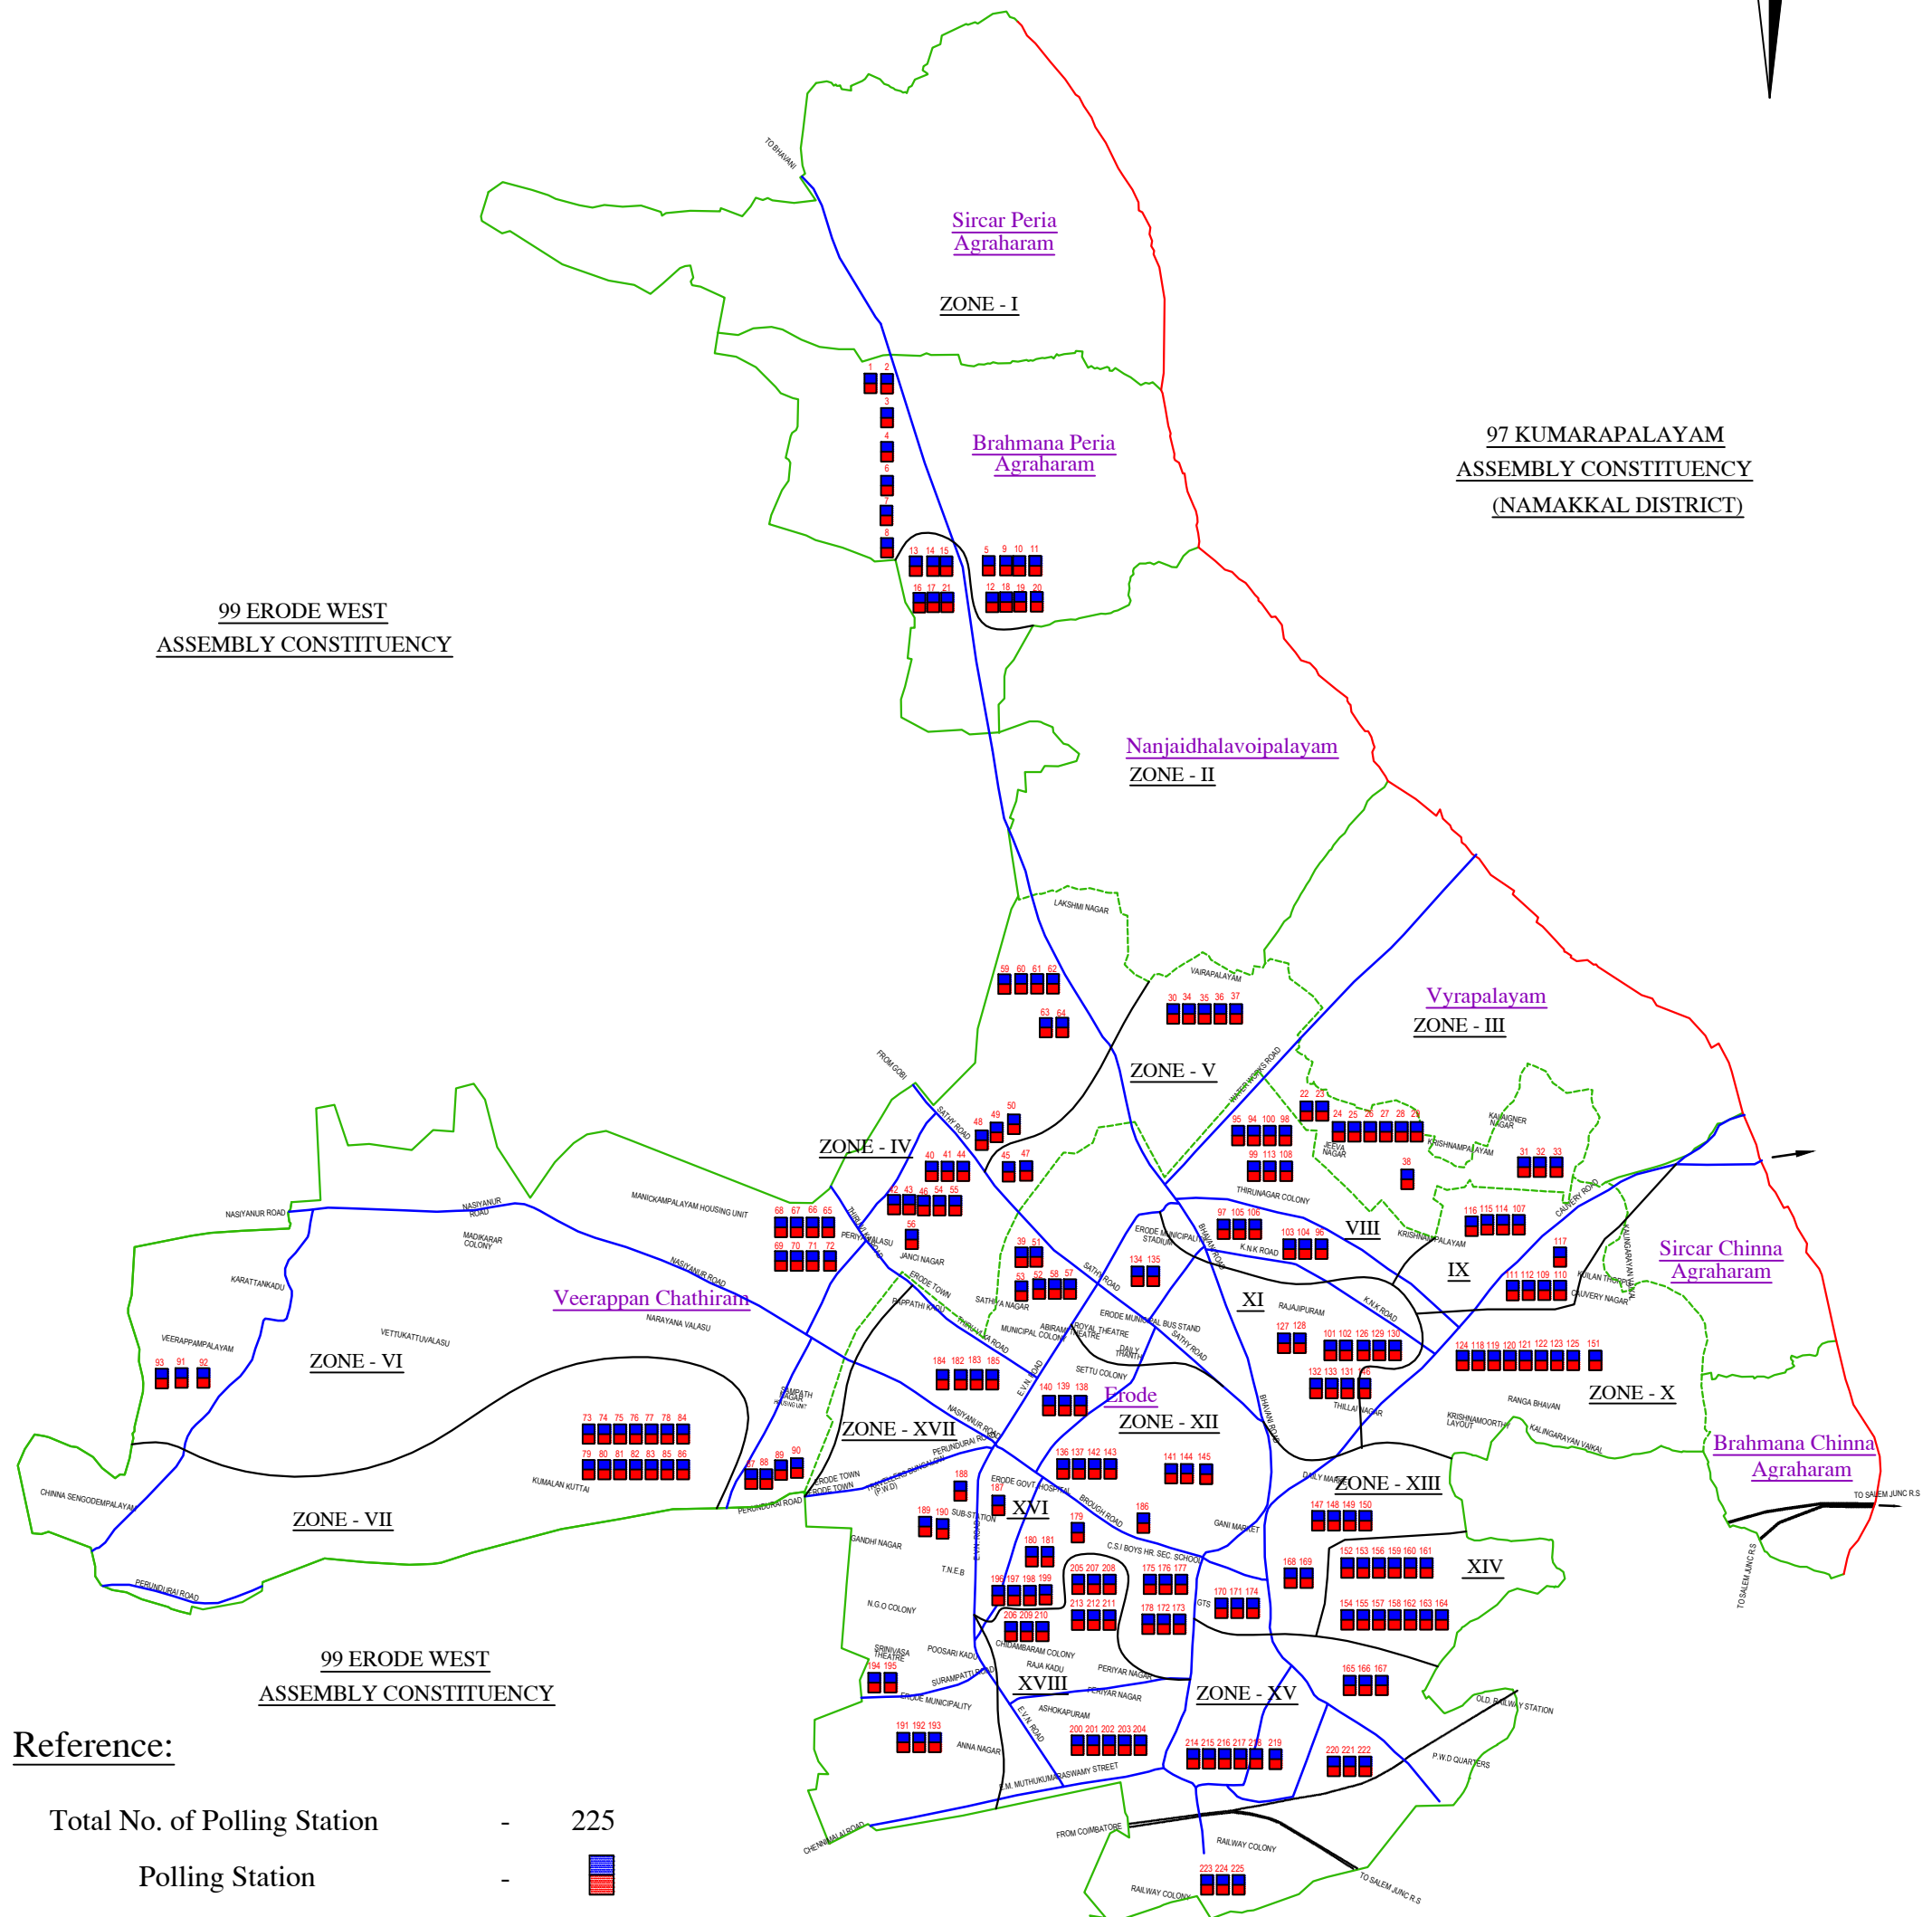

98 ERODE EAST ASSEMBLY CONSTITUENCY

Reference:

- Total No. of Polling Station - 225
- Polling Station -
- Assembly Constituency Boundary -
- Municipality Boundary -
- Existing Road -
- Railway Track -

Town Sub Inspector of Survey
City Municipal Corporation
Erode

Assistant Returning Officer
98 Erode East Assembly Constituency,
Erode

Returning Officer
98 Erode East Assembly Constituency,
Erode