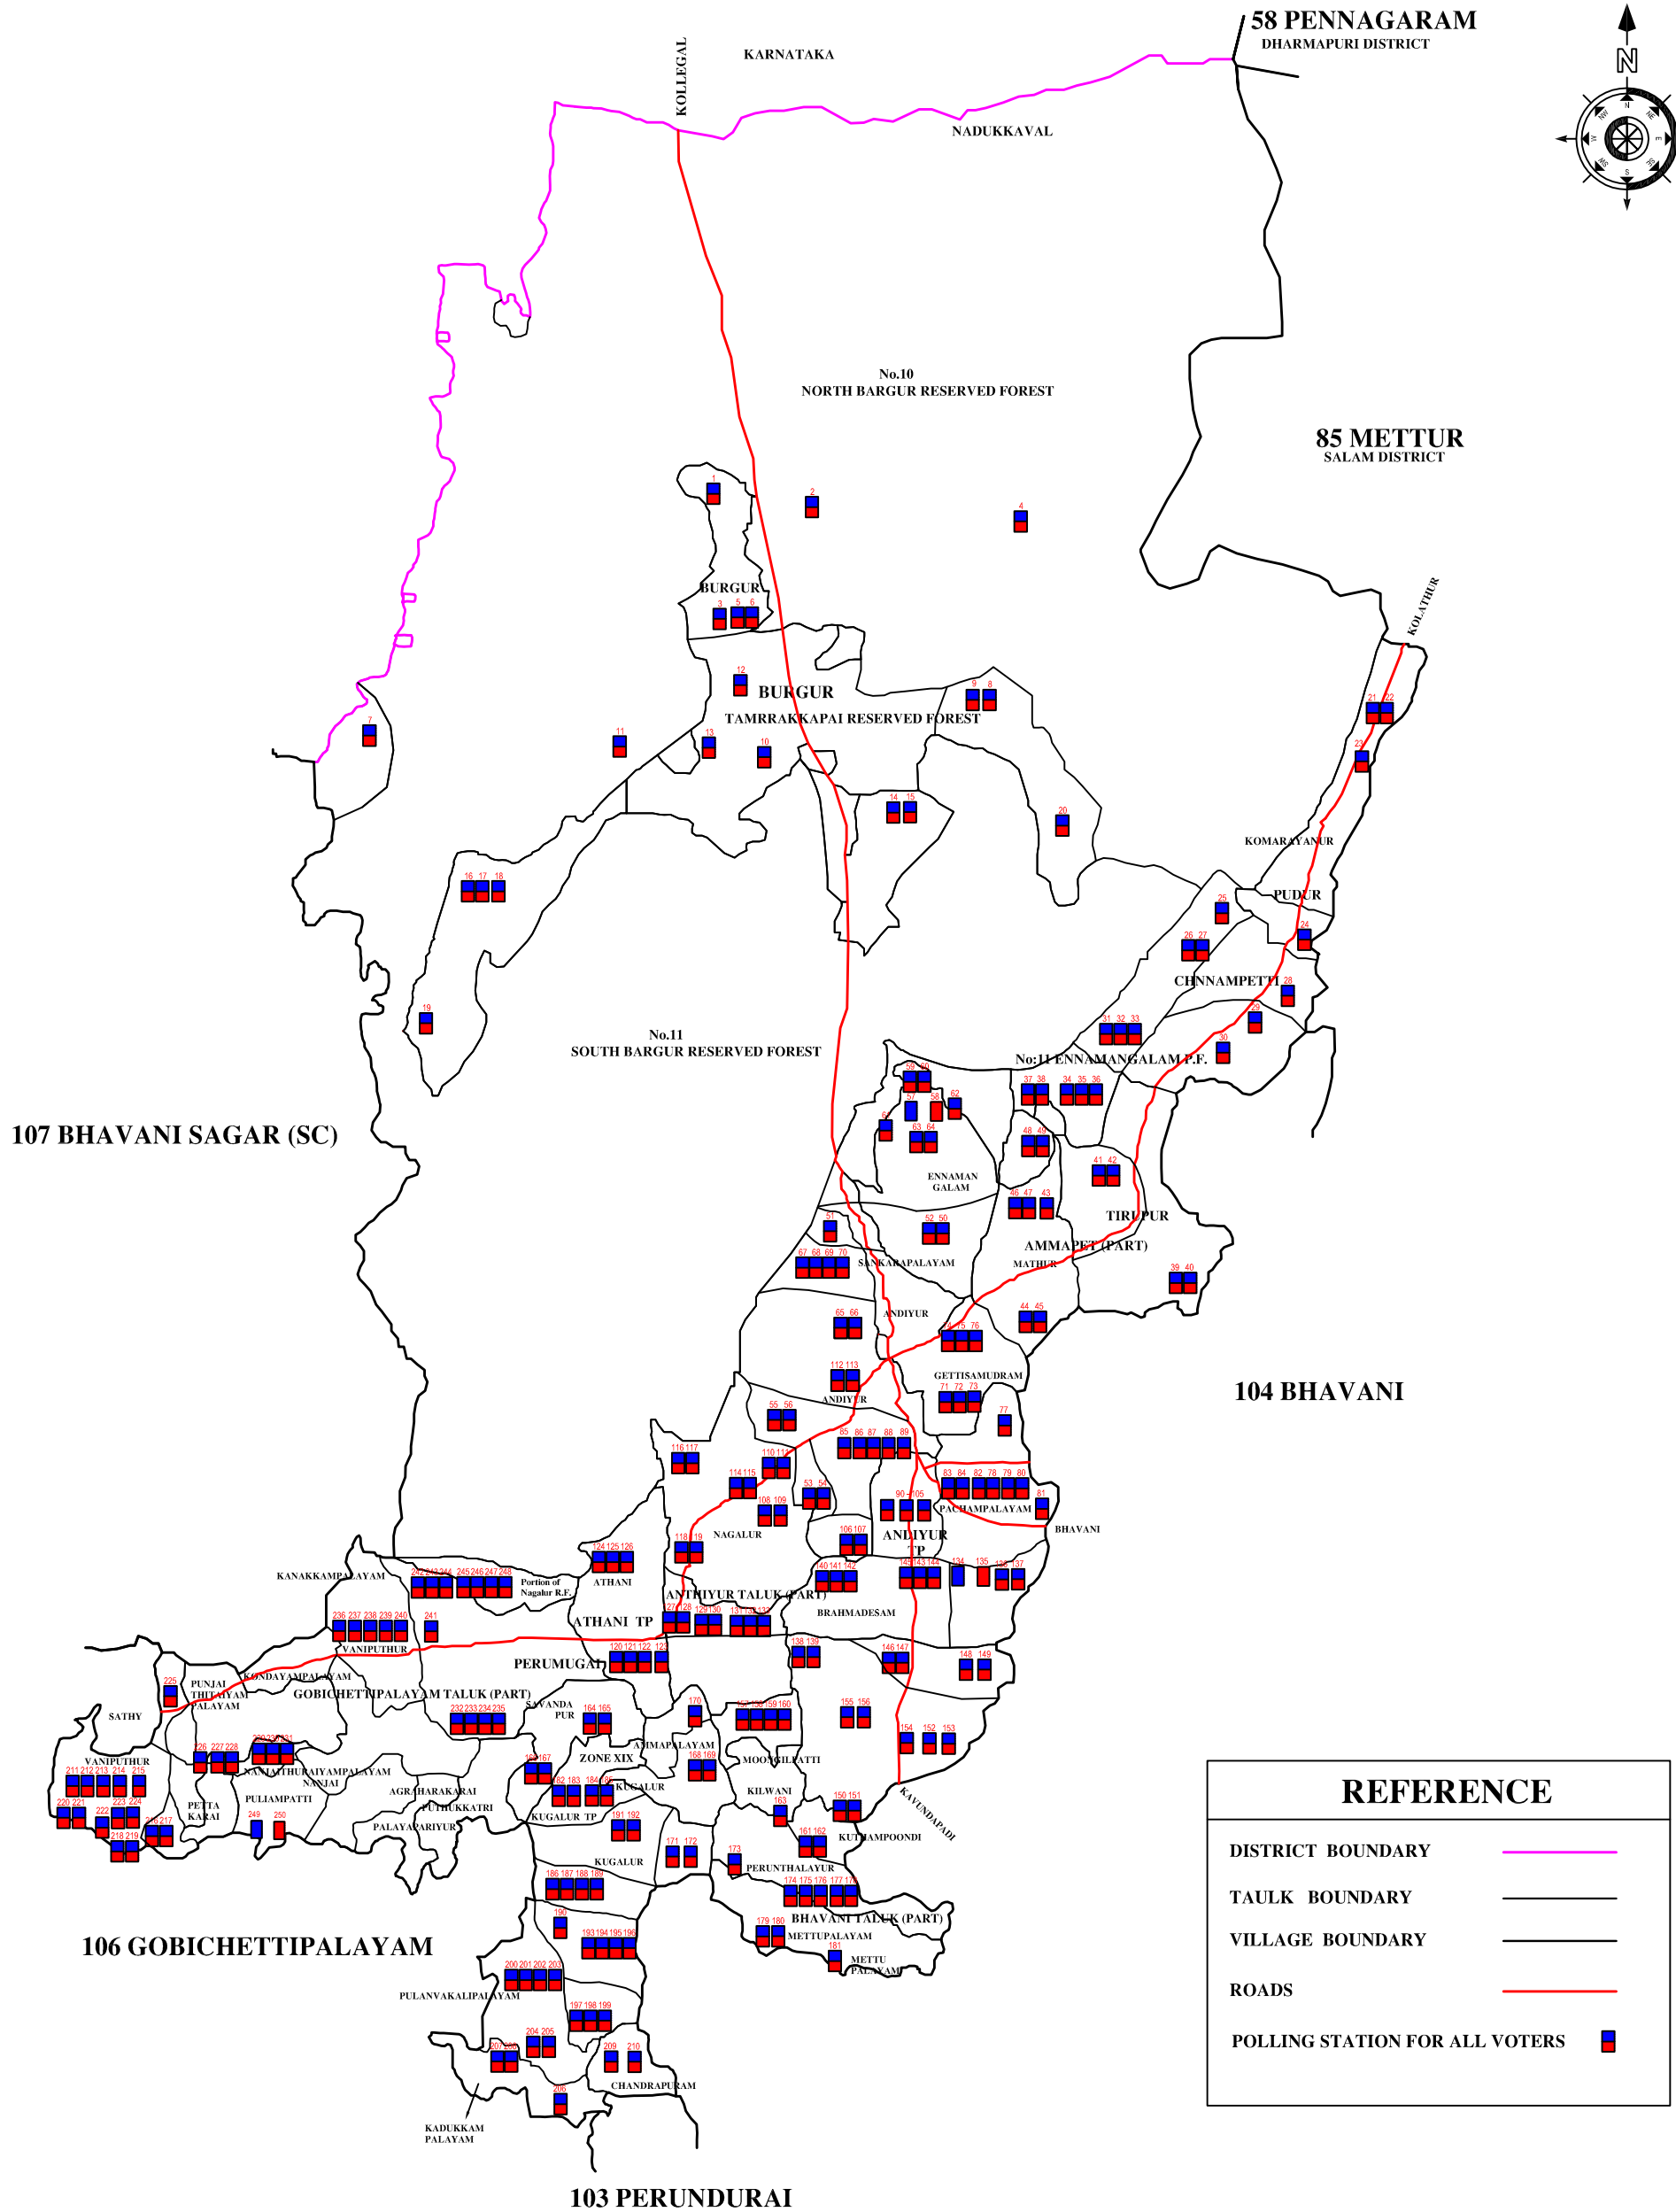

**18. TIRUPPUR PARLIMENTARY CONSTITUENCY IN  
105. ANTHIYUR ASSEMBLY CONSTITUENCY  
[BHAVANI TALUK(PART), GOBICHETTIPALAYAM TALUK (PART) AND ANTHIYUR TALUK (PART)  
ERODE DISTRICT  
CONSTITUENCY MAP**

REFERENCE	
DISTRICT BOUNDARY	
TALUK BOUNDARY	
VILLAGE BOUNDARY	
ROADS	
POLLING STATION FOR ALL VOTERS	