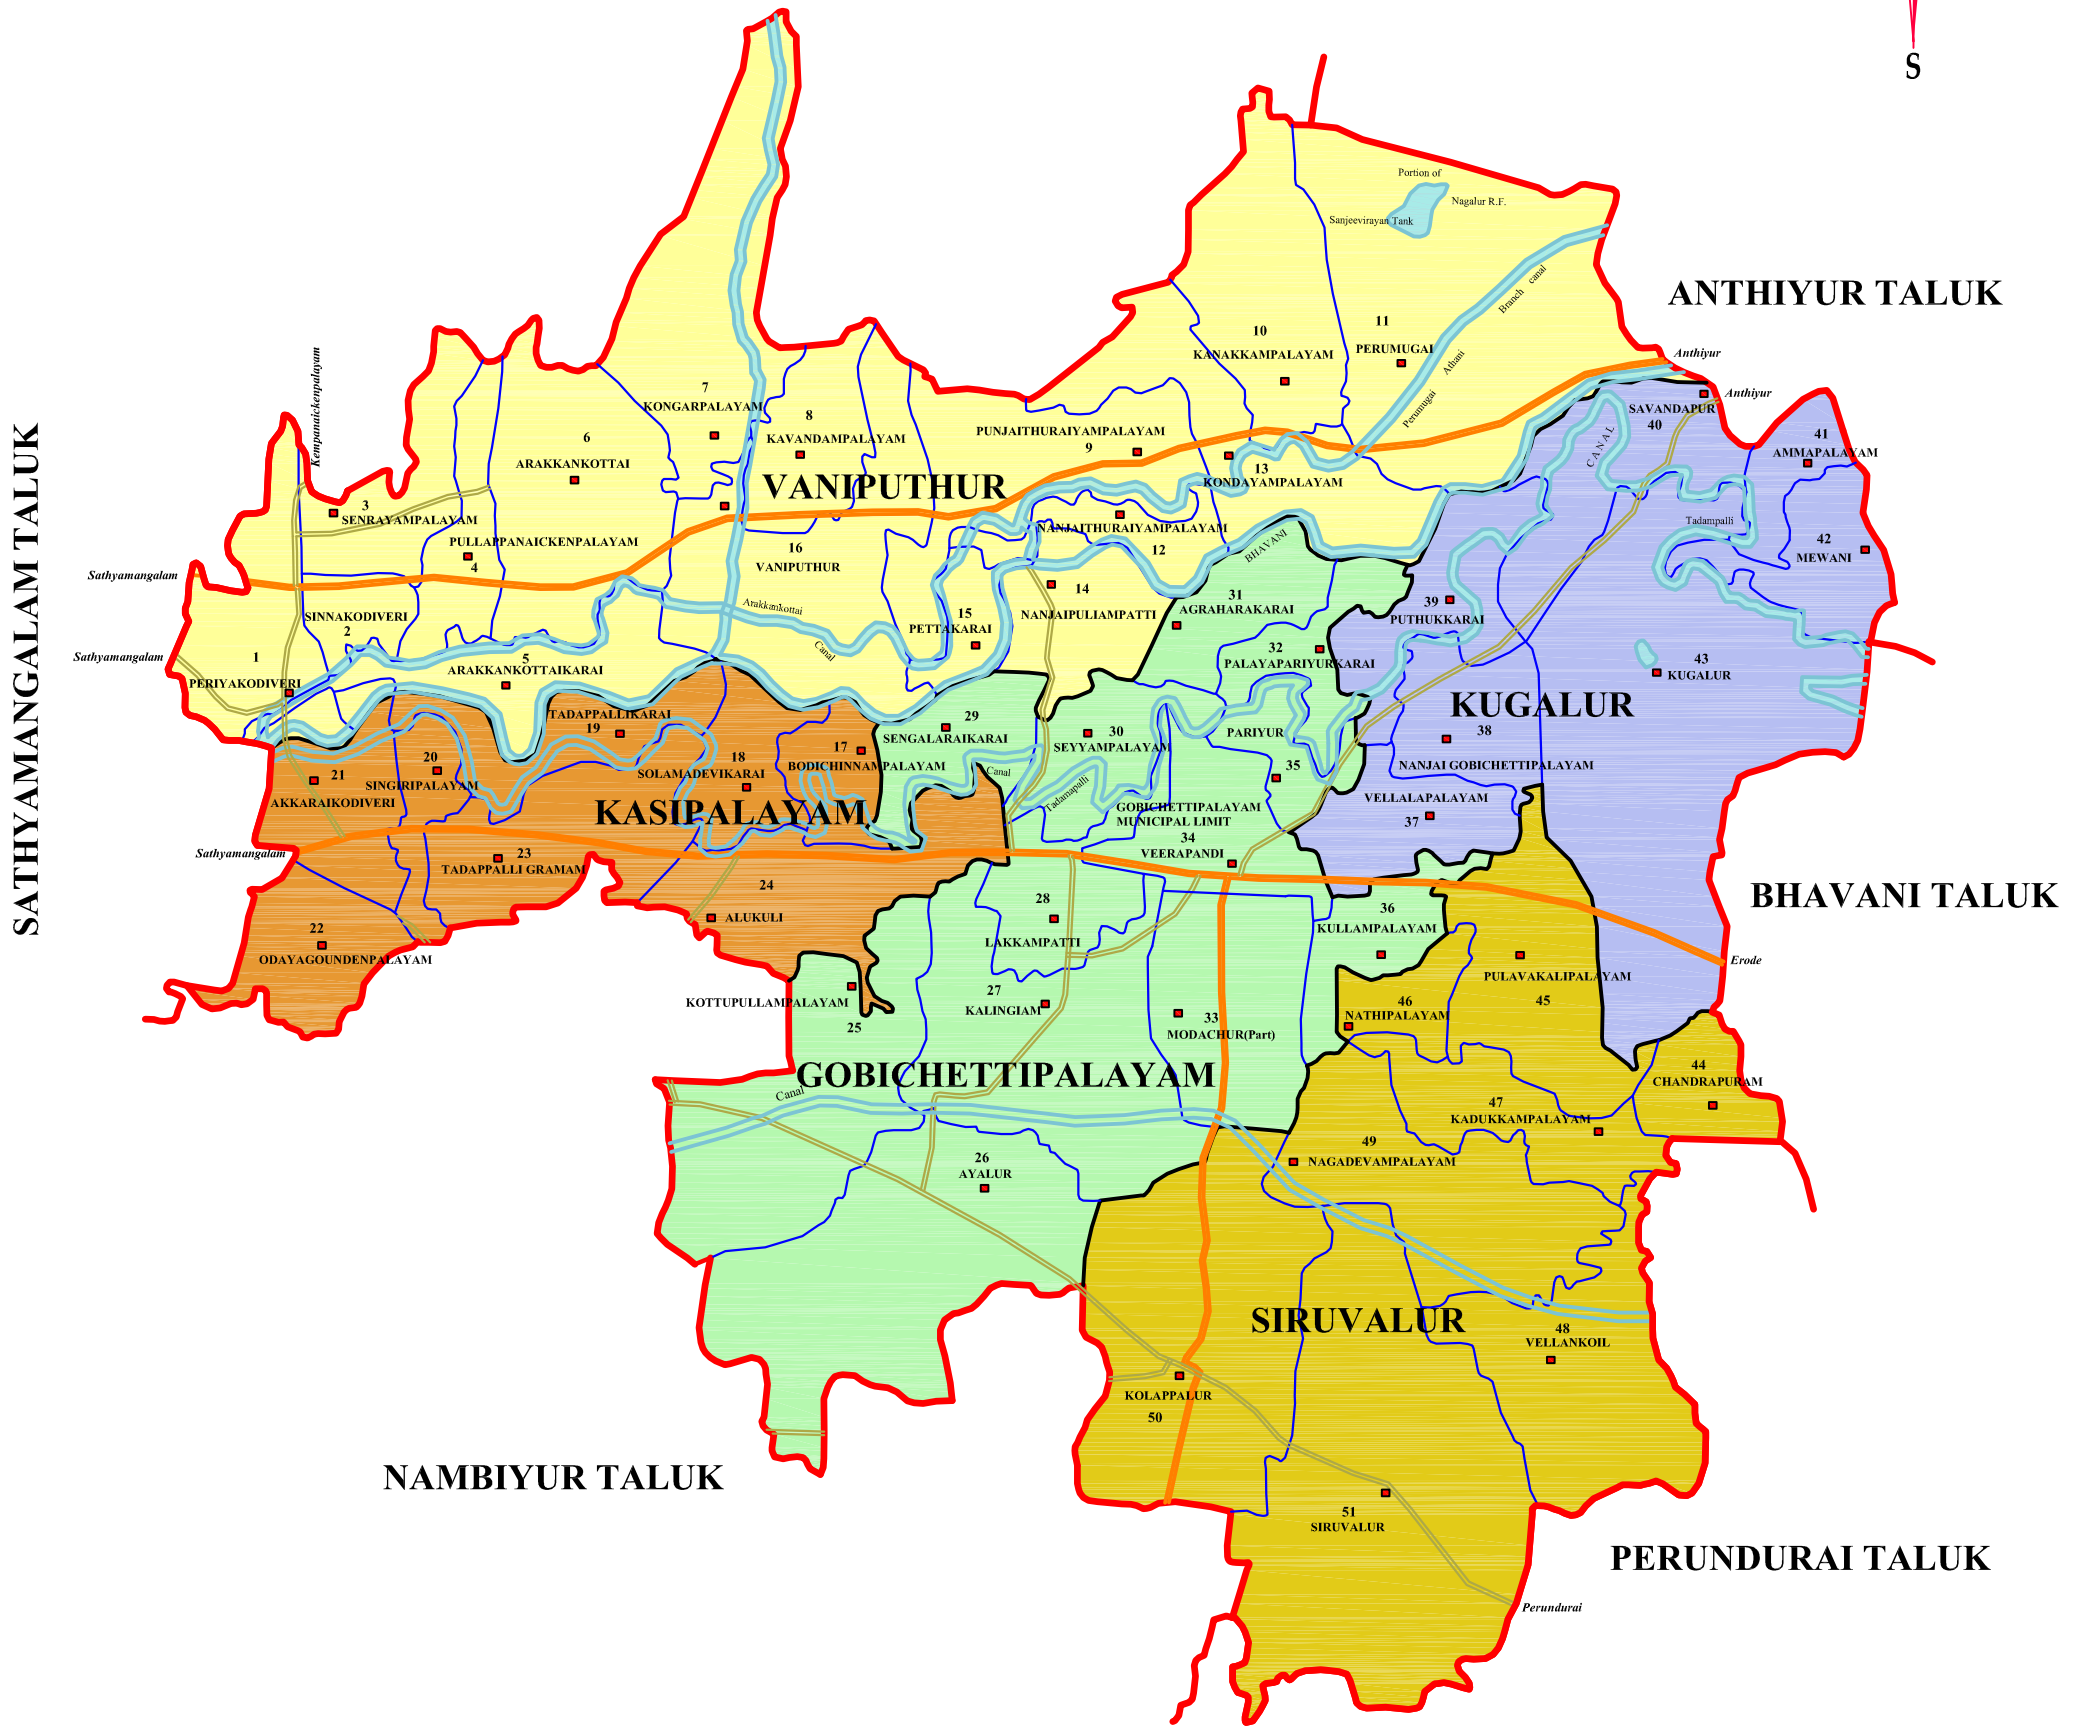

GOBICHETTIPALAYAM TALUK ERODE DISTRICT

	Gobichettipalayam
	Kasipalayam
	Siruvalur
	Kugalur
	Vaniputhur

TALUK	NO OF FIRKA	NO OF VILLAGES	AREA (IN SQ.KMS)	POPULATION
GOBICHETTIPALAYAM	5	51	395.38	2,62,356

REFERENCE

	District Boundary
	Taluk Boundary
	Village Boundary
	State Highways
	Firka Boundary
	Major District Roads
	River & Tank
	Village No & Name

Not to Scale