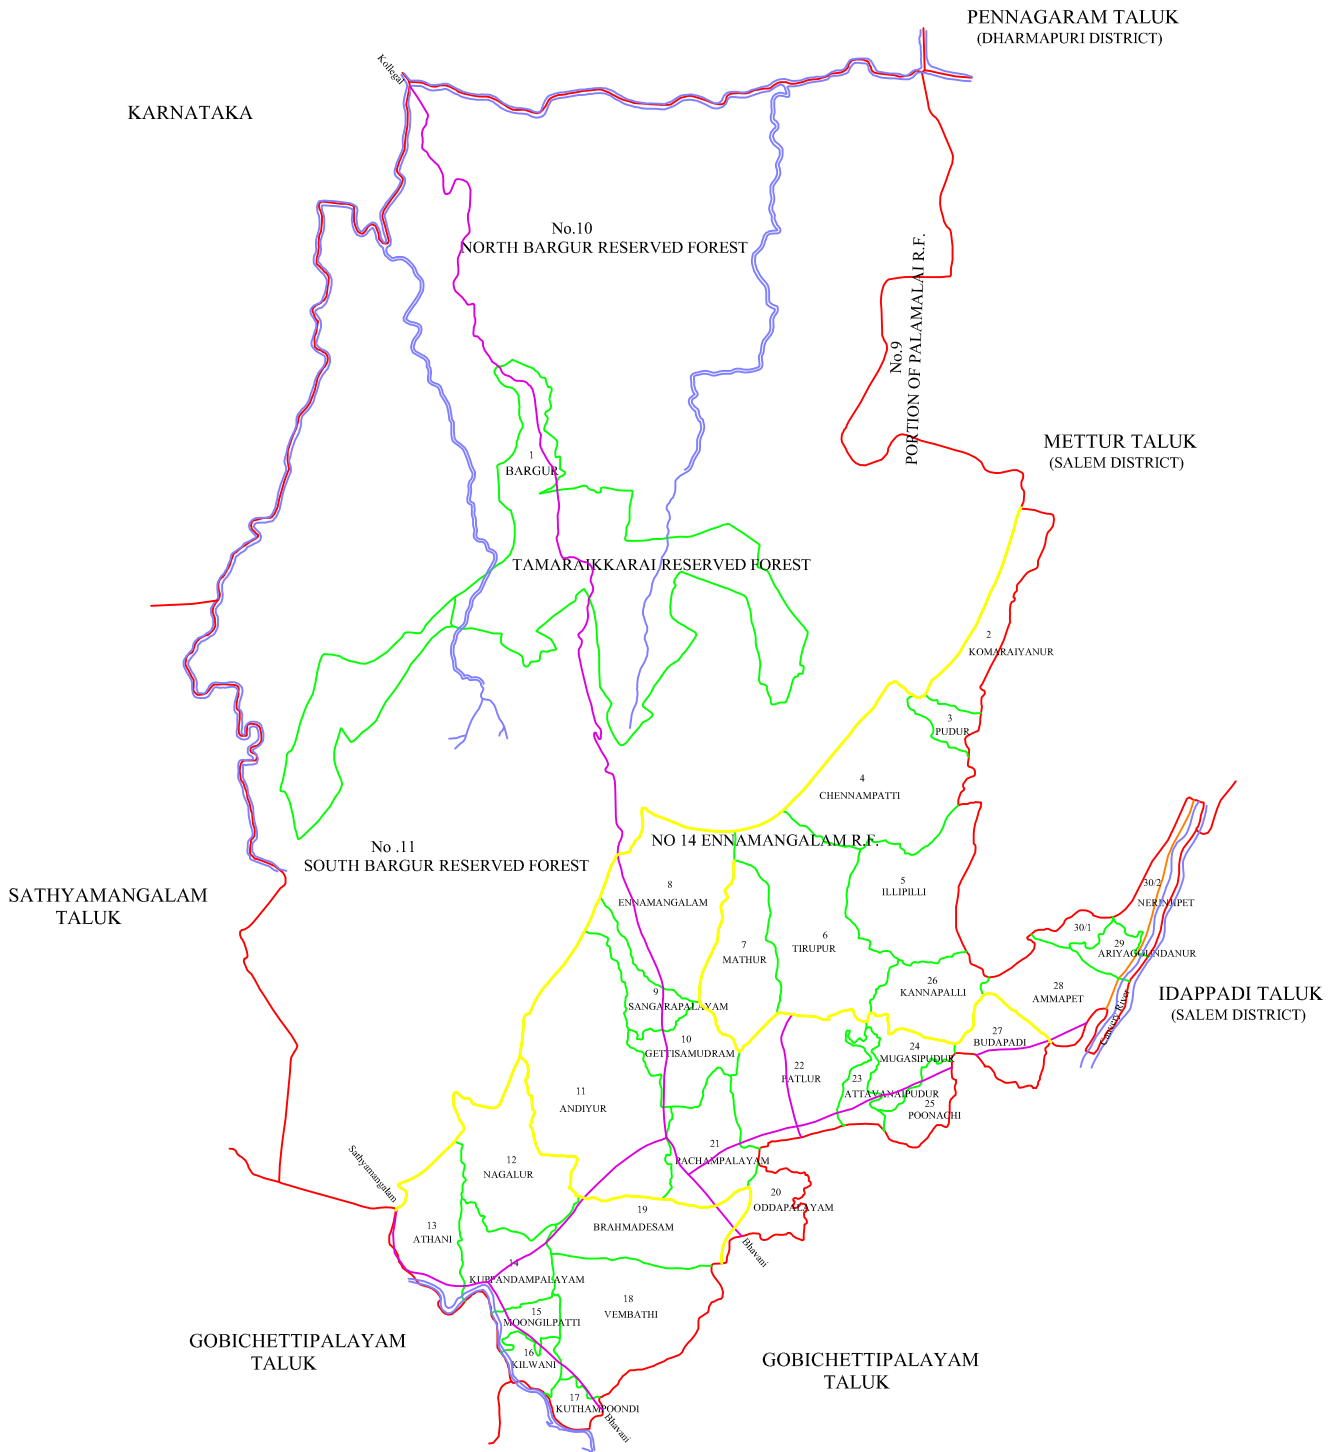

ANDIYUR TALUK

ERODE DISTRICT

REFERENCE

Taluk Boundary	
Firka Boundary	
Village Boundary	
State Highways	
Major District Roads	
River	