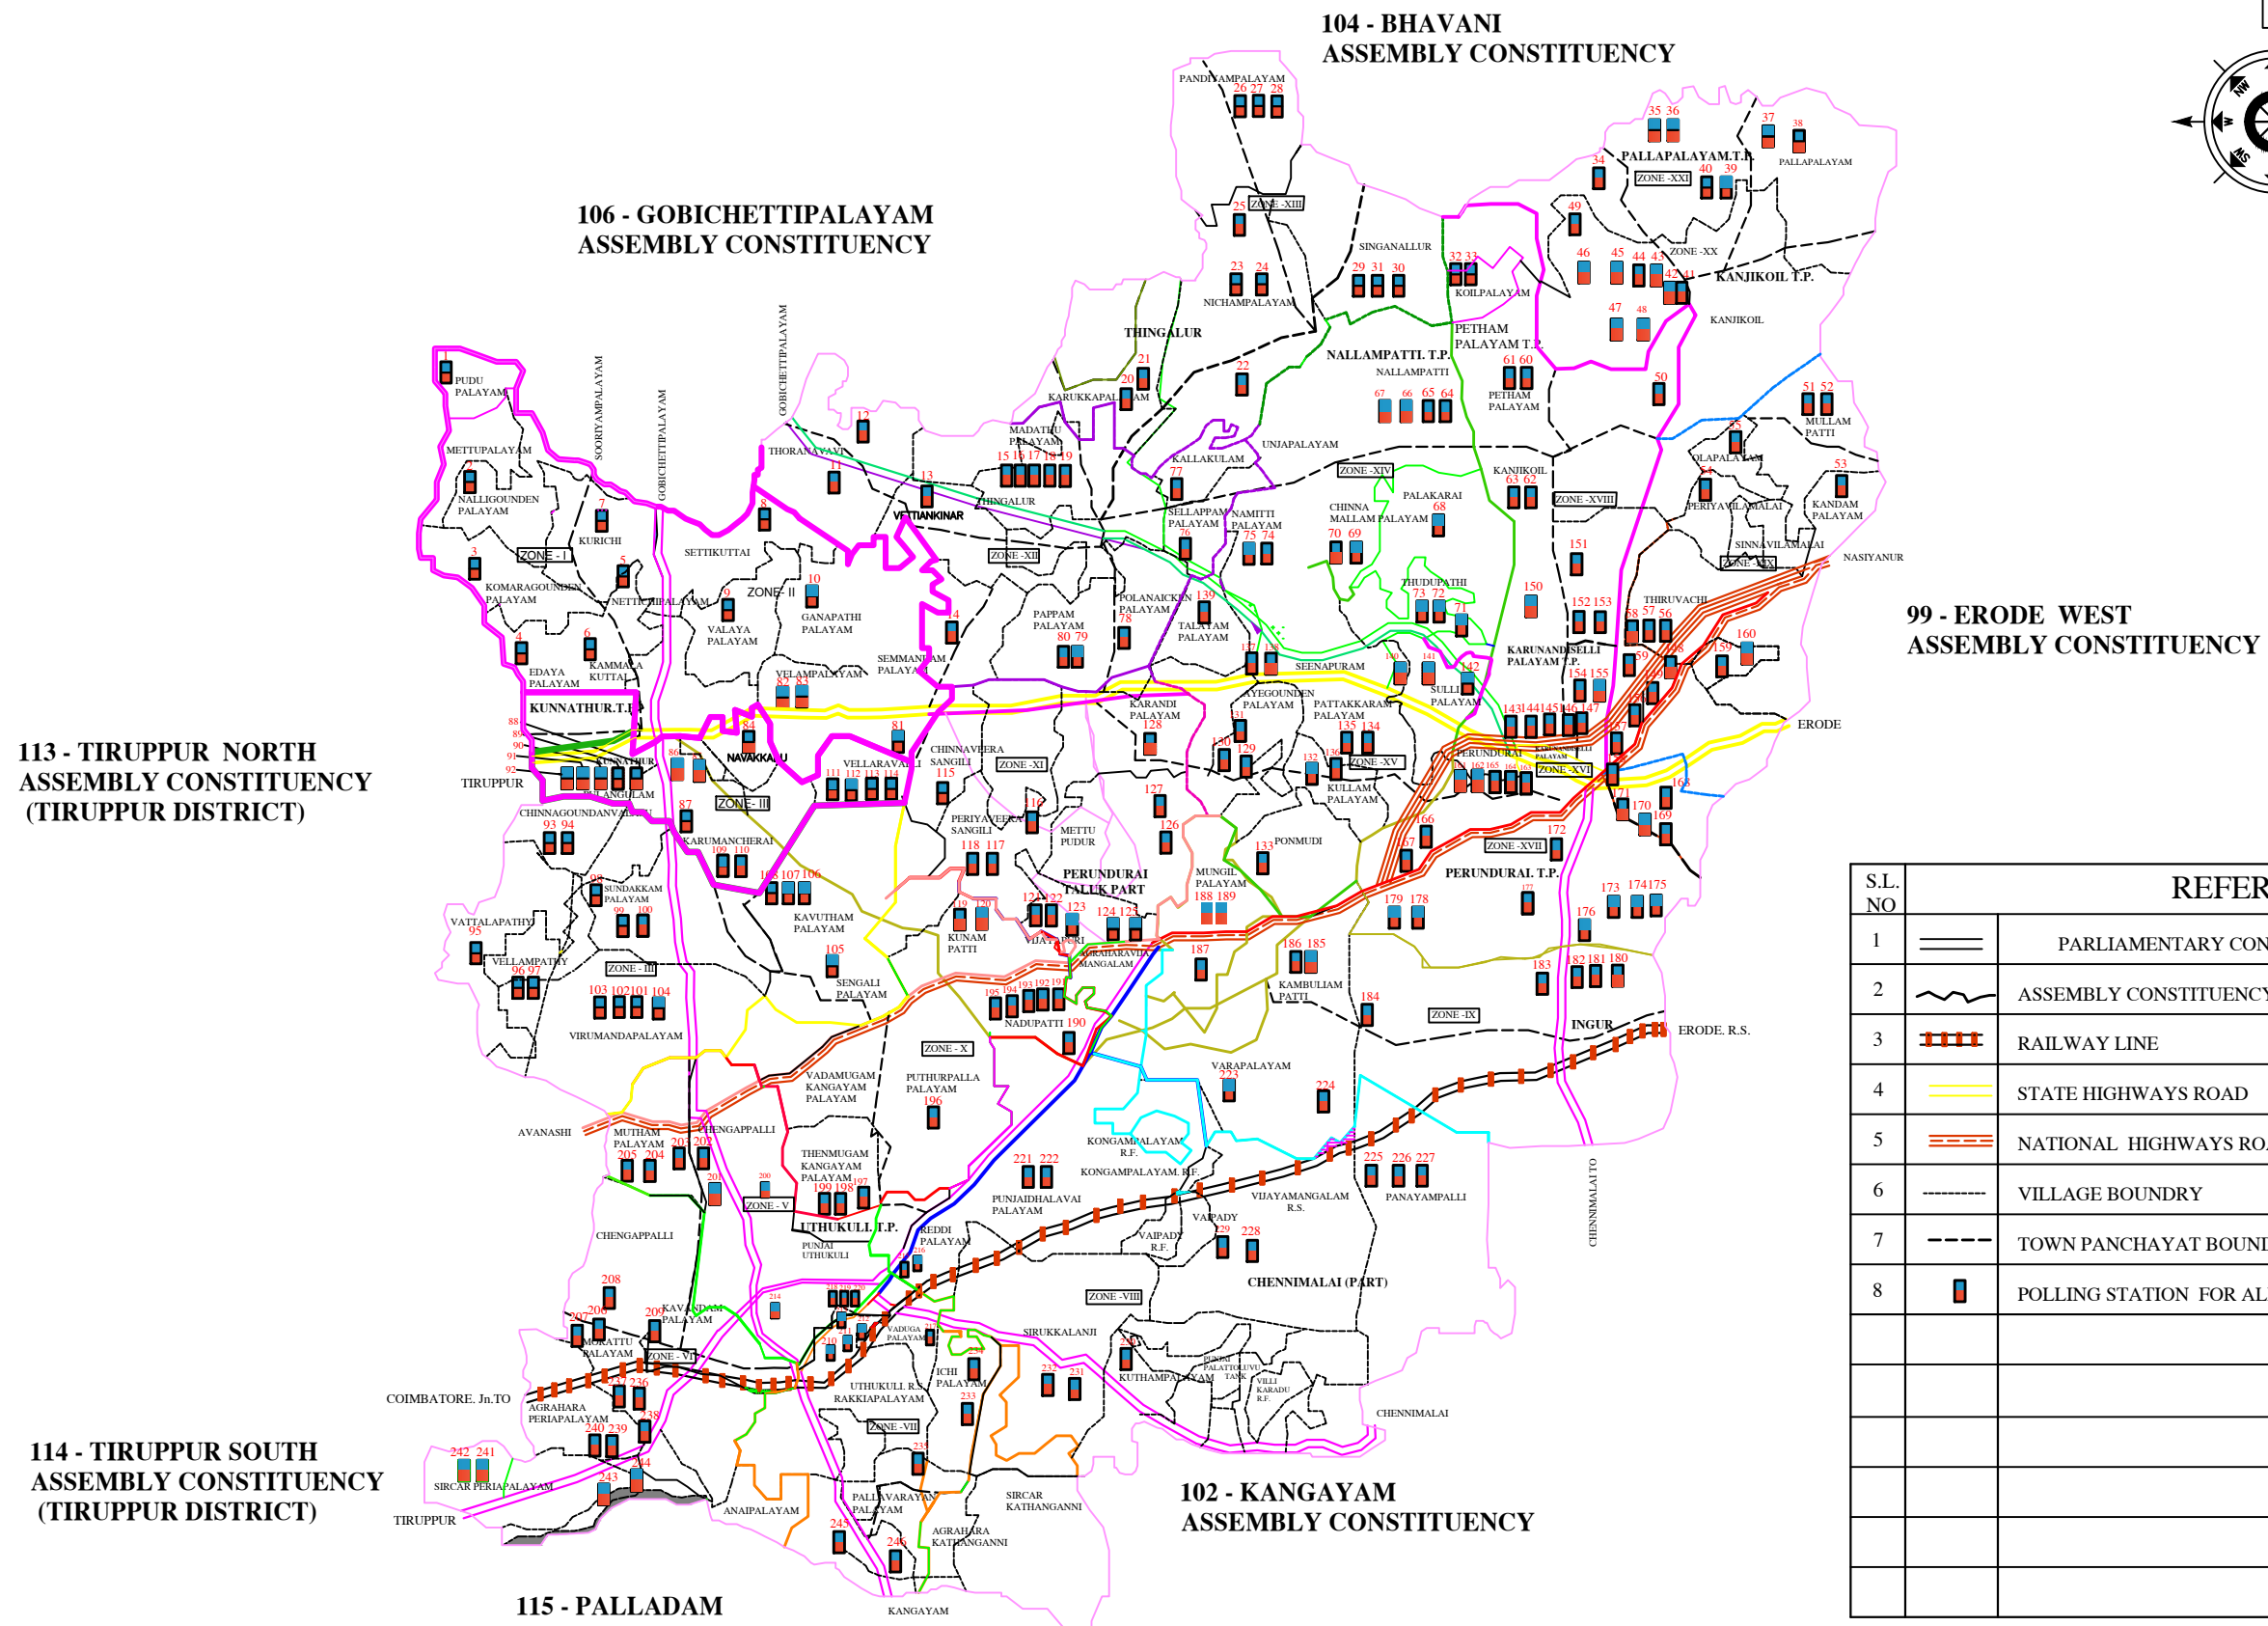

MAP SHOWING THE LOCATION OF 103-PERUNDURAI ASSEMBLY CONSTITUENCY-2016

S.L. NO.	REFERENCE		
1		PARLIAMENTARY CONSTITUENCY BOUNDRY	
2		ASSEMBLY CONSTITUENCY BOUNDRY	
3		RAILWAY LINE	
4		STATE HIGHWAYS ROAD	
5		NATIONAL HIGHWAYS ROAD	
6		VILLAGE BOUNDRY	
7		TOWN PANCHAYAT BOUNDRY	
8		POLLING STATION FOR ALL VOTERS	246

TALUK SUB-INSPECTOR OF SURVEY, PERUNDURAI

ASSISTANT RETURNING OFFICER
103 - PERUNDURAI ASSEMBLY CONSTITUENCY
& TAHSILDAR, PERUNDURAI