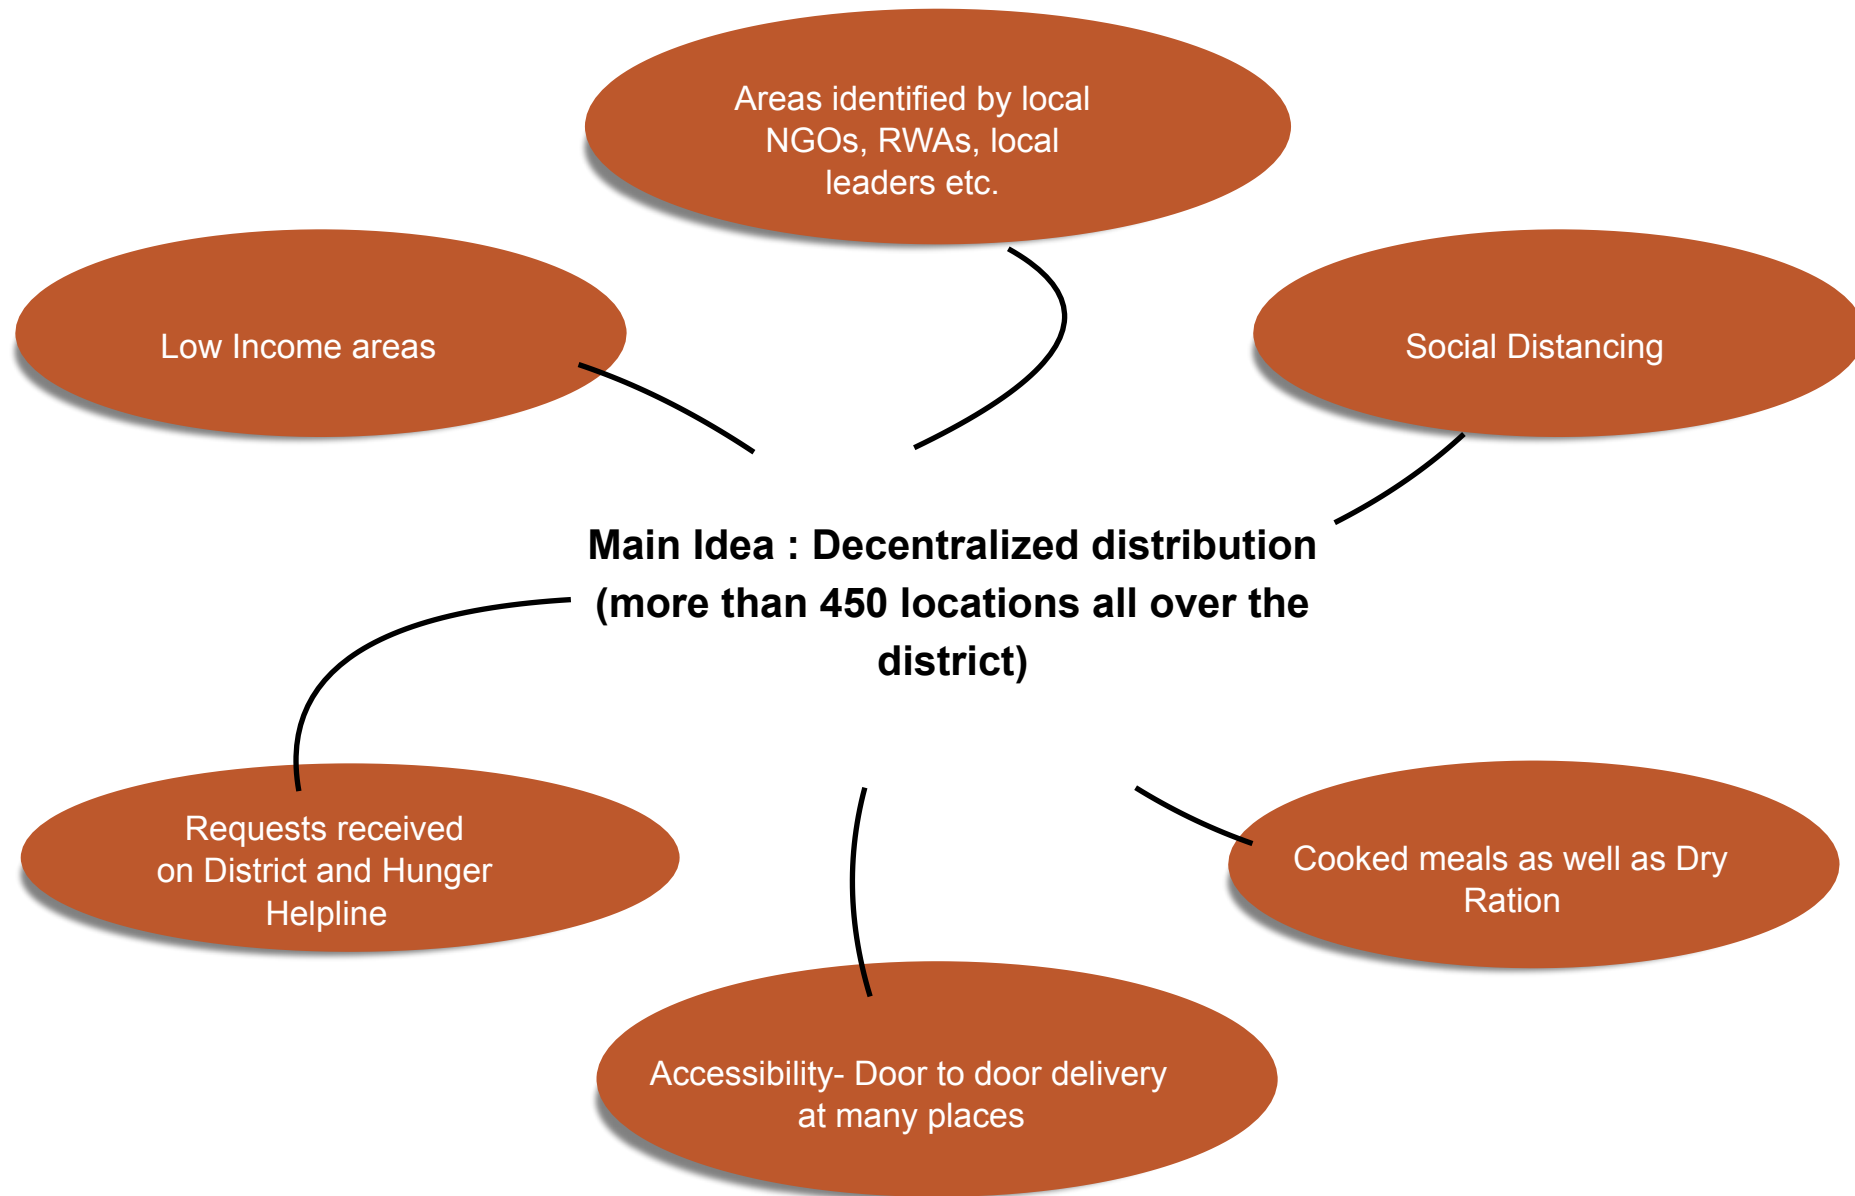

District South, Govt. of NCT of Delhi

FIGHT AGAINST COVID-19 VIRUS

Food Distribution

Some NGOs and Volunteer Groups helping us in this endeavour:

- **Radha Swoami Satsang Beas, Bhati Mines**
- **IRCTC**
- **Sewa Bharti**
- **Parivartan India Art Foundation**
- **Sulabh International Social Service Org**
- **Rotary Southend Charitable Trust**
- **Maitri Prerna Foundation**
- **RSMH &LLP**

Daily Food Distribution Figures

Started from
26/03/2020

Scaling up from 8500
meals to 1,00,000 is less
than a week

Lunch and Dinner
served to around
1,50,000 persons daily

Thank you.
