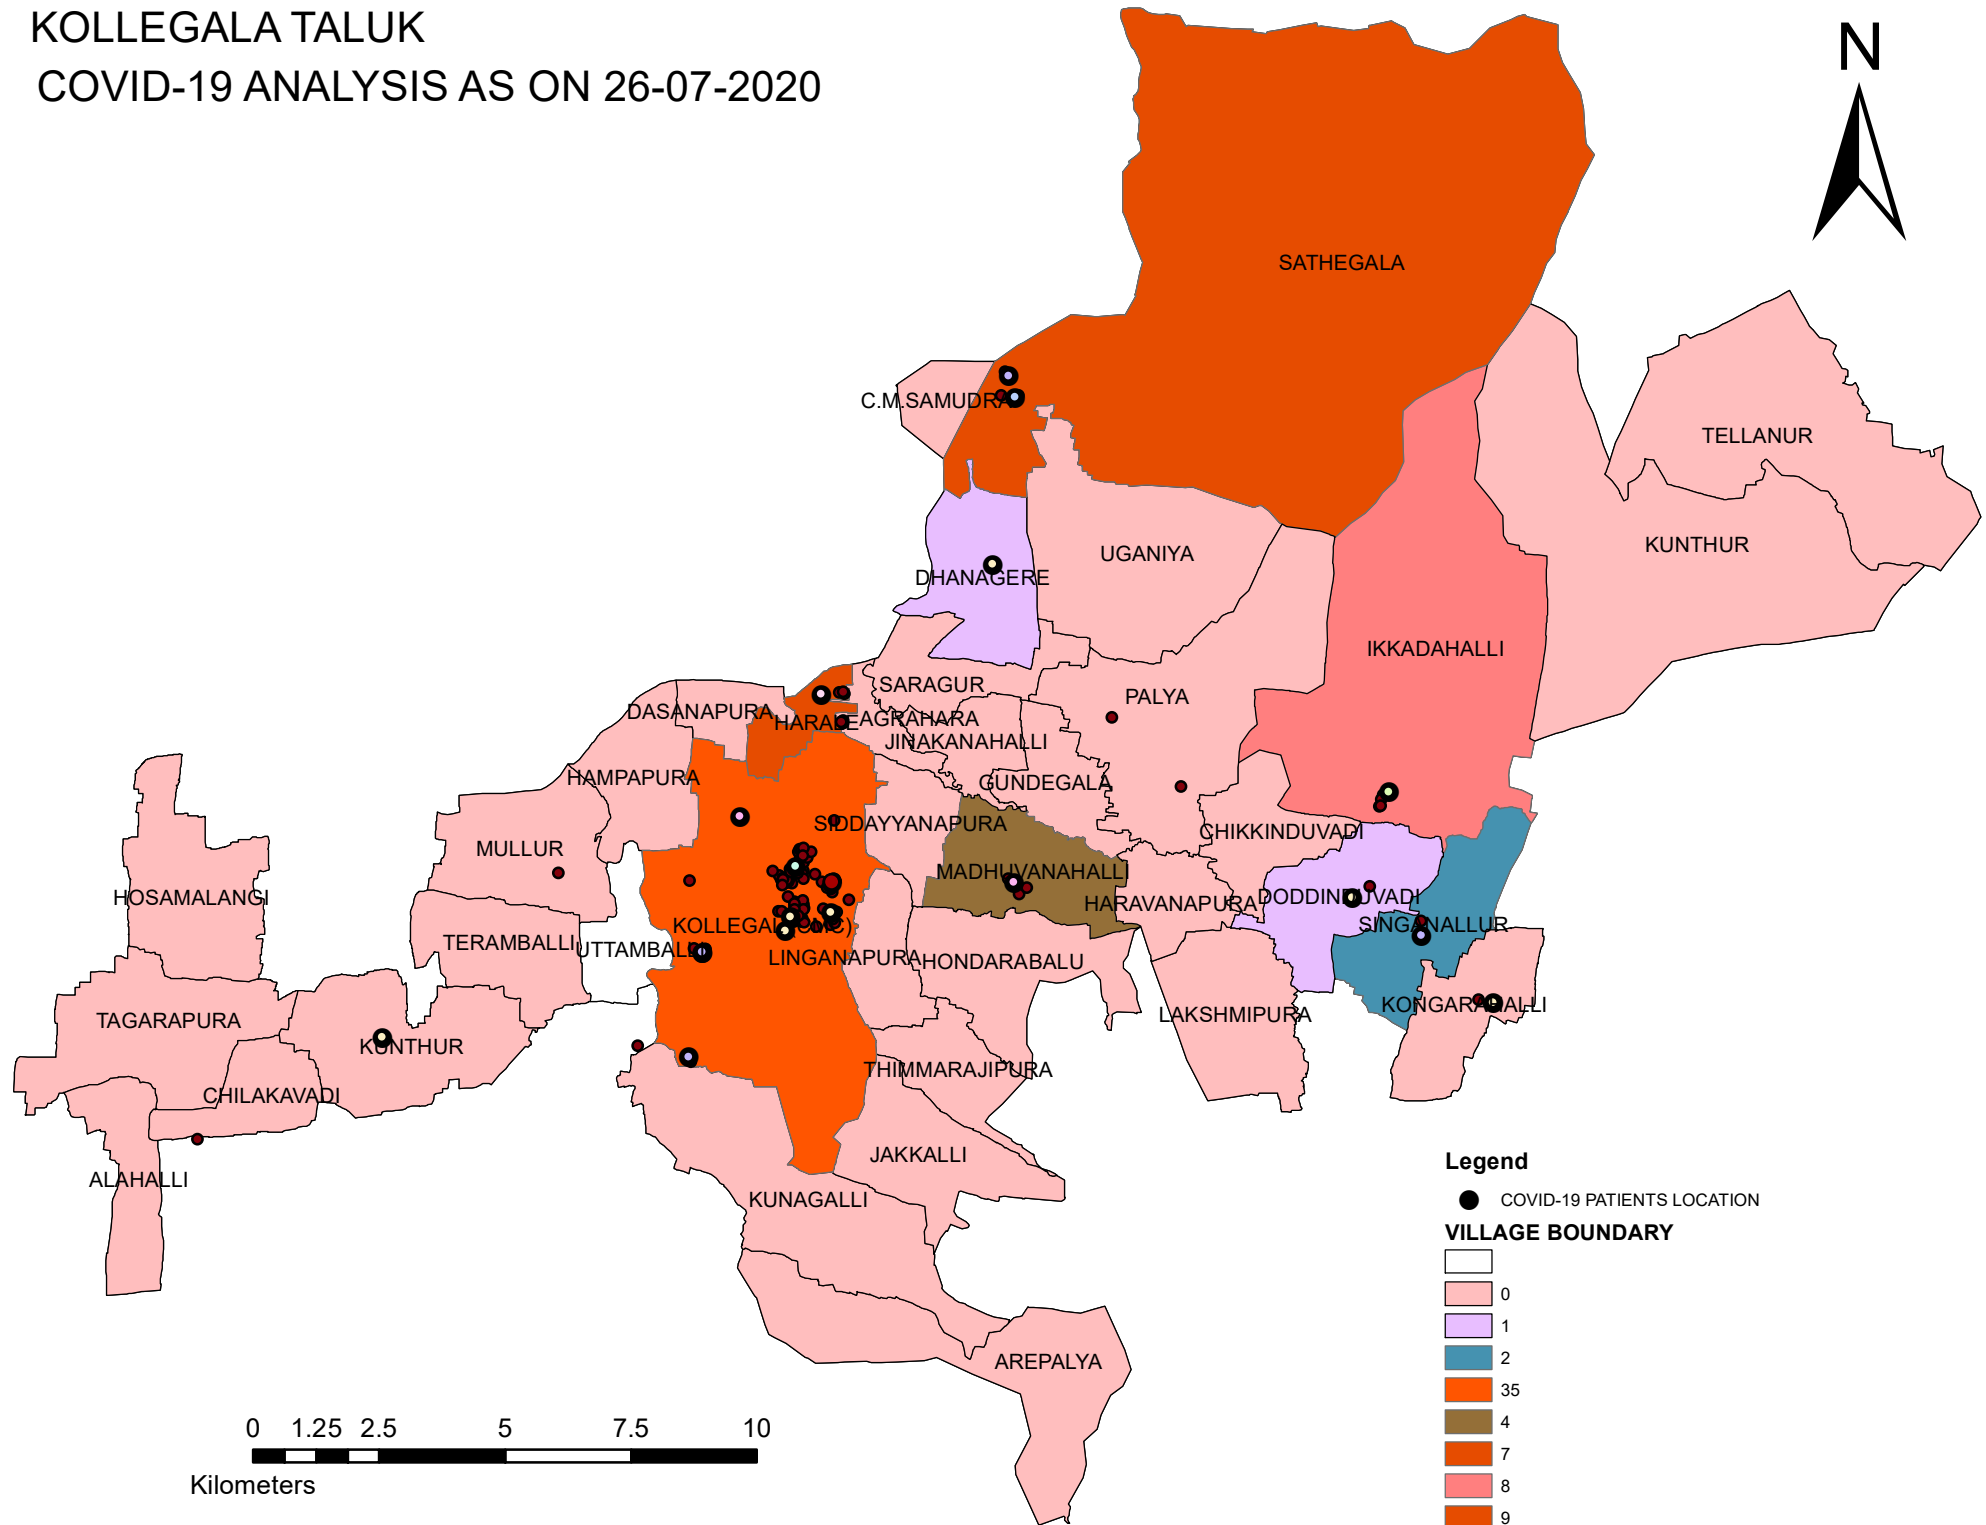

# KOLLEGALA TALUK COVID-19 ANALYSIS AS ON 26-07-2020

**Legend**

- COVID-19 PATIENTS LOCATION

**VILLAGE BOUNDARY**

- 0
- 1
- 2
- 35
- 4
- 7
- 8
- 9