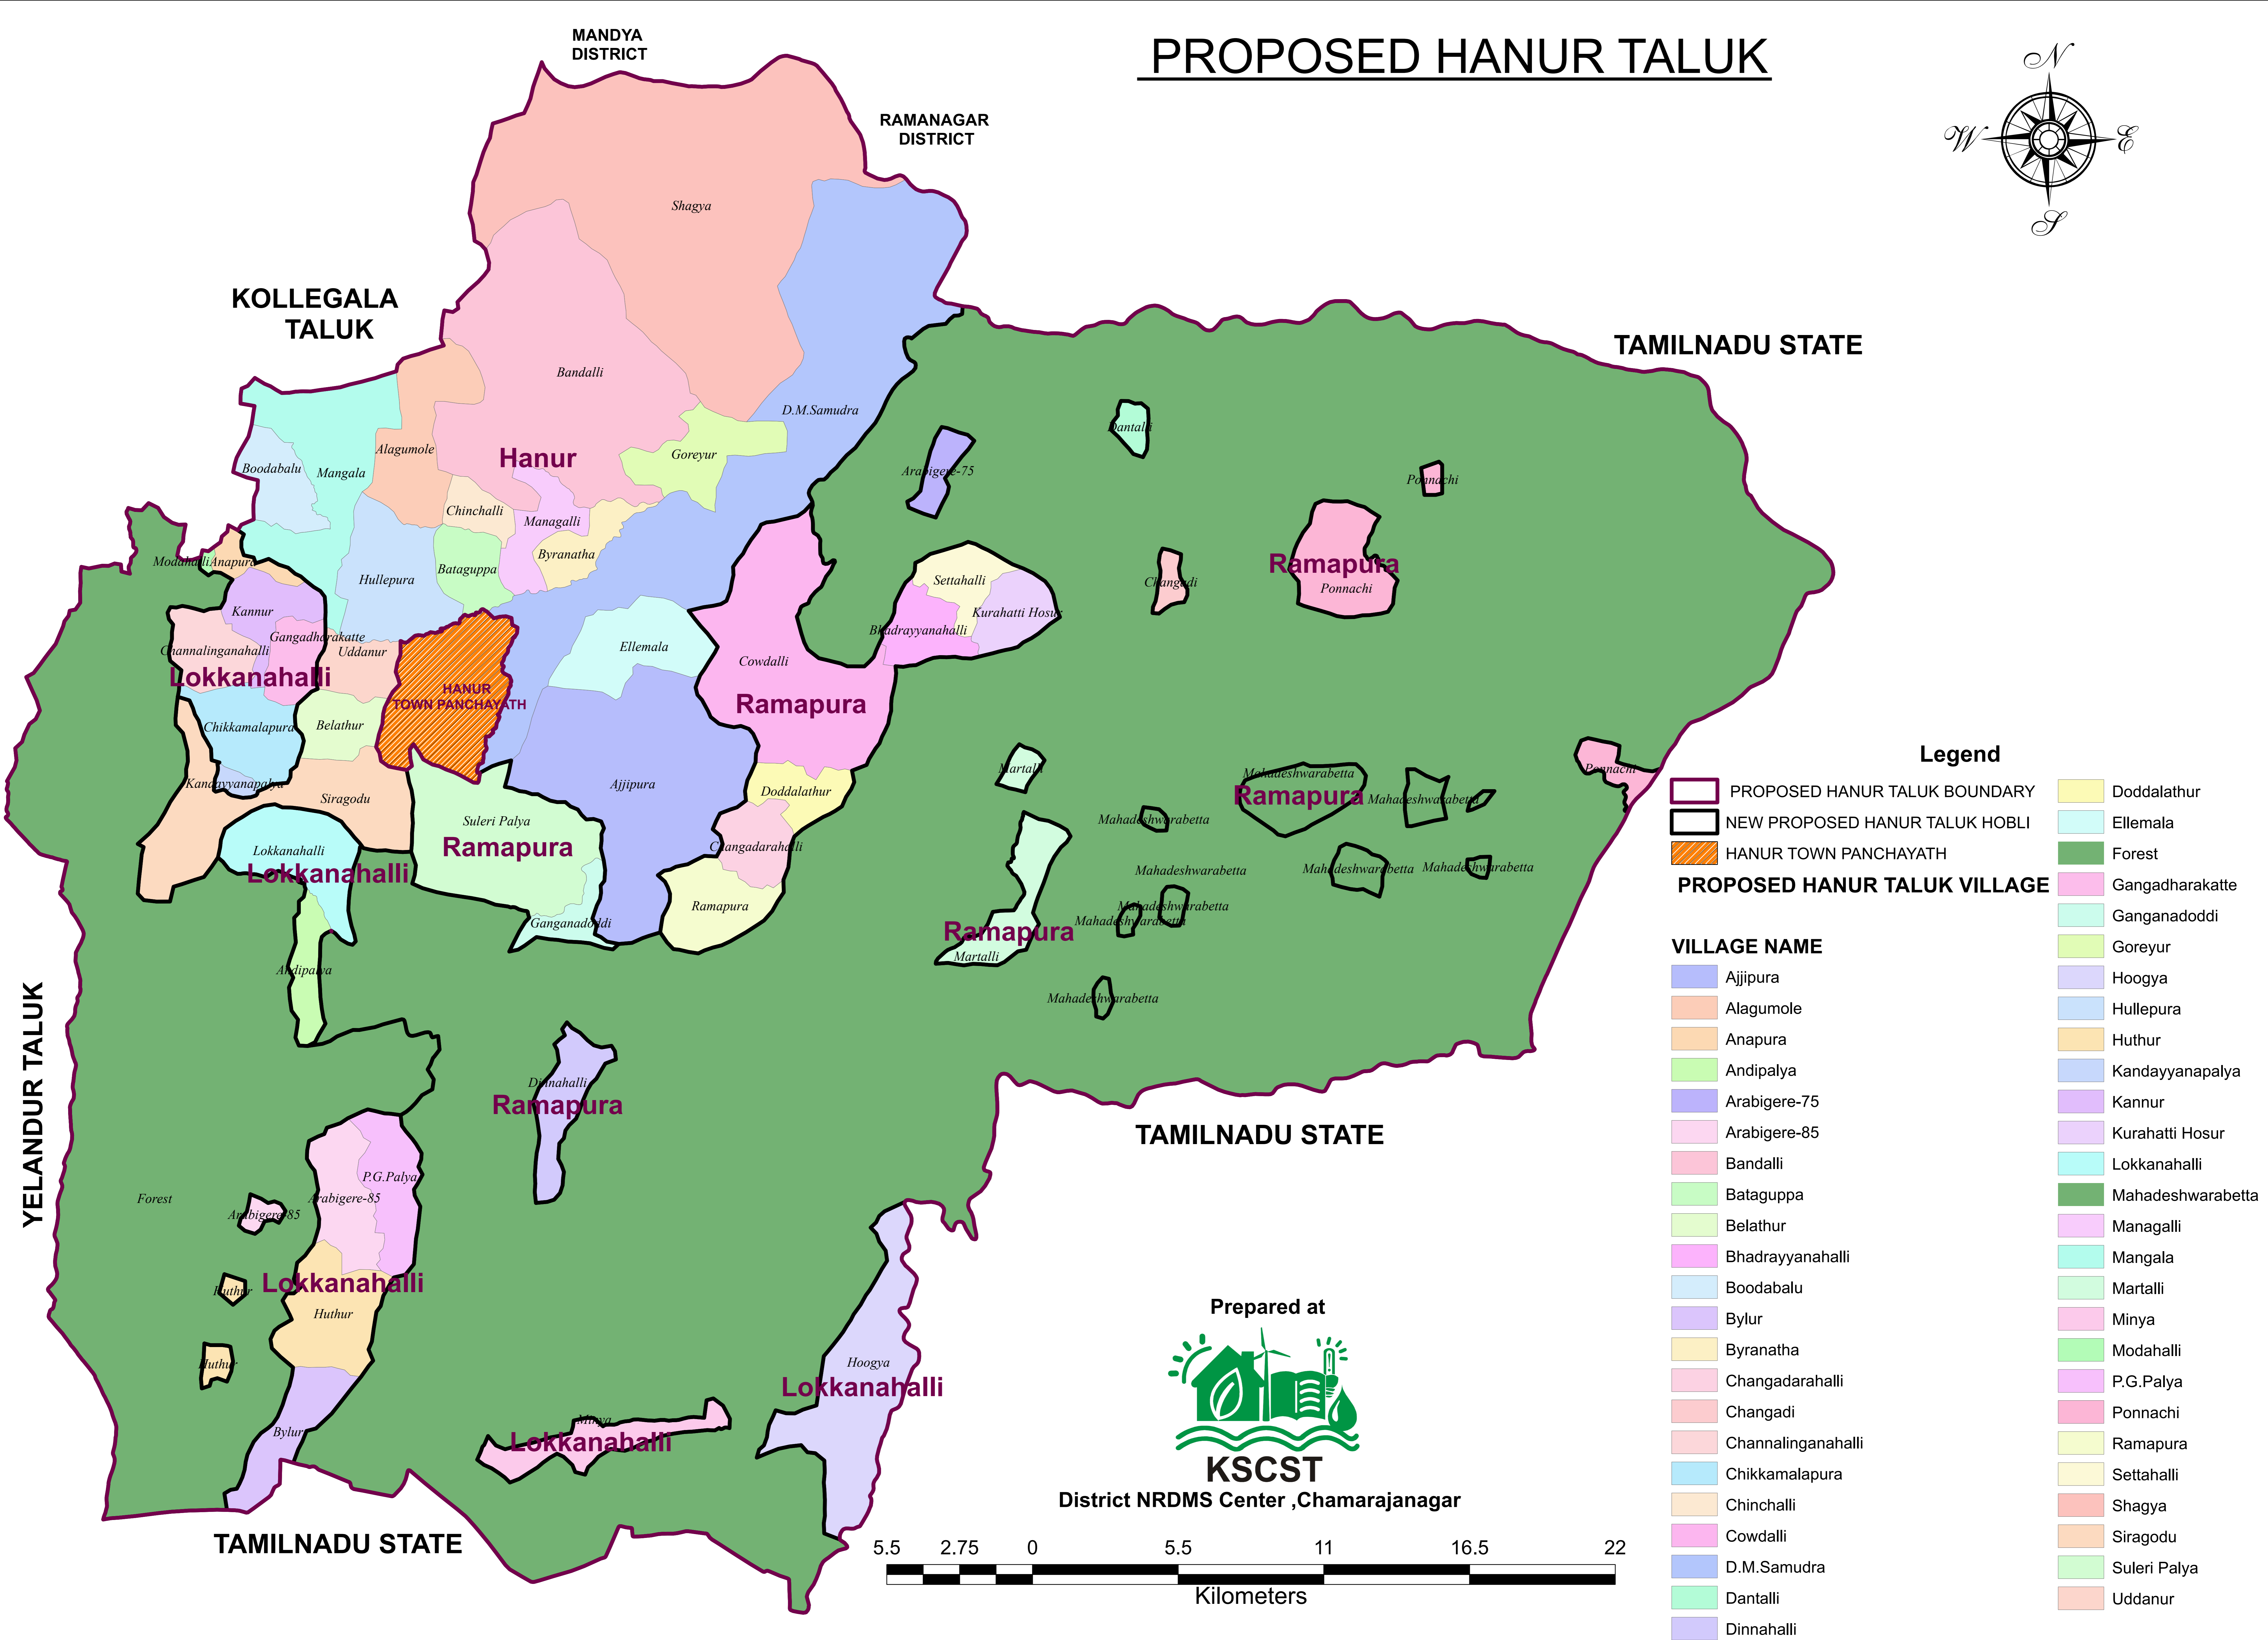

PROPOSED HANUR TALUK

MANDYA DISTRICT

RAMANAGAR DISTRICT

KOLLEGALA TALUK

TAMILNADU STATE

12°10'0"N

12°0'0"N

11°50'0"N

YELANDUR TALUK

TAMILNADU STATE

TAMILNADU STATE

77°10'0"E

77°20'0"E

77°30'0"E

77°40'0"E

77°50'0"E

Legend

- PROPOSED HANUR TALUK BOUNDARY
 - NEW PROPOSED HANUR TALUK HOBLI
 - HANUR TOWN PANCHAYATH
 - Forest
- PROPOSED HANUR TALUK VILLAGE**
- | | |
|-------------------|-----------------|
| Doddalathur | Ellemala |
| Hullepura | Gangadharakatte |
| Goreyur | Ganganadoddi |
| Hoogya | Mangala |
| Kandyyanapalya | Martalli |
| Kannur | Minya |
| Kurahatti Hosur | Modahalli |
| Lokkanahalli | P.G.Palya |
| Mahadeshwarabetta | Ponnachi |
| Managalli | Ramapura |
| Mangala | Settahalli |
| Martalli | Shagya |
| Minya | Siragodu |
| Modahalli | Suleri Palya |
| P.G.Palya | Uddanur |
| Ponnachi | |
| Ramapura | |
| Settahalli | |
| Shagya | |
| Siragodu | |
| Suleri Palya | |
| Uddanur | |
- VILLAGE NAME**
- Ajjipura
 - Alagumole
 - Anapura
 - Andipalya
 - Arabigere-75
 - Arabigere-85
 - Bandalli
 - Bataguppa
 - Belathur
 - Bhadrayanahalli
 - Boodabalu
 - Bylur
 - Byranatha
 - Changadarahalli
 - Changadi
 - Channalinganahalli
 - Chikkamalapura
 - Chinchalli
 - Cowdalli
 - D.M.Samudra
 - Dantalli
 - Dinnahalli