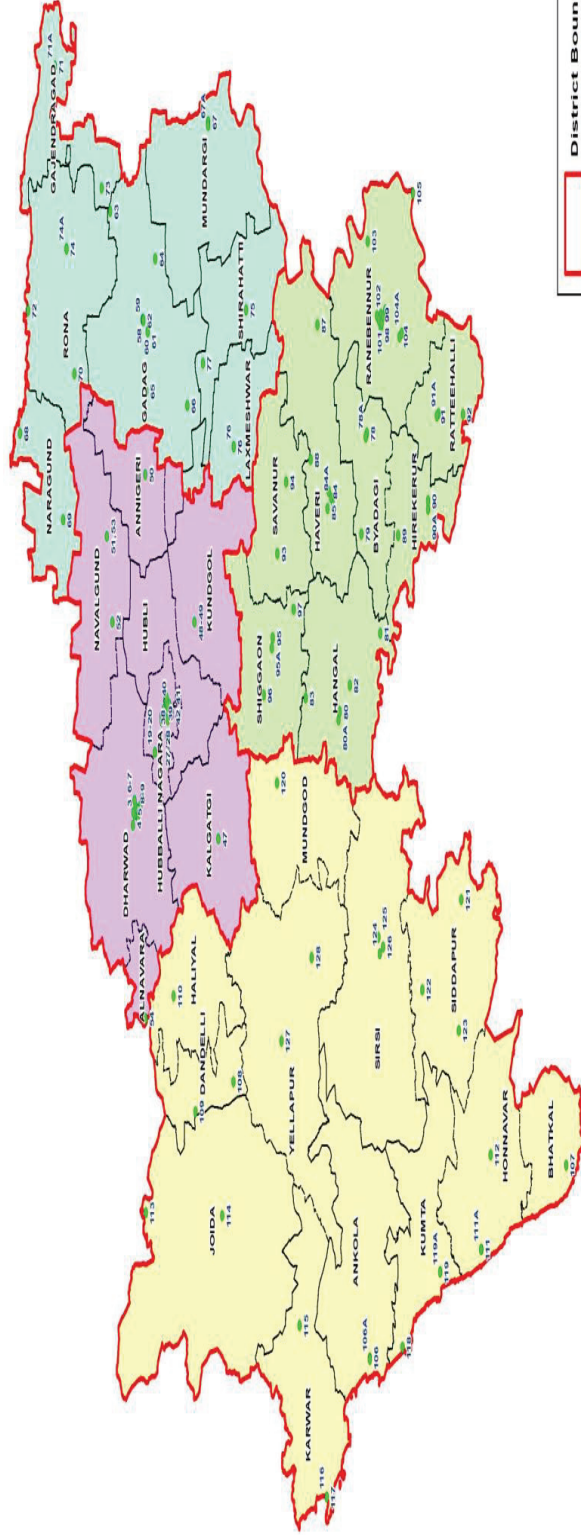

# KARNATAKA WEST GRADUATES' CONSTITUENCY MAP (INCLUDING POLLING STATIONS)

## POLLING STATION LOCATION OF KARNATAKA WEST GRADUATE'S CONSTITUENCY -2020

Sl No	District Name	No of PS
1	Dharwad	54
2	Gadag	29
3	Haveri	26
4	Uttara Kannada	37
<b>Grand Total</b>		<b>146</b>

DISTRICT NRDMS CENTRE, ZP BELAGAVI