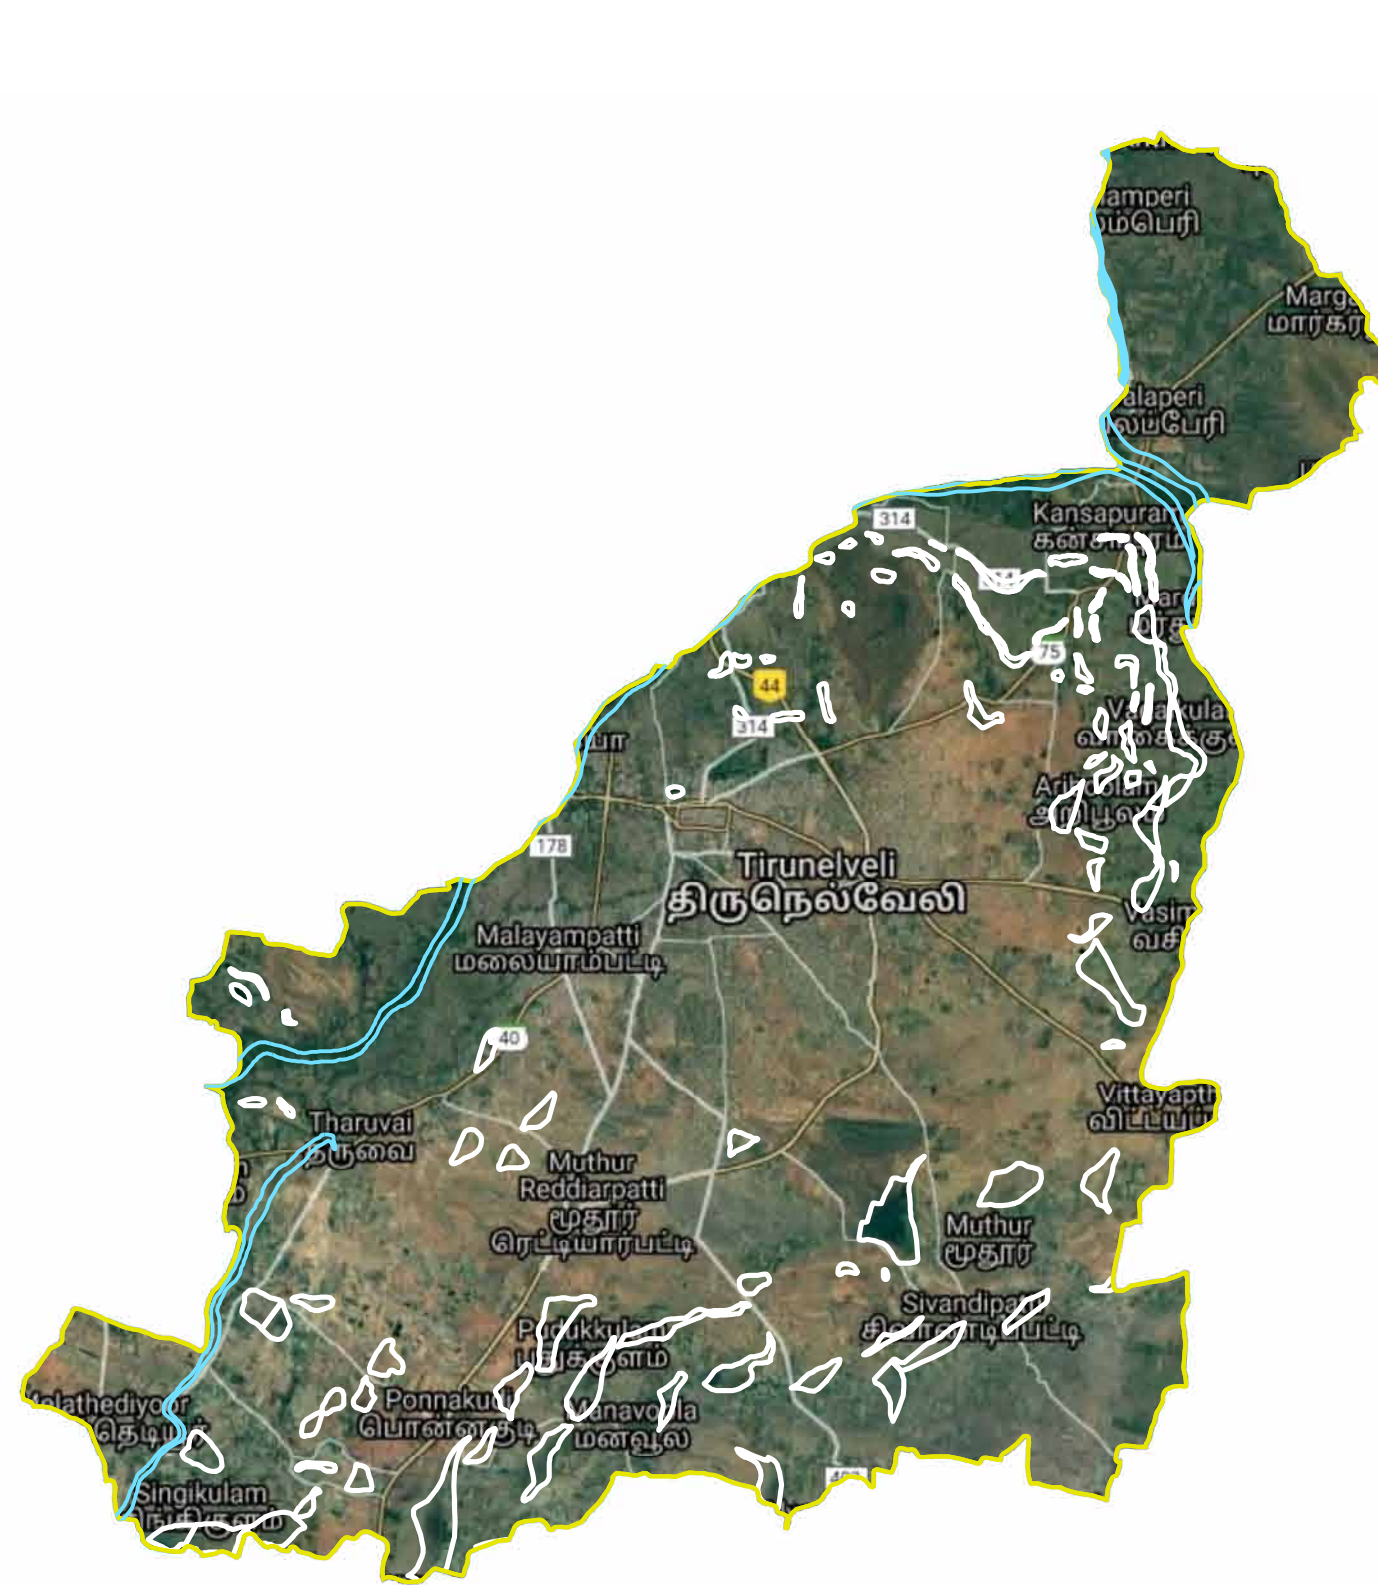

# Waterbodies

Taluk : Palayankottai  
District : Tirunelveli

**Note:**

- 1) Boundaries of all the water bodies depicted here are approximate. For accurate measurements, please refer to the land records.
- 2) The satellite imagery was captured from Google Earth on 10th March 2021.