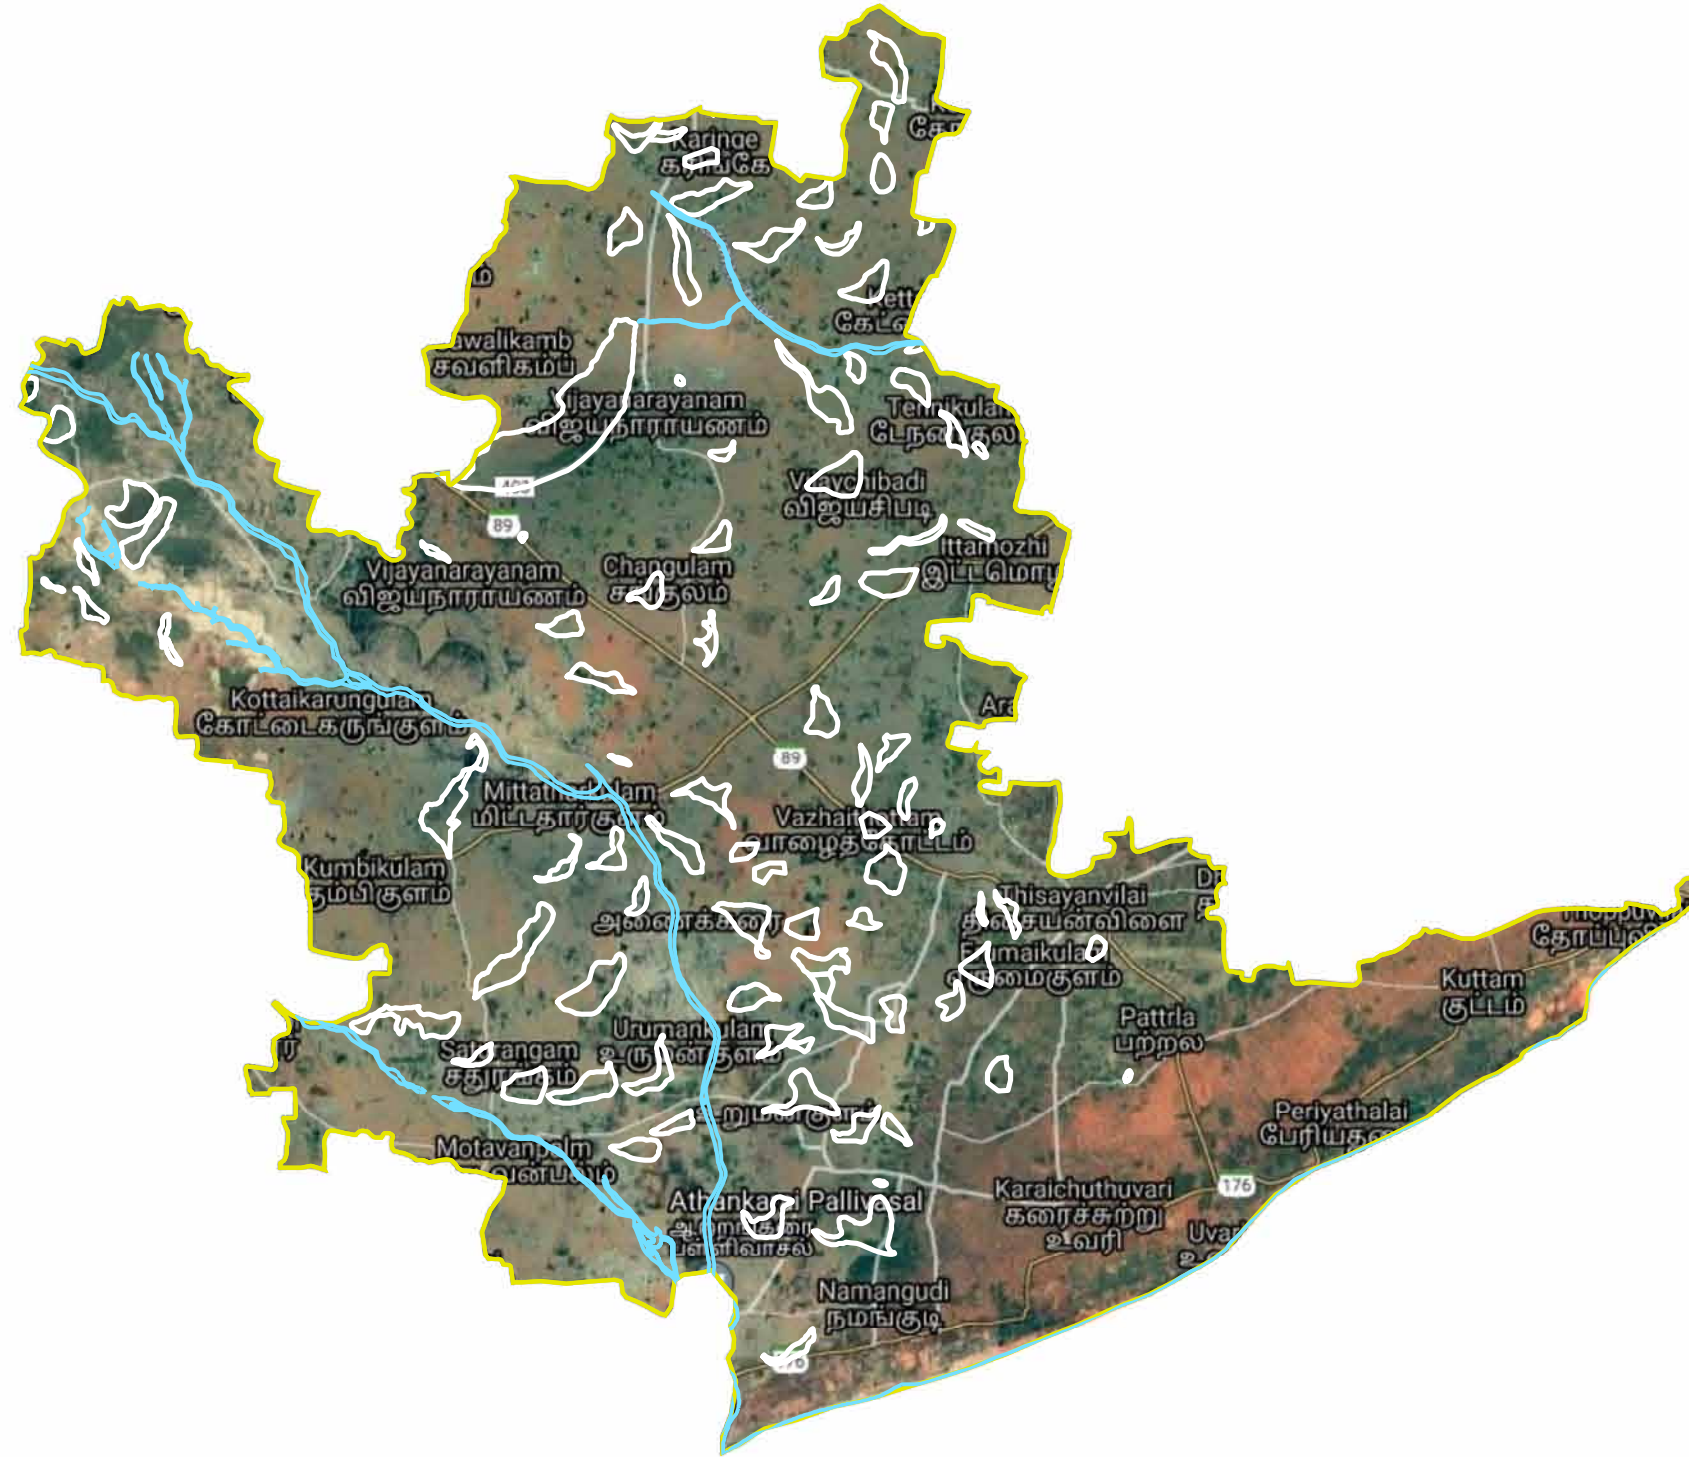

# Waterbodies

Taluk : Tisaiyanvilai  
District : Tirunelveli

**Note:**

- 1) Boundaries of all the water bodies depicted here are approximate. For accurate measurements, please refer to the land records.
- 2) The satellite imagery was captured from Google Earth on 10th March 2021.