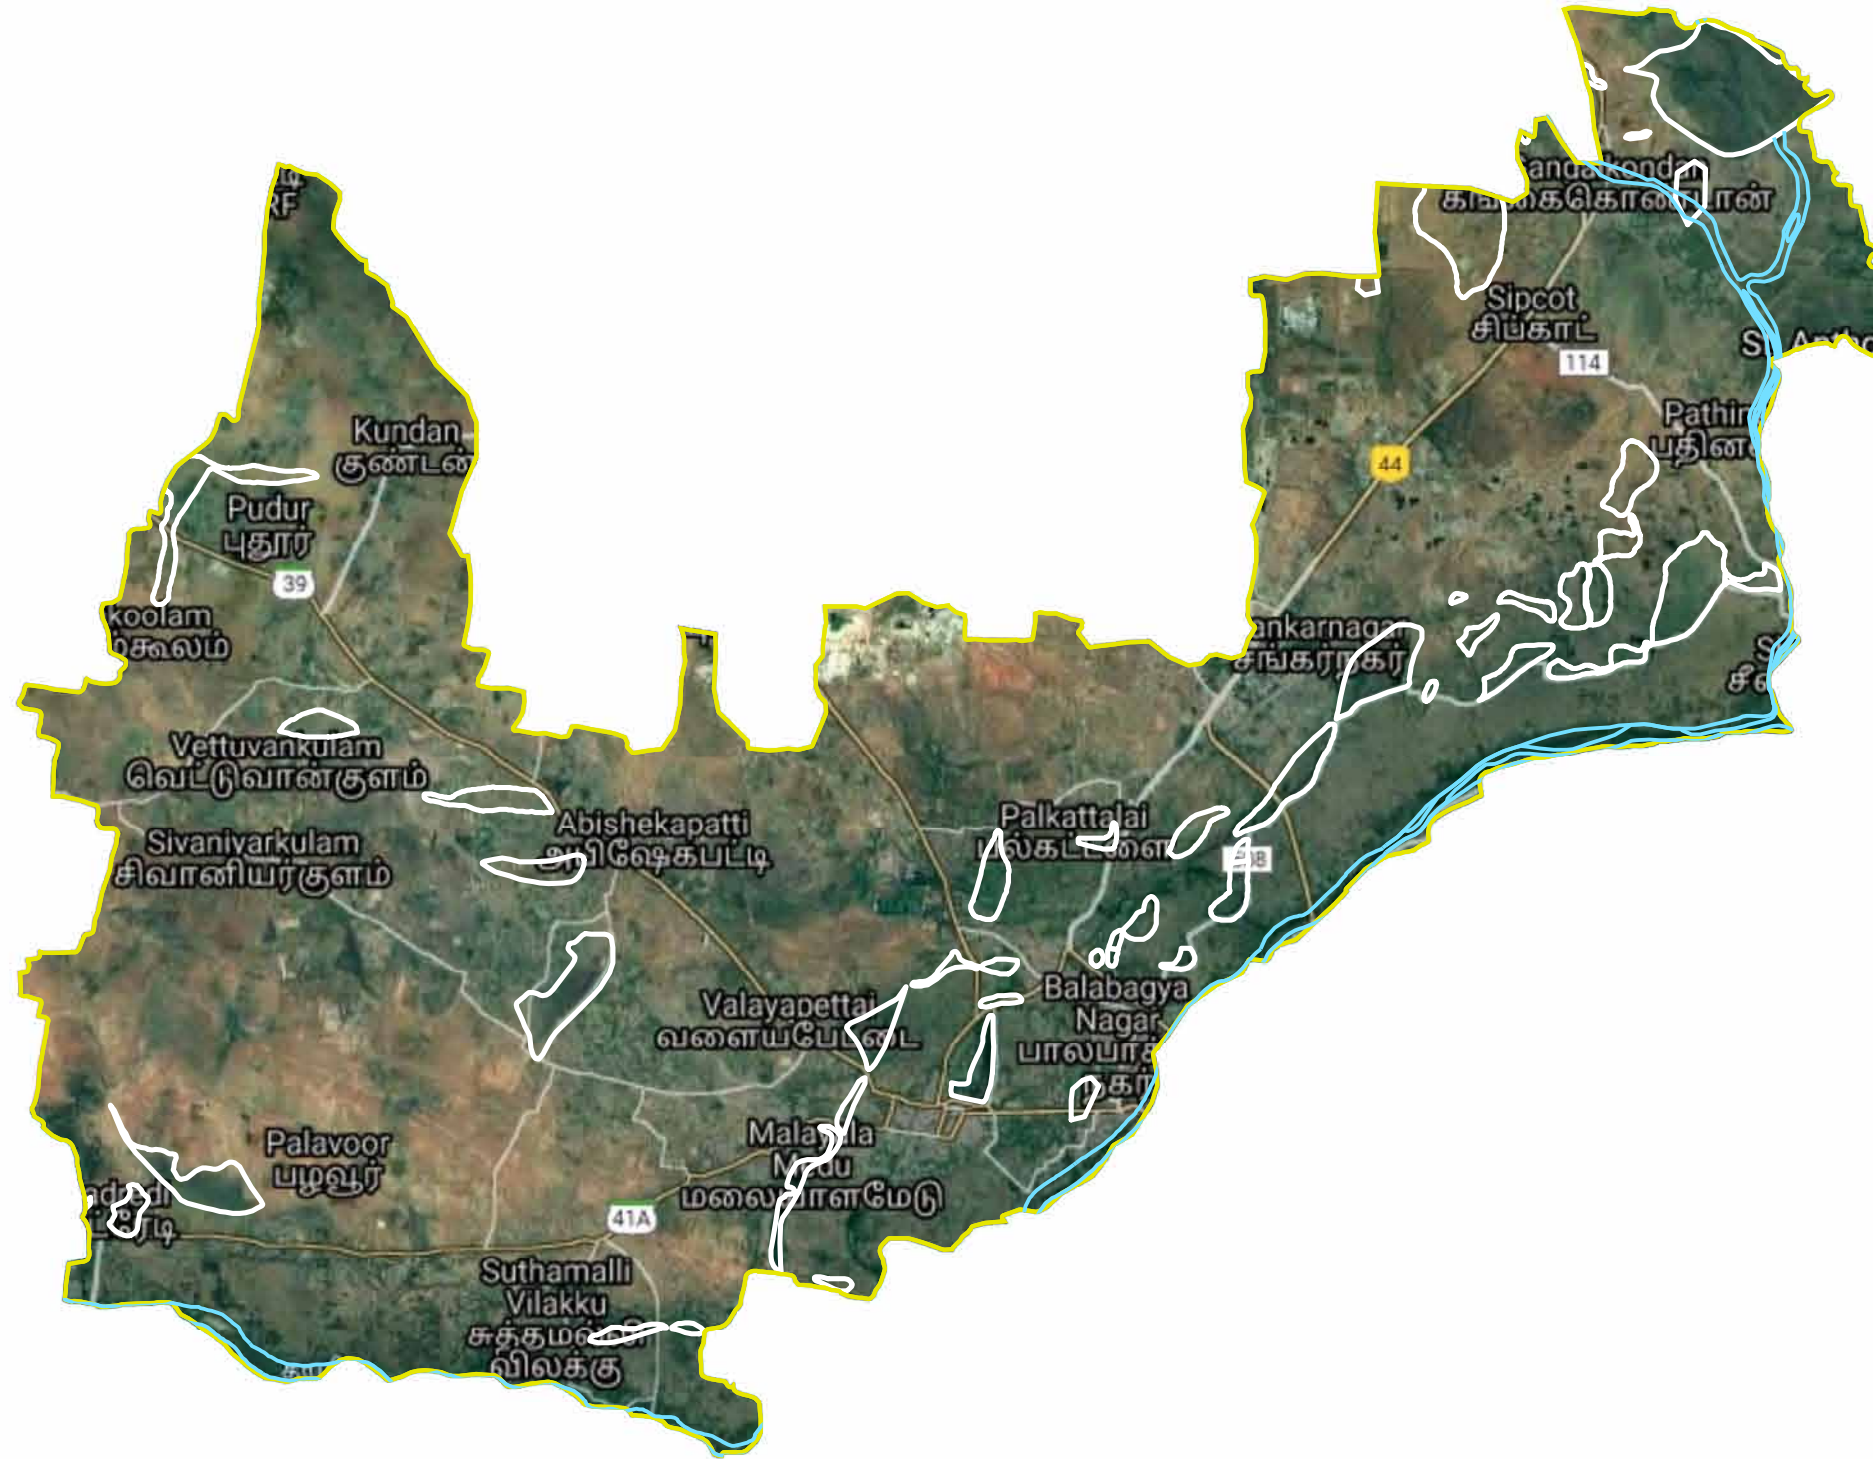

Waterbodies

Taluk : Thirunelveli
District : Tirunelveli

Note:

- 1) Boundaries of all the water bodies depicted here are approximate. For accurate measurements, please refer to the land records.
- 2) The satellite imagery was captured from Google Earth on 10th March 2021.