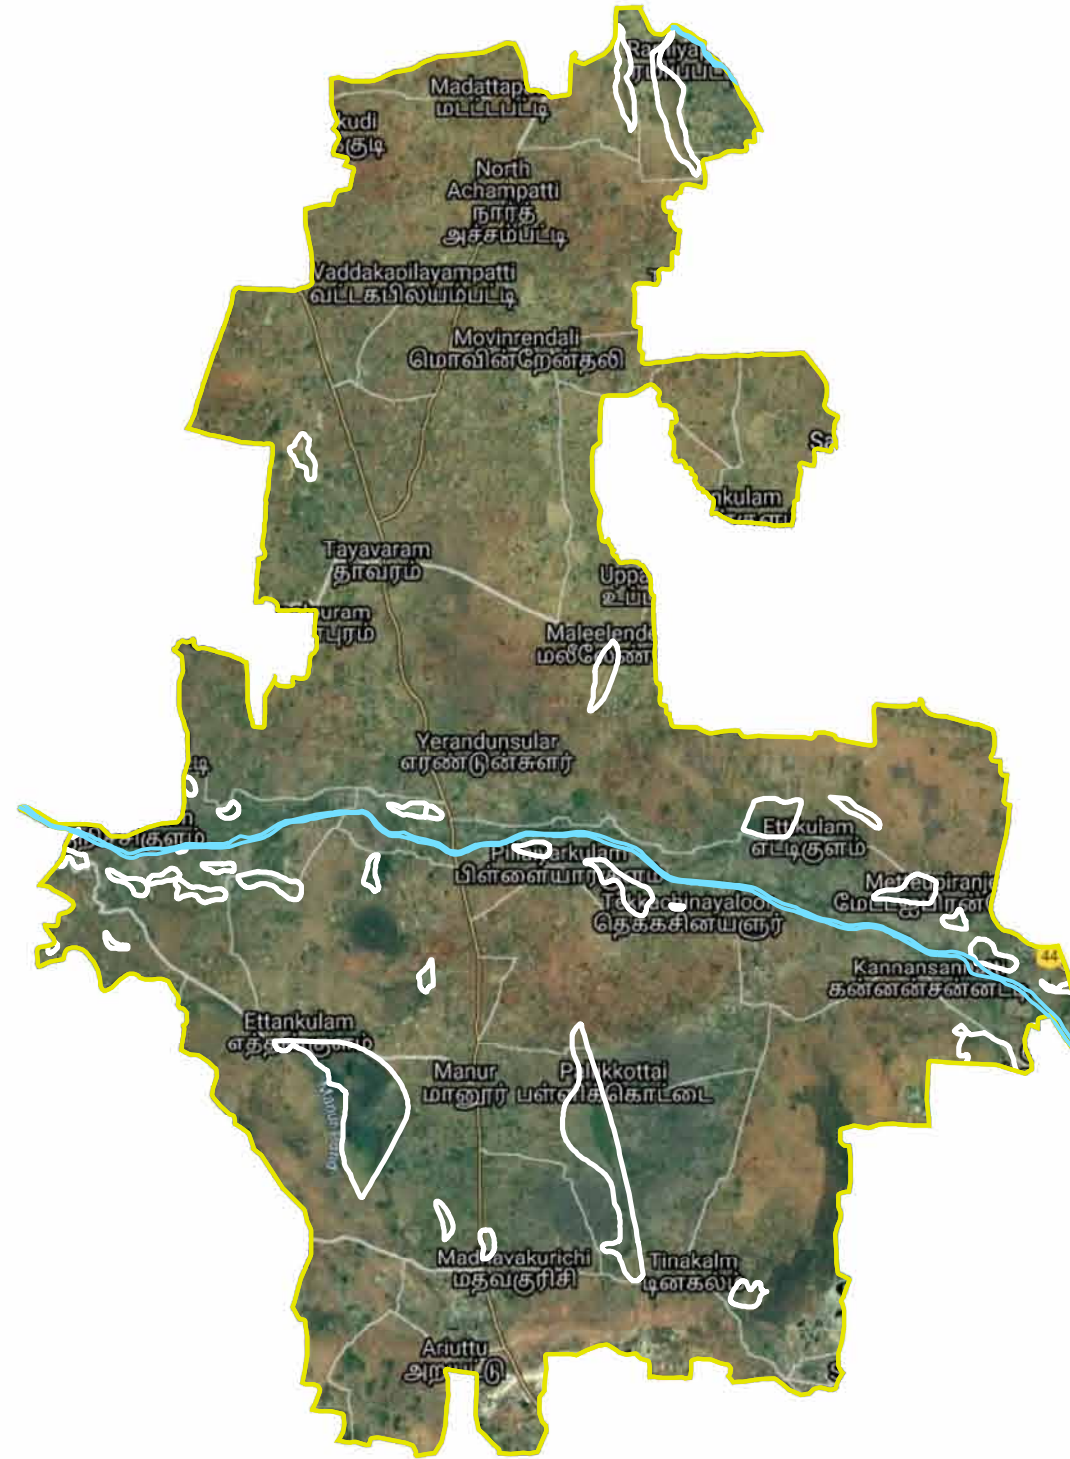

Waterbodies

Taluk : Manur
District : Tirunelveli

Note:

- 1) Boundaries of all the water bodies depicted here are approximate. For accurate measurements, please refer to the land records.
- 2) The satellite imagery was captured from Google Earth on 10th March 2021.