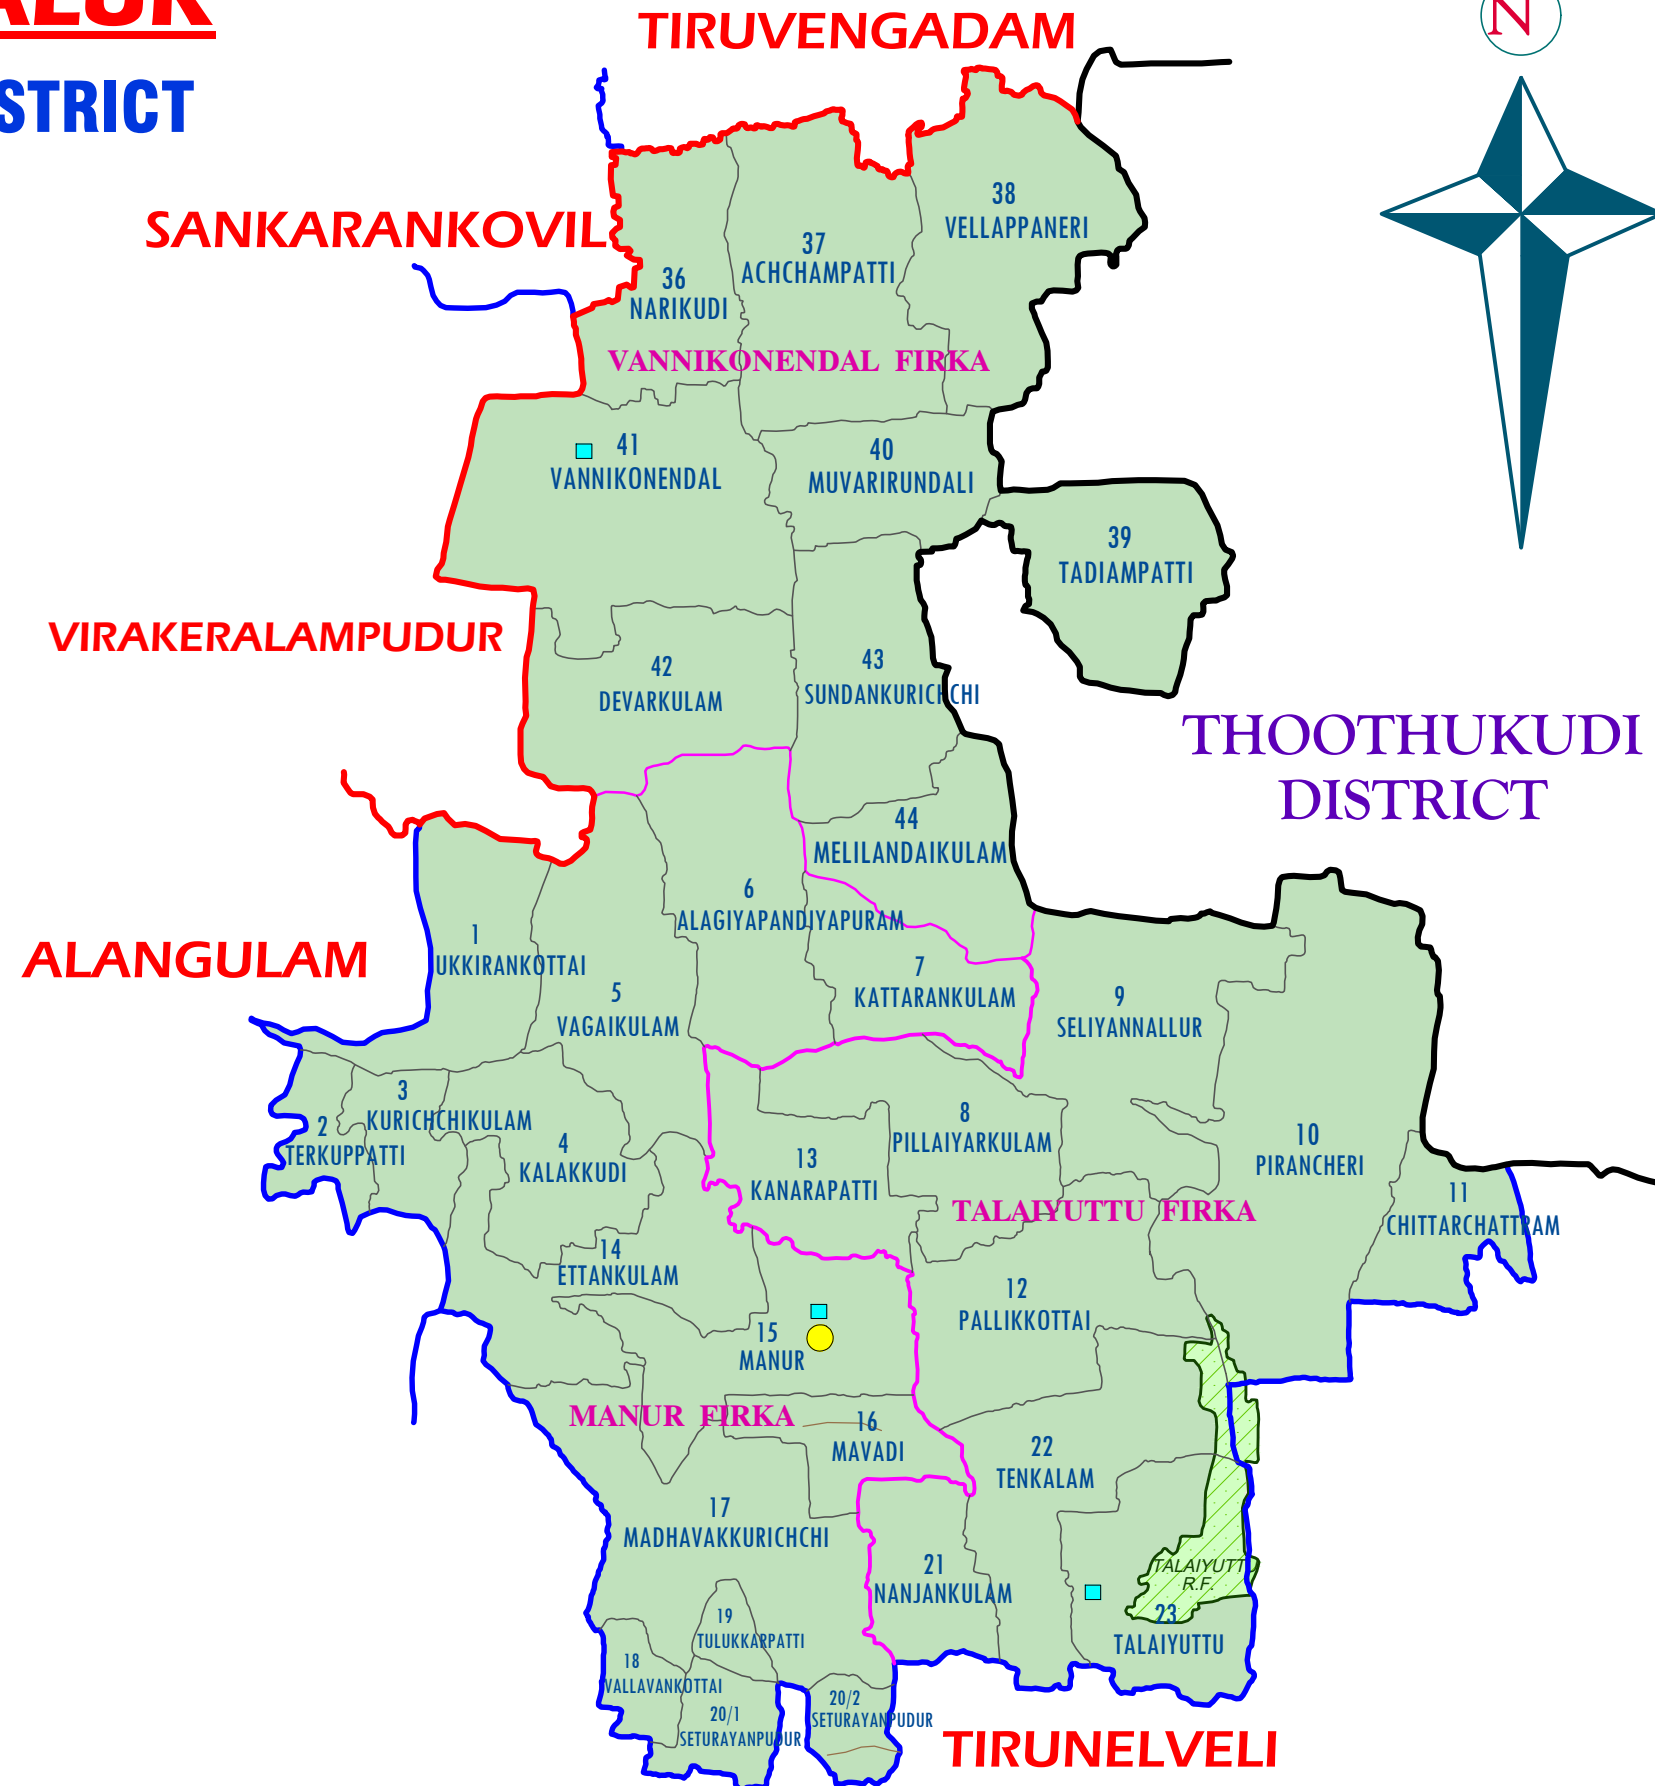

MANUR TALUK

TIRUNELVELI DISTRICT

TALUK	MANUR	
NO.OF FIRKAS	FIRKA NAME	NO.OF VILLAGES
3	TALAIYUTTU	09
	MANUR	14
	VANNIKONANDAL	09
TOTAL REVENUE VILLAGES		32

REFERENCE	
EXISTING DISTRICT BOUNDARY	
PROPOSED DISTRICT BOUNDARY	
TALUK BOUNDARY	
FIRKA BOUNDARY	
VILLAGE BOUNDARY	
TALUK HEADQUARTERS	
FIRKA HEADQUARTERS	
RESERVED FOREST	