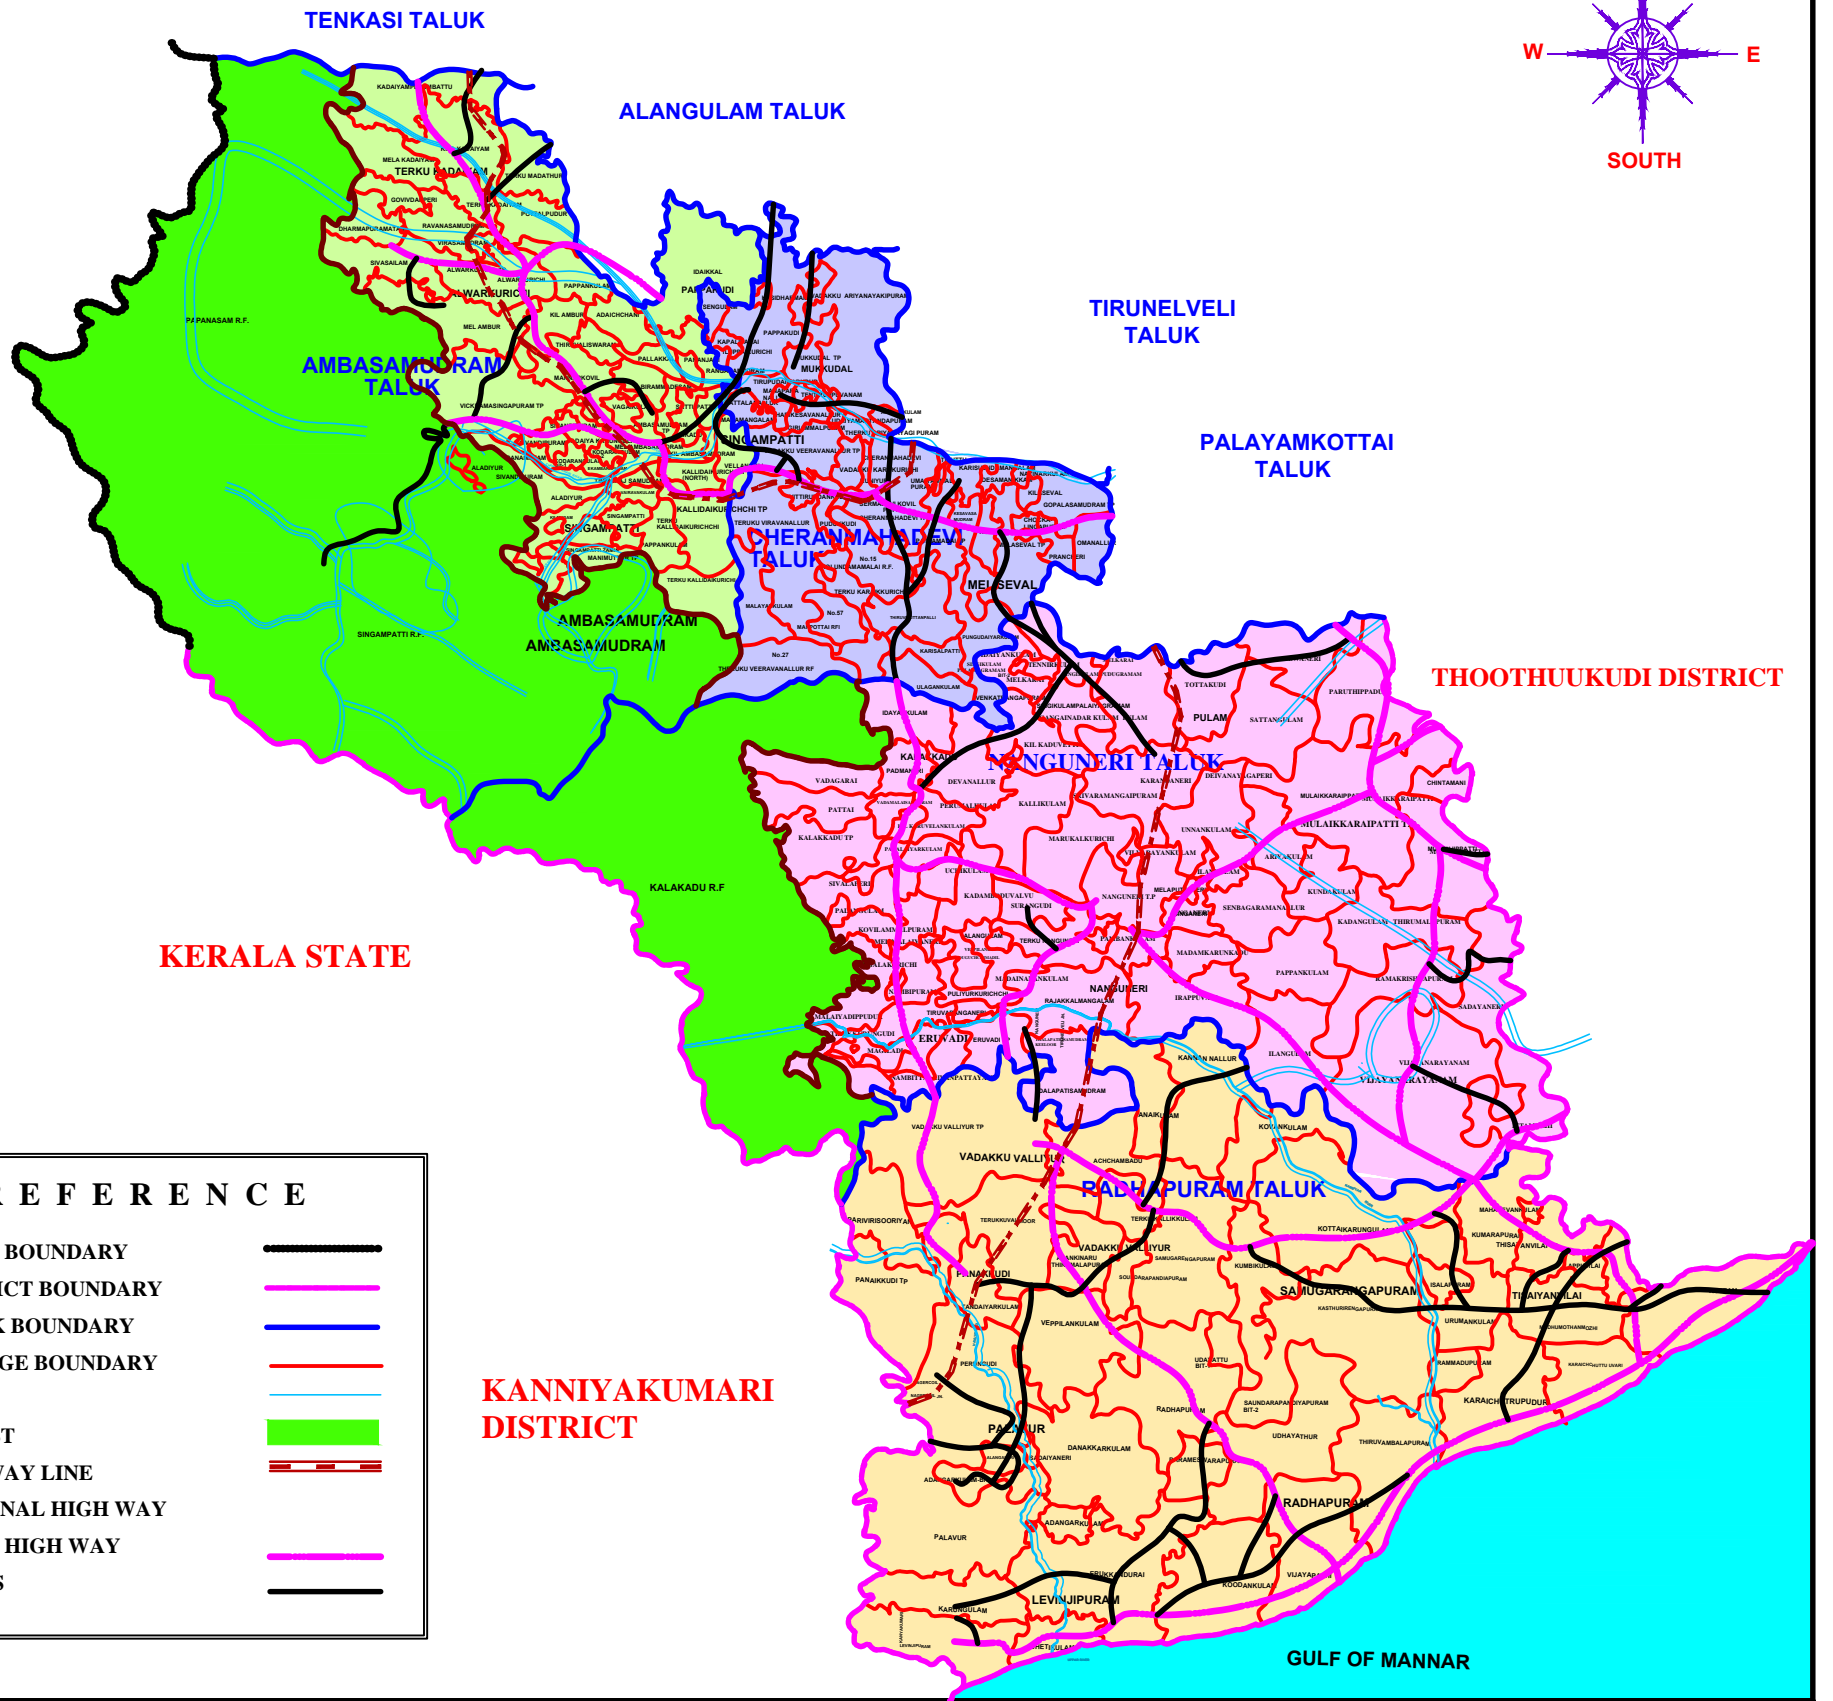

CHERANMAHADEVI DIVISION

KERALA STATE

THOOTHUKUDI DISTRICT

KANNIYAKUMARI DISTRICT

GULF OF MANNAR

REFERENCE

STATE BOUNDARY	———
DISTRICT BOUNDARY	———
TALUK BOUNDARY	———
VILLAGE BOUNDARY	———
RIVER	———
FOREST	■
RAILWAY LINE	———
NATIONAL HIGH WAY	———
STATE HIGH WAY	———
ROADS	———