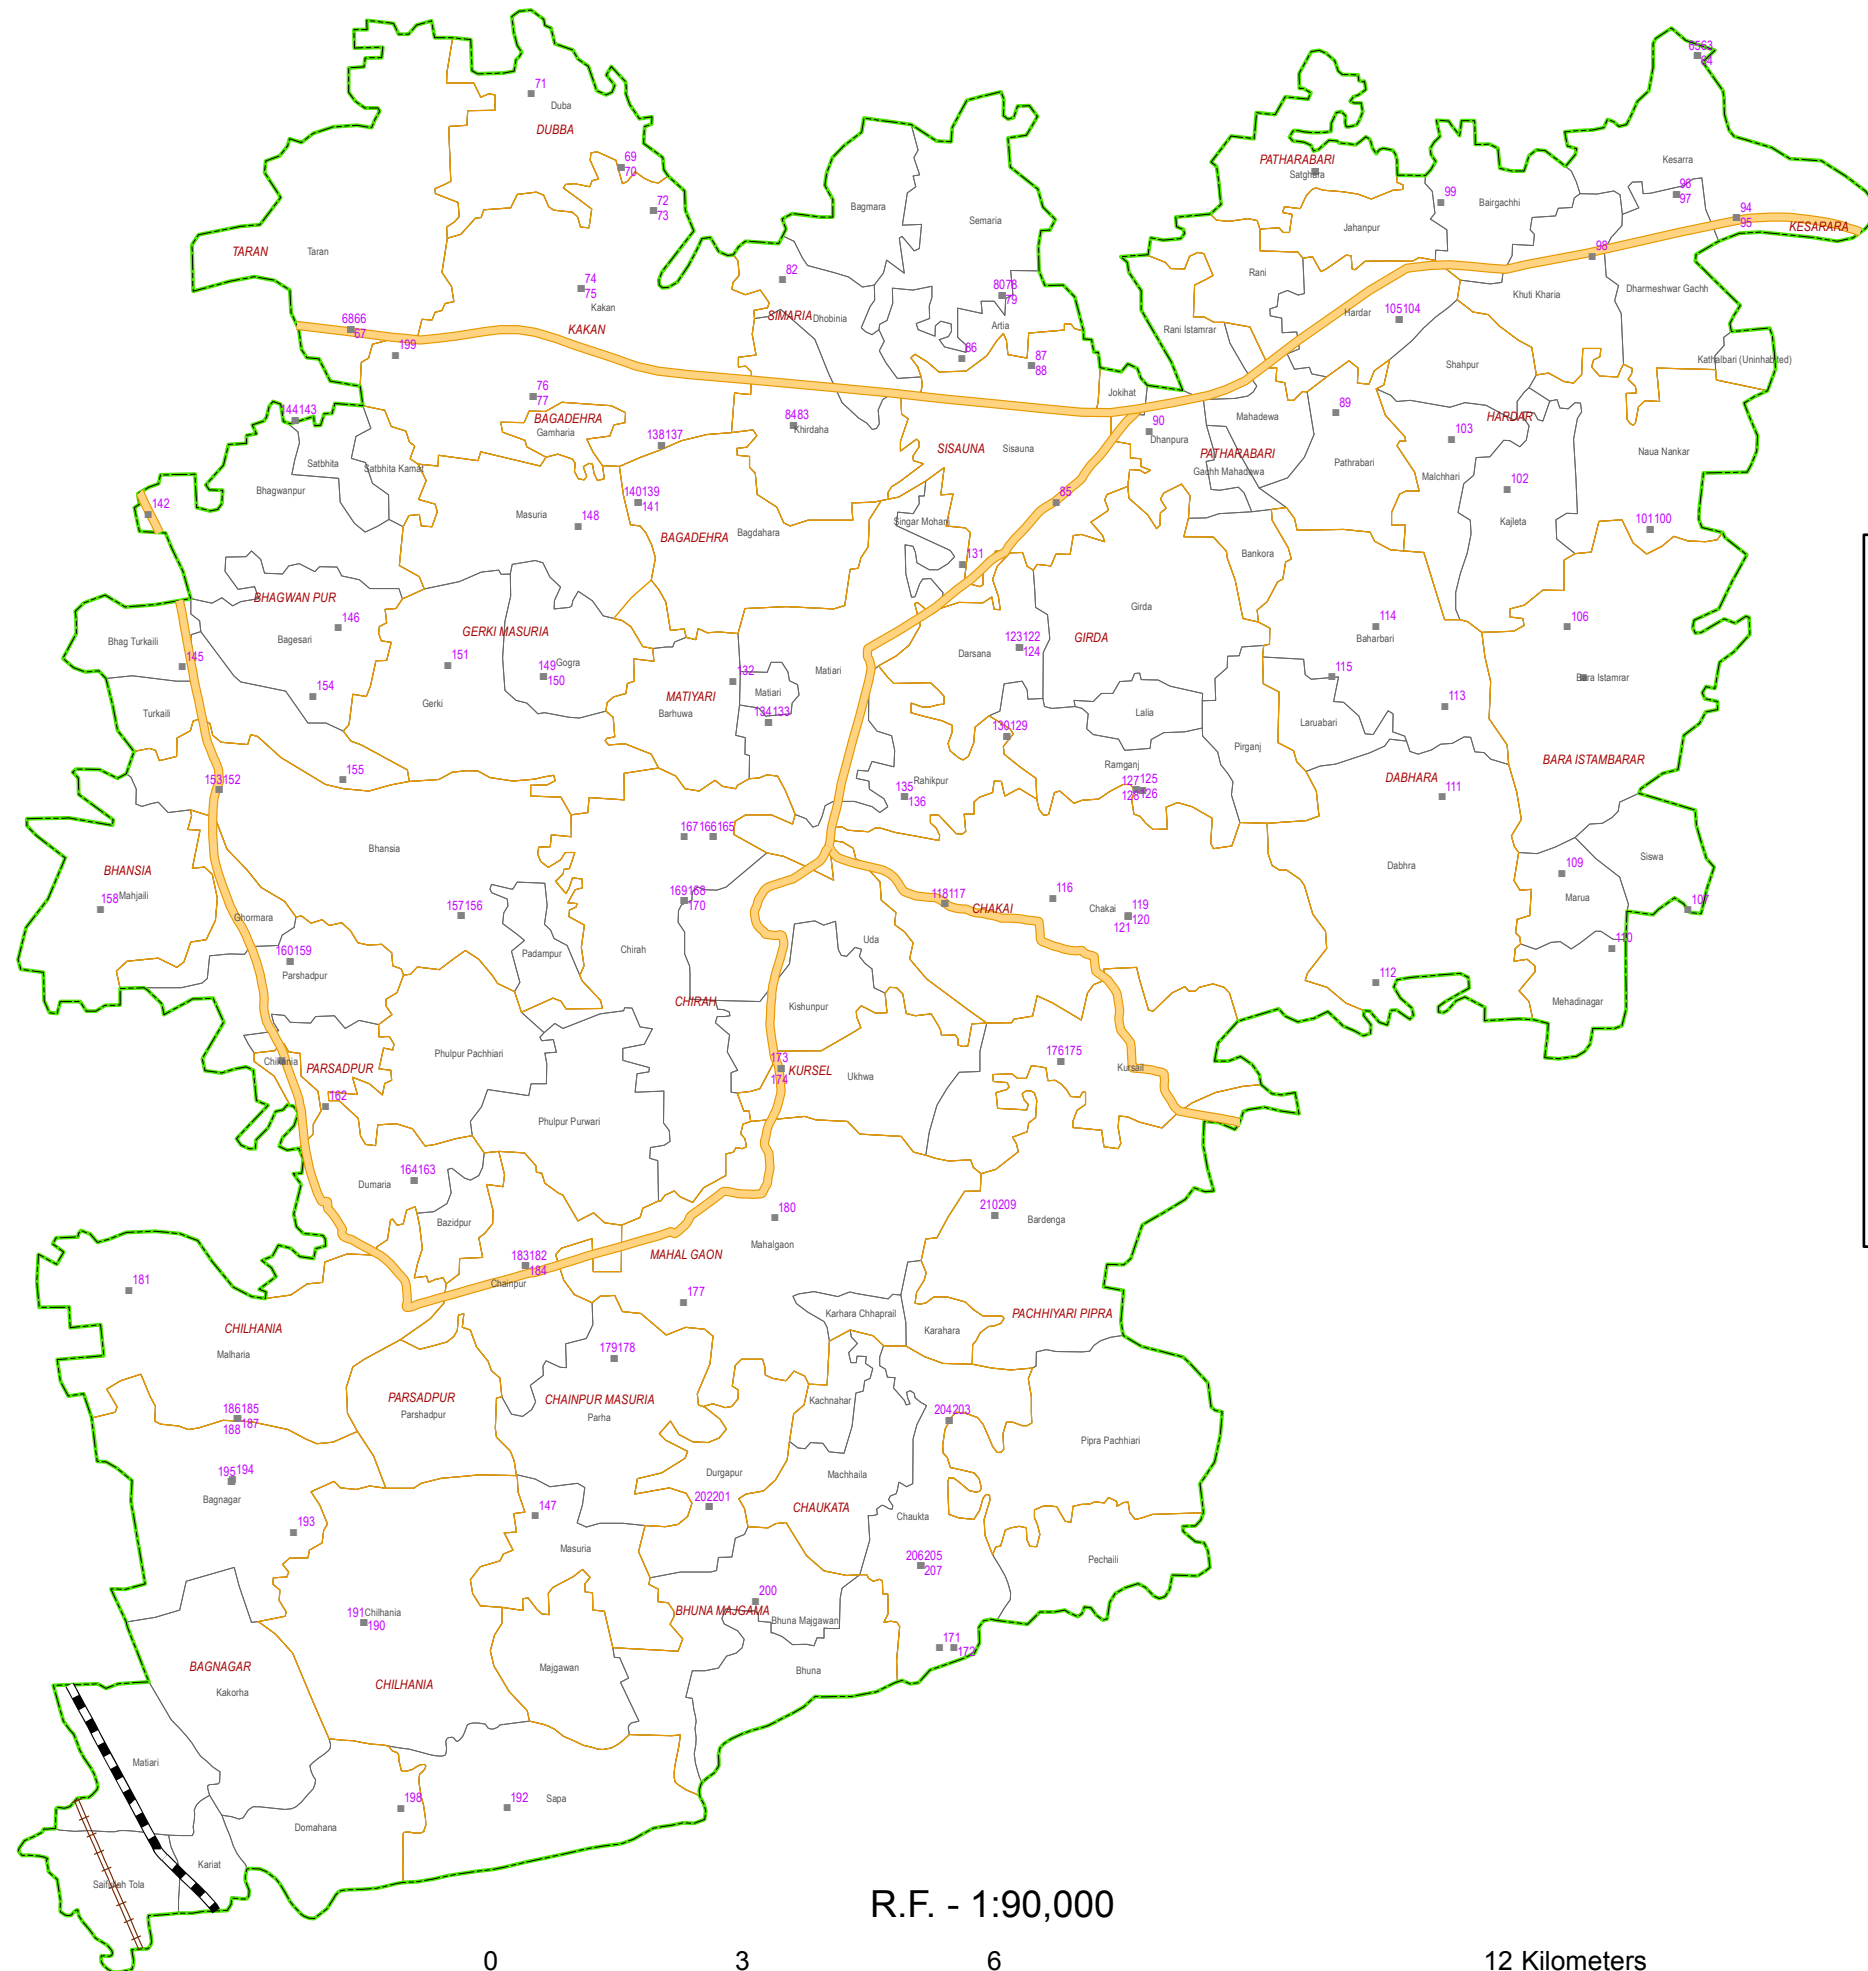

BOOTH UNDER JOKIHAT BLOCK , ARARIA DISTRICT

R.F. - 1:90,000

PREPARED BY:-