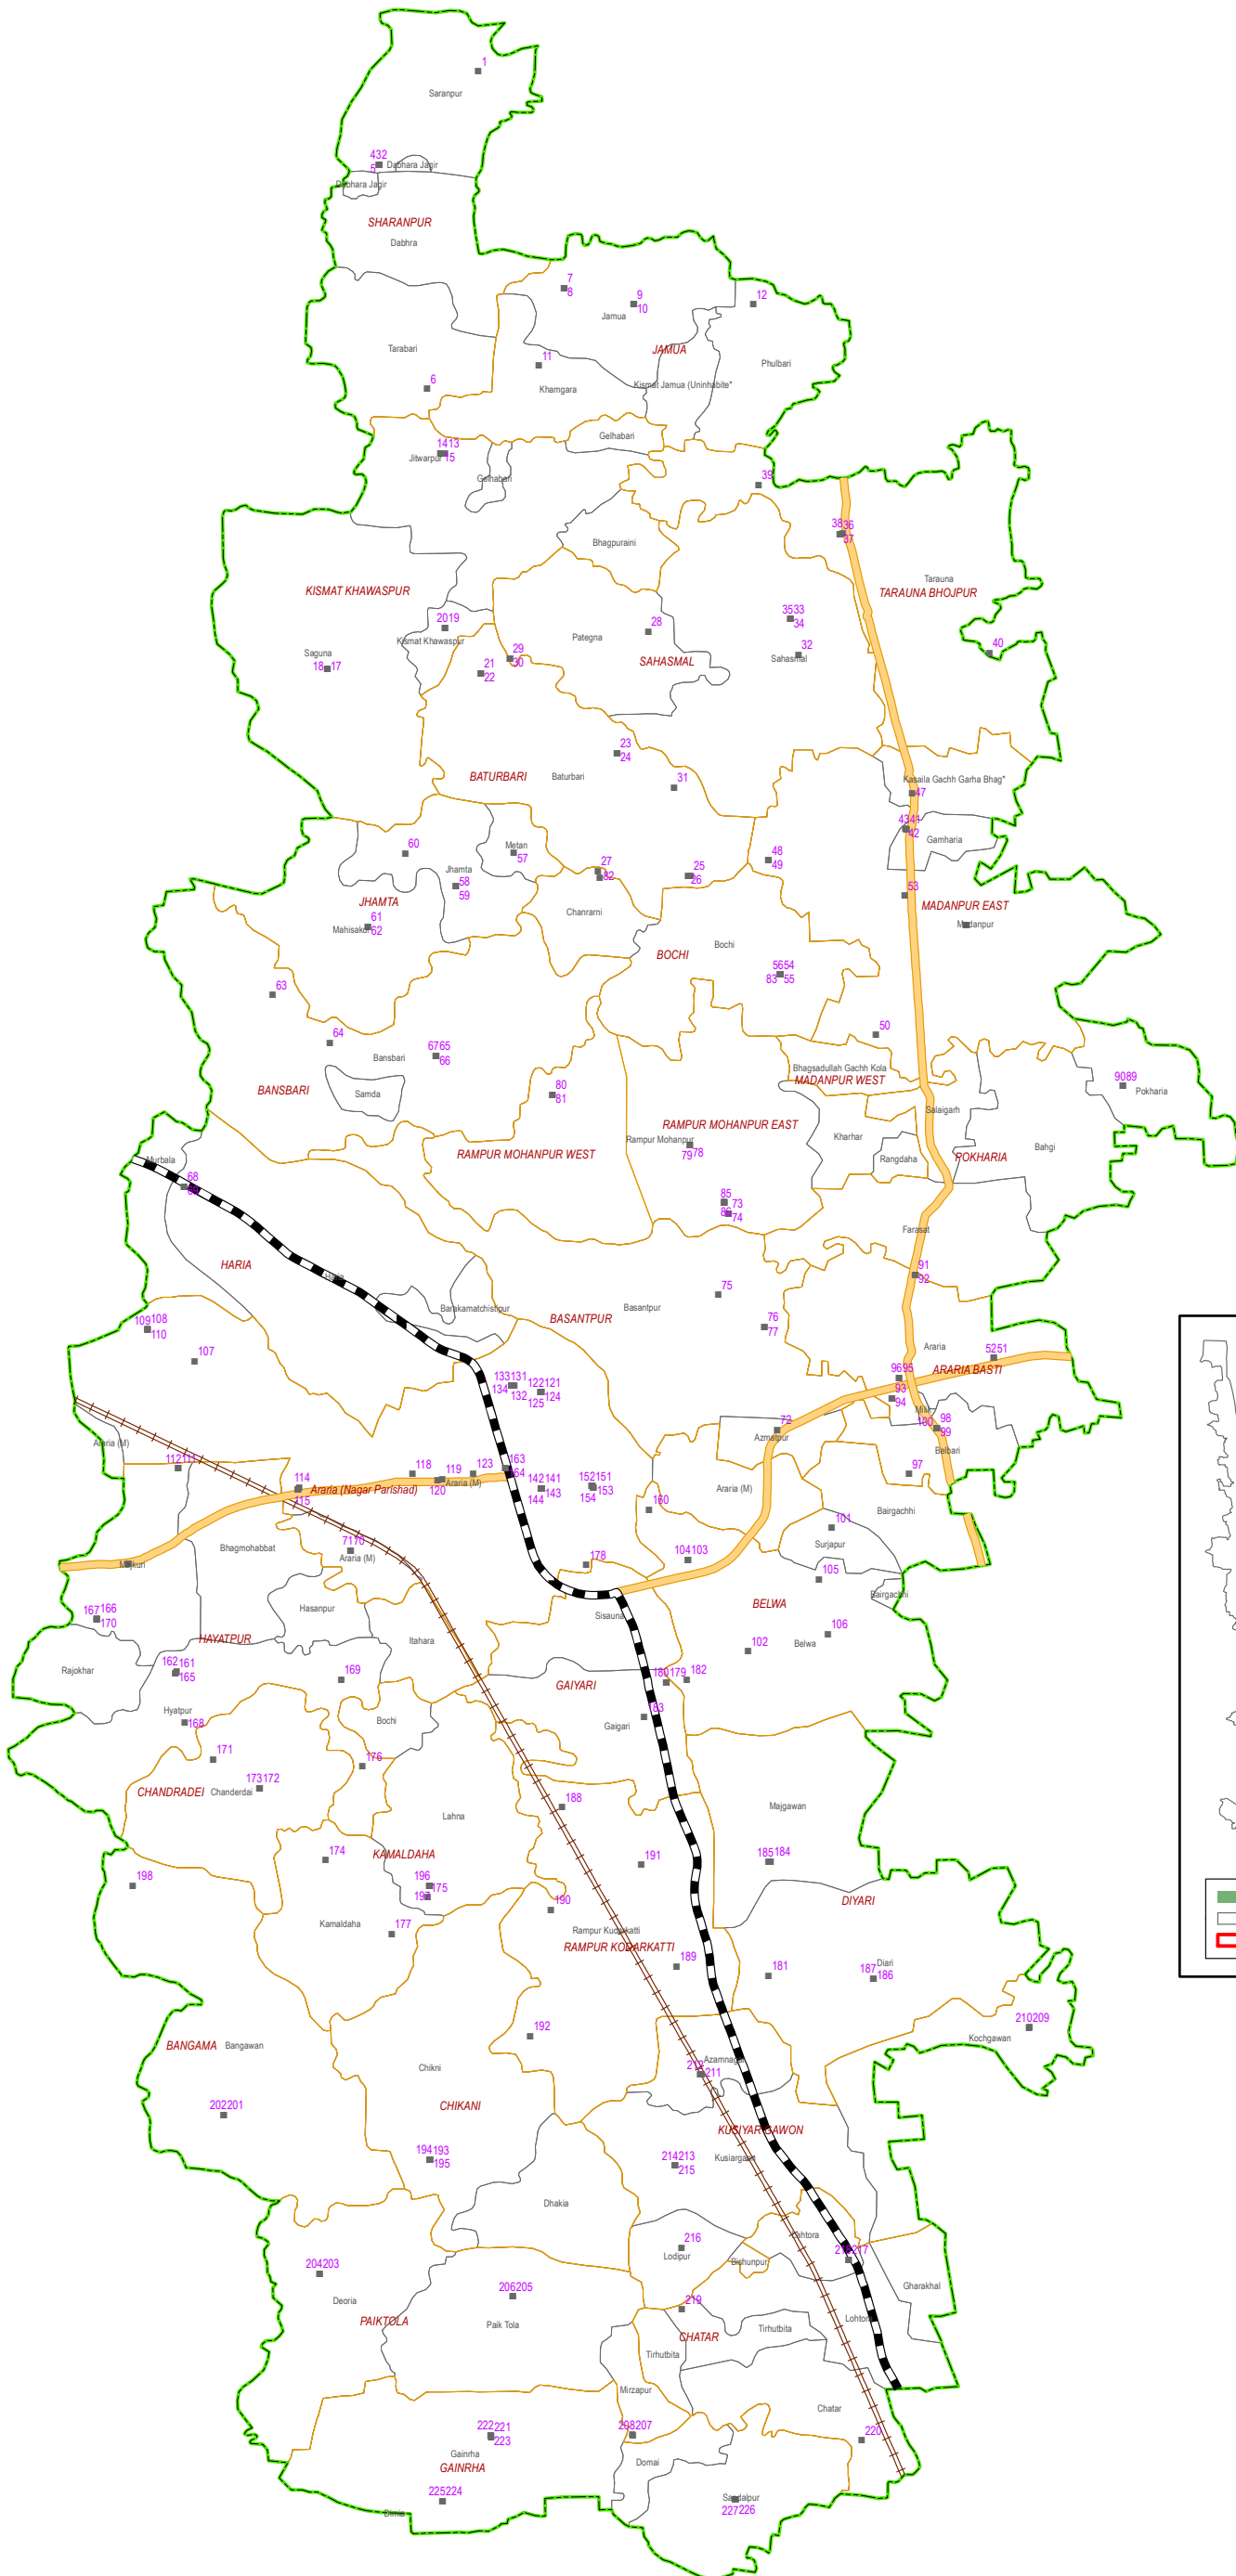

# BOOTH UNDER ARARIA BLOCK , ARARIA DISTRICT

## INDEX

- POLING STATION
- NH
- SH
- RAILWAY LINE
- BLOCK BOUNDARY
- PANCHAYAT BOUNDARY
- VILLAGE BOUNDARY

PREPARED BY:-

R.F. - 1:110,000