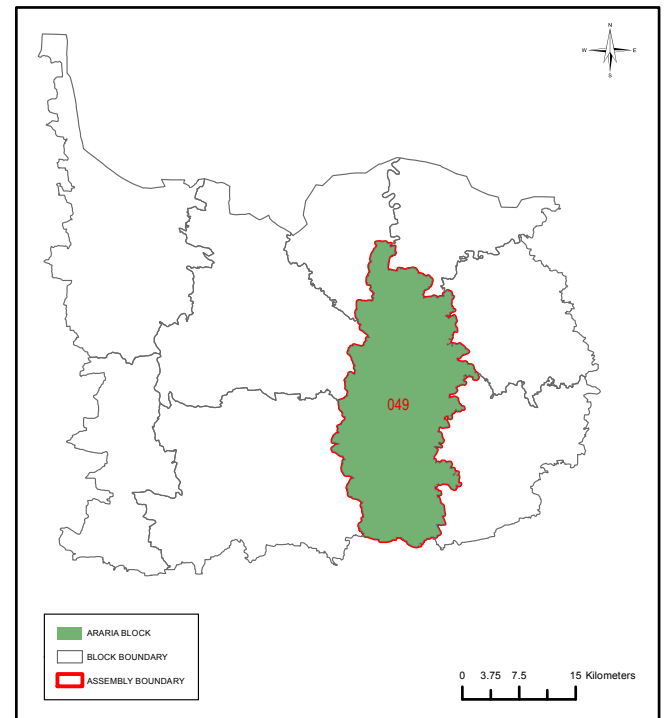

# BOOTH UNDER ARARIA BLOCK , ARARIA DISTRICT

## INDEX

- POLING STATION
- NH
- SH
- RAILWAY LINE
- BLOCK BOUNDARY
- PANCHAYAT BOUNDARY
- VILLAGE BOUNDARY

PREPARED BY:-

R.F. - 1:110,000