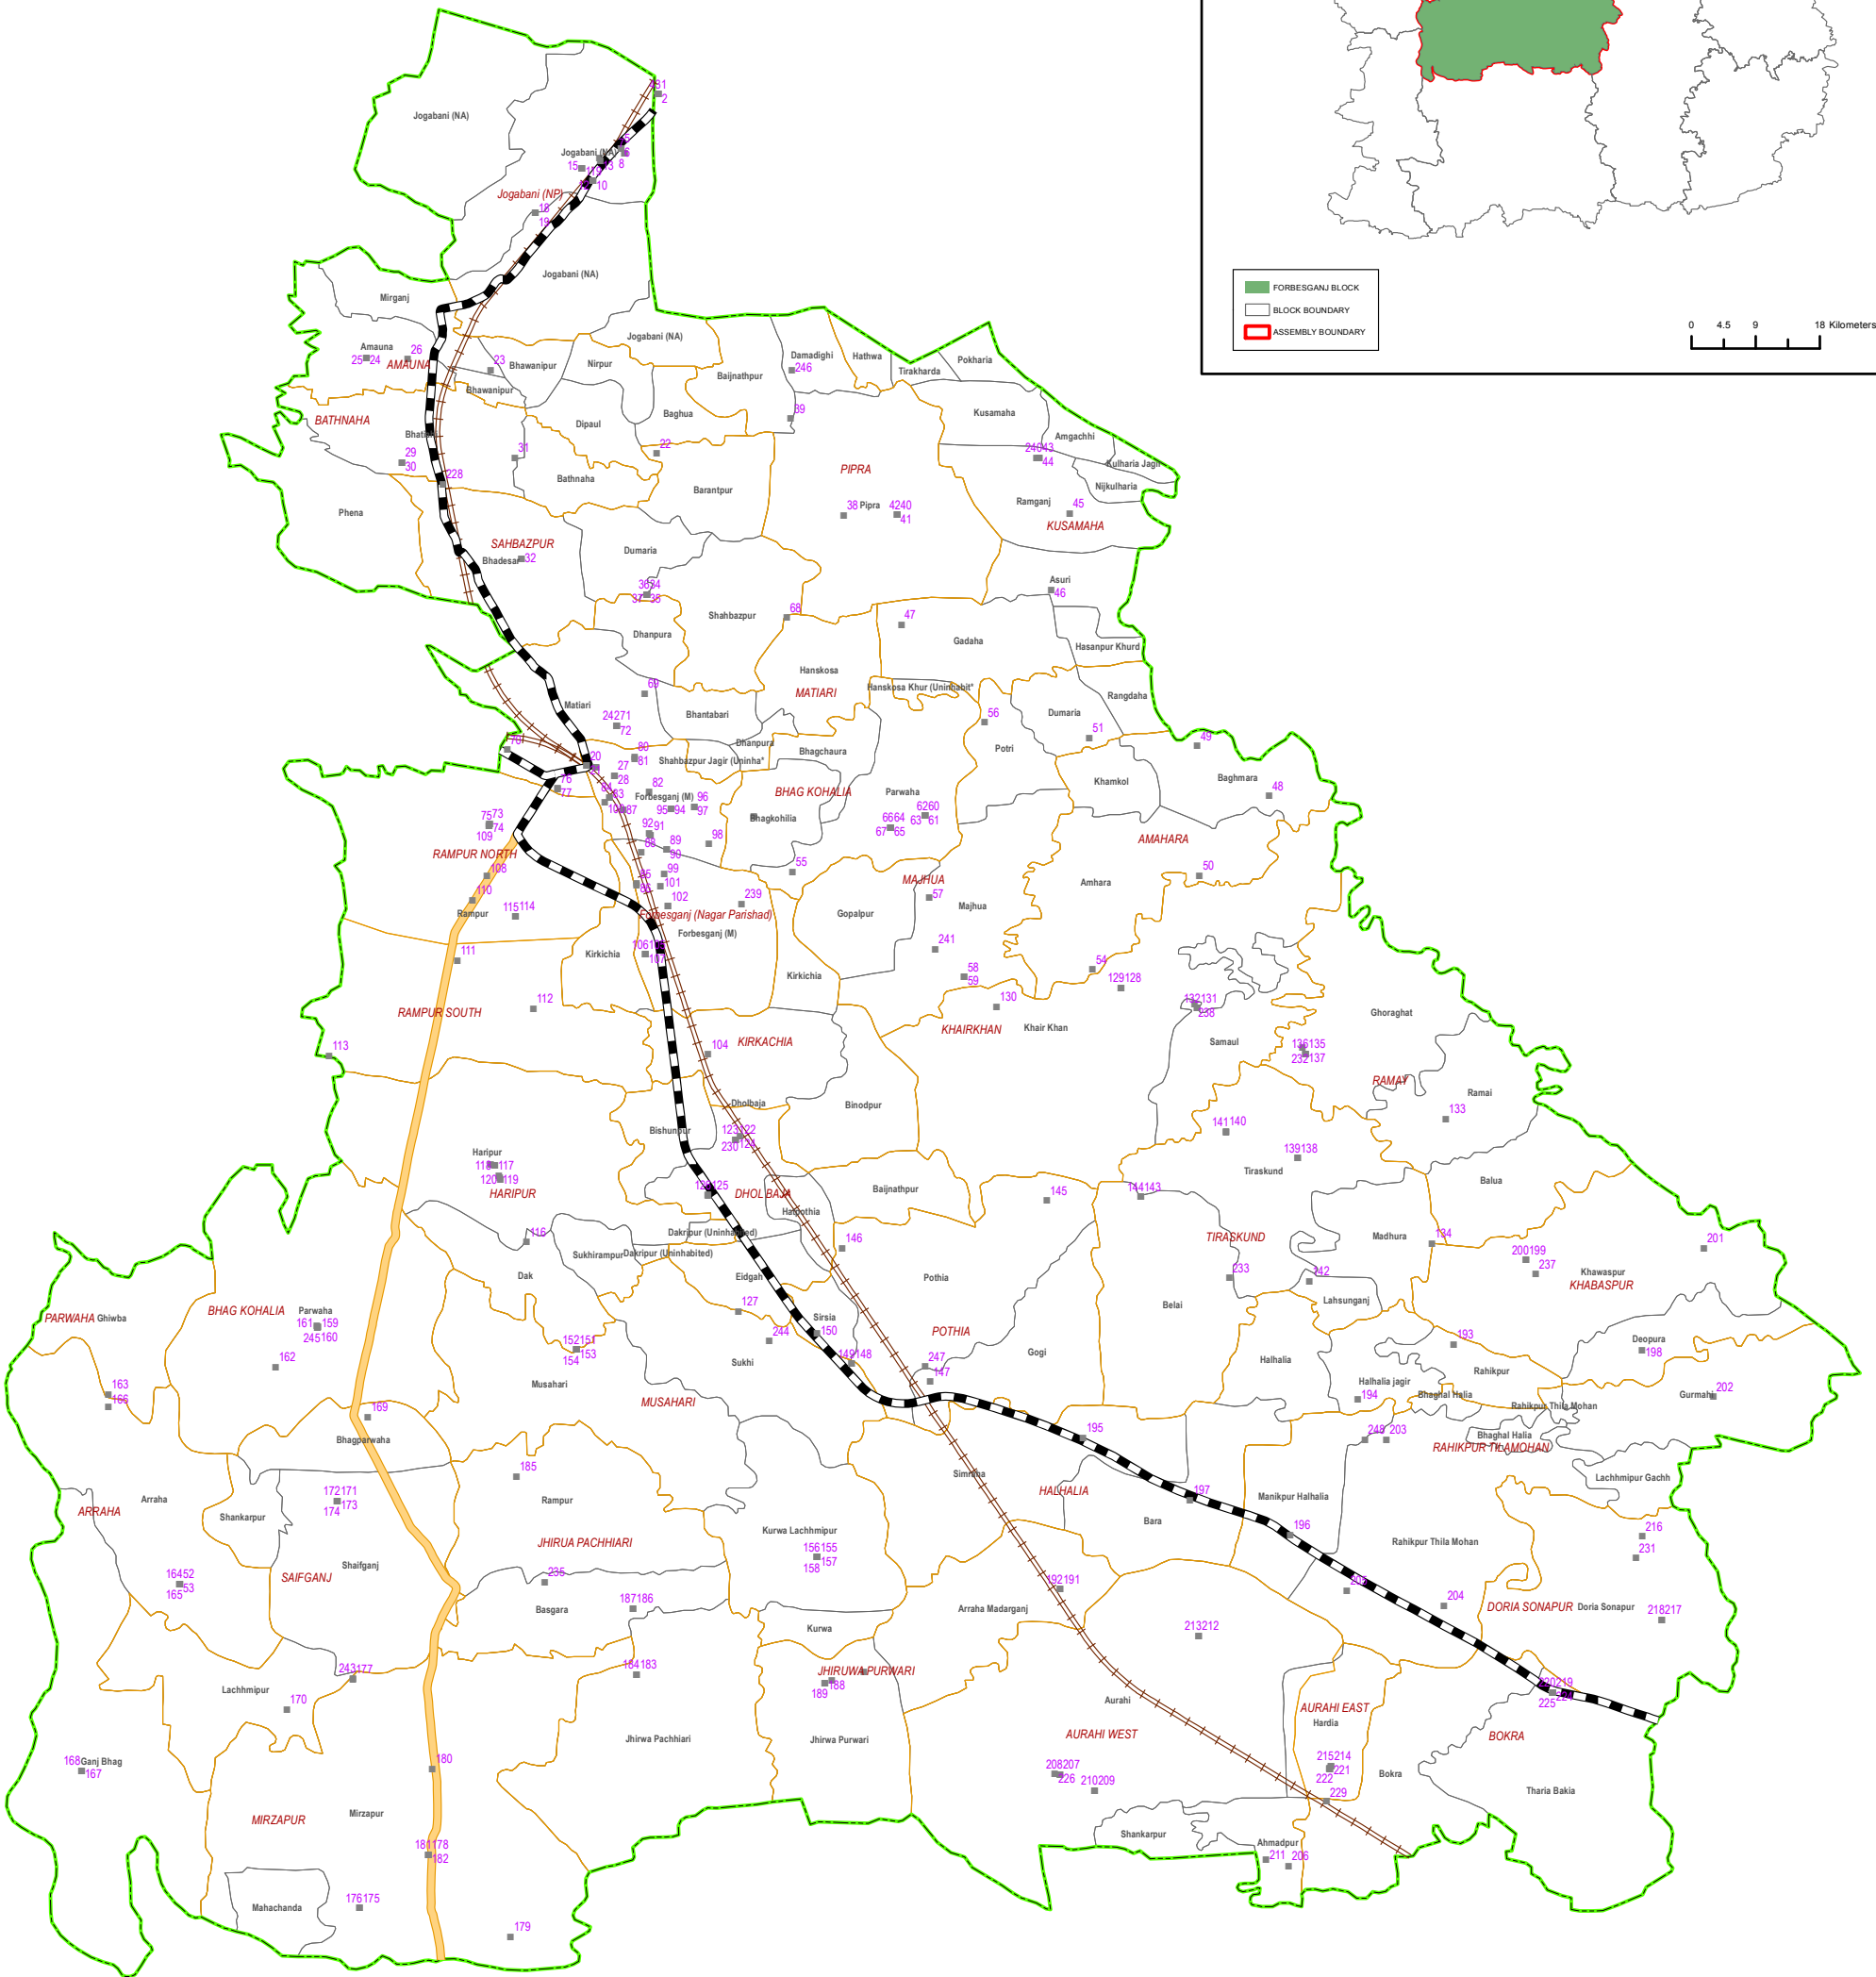

# BOOTH UNDER FORBESGANJ BLOCK , ARARIA DISTRICT

### INDEX

- POLING STATION
- NH
- SH
- RAILWAY LINE
- BLOCK BOUNDARY
- PANCHAYAT BOUNDARY
- VILLAGE BOUNDARY

PREPARED BY:-

R.F. - 1:110,000