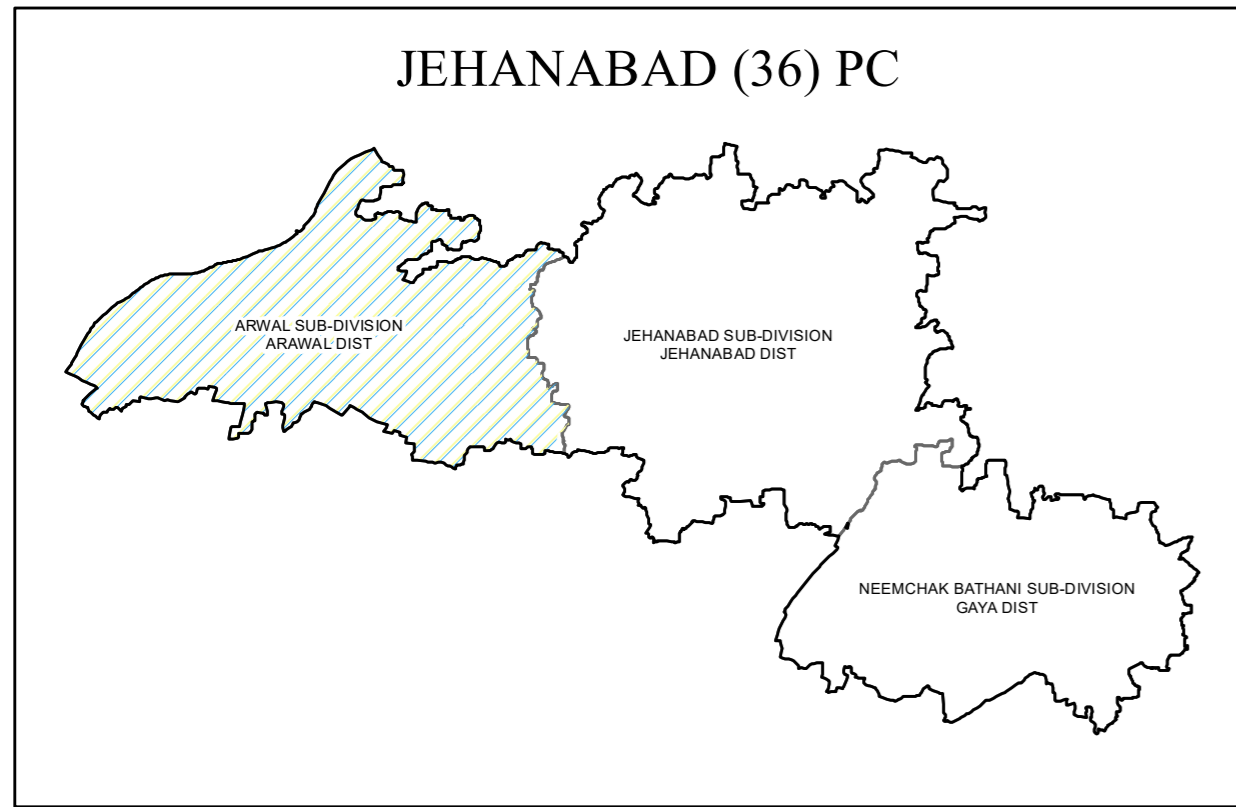

ASSEMBLY CONSTITUENCY IN ARWAL DISTRICT

INDEX

⊙ BOOTH	State Highway	RIVER	KALER
• HABITATION	Others road	ARWAL NAGAR PARISHAD	KARPI
— District road	Village road	ASSEMBLY_BOUNDARY	KURTHA
— State Highway	STREAM	BLK NAME	SONBHADRA BANSHI SURYAPUR
— National Highway	MAIN CANAL	ARWAL	
— District road	WATERBODY		