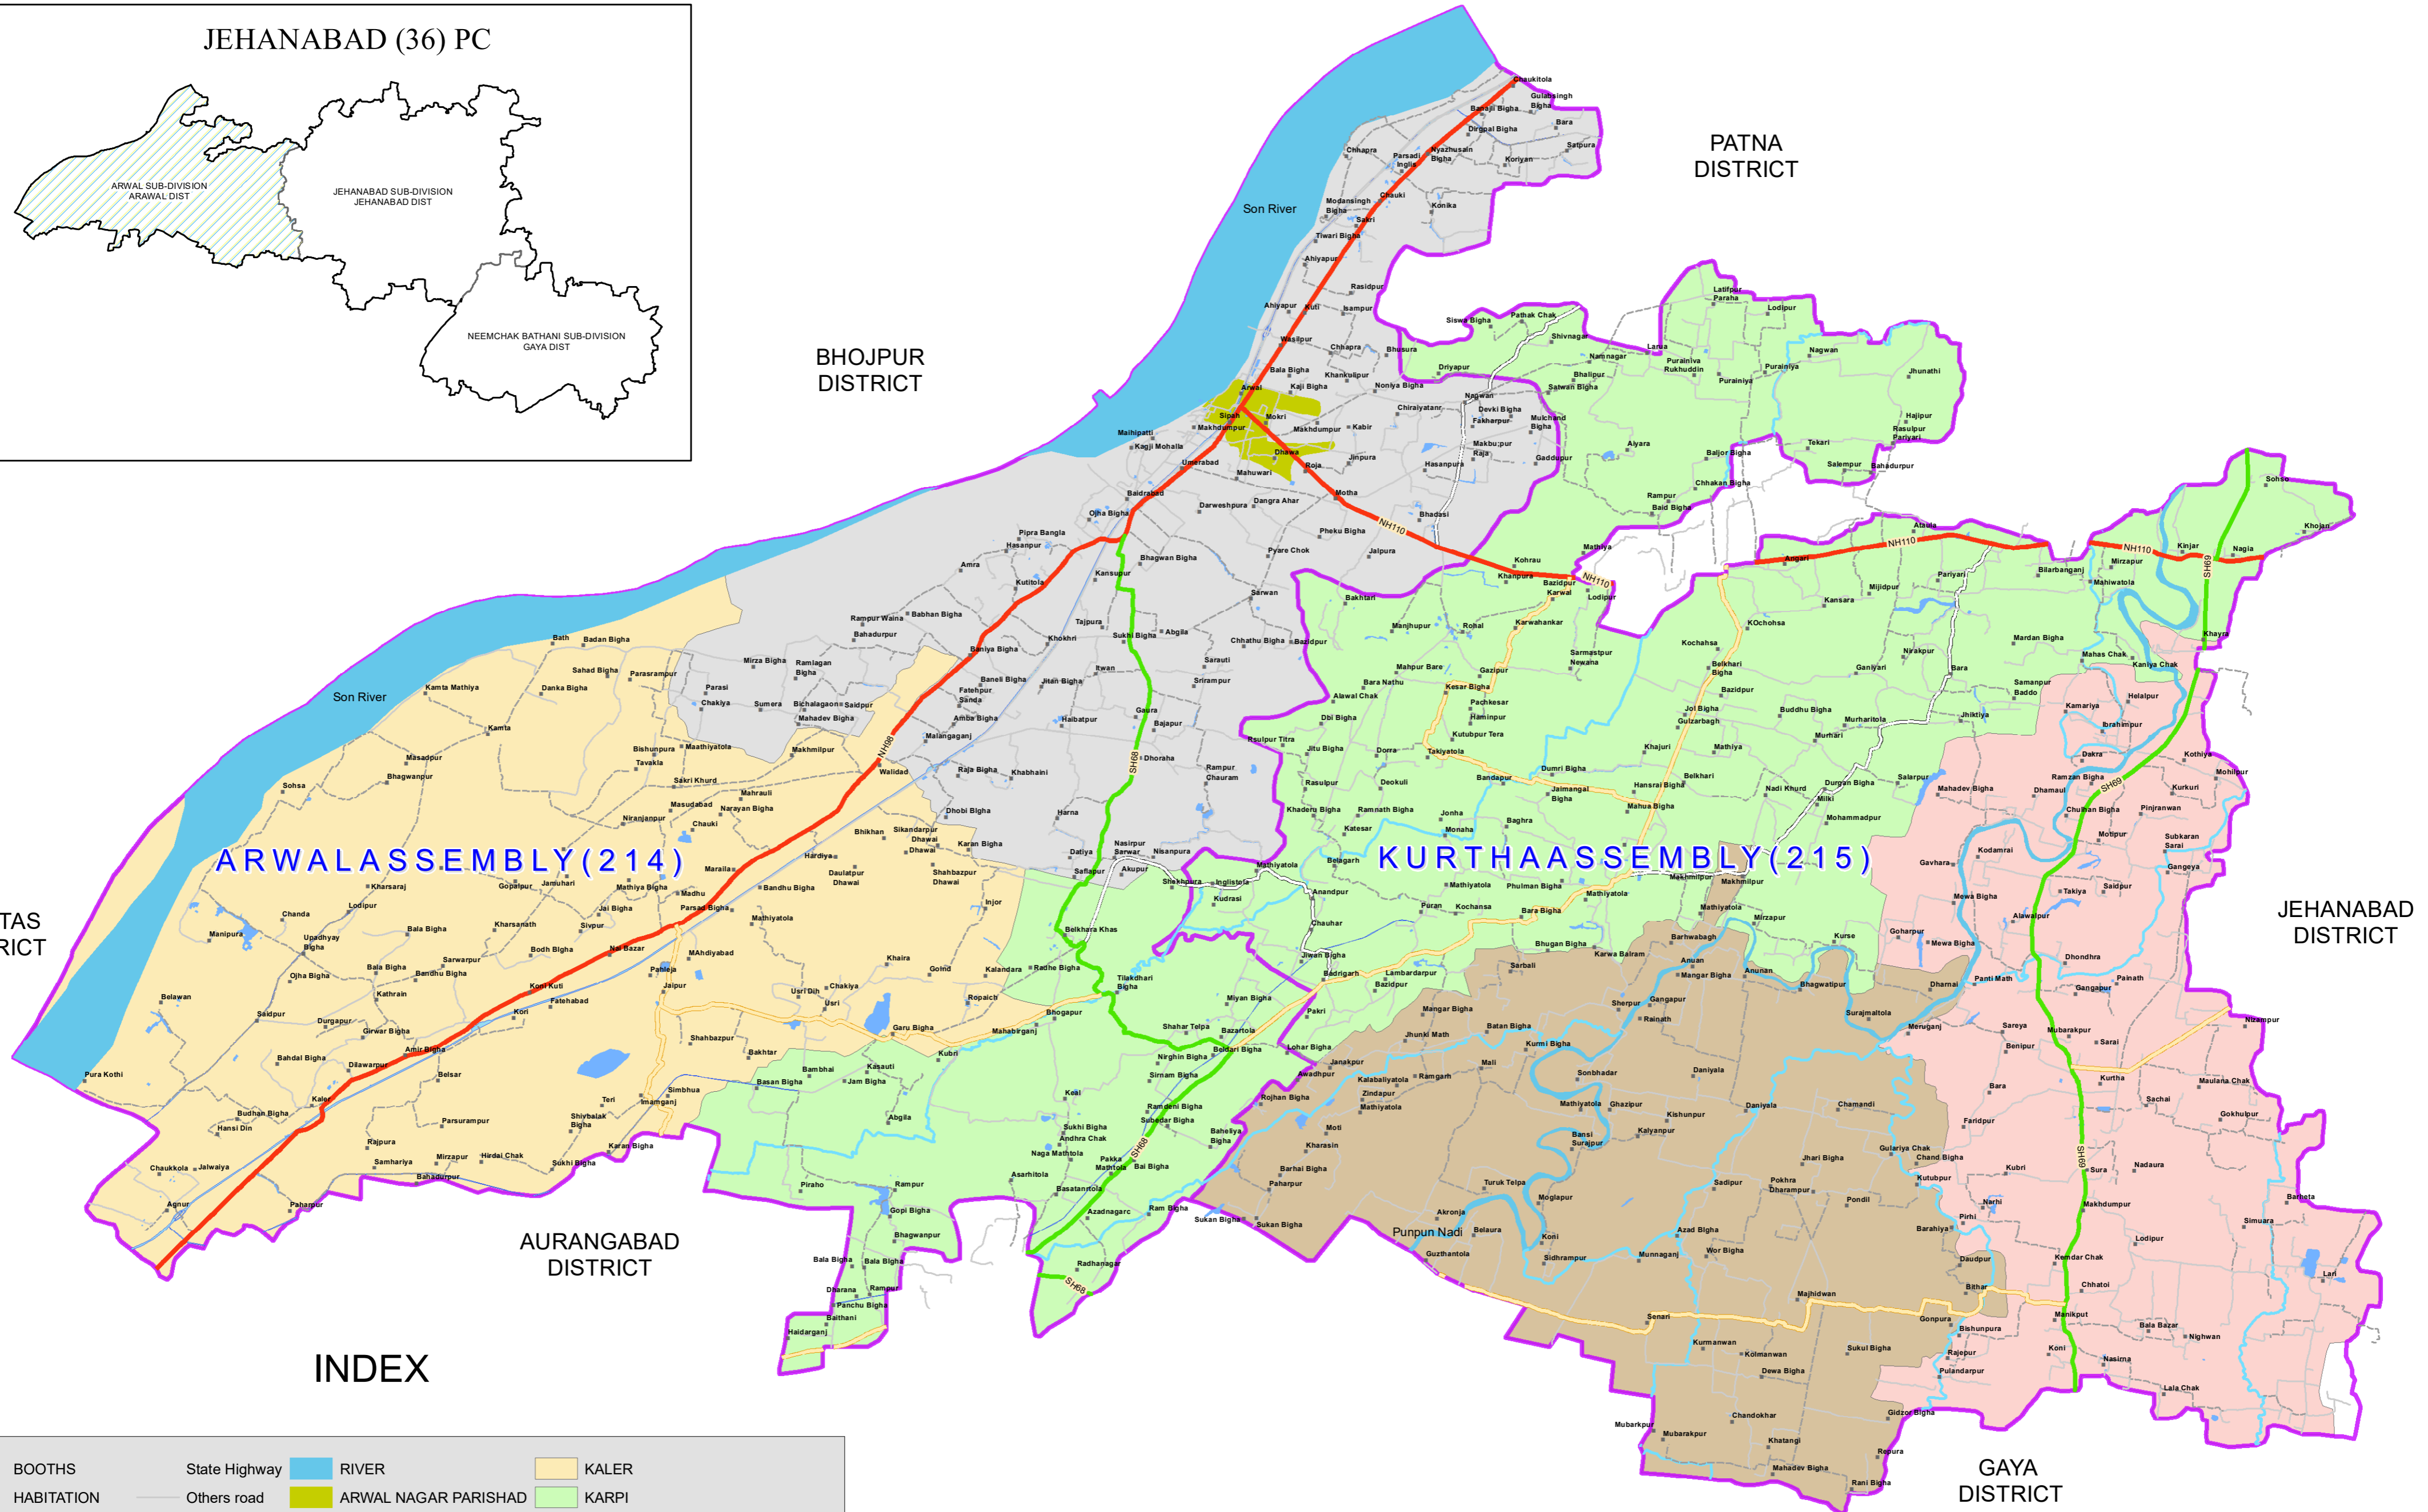

ASSEMBLY CONSTITUENCY IN ARWAL DISTRICT

INDEX

⊙ BOOTH	State Highway	RIVER	KALER
• HABITATION	Others road	ARWAL NAGAR PARISHAD	KARPI
— District road	Village road	ASSEMBLY_BOUNDARY	KURTHA
— State Highway	STREAM	BLK NAME	SONBHADRA BANSHI SURYAPUR
— National Highway	MAIN CANAL	ARWAL	
— District road	WATERBODY		