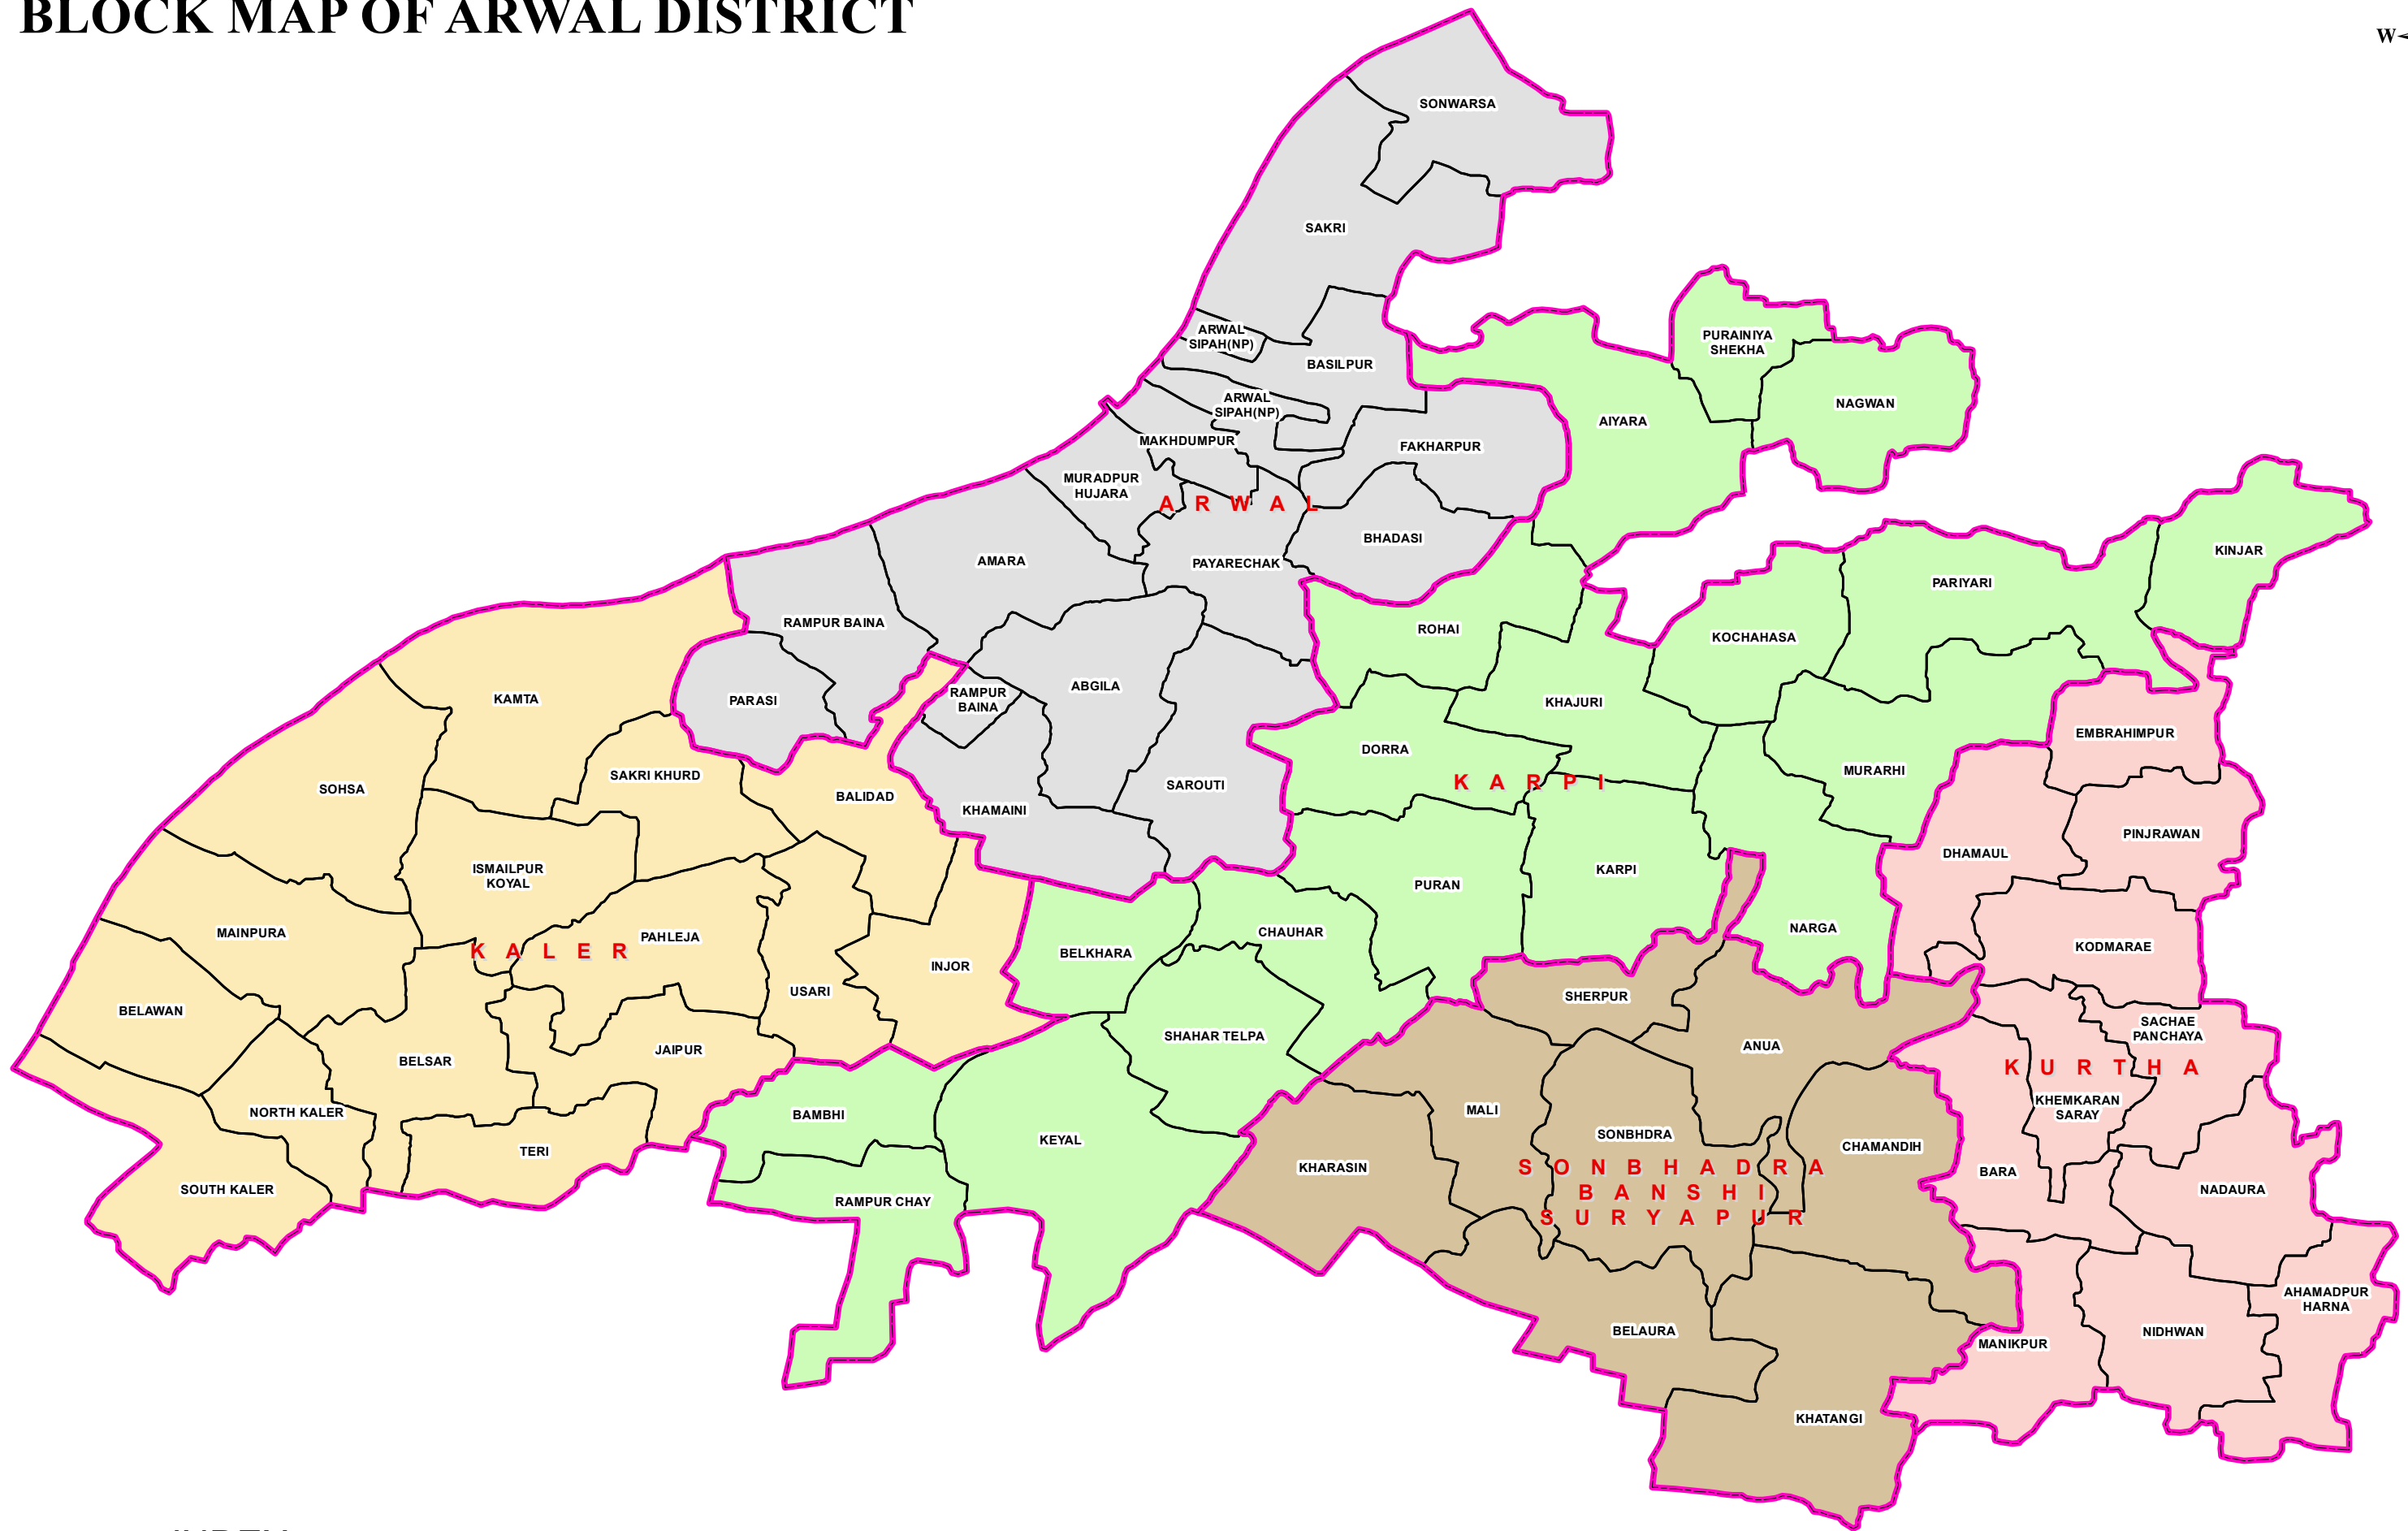

BLOCK MAP OF ARWAL DISTRICT

INDEX

	BLOCK BOUNDARY		KALER
	PANCHAYAT BOUNDARY		KARPI
	ARWAL		KURTHA
	SONBHADRA BANSHI SURYAPUR		