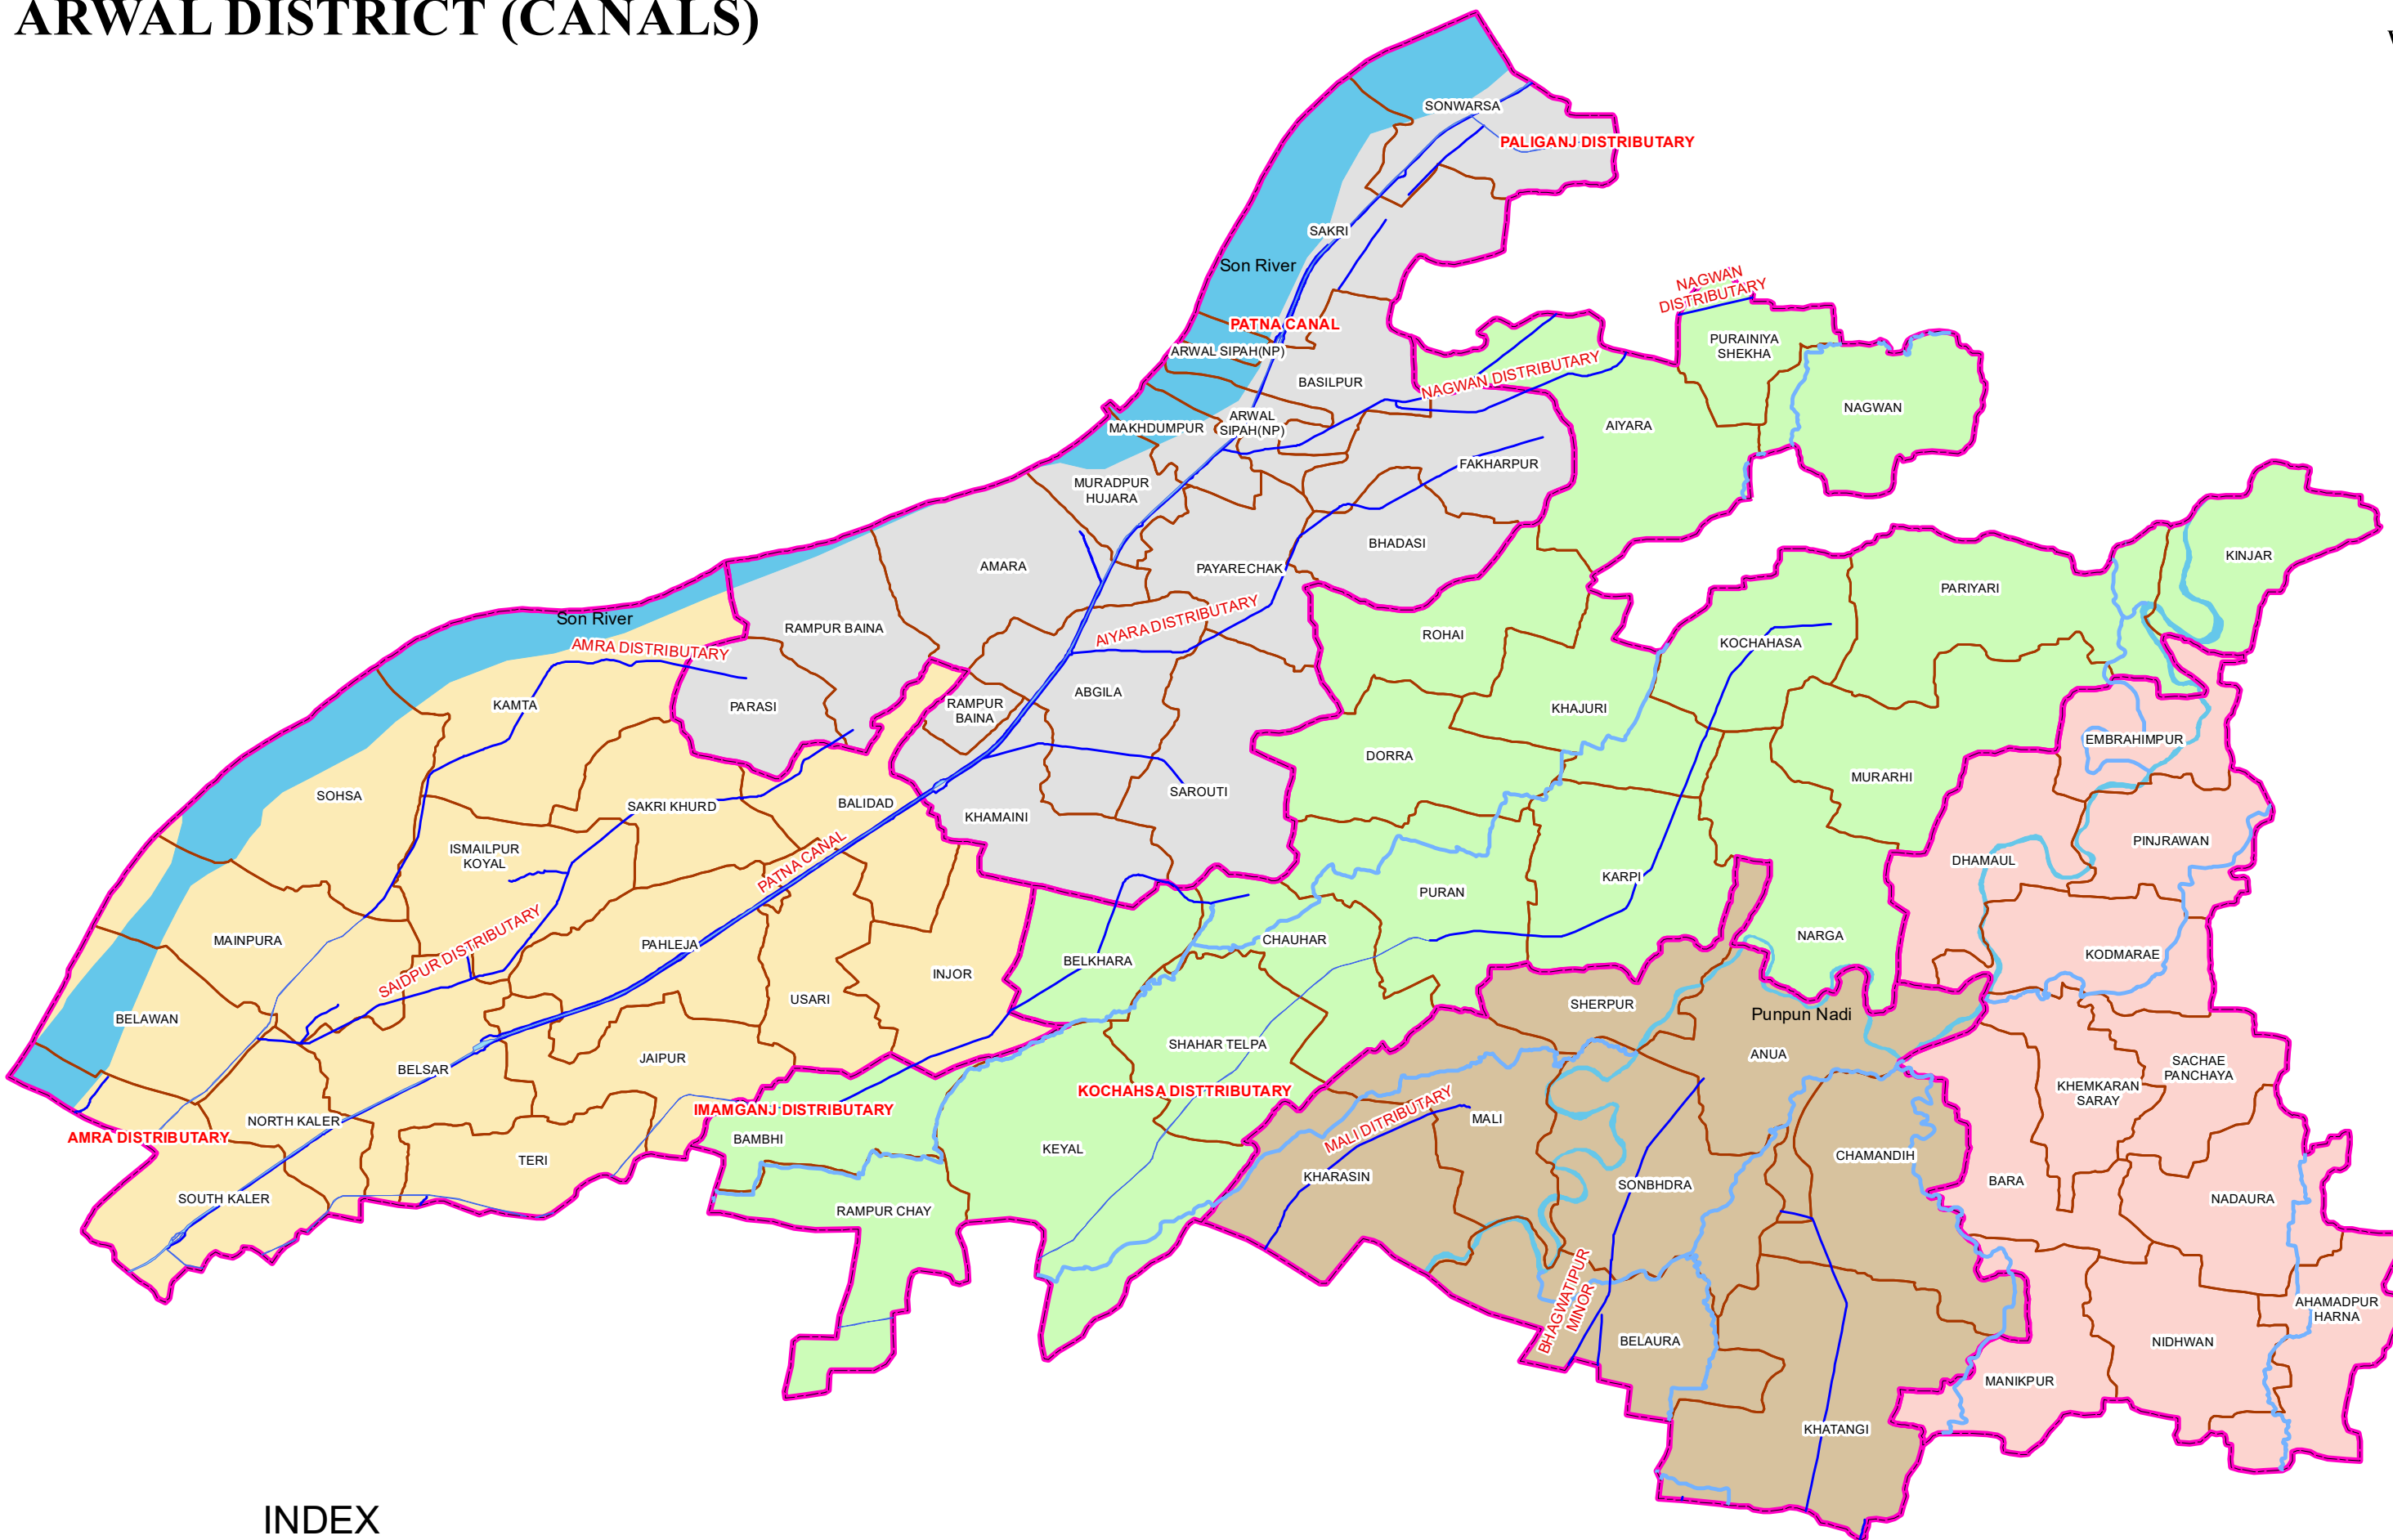

ARWAL DISTRICT (CANALS)

INDEX

	MAIN CANAL		RIVER		KARPI
	CANAL	BLK NAME		KURTHA	
	STREAM		ARWAL		SONBHADRA BANSHI SURYAPUR
	BLOCK BOUNDARY		KALER		
	PANCHAYAT BOUNDARY				