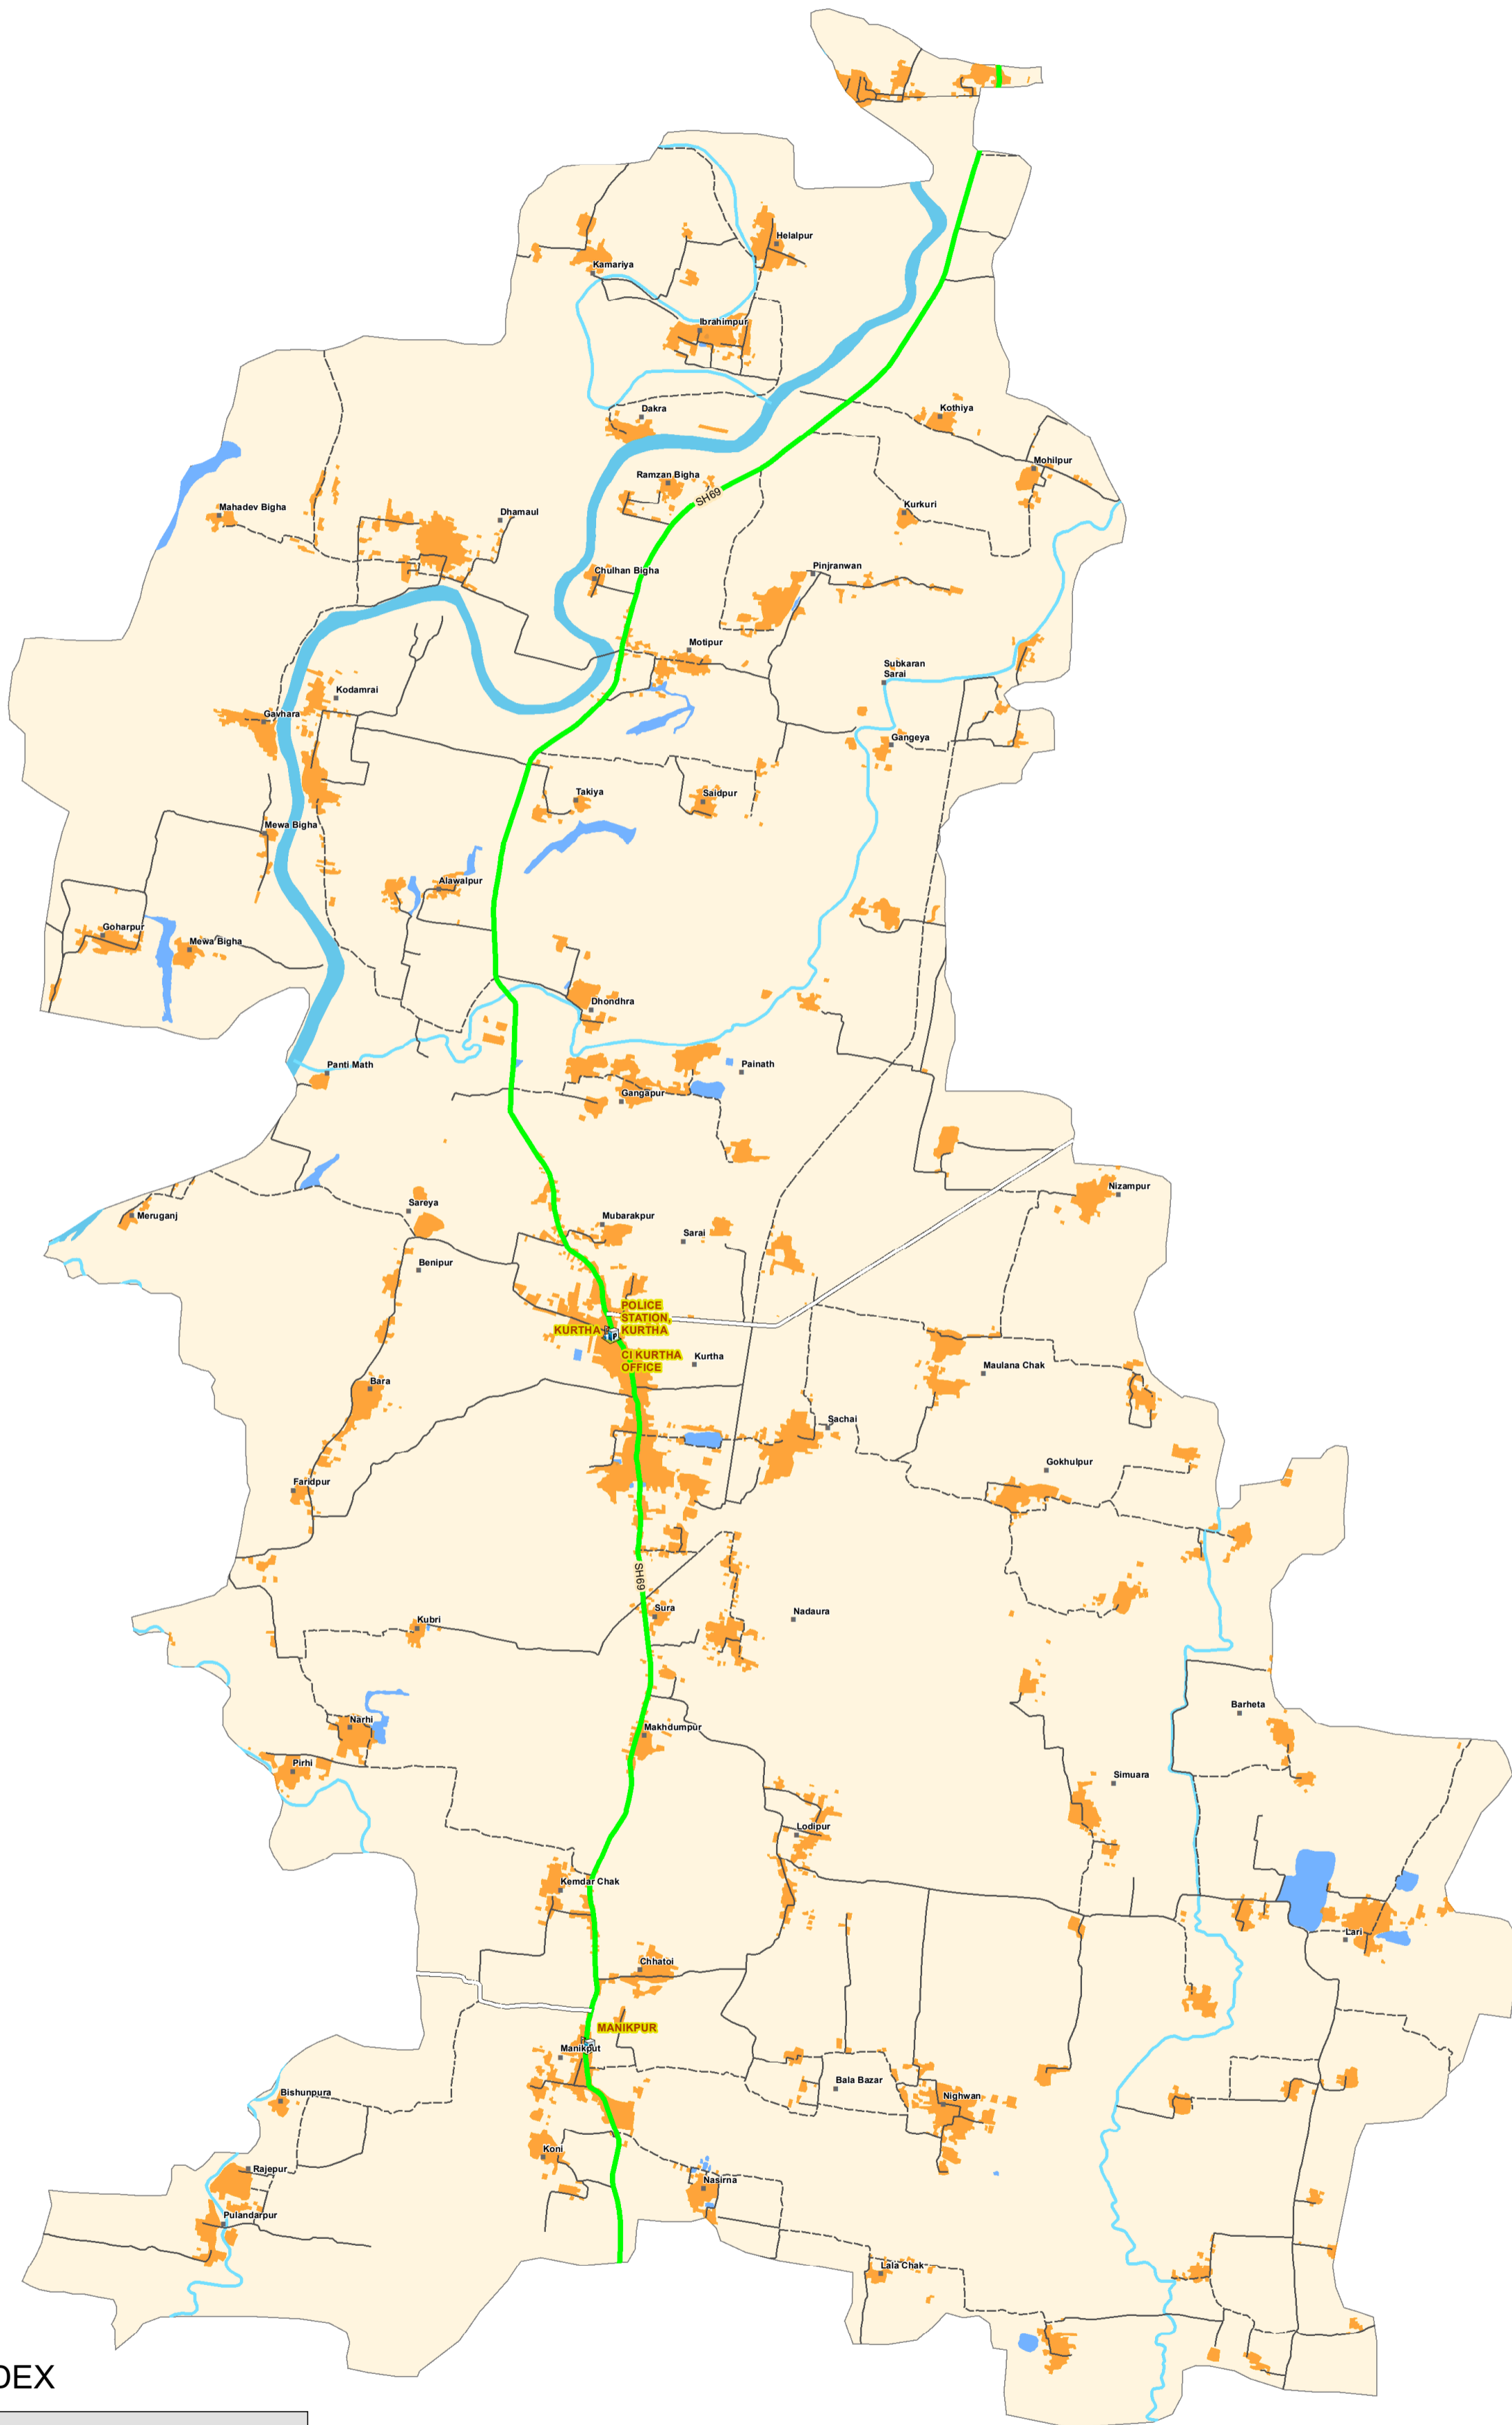

# KURTHA BLOCK IN ARWAL DISTRICT

## INDEX

	THANA		State Highway		RIVER
	HABITATION		Others road		
<b>ROAD</b>					
	District road		Village road		STREAM
	National Highway		CANAL		MAIN CANAL
	State Highway		WATERBODY		
	District road				